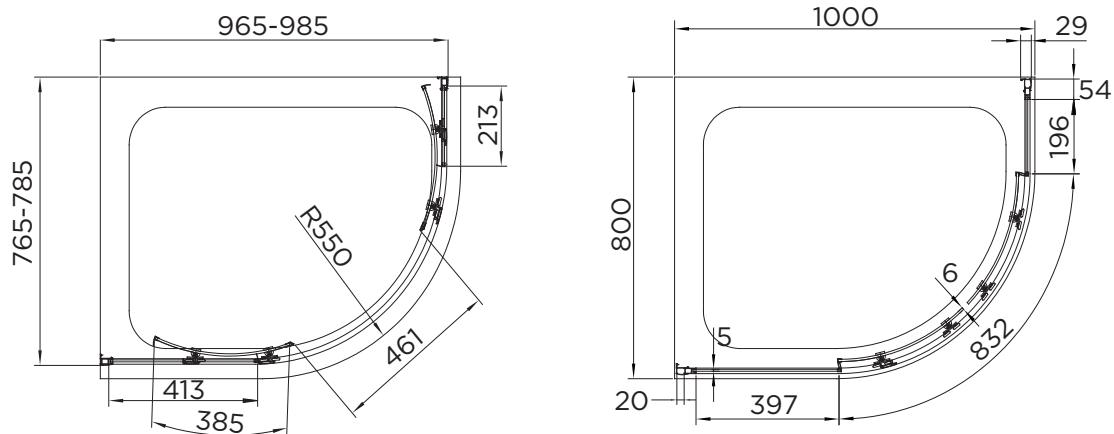

SPECIFICATION

venturi 6

DOUBLE DOOR QUADRANT

RANGE	VENTURI 6
PRODUCT	DOUBLE DOOR QUAD
CODE	AQ9308S
SIZE	1000x800
PROFILE COLOUR	SILVER
GLASS THICKNESS	6mm
GLASS FINISH	CLEAR
GLASS TREATMENT	CLEAN & CLEAR™
HEIGHT	1900
ADJUSTMENT IN RECESS	965-985/765-785
ADJUSTMENT WITH SIDE PANEL	N/A
OPTIONAL SIDE PANEL	N/A
APERTURE	461
GUARANTEE	LIFETIME
GLASS BS EN	EN12150-1T
CE	YES/EN14428
PROFILE MATERIAL	ALUMINUM/6463#
HANDLE MATERIAL	STAINLESS STEEL
ROLLER MATERIAL	ZINC ALLOY/ABS CHROME
QUICK RELEASE ROLLERS	YES
FIXED PANEL SIZE	213/413
MOVING PANEL SIZE	385
PRODUCT HAND	UNIVERSAL
PRODUCT WEIGHT	42.2KG
PACKAGED DIMENSIONS	1990x583x201
BARCODE	5031978044333

Optional Cover Strips available

*All shower enclosures carry a Lifetime Guarantee when fitted with an Aquadart shower tray, a 10 year Guarantee will be given when fitted with any other manufacturer's tray.

To register your Guarantee visit: www.aquadart.co.uk | Spare Parts available at: www.aprilaquadartspares.co.uk

All measurements in mm and are nominal