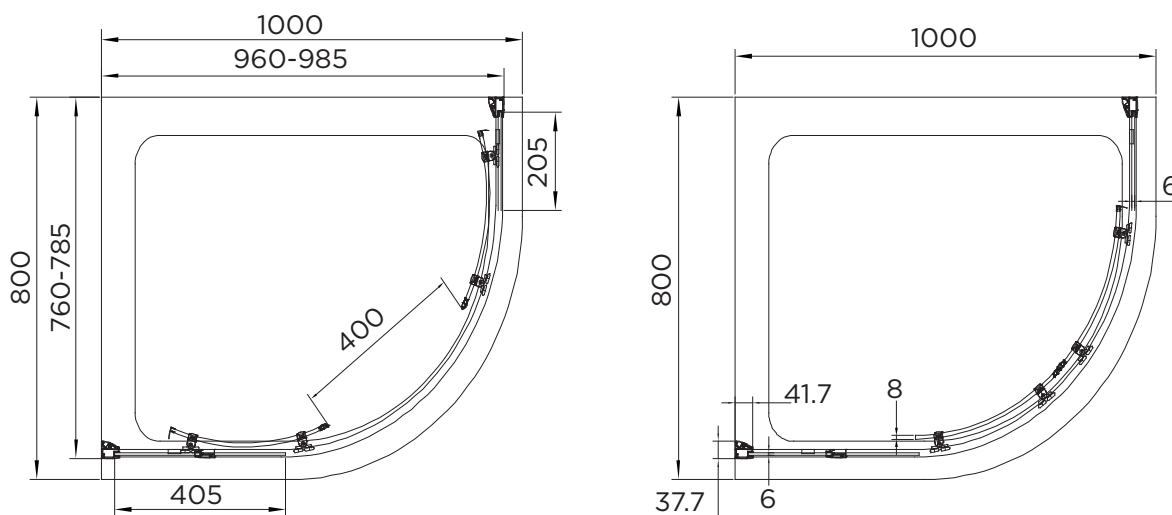

# SPECIFICATION

## venturi 8

### DOUBLE DOOR QUADRANT

RANGE	VENTURI 8
PRODUCT	DOUBLE DOOR QUAD
CODE	AQ8110S
SIZE	1000x800
PROFILE COLOUR	SILVER
GLASS THICKNESS	8mm
GLASS FINISH	CLEAR
GLASS TREATMENT	CLEAN & CLEAR™
HEIGHT	1900
ADJUSTMENT IN RECESS	960-985/760-785
ADJUSTMENT WITH SIDE PANEL	N/A
OPTIONAL SIDE PANEL	N/A
APERTURE	400
GUARANTEE	LIFETIME
CE	<b>EN14428</b>
GLASS BS EN	EN12150-1T
PROFILE MATERIAL	ALUMINUM/6463#
HANDLE MATERIAL	STAINLESS STEEL
ROLLER MATERIAL	ZINC ALLOY/ABS CHROME
QUICK RELEASE ROLLERS	YES
FIXED PANEL SIZE	405/205
MOVING PANEL SIZE	374
PRODUCT HAND	UNIVERSAL
PRODUCT WEIGHT	53KG
PACKAGED DIMENSIONS	1980x550x205
BARCODE	5031978002944

All measurements in mm and are nominal