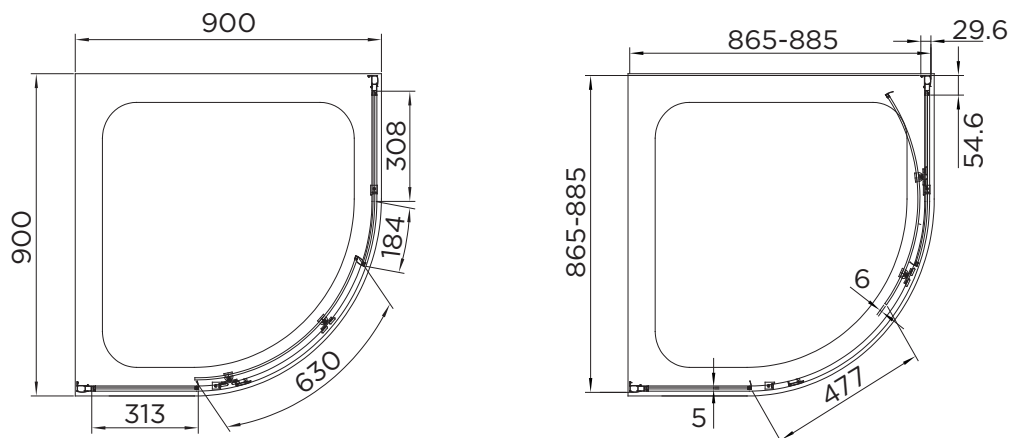

SPECIFICATION

venturi 6

SINGLE DOOR QUADRANT

RANGE	VENTURI 6
PRODUCT	SINGLE DOOR QUAD
CODE	AQ9364S
SIZE	900
PROFILE COLOUR	SILVER
GLASS THICKNESS	6mm
GLASS FINISH	CLEAR
GLASS TREATMENT	CLEAN & CLEAR™
HEIGHT	1900
ADJUSTMENT IN RECESS	865-885
ADJUSTMENT WITH SIDE PANEL	N/A
OPTIONAL SIDE PANEL	N/A
APERTURE	477
GUARANTEE	LIFETIME
GLASS BS EN	EN12150-1T
CE	YES/EN14428
PROFILE MATERIAL	ALUMINUM/6463#
HANDLE MATERIAL	STAINLESS STEEL
ROLLER MATERIAL	ZINC ALLOY/ABS CHROME
QUICK RELEASE ROLLERS	YES
FIXED PANEL SIZE	313/492
MOVING PANEL SIZE	630
PRODUCT HAND	UNIVERSAL
PRODUCT WEIGHT	44KG
PACKAGED DIMENSIONS	1980x632x175
BARCODE	5031978044630

Optional Cover Strips available

*All shower enclosures carry a Lifetime Guarantee when fitted with an Aquadart shower tray, a 10 year Guarantee will be given when fitted with any other manufacturer's tray.

To register your Guarantee visit: www.aquadart.co.uk | Spare Parts available at: www.aprilaquadartspares.co.uk

All measurements in mm and are nominal