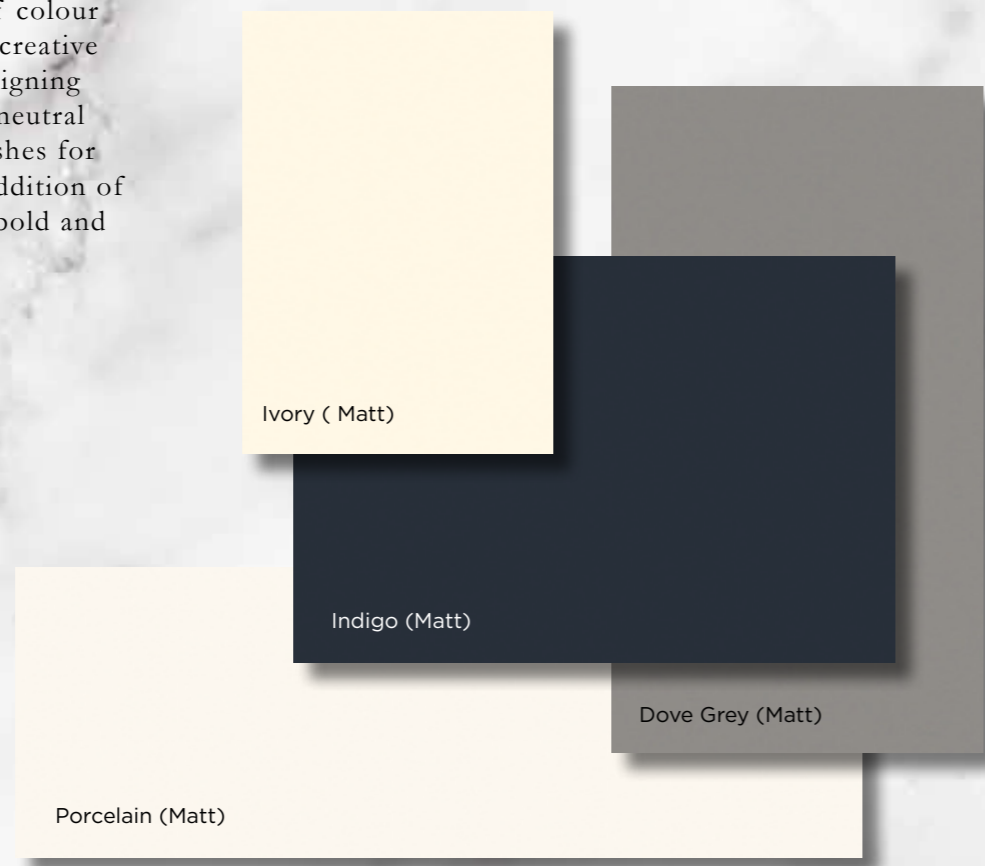

### Laminate Worktops

The laminate worktops have a subtle profile to the front and are supplied with an edging strip. Available in five colours to complement your chosen unit colour.