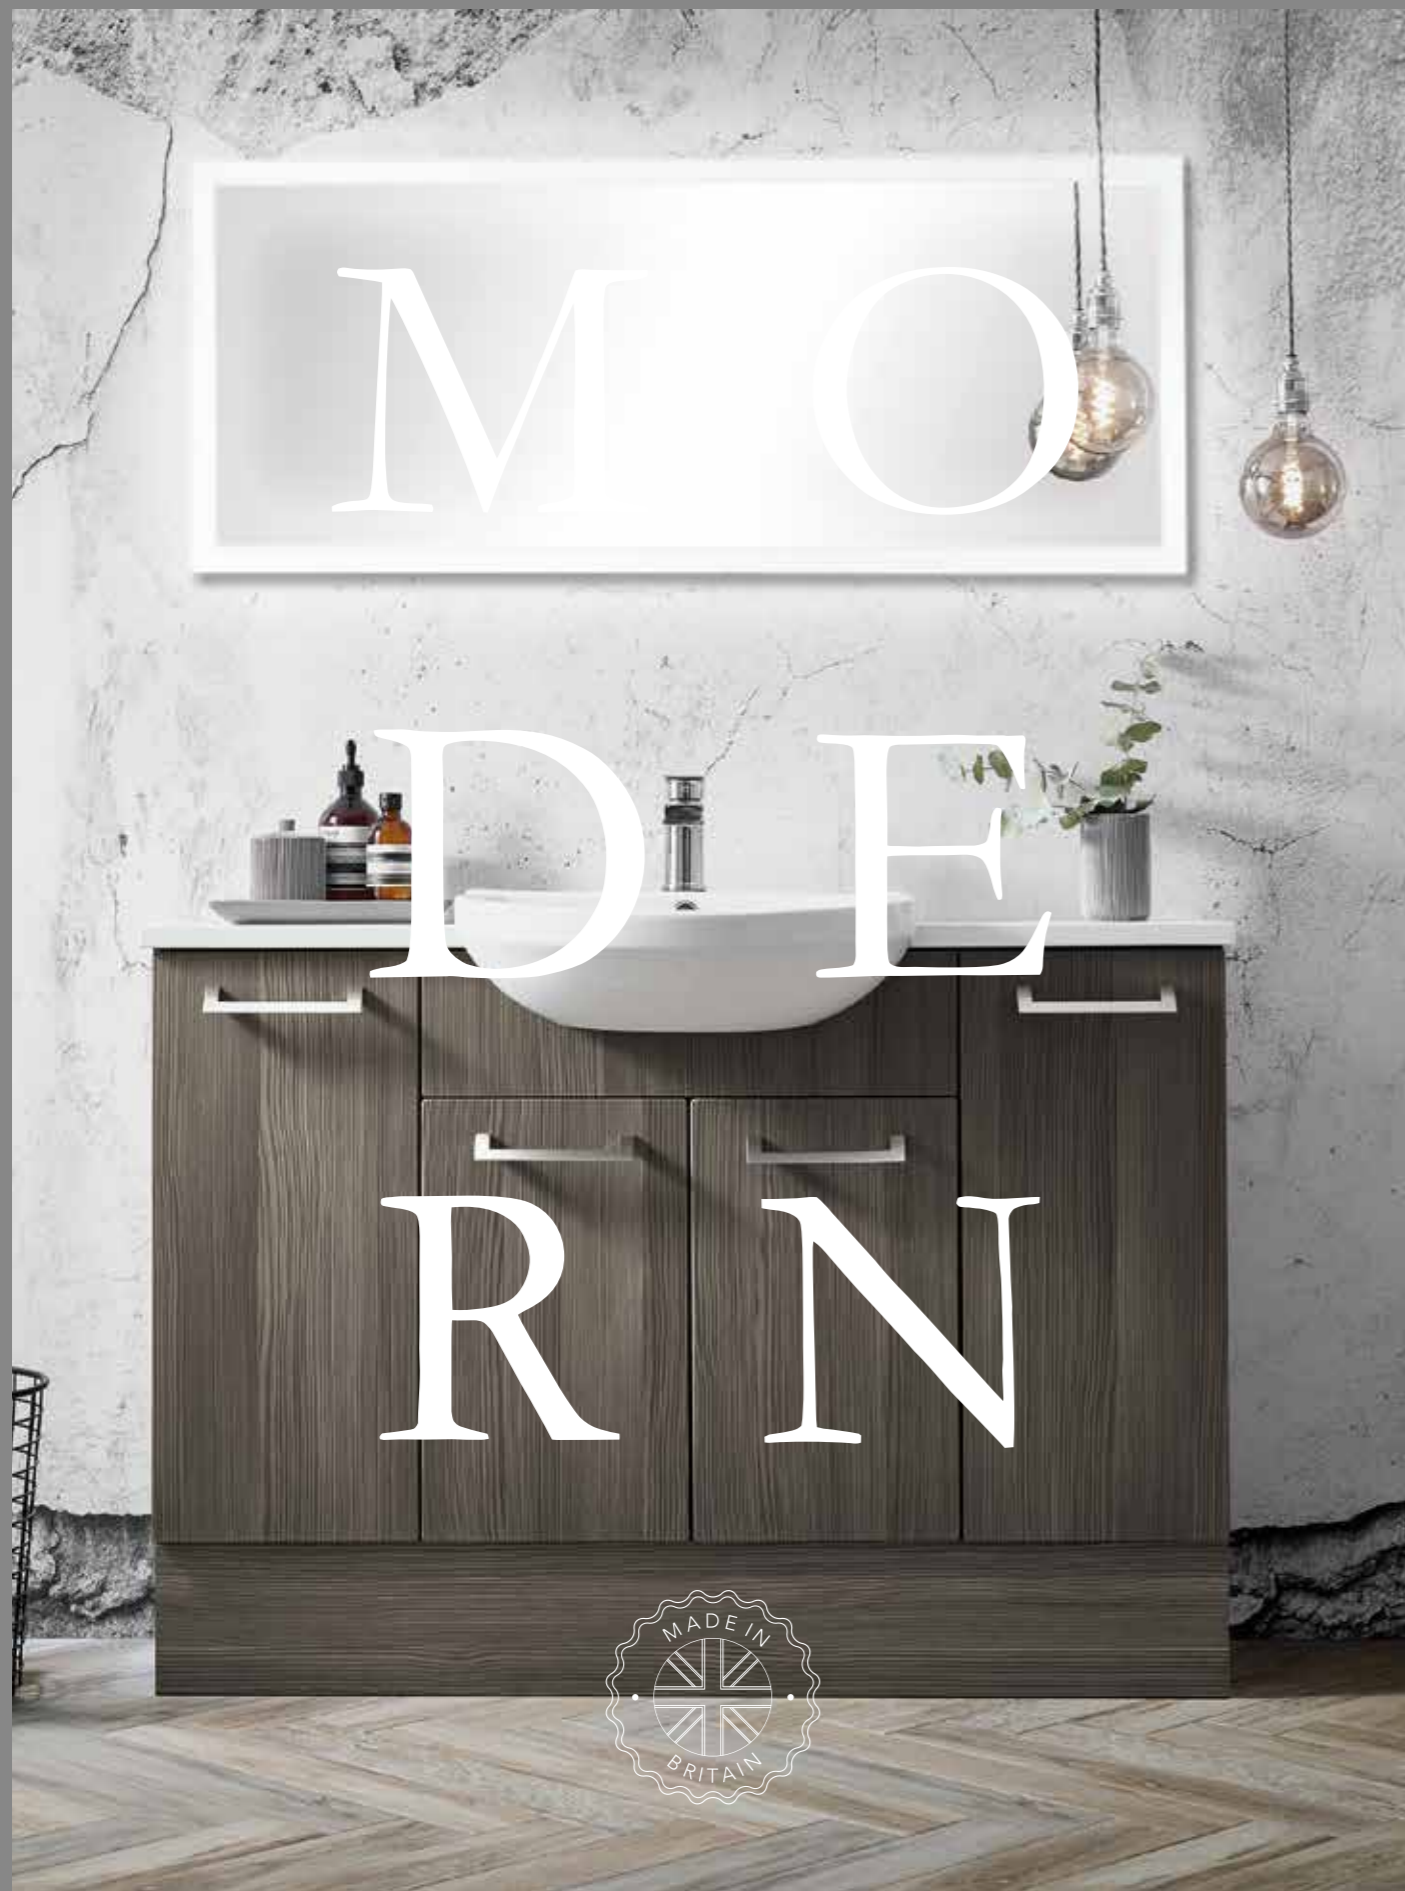

elation®
fitted

*Modern
fitted range*

Our Fitted range comes with minimalist slab fronts, offering a blank canvas for you to add your own sense of style. Our portfolio of finishes & textures feature braver colour palettes and modern twists on textures and surfaces to complete your fitted furniture.

The versatility of the Fitted range remains, combining strong design and style with an enviable level of choice allowing you to create the perfect bathroom to meet all of your needs.

QUALITY MATERIALS

Quality 18mm carcasses and doors for durability and longevity.

Doors are vinyl wrapped and colour matched on the reverse.

Matching carcass interiors and solid 18mm backs to all units (exception of the WC unit)

SLOW CLOSE

Slow close on doors & drawers for luxury silent closing.

SANITARYWARE

Quality ceramic sanitaryware is available in distinct style variations.

VERSATILITY

A range of floor and wall units are available in slimline & standard options.

All standard and reduced depth carcasses can be fitted with a plinth or wall hung.

Broad selection of laminate and solid surface worktops in a range of sizes.

MADE IN BRITAIN

Our Fitted furniture range is proudly designed, engineered and manufactured in Britain.

5 YEAR GUARANTEE

In the unlikely event that the product fails within 5 years we will replace the part (or nearest equivalent).