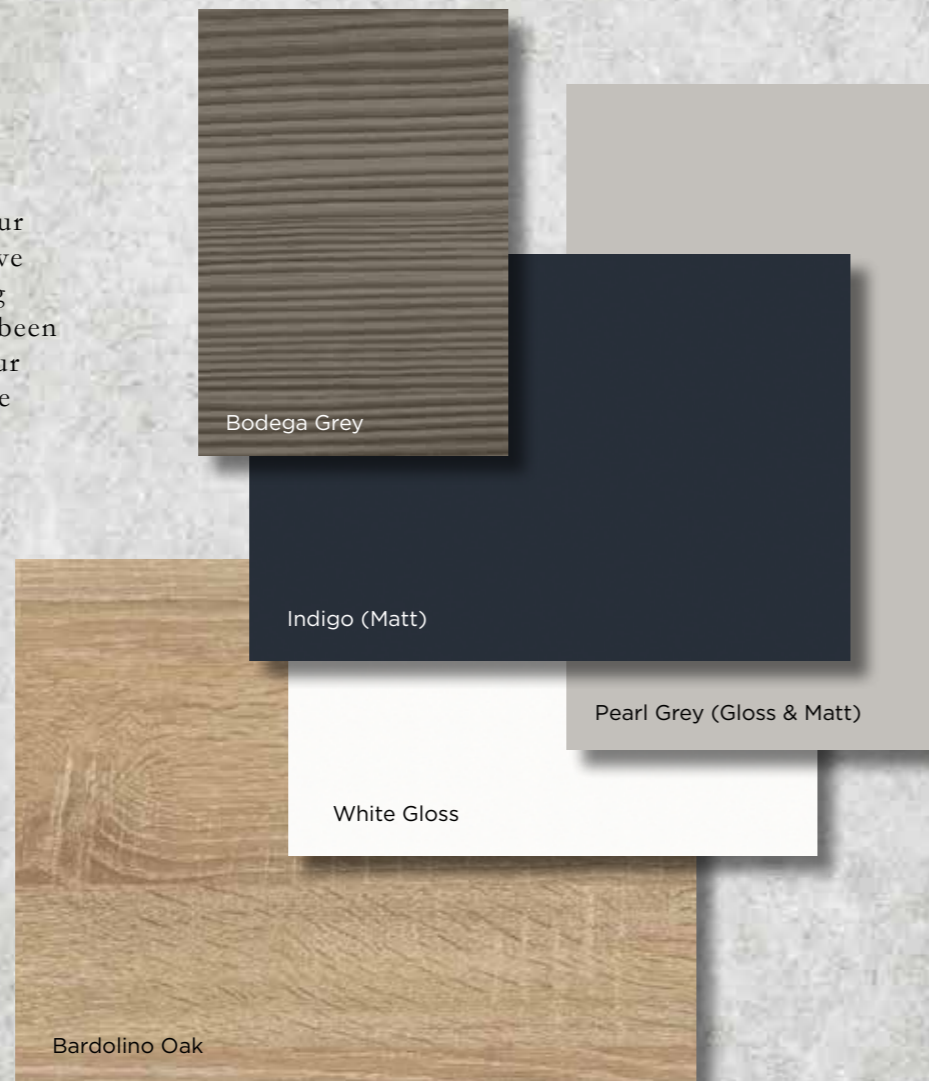

elation®
fitted

Create your dream bathroom

Create your ultimate bathroom look with the impressive options within the elation® Fitted furniture range. Enviably levels of choice from colourways, units, worktops, sanitaryware and accessories.

{01}

Unit Colour

We have a broad spectrum of colour options that offer maximum creative control when it comes to designing your bathroom. Our palettes have been reworked in favour of bolder colour options & matt textures that can be continuously reinvented to create striking yet practical bathrooms.

Our Slimline Furniture Range is only available in White Gloss & Bodega Grey.