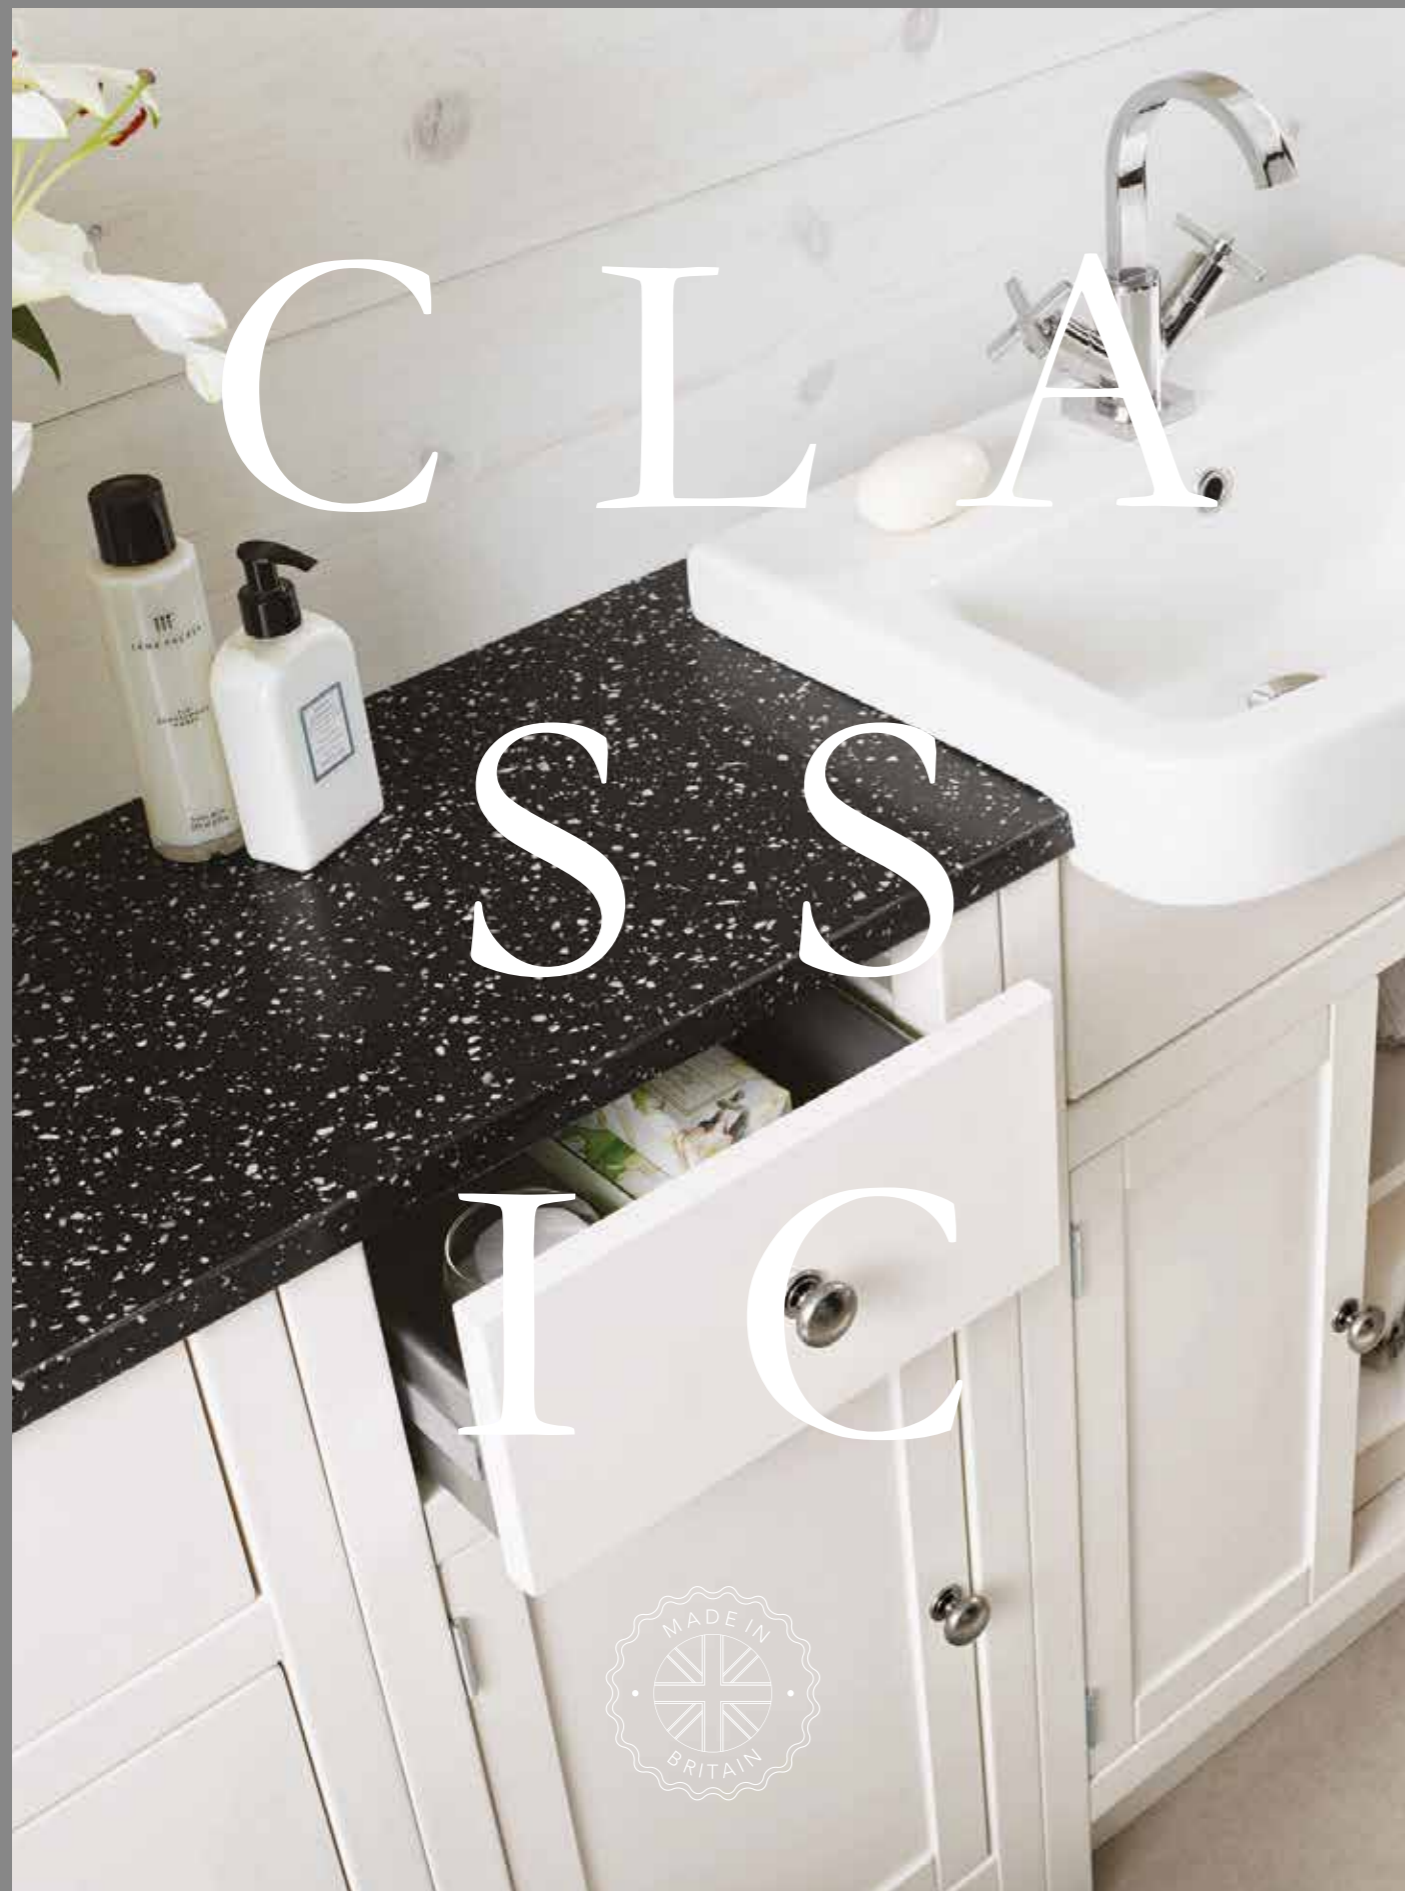

*Etienne*

*Our classic fitted range*

Etienne fitted is a beautifully crafted range of traditional furniture. The range boasts remarkable attention to detail, timeless luxury and allows you to create the perfect fitted combination for your bathroom space.