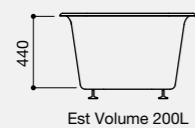

Technical Information