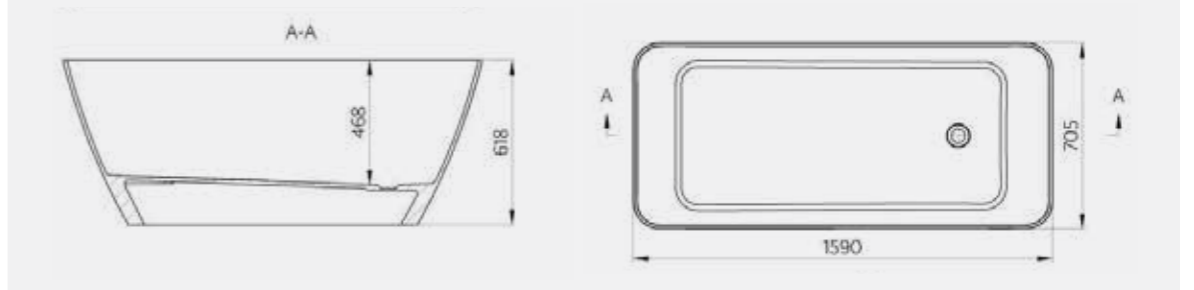

Technical Information

Estimated Volume - 390L