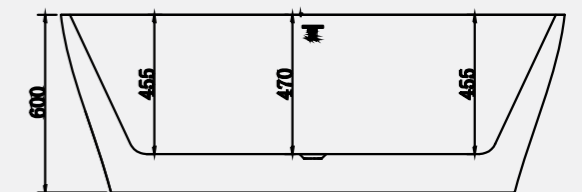

Technical Information

Contemporary and sleek edged, the Capri is a stylish centre point of any bathroom design.

Double ended symmetry makes this bath the perfect choice for those wanting more space to relax alone or with a loved one or enjoy more room to bathe the children. With an inbuilt tap ledge to allow for deck mounted taps, range of bespoke outer finishes and two size options, this freestanding bath lends itself to versatility.