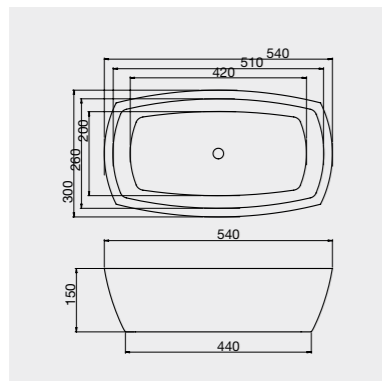

Cara

Size: 540 x 300mm
Weight: 9kg
Code: CRB/WH
£300.00 Inc. VAT / £250.00 Net

Cara Coloured Basin
Code: CRB/COL
Coloured pricing available on request.

AdColour;
Make me yours