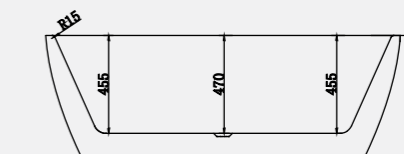

Technical Information

Capri Small
1500 x 800mm Bath

Capri Large
1700 x 800mm Bath

Athena

The striking simplicity of Athena is a powerful addition to any bathroom. Symmetrical, double ended design delivers flexibility for positioning and use.