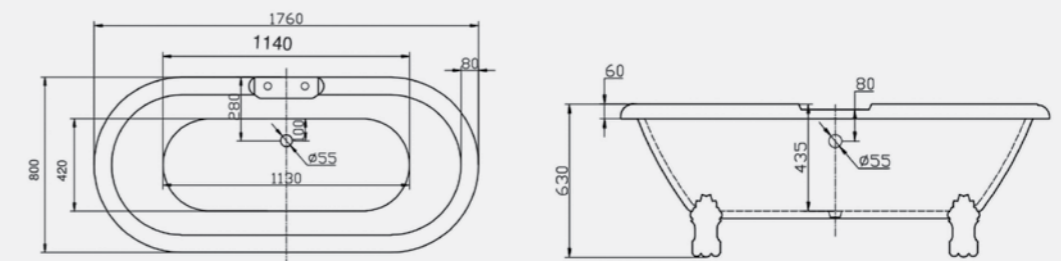

Code: BCWEC

£34.24 Inc. VAT / £28.53 Net

 **AdColour;**
Make me yours

Feet available in a range of bespoke colours

Technical Information

Contemporary Baths

At Adamsez we want you to love your bath.

That's why we have put such thought into designing tubs that are cleverly proportioned and skilfully formed to give you excellent shoulder room, which will give those tired muscles room to relax, superb depth to let lots of warm water surround you and maximum length to let you really stretch out.