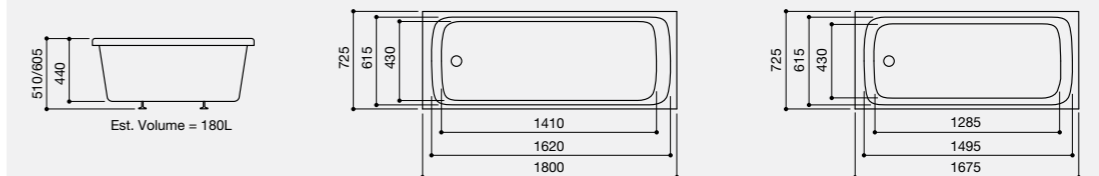

Technical Information