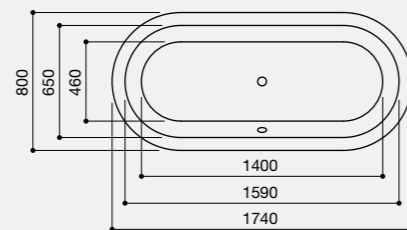

Optional Extras

(See Page 114 for Ancillary Pricing)

Adamsez Excel EXC

8 Jet Whirlpool System WP8

12 Jet Whirlpool System WP12

Technical Information

Portobello

1765 x 780mm