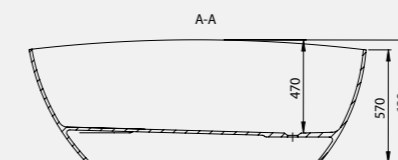

Kensington M
Bath Weight 98kg
With no overflow
Est. Volume = 330L