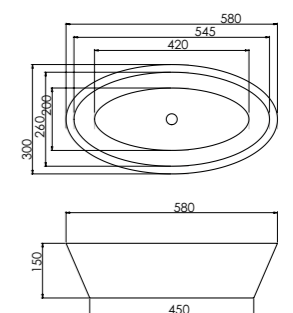

Calabar

Size: 580 x 300mm
Weight: 9kg
Code: CAB/WH
£312.00 Inc. VAT / £260.00 Net

Calabar Coloured Basin
Code: CAB/COL

Coloured pricing available on request.

AdColour;
Make me yours