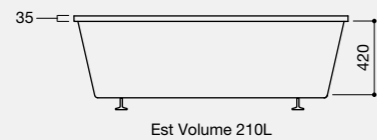

Optional Extras

(See Page 114 for Ancillary Pricing)

Adamsez Excel EXC

8 Jet Whirlpool System WP8

12 Jet Whirlpool System WP12

Technical Information

Portobello

1765 x 780mm