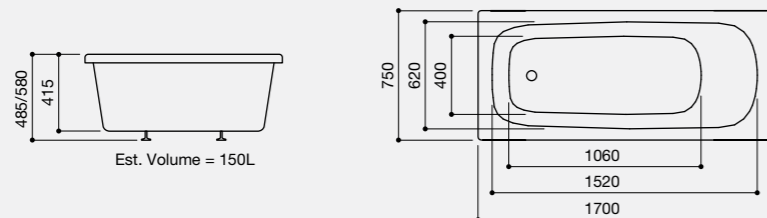

Technical Information