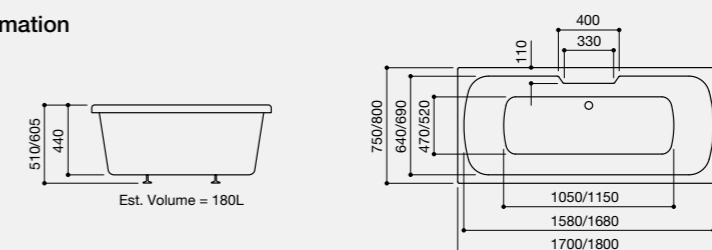

Technical Information

Inset Baths

Grenada	104	Portobello	107
Andante	105	Essence Inset	108
Eclipse Inset	106	Mezza	109

Grenada

1920 x 1200mm

The beauty and practicality of the Grenada bath makes it perfect for serious bathers. The geometric design allows for a spacious soak for one or two people and the option of a whirlpool system gives this bath a real sense of luxury.