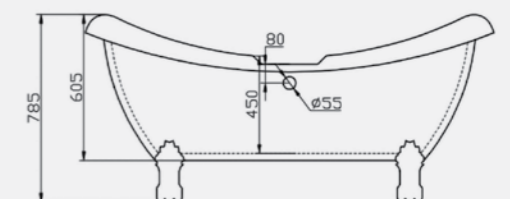

Technical Information

Regent

The elegantly formed Regent bath brings its traditional design to contemporary bathrooms.

Complete with chrome ball and claw feet, this double ended, symmetrical design is the perfect addition for a spacious, comfortable bathing experience.