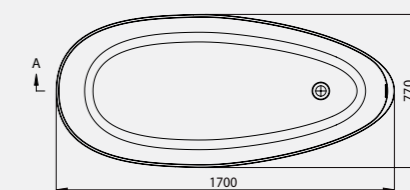

Technical Information

Kensington L
Bath Weight 98kg
With built-in overflow
Est. Volume = 300L