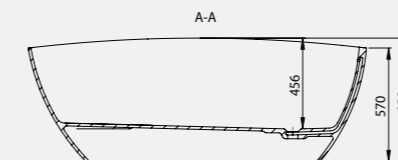

Technical Information

Kensington L
Bath Weight 98kg
With built-in overflow
Est. Volume = 300L