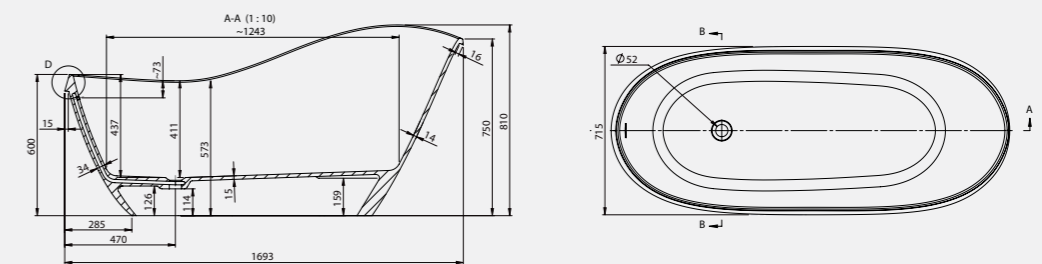

Technical Information

Estimated Volume - 210L