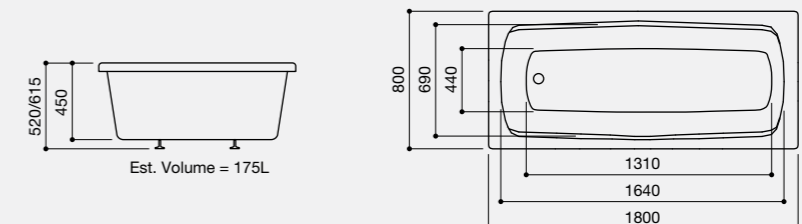

Technical Information