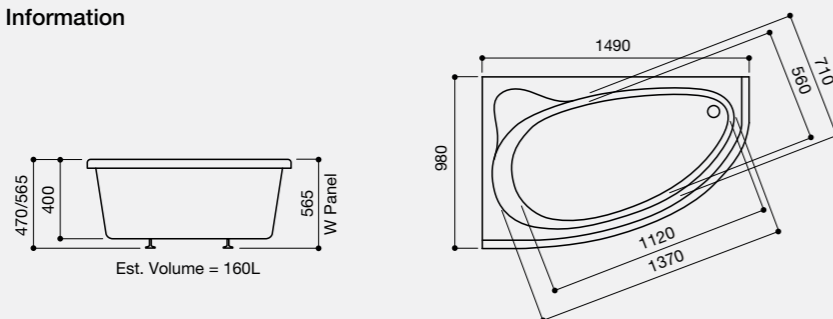

Technical Information