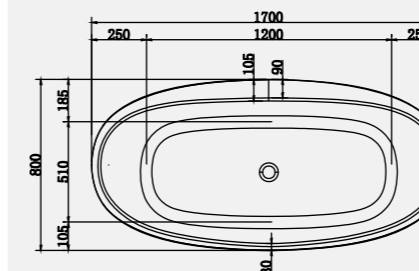

Technical Information

Capri Small
1500 x 800mm Bath

Capri Large
1700 x 800mm Bath

Athena

The striking simplicity of Athena is a powerful addition to any bathroom. Symmetrical, double ended design delivers flexibility for positioning and use.