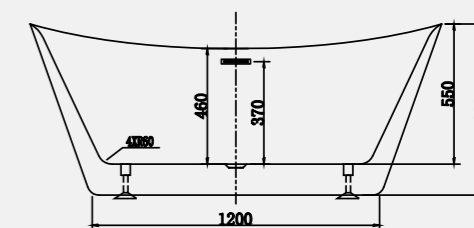

Technical Information

The classically designed Sorrento adds a touch of decadence to any bathroom.

Available in three sizes and in a range of bespoke outer finishes, this double ended bath is the perfect choice for those who want more space to relax.