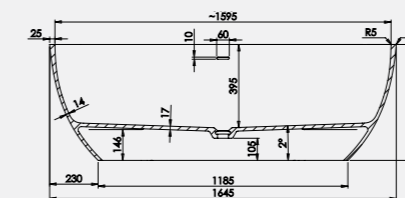

Technical Information

Olympic 1645mm
Bath Weight 118kg
With internal overflow
Est. Volume = 180L

Olympic 1800mm
Bath Weight 130kg
With internal overflow
Est. Volume = 180L

Calabar bath shown in bespoke colour finish, price available on request.
 Pictured with Aqualla Ramore Freestanding Bath Shower Mixer - See Page 116.