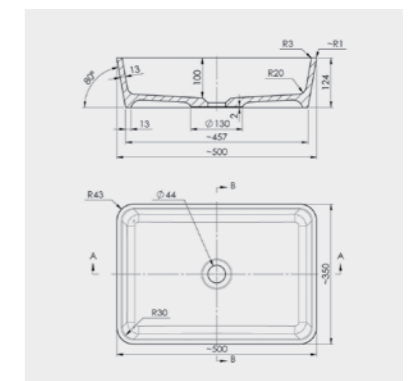

Plazza

Size: 500 x 350 x 124mm
Weight: 6.5kg
Code: PLZ/WH
£294.00 Inc. VAT / £245.00 Net

Plazza Coloured Basin
Code: PLZ/COL
Coloured pricing available on request.

AdColour;
Make me yours