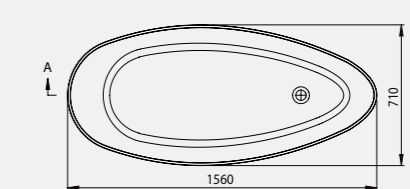

Kensington S
Bath Weight 73kg
With no overflow
Est. Volume = 255L