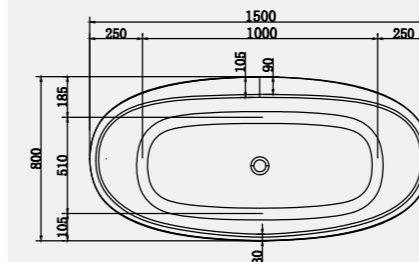

Technical Information

Capri Small
1500 x 800mm Bath

Capri Large
1700 x 800mm Bath

Athena

The striking simplicity of Athena is a powerful addition to any bathroom. Symmetrical, double ended design delivers flexibility for positioning and use.