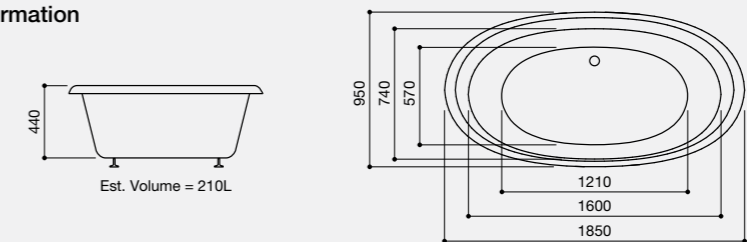

Technical Information