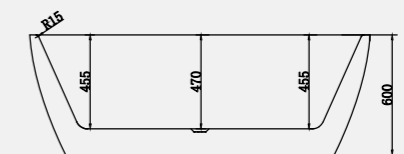

Technical Information

Capri Small
1500 x 800mm Bath