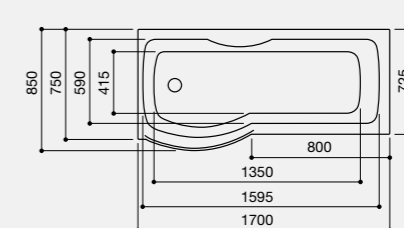

The Mezza offers an excellent showering area with an equally generous bathing facility.

Right
Hand

See Page 114 for Bath Hand Options

Left
Hand

Technical Information

Whirlpool Systems

The ultimate bathing experience is the combination of a beautiful Adamsez bath with the added luxury of a revitalising whirlpool.