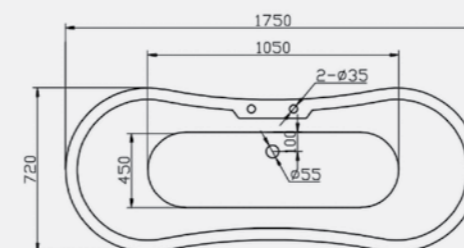

Technical Information

Regent

The elegantly formed Regent bath brings its traditional design to contemporary bathrooms.

Complete with chrome ball and claw feet, this double ended, symmetrical design is the perfect addition for a spacious, comfortable bathing experience.