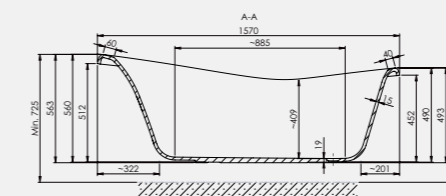

Technical Information