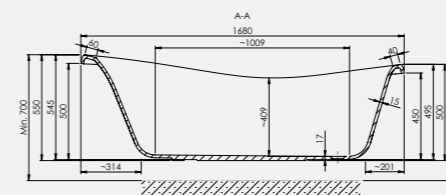

Technical Information