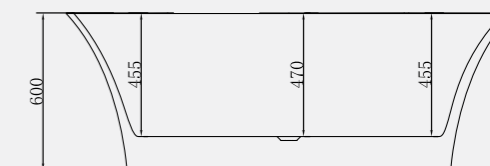

Technical Information