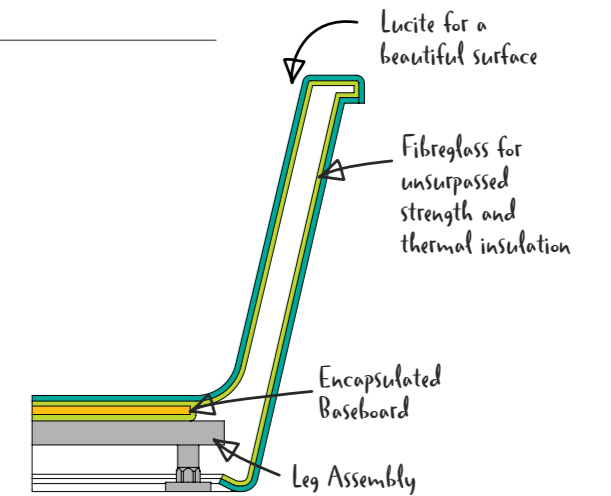

Kensington

Winchester

Canterbury

York

Windsor

AdVance - Acrylic

Beautiful AdVance freestanding baths are uniquely handmade for maximum appeal. Both the inside and outside of these baths in our Premium Range are formed from superior Lucite for a beautifully smooth finish with excellent colour consistency, and in our Luxury Range finished in a Pure Acrylic.