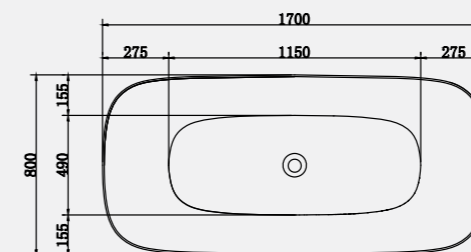

Technical Information

Pictured with Aqualla Kylie Brushed Nickel Freestanding Bath Shower Mixer - See Page 116.