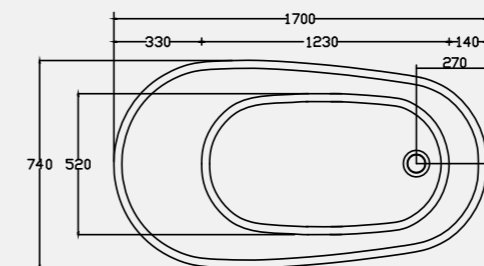

Technical Information