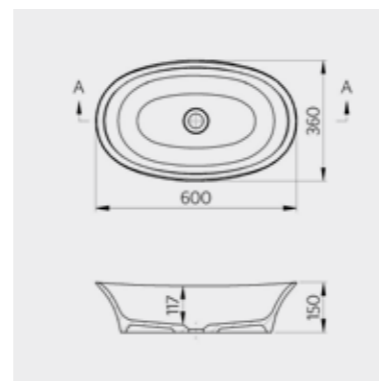

Rochester

Size: 600 x 360 x 150mm
Weight: 12kg
Code: ROB/WH
£324.00 Inc. VAT / £270.00 Net

Rochester Coloured Basin
Code: ROB/COL
Coloured pricing available on request.

AdColour;
Make me yours