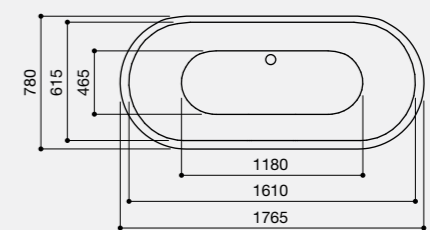

Technical Information