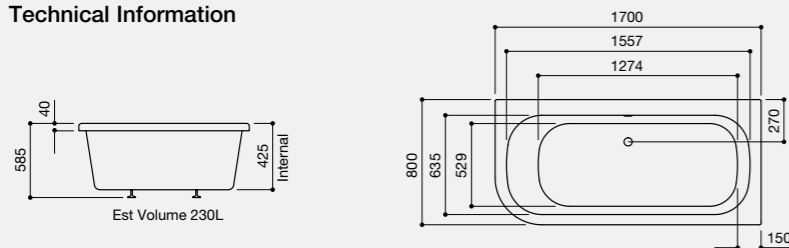

Technical Information