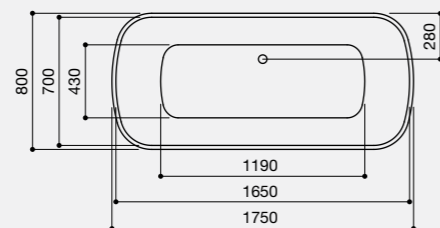

Essence Pure
Inset

Technical Information

1700 x 850mm

Mezza

Mezza - Left Hand

Code: MZL/WH

£582.76 Inc. VAT / £485.63 Net

Mezza - Right Hand