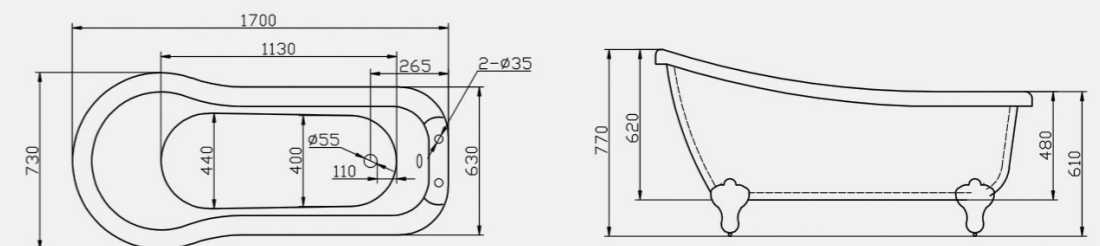

Technical Information