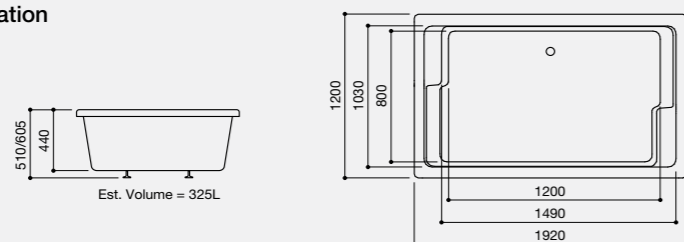

Technical Information