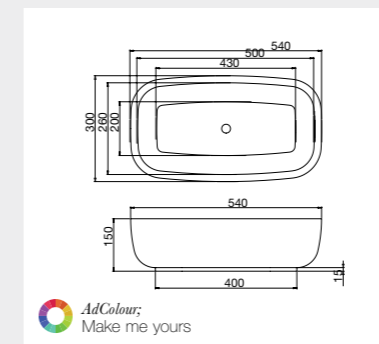

Olympia/ Olympic

Size: 540 x 300mm
Weight: 10kg
Code: OLB/WH
£330.00 Inc. VAT / £275.00 Net

**Olympia / Olympic
Coloured Basin**
Code: OLB/COL

Coloured pricing available on request.