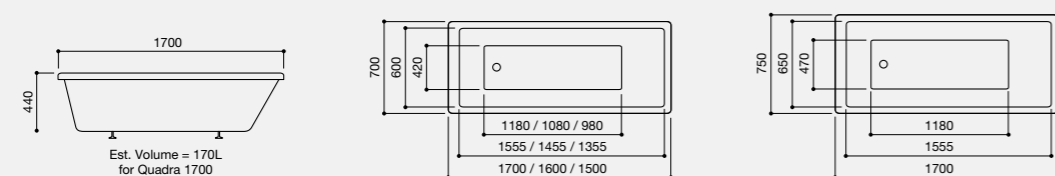

Technical Information