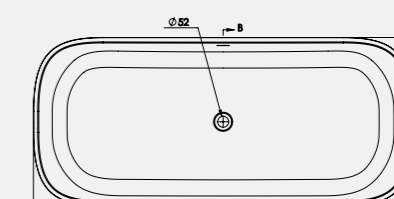

Size: 1645 x 725mm

Weight: 118kg

Size: 1800 x 725mm

Weight: 130kg

Olympic 1645mm Bath

Code: FOM/WH

£2,520.00 Inc. VAT / £2,100.00 Net

Olympic 1645mm Coloured Bath

Technical Information

Olympic 1645mm
Bath Weight 118kg
With internal overflow
Est. Volume = 180L

Olympic 1800mm
Bath Weight 130kg
With internal overflow
Est. Volume = 180L

Calabar bath shown in bespoke colour finish, price available on request.
 Pictured with Aqualla Ramore Freestanding Bath Shower Mixer - See Page 116.