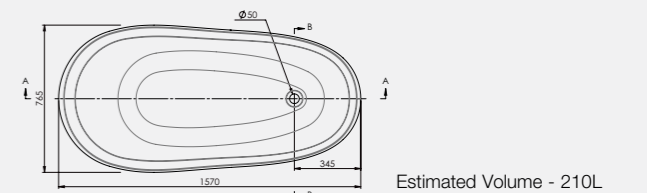

Technical Information