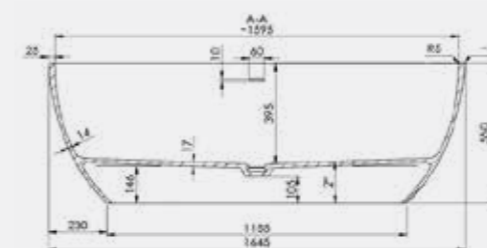

Technical Information

Estimated Volume - 300L