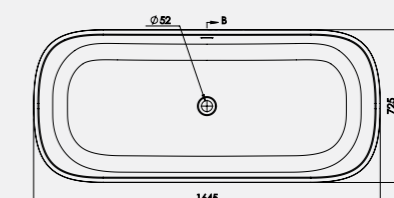

Size: 1645 x 725mm

Weight: 118kg

Size: 1800 x 725mm

Weight: 130kg

Olympic 1645mm Bath

Code: FOM/WH

£2,520.00 Inc. VAT / £2,100.00 Net

Olympic 1645mm Coloured Bath

Technical Information

Olympic 1645mm
Bath Weight 118kg
With internal overflow
Est. Volume = 180L

Olympic 1800mm
Bath Weight 130kg
With internal overflow
Est. Volume = 180L

Calabar bath shown in bespoke colour finish, price available on request.
 Pictured with Aqualla Ramore Freestanding Bath Shower Mixer - See Page 116.