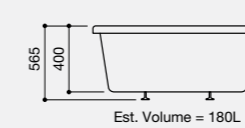

The Mezza offers an excellent showering area with an equally generous bathing facility.

Right
Hand

See Page 114 for Bath Hand Options

Left
Hand

Technical Information

Whirlpool Systems

The ultimate bathing experience is the combination of a beautiful Adamsez bath with the added luxury of a revitalising whirlpool.