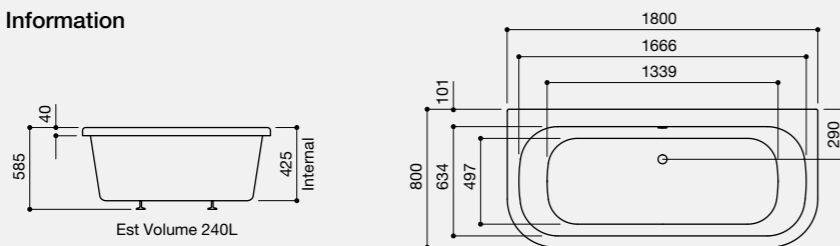

Technical Information

1700 x 750mm
1800 x 800mm

Quadra

The wide back rim on the double-ended Quadra bath allows for any tap combination and emphasises the angular lines of this contemporary tub.

Quadra 1700