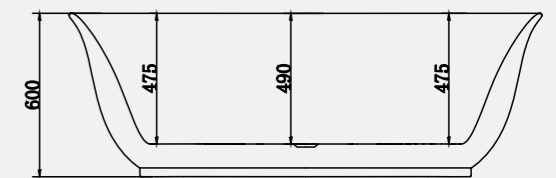

Technical Information

Pictured with Aqualla Kylie Brushed Nickel Freestanding Bath Shower Mixer - See Page 116.