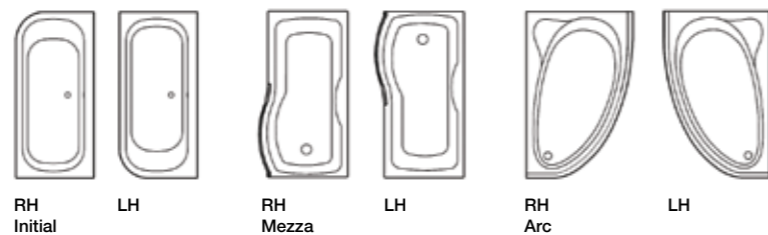

Ancillaries