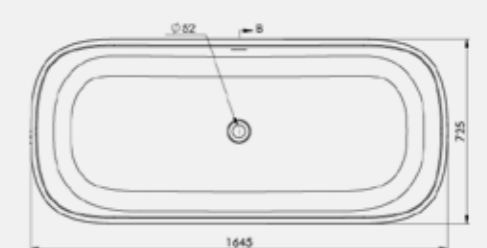

Technical Information

Estimated Volume - 300L