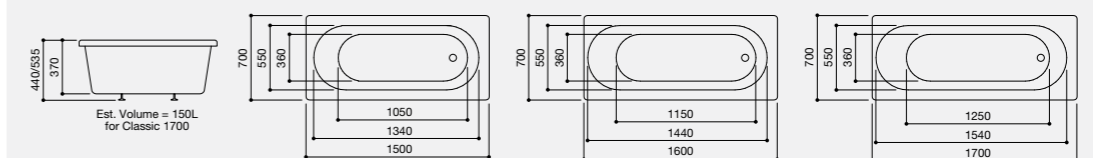

Technical Information