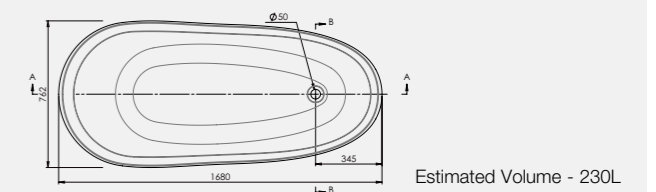

Technical Information