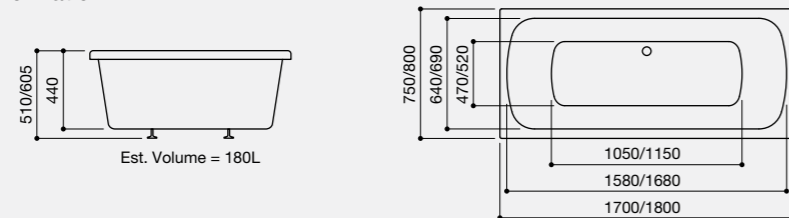

Technical Information