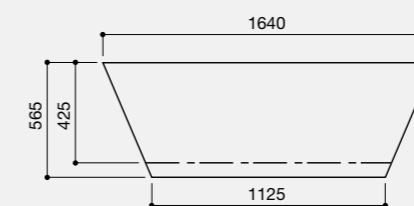

Technical Information

Estimated Volume - 210L