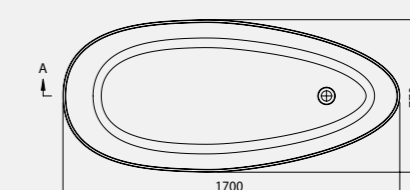

Kensington M
Bath Weight 98kg
With no overflow
Est. Volume = 330L