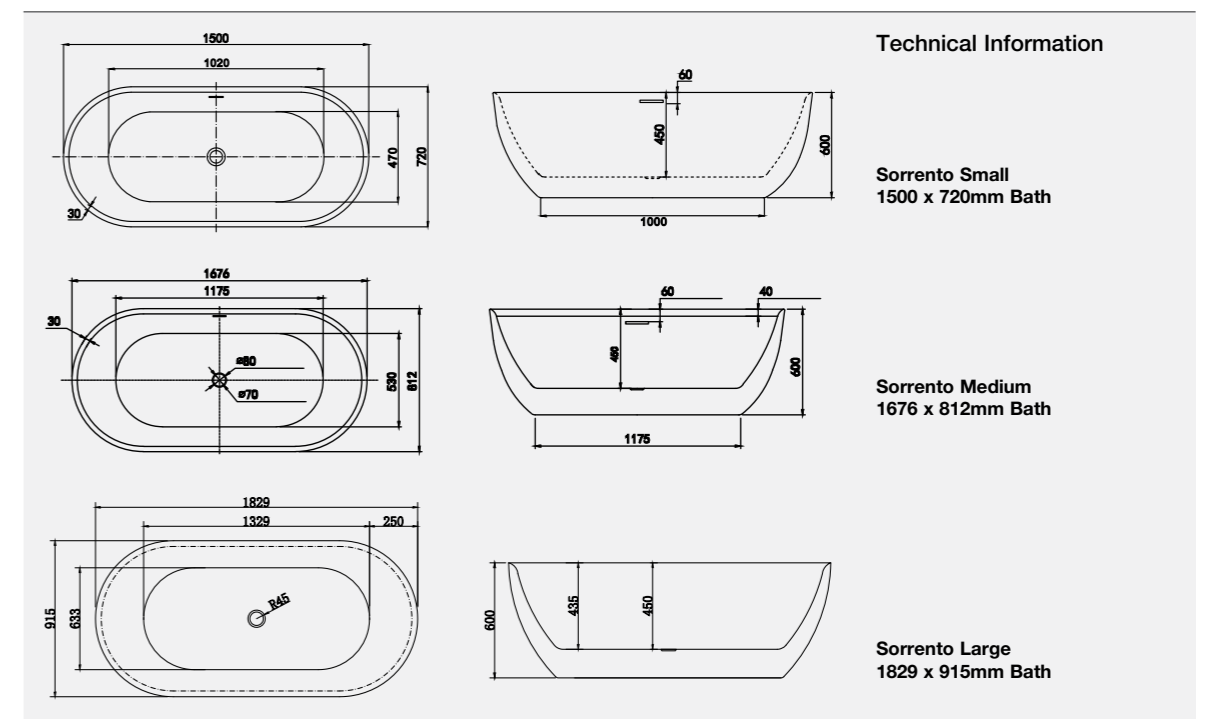

Coloured pricing available on request.

Size: 1500 x 720mm / Weight 40kg
Size: 1676 x 812mm / Weight 47kg
Size: 1829 x 915mm / Weight 55kg

Waste & Overflow Cover supplied in various alternative finishes and factory fitted to match Aqualla Brassware - See page 115 for details.