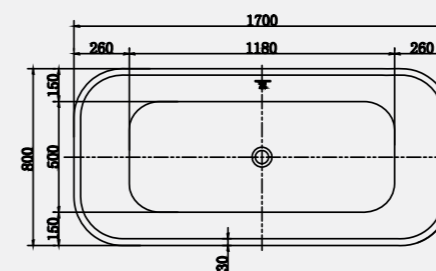

Technical Information

Contemporary and sleek edged, the Capri is a stylish centre point of any bathroom design.

Double ended symmetry makes this bath the perfect choice for those wanting more space to relax alone or with a loved one or enjoy more room to bathe the children. With an inbuilt tap ledge to allow for deck mounted taps, range of bespoke outer finishes and two size options, this freestanding bath lends itself to versatility.