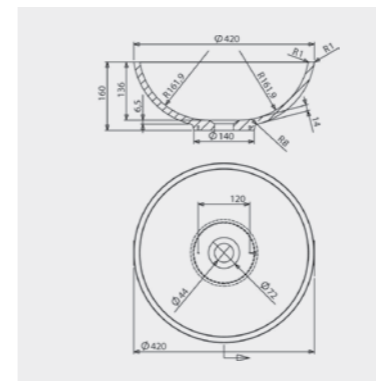

Orb

Size: 420 x 160mm
Weight: 11kg
Code: ORB/WH
£228.00 Inc. VAT / £190.00 Net

Orb Coloured Basin
Code: ORB/COL
Coloured pricing available on request.

AdColour;
Make me yours