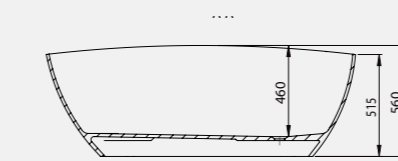

Technical Information

Kensington L
Bath Weight 98kg
With built-in overflow
Est. Volume = 300L

Kensington M
Bath Weight 98kg
With no overflow
Est. Volume = 330L

Kensington S
Bath Weight 73kg
With no overflow
Est. Volume = 255L