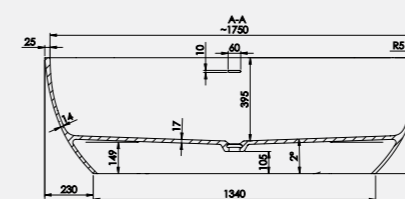

Technical Information

Olympic 1645mm
Bath Weight 118kg
With internal overflow
Est. Volume = 180L

Olympic 1800mm
Bath Weight 130kg
With internal overflow
Est. Volume = 180L

Calabar bath shown in bespoke colour finish, price available on request.
 Pictured with Aqualla Ramore Freestanding Bath Shower Mixer - See Page 116.