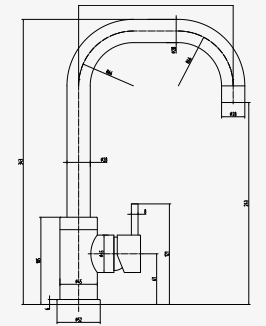

RION GOLD

PVD Brushed Gold
Colour matched to Miami sinks
0.5 - 6.0 bar

NARVA CH

Chrome
0.1 - 6.0 bar