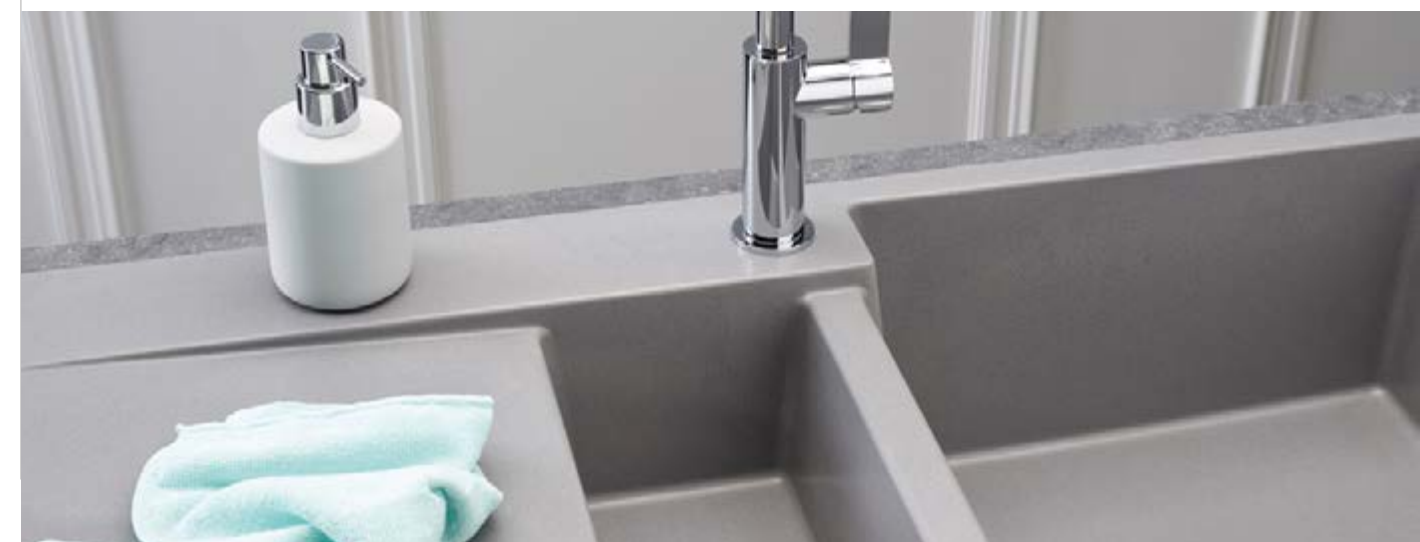

THE VERSATILE COMBINATIONS OF GRANITE: STYLE, STRENGTH AND PRACTICALITY

Our range of granite sinks are made from a combination of granite and synthetic resin.

We have two ranges available, Amsterdam and Harlem, in a total of 4 models and 4 colours:

Pure White, Black Silvery, Grey Silvery and Caffè Silvery.

This material is also very hygienic, easy to clean and maintain, meaning that they will look better for much longer than some other materials.

WHICH COLOURS ARE AVAILABLE?

THE POWER
OF **GRANITE**