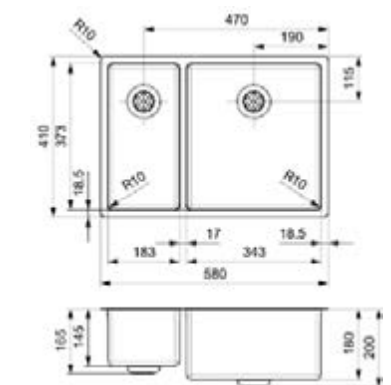

NEW JERSEY

40 X 37

Cabinet 450 mm
 Depth 180 mm
 Size bowl dimension 403 x 373 mm
 Total dimensions 440 x 410 mm

Material finish: matt inox | 10 mm radius
 With intergral strainer | Not suitable for waste disposal units

NEW JERSEY

50 X 37

Cabinet 600 mm
 Depth 200 mm
 Size bowl dimension 503 x 373 mm
 Total dimensions 540 x 410 mm

Material finish: matt inox | 10 mm radius
 With intergral strainer | Not suitable for waste disposal units

NEW JERSEY

18 X 37 + 34 X 37

Cabinet 600 mm
 Depth 145 + 180 mm
 Size bowl dimension 183 x 373 + 343 x 373 mm
 Total dimensions 580 x 410 mm

Material finish: matt inox | 10 mm radius
 With intergral strainer | Not suitable for waste disposal units