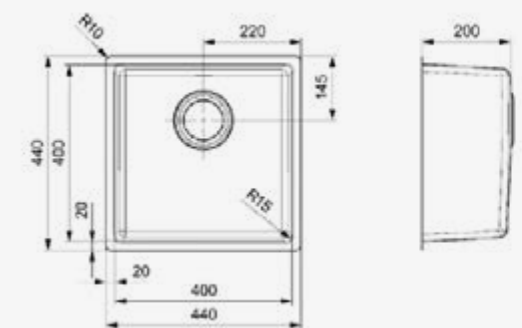

HOUSTON

34X40
 Cabinet 400 mm
 Depth 200 mm
 Size bowl dimension 340 x 400 mm
 Total dimensions 380 x 440 mm

Material finish: polished inox

HOUSTON

40X40
 Cabinet 500 mm
 Depth 200 mm
 Size bowl dimension 400 x 400 mm
 Total dimensions 440 x 440 mm

Material finish: polished inox

HOUSTON

50X40
 Cabinet 600 mm
 Depth 200 mm
 Size bowl dimension 500 x 400 mm
 Total dimensions 540 x 440 mm

Material finish: polished inox

- 15 mm radius
- Depth of 200 mm

KANSAS SINKS ARE **25 CM DEEP**