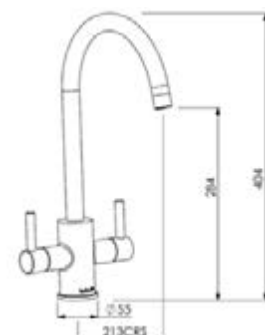

GENESIS CH

Chrome
0.2 - 6.0 bar

ELBE CH

Chrome with white ceramic handles
0.2 - 6.0 bar

GENESIS WH

Chrome with white ceramic handles
0.2 - 6.0 bar

GENESIS BH

Chrome with black ceramic handles
0.2 - 6.0 bar