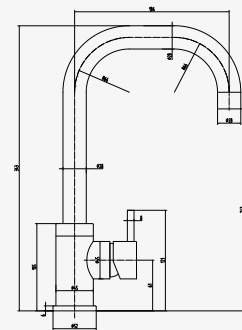

SEGURA CH

Chrome
0.2 - 6.0 bar