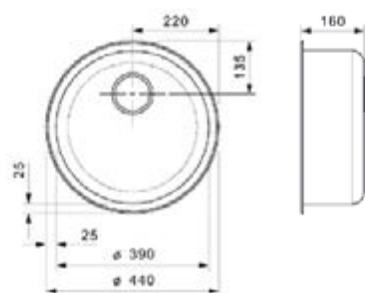

Cabinet 900 mm
 Depth 230 mm
 Size bowl dimension 750 x 410 mm
 Total dimensions 860 x 510 mm

Material finish: polished inox
 Including tap hole

MINISTER REVERSIBLE

Cabinet 600 mm
 Depth 200 mm
 Size bowl dimension 520 x 420 mm
 Total dimensions 1000 x 500 mm

Material finish: matt inox
 Reversible sink

REGIDRAIN

- Cabinet 450 mm
- Depth 145 mm
- Size bowl dimension 340 x 400 mm
- Total dimensions 595 x 470 mm

Material finish: polished inox | Reversible sink
 Available with or without tap holes

R18 390 OKG

Cabinet 450 mm
 Depth 160 mm
 Size bowl dimension 390 mm
 Total dimensions 440 mm

Material finish: polished inox

GALICIA

LUX

Cabinet 450 mm
 Depth 160 mm
 Size bowl dimension 370 mm
 Total dimensions 855 x 445 mm

Material finish: polished inox
 Reversible sink

DAYTONA

Cabinet 600 mm
 Depth 175 mm
 Size bowl dimension 450 x 400 mm
 Total dimensions 1000 x 500 mm

Material finish: unpolished inox
 Reversible sink

LE MANS