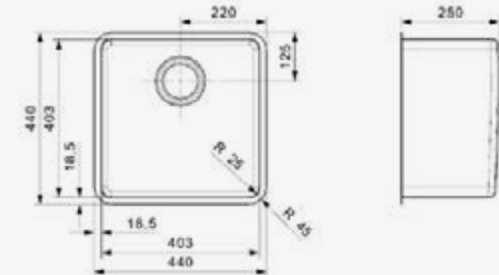

KANSAS

40X40 SP H NOF

Cabinet 450 mm
Depth 250 mm
Size bowl dimension 403 x 403 mm
Total dimensions 440 x 440 mm

Material finish: polished inox
Without overflow