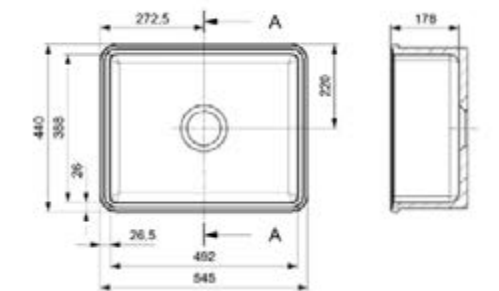

MATARO

Cabinet 600 mm
Depth 178 mm
Size bowl dimension 492 x 388 mm
Total dimensions 545 x 440 mm

Not suitable for waste disposal unit