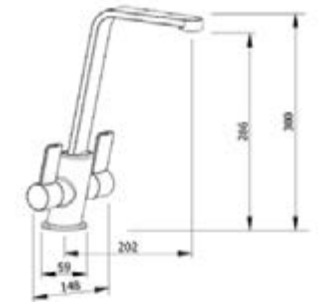

ALPINA BN MID SKY

Brushed nickel and black
0.2 - 6.0 bar

ALPINA CB

Chrome and black
0.2 - 6.0 bar