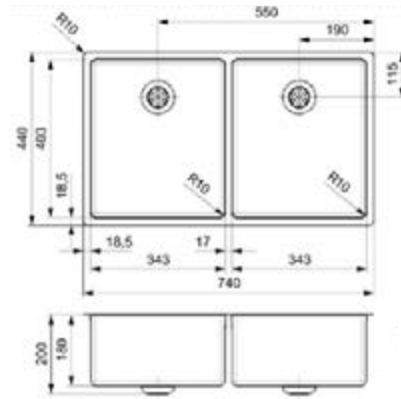

NEW YORK

34 X 40 + 18 X 40

Cabinet 600 mm
 Depth 180 + 145 mm
 Size bowl dimension 343 x 403 + 183 x 403 mm
 Total dimensions 580 x 440 mm

Material finish: matt inox | 10 mm radius
 With intergral strainer | Not suitable for
 waste disposal units

OUR SINKS ARE MADE OUT OF THE BEST STEEL

NEW YORK

34X40+34X40

Cabinet 800 mm
Depth 180 + 180 mm
Size bowl dimension 343 x 403 + 343 x 403 mm
Total dimensions 740 x 440 mm

Material finish: matt inox | 10 mm radius
With intergral strainer | Not suitable for waste disposal units

NEW YORK

40X40+40X40

Cabinet 900 mm
Depth 180 + 180 mm
Size bowl dimension 403 x 403 + 403 x 403 mm
Total dimensions 860 x 440 mm

Material finish: matt inox | 10 mm radius
With intergral strainer | Not suitable for waste disposal units