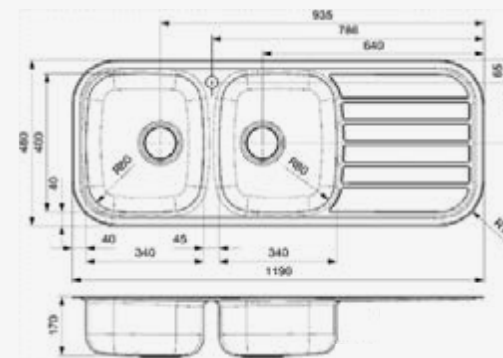

CENTURIO

R10
 Cabinet 500 mm
 Depth 180 mm
 Size bowl dimension 360 x 420 mm
 Total dimensions 860 x 500 mm

Material finish: polished inox
 Reversible sink | Pop up waste included

REGENT

10 LUX A
 Cabinet 450 mm
 Depth 170 mm
 Size bowl dimension 340 x 400 mm
 Total dimensions 805 x 480 mm

Material finish: polished inox
 Also available as left hand drainer

CENTURIO

R1.5
 Cabinet 600 mm
 Depth 180 + 130 mm
 Size bowl dimension 360 x 420 + 160 x 300 mm
 Total dimensions 950 x 500

Material finish: polished inox | Reversible sink
 Pop up waste included
 Stainless steel colander included

REGENT

30 LUX A
 Cabinet 800 mm
 Depth 170 + 170 mm
 Size bowl dimension 340 x 400 + 340 x 400 mm
 Total dimensions 1190 x 480 mm

Material finish: polished inox
 Also available as left hand drainer

JUMBO