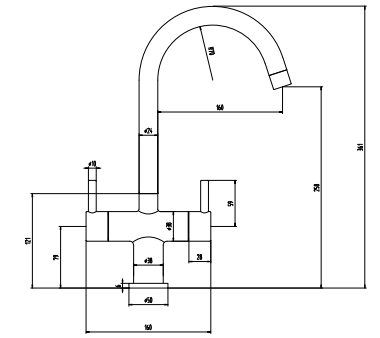

BENI CH

Chrome
0.2 - 6.0 bar