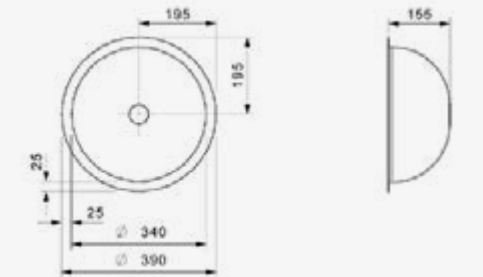

CARIBBEAN

Cabinet	400 mm
Depth	155 mm
Size bowl dimension	340 mm
Total dimensions	390 mm

Material finish: polished inox