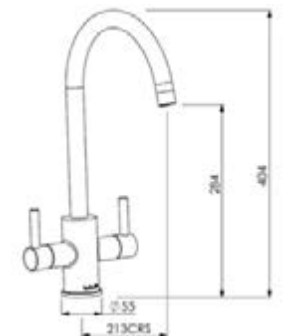

DOURO CH

Chrome
0.2 - 6.0 bar

GENESIS BN

Brushed nickel
0.2 - 6.0 bar

DRAVE CH

Chrome
0.5 - 6.0 bar

GENESIS CB

Chrome and black
0.2 - 6.0 bar

ELBE BN

Brushed nickel with white ceramic handles
0.2 - 6.0 bar

GENESIS CH

Chrome
0.2 - 6.0 bar

ELBE CH

Chrome with white ceramic handles
0.2 - 6.0 bar

GENESIS WH

Chrome with white ceramic handles
0.2 - 6.0 bar

GENESIS BH

Chrome with black ceramic handles
0.2 - 6.0 bar

HUDSON BN

Brushed nickel
0.3 - 5.0 bar