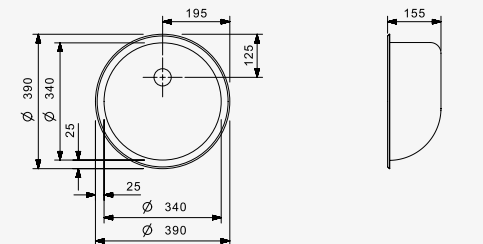

Material finish: polished inox

AMAZONE

Cabinet	400 mm
Depth	155 mm
Size bowl dimension	340 mm
Total dimensions	390 mm

Material finish: polished inox

AMAZONE

SP H NOF

Cabinet 400 mm
Depth 155 mm
Size bowl dimension 340 mm
Total dimensions 390 mm