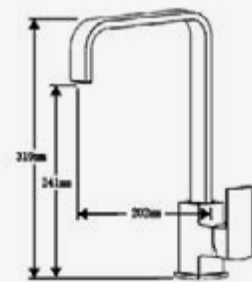

CHARENTE BN

Brushed nickel
0.2 - 6.0 bar