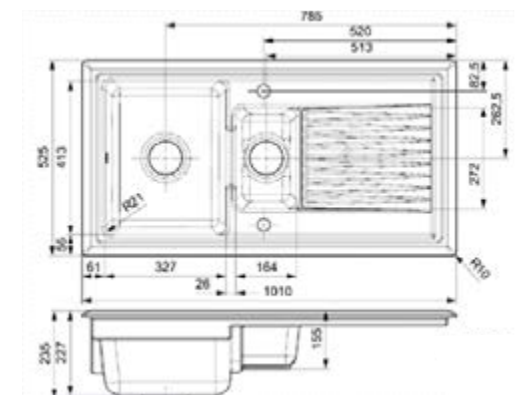

RL301 CW

Cabinet	600 mm
Depth	223 + 165 mm
Size bowl dimension	327 x 413 + 161 x 272 mm
Total dimensions	1010 x 525 mm

Reversible sink