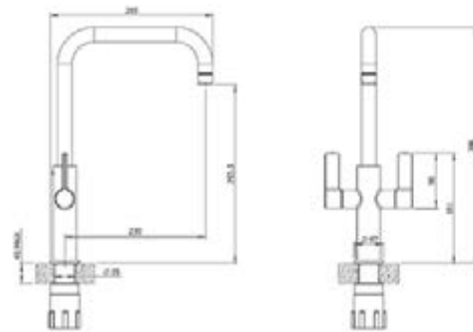

NARVA CH

Chrome
0.1 - 6.0 bar