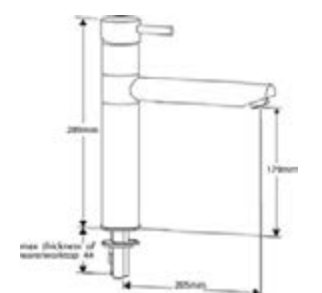

HUDSON BN

Brushed nickel
0.3 - 5.0 bar