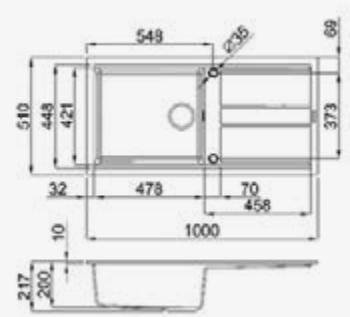

Reversible sink

BEST

475

Cabinet 600 mm
 Depth 200 + 140 mm
 Size bowl dimension 299 x 421 + 149 x 421 mm
 Total dimensions 1000 x 510 mm

Reversible sink

SMART

500

Cabinet 800 mm
 Depth 230 + 230 mm
 Size bowl dimension 330 x 415 + 330 x 415 mm
 Total dimensions 1160 x 515 mm

Reversible sink

BEST

480

Cabinet 600 mm
 Depth 200 mm
 Size bowl dimension 478 x 421 mm
 Total dimensions 1000 x 510 mm

Reversible sink

EGO COLLECTION

Designed to provide the perfect balance between style, quality, design and price.