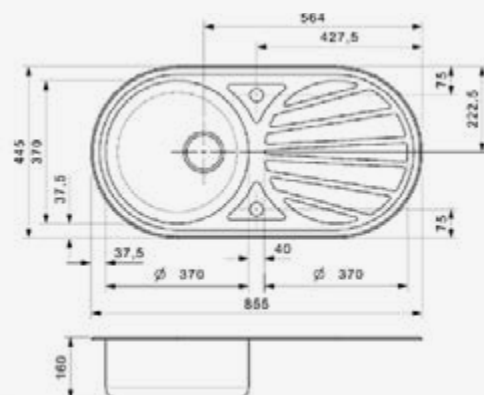

GALICIA

LUX

Cabinet 450 mm
Depth 160 mm
Size bowl dimension 370 mm
Total dimensions 855 x 445 mm

Material finish: polished inox
Reversible sink