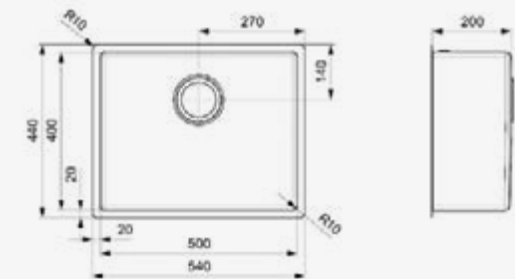

MIAMI
50X40 GUN METAL

Cabinet 600 mm
Depth 200 mm
Size bowl dimension 500 x 400 mm
Total dimensions 540 x 440 mm

10 mm radius | Colour matching taps and accessories available

MIAMI
40X40 COPPER

Cabinet 450 mm
Depth 200 mm
Size bowl dimension 400 x 400 mm
Total dimensions 440 x 440 mm

10 mm radius | Colour matching taps and accessories available

MIAMI
50X40 COPPER

Cabinet 600 mm
Depth 200 mm
Size bowl dimension 500 x 400 mm
Total dimensions 540 x 440 mm

10 mm radius | Colour matching taps and accessories available

MIAMI
40X40 GOLD

Cabinet 450 mm
Depth 200 mm
Size bowl dimension 400 x 400 mm
Total dimensions 440 x 440 mm

10 mm radius | Colour matching taps and accessories available

MIAMI
50X40 GOLD

Cabinet 600 mm
Depth 200 mm
Size bowl dimension 500 x 400 mm
Total dimensions 540 x 440 mm