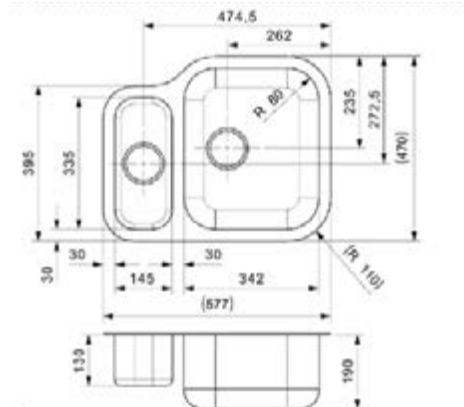

Material finish: polished inox | Pop up waste included | Available as left / right hand drainer

QUALITY IN THE KITCHEN

ALASKA

MBL
 Cabinet 600 mm
 Depth 190 + 130 mm
 Size bowl dimension 342 x 410 + 145 x 335 mm
 Total dimensions 577 x 470 mm

Material finish: polished inox

ALASKA

MBR
 Cabinet 600 mm
 Depth 130 + 190 mm
 Size bowl dimension 145 x 335 + 342 x 410 mm
 Total dimensions 577 x 470 mm

Material finish: polished inox

NEBRASKA

Cabinet 600 mm
 Depth 180 + 122 mm
 Size bowl dimension 340 x 400 + 160 x 300 mm
 Total dimensions 535 x 400 mm

Material finish: polished inox
 Reversible sink

CENTURIO

L10

Cabinet 500 mm
 Depth 180 mm
 Size bowl dimension 360 x 420 mm
 Total dimensions 850 x 490 mm

Undrilled unless requested
 Material finish: polished inox

L18 3016 OKG

Cabinet 400 mm
 Depth 122 mm
 Size bowl dimension 160 x 300 mm
 Total dimensions 185 x 325 mm

Material finish: polished inox

CENTURIO

L1.5

Cabinet 600 mm
 Depth 180 + 130 mm
 Size bowl dimension 360 x 420 + 160 x 300 mm
 Total dimensions 940 x 490 mm