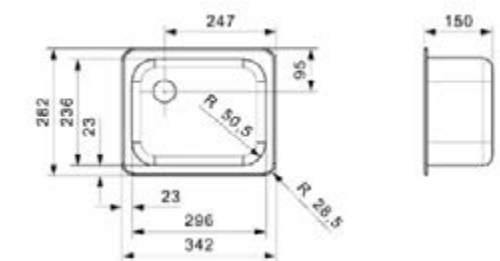

R18 2330

OSK

Cabinet 400 mm
Depth 150 mm
Size bowl dimension 236 x 296 mm
Total dimensions 282 x 342 mm

Material finish: polished inox