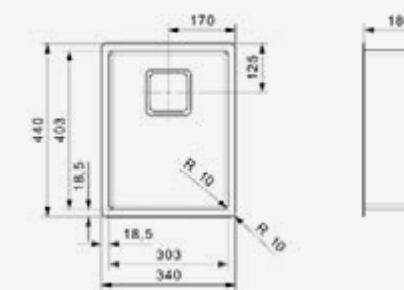

TEXAS

18X40
Cabinet 400 mm
Depth 145 mm
Size bowl dimension 183 x 403 mm
Total dimensions 220 x 440 mm

Material finish: matt inox

TEXAS

30X40
Cabinet 400 mm
Depth 180 mm
Size bowl dimension 303 x 403 mm
Total dimensions 340 x 440 mm

Material finish: matt inox

TEXAS

40X40
Cabinet 450 mm
Depth 180 mm
Size bowl dimension 403 x 403 mm
Total dimensions 440 x 440 mm

Material finish: matt inox

TEXAS

50X40
Cabinet 600 mm
Depth 200 mm
Size bowl dimension 503 x 403 mm
Total dimensions 540 x 440 mm