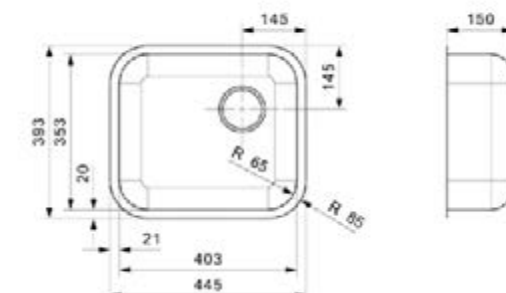

MOSCOW

Cabinet	450 mm
Depth	180 mm
Size bowl dimension	390 mm
Total dimensions	520 mm

Material finish: polished inox

R18 370

OSP

Cabinet	450 mm
Depth	150 mm
Size bowl dimension	370 mm
Total dimensions	420 mm