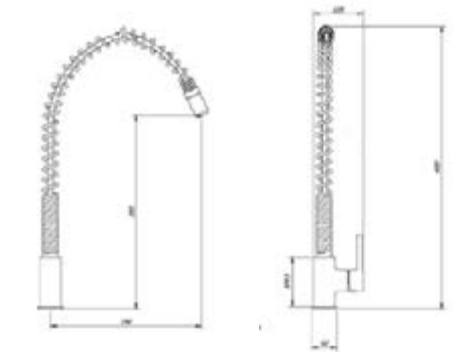

CAMAYA CH

Chrome
0.5 - 5.0 bar
Chef style pull-out hose

ASTORIA CH

Chrome
0.4 - 5.0 bar