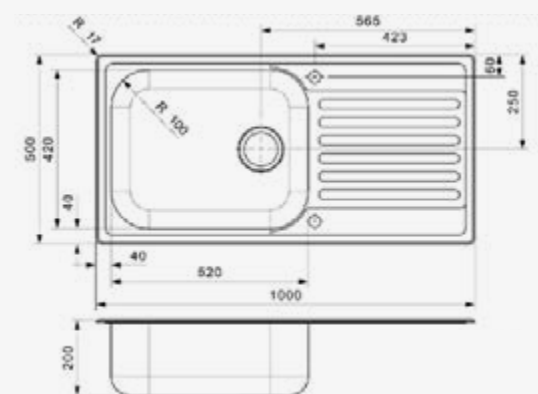

MINISTER REVERSIBLE

Cabinet 600 mm
Depth 200 mm
Size bowl dimension 520 x 420 mm
Total dimensions 1000 x 500 mm

Material finish: polished inox
Reversible sink