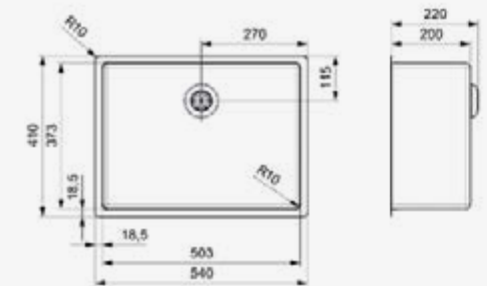

NEW JERSEY

40 X 37

Cabinet 450 mm
 Depth 180 mm
 Size bowl dimension 403 x 373 mm
 Total dimensions 440 x 410 mm

Material finish: matt inox | 10 mm radius
 With intergral strainer | Not suitable for waste disposal units

NEW JERSEY

50 X 37

Cabinet 600 mm
 Depth 200 mm
 Size bowl dimension 503 x 373 mm
 Total dimensions 540 x 410 mm

Material finish: matt inox | 10 mm radius
 With intergral strainer | Not suitable for waste disposal units