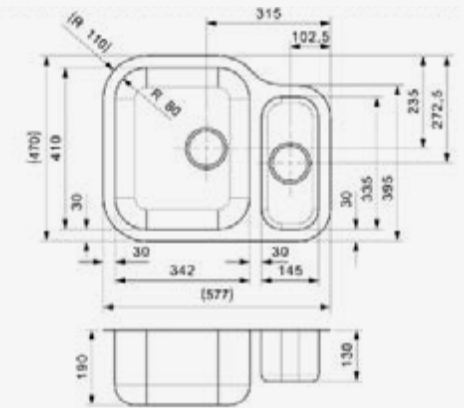

ONTARIO

50 X 40

Cabinet	600 mm
Depth	190 mm
Size bowl dimension	503 x 403 mm
Total dimensions	540 x 440 mm

Material finish: polished inox

ONTARIO

10 LHD

Cabinet	450 mm
Depth	190 mm
Size bowl dimension	405 x 400 mm
Total dimensions	860 x 500 mm

Material finish: polished inox | Pop up waste included | Available as left / right hand drainer

ONTARIO

1.5 LHD

Cabinet	800 mm
Depth	161 + 190 mm
Size bowl dimension	190 x 320 + 380 x 400 mm
Total dimensions	1000 x 500 mm

Material finish: polished inox | Pop up waste included | Available as left / right hand drainer

QUALITY IN THE KITCHEN

ALASKA

MBL
 Cabinet 600 mm
 Depth 190 + 130 mm
 Size bowl dimension 342 x 410 + 145 x 335 mm
 Total dimensions 577 x 470 mm

Material finish: polished inox

ALASKA

MBR
 Cabinet 600 mm
 Depth 130 + 190 mm
 Size bowl dimension 145 x 335 + 342 x 410 mm
 Total dimensions 577 x 470 mm

Material finish: polished inox

NEBRASKA

Cabinet 600 mm
 Depth 180 + 122 mm
 Size bowl dimension 340 x 400 + 160 x 300 mm
 Total dimensions 535 x 400 mm