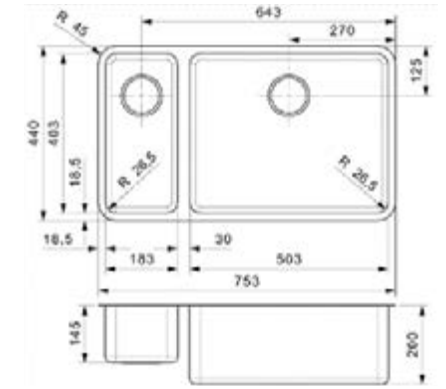

Material finish: matt inox

OHIO

18X40+50X40

Cabinet 800 mm
 Depth 145 + 200 mm
 Size bowl dimension 183 x 403 + 503 x 403 mm
 Total dimensions 753 x 440 mm

Material finish: matt inox

OHIO

40X40

Cabinet 450 mm
 Depth 180 mm
 Size bowl dimension 403 x 403 mm
 Total dimensions 440 x 440 mm

Material finish: matt inox

OHIO

50X40+18X40

Cabinet 800 mm
 Depth 200 + 145 mm
 Size bowl dimension 503 x 403 + 183 x 403 mm
 Total dimensions 753 x 440 mm

Material finish: matt inox

OHIO

50X40

Cabinet 600 mm
 Depth 200 mm
 Size bowl dimension 503 x 403 mm
 Total dimensions 540 x 440 mm

Material finish: matt inox

OHIO

40X40 TAPWING

Cabinet 450 mm
 Depth 180 mm
 Size bowl dimension 403 x 403 mm
 Total dimensions 440 x 510 mm

Material finish: matt inox
Not suitable for undermount fitting

OHIO

80X42

Cabinet 900 mm
 Depth 220 mm
 Size bowl dimension 803 x 423 mm
 Total dimensions 840 x 460 mm

Material finish: matt inox

OHIO

50X40 TAPWING

Cabinet 600 mm
 Depth 200 mm
 Size bowl dimension 503 x 403 mm
 Total dimensions 540 x 510 mm