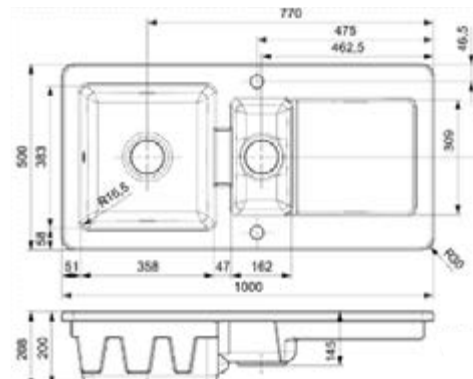

Not suitable for waste disposal unit

RL501 CW

Cabinet 800 mm
 Depth 200 + 145 mm
 Size bowl dimension 358 x 383 + 162 x 309 mm
 Total dimensions 1000 x 500 mm

Reversible sink

MATARO

Cabinet 600 mm
 Depth 178 mm
 Size bowl dimension 492 x 388 mm
 Total dimensions 545 x 440 mm