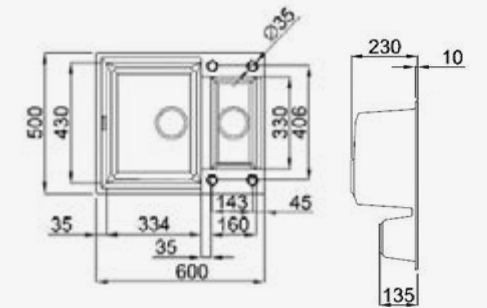

EASY

150

Cabinet 600 mm
Depth 230 + 135 mm
Size bowl dimension 334 x 430 + 160 x 330 mm
Total dimensions 600 x 500 mm