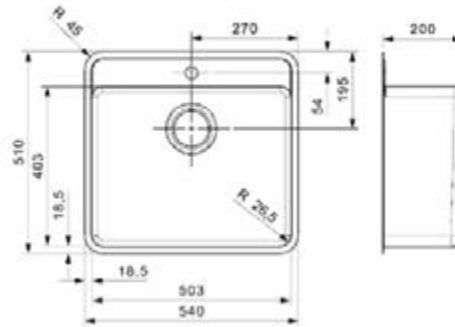

OHIO

50X40 ATOMIC GREY

Cabinet 600 mm
Depth 200 mm
Size bowl dimension 503 x 403 mm
Total dimensions 540 x 440 mm

OHIO

40X40 ATOMIC GREY

Cabinet 450 mm
Depth 180 mm
Size bowl dimension 403 x 403 mm
Total dimensions 440 x 440 mm

OHIO

40X40 MIDNIGHT SKY

Cabinet 450 mm
Depth 180 mm
Size bowl dimension 403 x 403 mm
Total dimensions 440 x 440 mm

HIGH-QUALITY
APPEARANCE

OHIO

50X40 MIDNIGHT SKY

Cabinet 600 mm
Depth 200 mm
Size bowl dimension 503 x 403 mm
Total dimensions 540 x 440 mm

OHIO

40X40 MIDNIGHT SKY TAPWING

Cabinet 450 mm
Depth 180 mm
Size bowl dimension 403 x 403 mm
Total dimensions 440 x 510 mm

OHIO

50X40 MIDNIGHT SKY TAPWING

Cabinet 600 mm
Depth 200 mm
Size bowl dimension 503 x 403 mm
Total dimensions 540 x 510 mm

OHIO

80X42 MIDNIGHT SKY

Cabinet 900 mm
Depth 220 mm
Size bowl dimension 803 x 423 mm
Total dimensions 840 x 460 mm

STYLISH **BLACK**

The stylish and luxurious New York sinks are now available in black! These designer sinks have a super sleek and modern design, and are deep-drawn without any welded or folded seams. The Jet-Black range is fully finished in a deep black colour, including the basket strainer plug and overflow. With an inner- and bottom radius of 10 mm this Jet-Black range will fit easily in every kitchen. The sinks are available in the dimensions: 40x40 cm and 50x40 cm and can be installed undermount, integrated or semi-integrated.