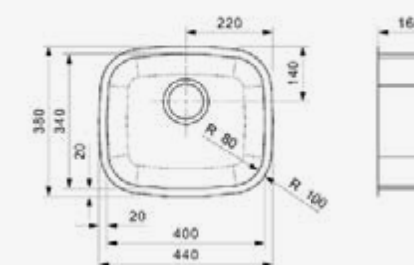

L18 3016 OKG

Cabinet 400 mm
 Depth 122 mm
 Size bowl dimension 160 x 300 mm
 Total dimensions 185 x 325 mm

Material finish: polished inox

CENTURIO

L1.5

Cabinet 600 mm
 Depth 180 + 130 mm
 Size bowl dimension 360 x 420 + 160 x 300 mm
 Total dimensions 940 x 490 mm

Material finish: polished inox
 Reversible sink | Pop up waste included
 Stainless steel colander included

L18 3440 OKG

Cabinet 450 mm
 Depth 160 mm
 Size bowl dimension 400 x 340 mm
 Total dimensions 440 x 380 mm

Material finish: polished inox

CENTURIO

L20

Cabinet 800 mm
 Depth 180 + 180 mm
 Size bowl dimension 360 x 420 + 360 x 420 mm
 Total dimensions 850 x 490 mm

Material finish: polished inox
 Undrilled unless requested
 Overflow in one bowl only

L18 390 OKG

Cabinet 450 mm
 Depth 160 mm
 Size bowl dimension 390 mm
 Total dimensions 440 mm

Material finish: polished inox

CENTURIO

L30

Cabinet 800 mm
 Depth 180 + 180 mm
 Size bowl dimension 360 x 420 + 360 x 420 mm
 Total dimensions 1150 x 490 mm