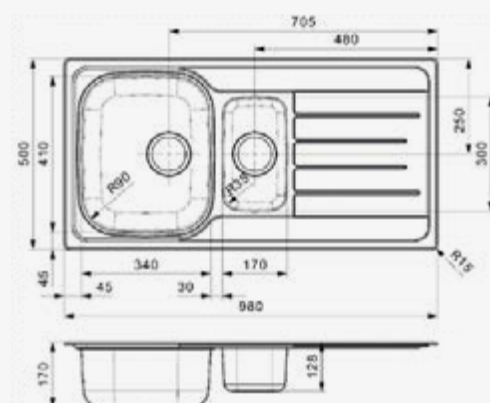

LE MANS

1.5

Cabinet 600 mm
Depth 170 + 128 mm
Size bowl dimension 340 x 410 + 170 x 300 mm
Total dimensions 980 x 500 mm

Material finish: unpolished inox
Reversible sink