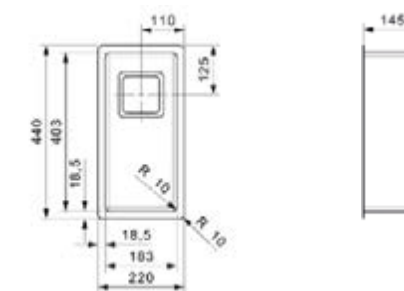

TEXAS

18X40
Cabinet 400 mm
Depth 145 mm
Size bowl dimension 183 x 403 mm
Total dimensions 220 x 440 mm

Material finish: matt inox

TEXAS

30X40
Cabinet 400 mm
Depth 180 mm
Size bowl dimension 303 x 403 mm
Total dimensions 340 x 440 mm

Material finish: matt inox

TEXAS

40X40
Cabinet 450 mm
Depth 180 mm
Size bowl dimension 403 x 403 mm
Total dimensions 440 x 440 mm

Material finish: matt inox

TEXAS

50X40
Cabinet 600 mm
Depth 200 mm
Size bowl dimension 503 x 403 mm
Total dimensions 540 x 440 mm