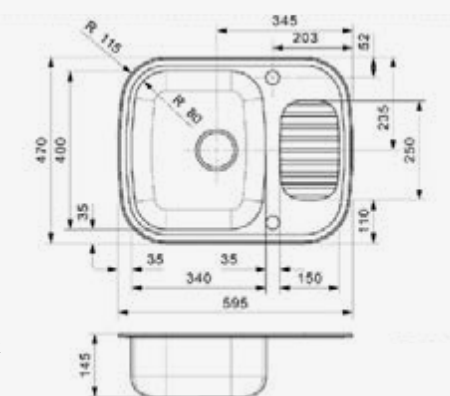

REGENT

30 LUX A
 Cabinet 800 mm
 Depth 170 + 170 mm
 Size bowl dimension 340 x 400 + 340 x 400 mm
 Total dimensions 1190 x 480 mm

Material finish: polished inox
 Also available as left hand drainer

JUMBO

Cabinet 900 mm
 Depth 230 mm
 Size bowl dimension 750 x 410 mm
 Total dimensions 860 x 510 mm

Material finish: polished inox
 Including tap hole

MINISTER REVERSIBLE

Cabinet 600 mm
 Depth 200 mm
 Size bowl dimension 520 x 420 mm
 Total dimensions 1000 x 500 mm

Material finish: matt inox
 Reversible sink

REGIDRAIN

- Cabinet 450 mm
- Depth 145 mm
- Size bowl dimension 340 x 400 mm
- Total dimensions 595 x 470 mm

Material finish: polished inox | Reversible sink
 Available with or without tap holes

R18 390 OKG

Cabinet 450 mm
 Depth 160 mm
 Size bowl dimension 390 mm
 Total dimensions 440 mm

Material finish: polished inox

GALICIA

LUX

Cabinet 450 mm
 Depth 160 mm
 Size bowl dimension 370 mm
 Total dimensions 855 x 445 mm