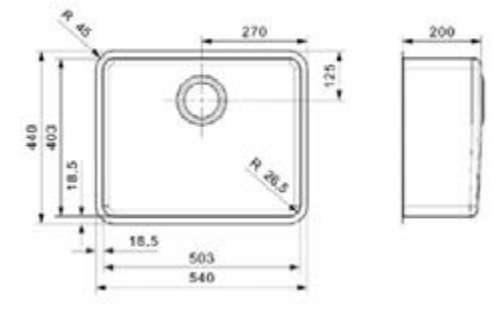

MIAMI
40X40 GOLD

Cabinet 450 mm
Depth 200 mm
Size bowl dimension 400 x 400 mm
Total dimensions 440 x 440 mm

10 mm radius | Colour matching taps and accessories available

MIAMI
50X40 GOLD

Cabinet 600 mm
Depth 200 mm
Size bowl dimension 500 x 400 mm
Total dimensions 540 x 440 mm

ARCTIC WHITE

ATOMIC GREY

MIDNIGHT SKY

- 15 + 26.5 mm radius
- Design overflow
- Easy to clean

OHIO

18X40 MIDNIGHT SKY

Cabinet 400 mm
Depth 145 mm
Size bowl dimension 183 x 403 mm
Total dimensions 220 x 440 mm

OHIO

50X40 ARCTIC WHITE

Cabinet 600 mm
Depth 200 mm
Size bowl dimension 503 x 403 mm
Total dimensions 540 x 440 mm

OHIO

40X40 ARCTIC WHITE

Cabinet 450 mm
Depth 180 mm
Size bowl dimension 403 x 403 mm
Total dimensions 440 x 440 mm