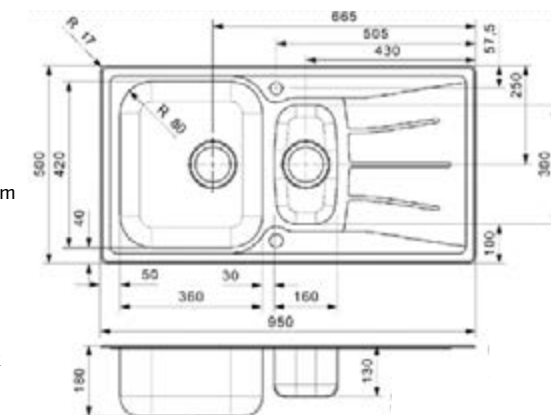

VERY EASY TO CLEAN AND
MAINTAIN DUE TO THE
LARGE RADIUS OF 64 MM ON
THE INTERNAL CORNERS

MADE OUT OF THE BEST STEEL

IB
40X40
Cabinet 450 mm
Depth 180 mm
Size bowl dimension 400 x 400 mm
Total dimensions 440 x 440 mm

Material finish: polished inox

IB
50X40
Cabinet 600 mm
Depth 200 mm
Size bowl dimension 500 x 400 mm
Total dimensions 540 x 440 mm

Material finish: polished inox

WE ALWAYS CHOOSE
HIGH-QUALITY MATERIALS
AND TECHNIQUES

DIPLOMAT

1.5 ECO

Cabinet 600 mm
 Depth 160 + 130 mm
 Size bowl dimension 360 x 420 + 160 x 300 mm
 Total dimensions 950 x 500 mm

Material finish: polished inox
 Reversible sink

DIPLOMAT

10 LUX

Cabinet 500 mm
 Depth 180 mm
 Size bowl dimension 360 x 420 mm
 Total dimensions 860 x 500 mm

Material finish: polished inox | Reversible sink
 Pop up waste included

DIPLOMAT

1.5 LUX

Cabinet 600 mm
 Depth 180 + 130 mm
 Size bowl dimension 360 x 420 + 160 x 300 mm
 Total dimensions 950 x 500 mm

Material finish: polished inox | Reversible sink
 Pop up waste included
 Stainless steel colander included