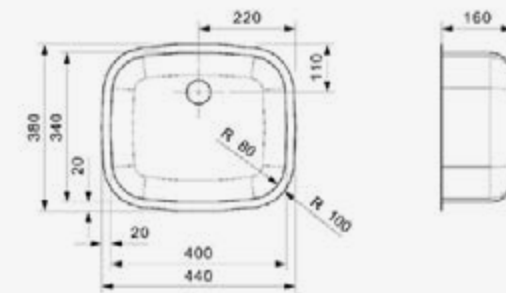

L18 3440

KG H NOF

Cabinet	450 mm
Depth	160 mm
Size bowl dimension	400 x 340 mm
Total dimensions	440 x 380 mm

Material finish: polished inox
Without overflow