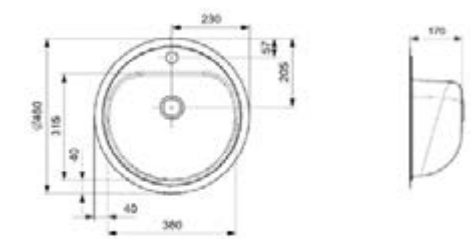

Material finish: polished inox
Without overflow

ATLANTIS

Cabinet 450 mm
Depth 170 mm
Size bowl dimension 380 x 315 mm
Total dimensions 460 mm

Material finish: polished inox

R18 2330

OSK

Cabinet 400 mm
Depth 150 mm
Size bowl dimension 236 x 296 mm
Total dimensions 282 x 342 mm