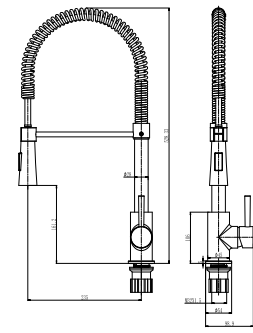

GENESIS BN

Brushed nickel
0.2 - 6.0 bar