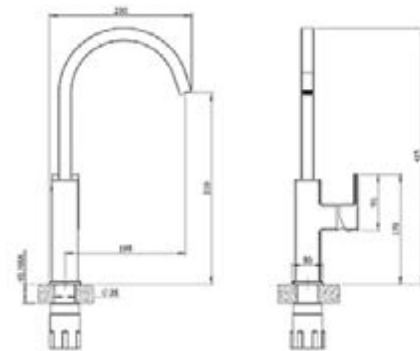

INDUS CH

Chrome
0.5 - 6.0 bar