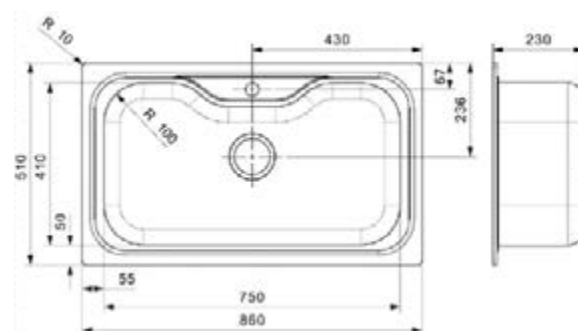

CENTURIO

R10
 Cabinet 500 mm
 Depth 180 mm
 Size bowl dimension 360 x 420 mm
 Total dimensions 860 x 500 mm

Material finish: polished inox
 Reversible sink | Pop up waste included

REGENT

10 LUX A
 Cabinet 450 mm
 Depth 170 mm
 Size bowl dimension 340 x 400 mm
 Total dimensions 805 x 480 mm

Material finish: polished inox
 Also available as left hand drainer

CENTURIO

R1.5
 Cabinet 600 mm
 Depth 180 + 130 mm
 Size bowl dimension 360 x 420 + 160 x 300 mm
 Total dimensions 950 x 500

Material finish: polished inox | Reversible sink
 Pop up waste included
 Stainless steel colander included

REGENT

30 LUX A
 Cabinet 800 mm
 Depth 170 + 170 mm
 Size bowl dimension 340 x 400 + 340 x 400 mm
 Total dimensions 1190 x 480 mm

Material finish: polished inox
 Also available as left hand drainer

JUMBO

Cabinet 900 mm
 Depth 230 mm
 Size bowl dimension 750 x 410 mm
 Total dimensions 860 x 510 mm

Material finish: polished inox
 Including tap hole

MINISTER REVERSIBLE

Cabinet 600 mm
 Depth 200 mm
 Size bowl dimension 520 x 420 mm
 Total dimensions 1000 x 500 mm