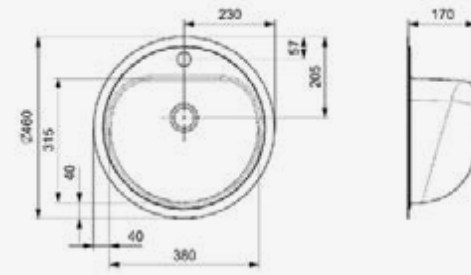

ATLANTIS

SP H NOF

Cabinet 450 mm
Depth 170 mm
Size bowl dimension 380 x 315 mm
Total dimensions 460 mm

Material finish: polished inox
Without overflow