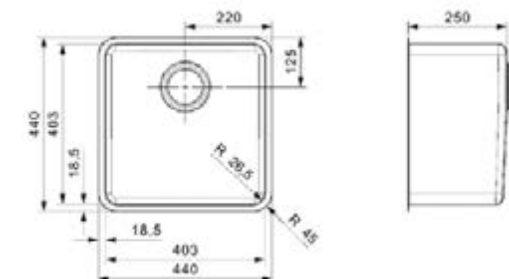

HOUSTON

34X40
 Cabinet 400 mm
 Depth 200 mm
 Size bowl dimension 340 x 400 mm
 Total dimensions 380 x 440 mm

Material finish: polished inox

HOUSTON

40X40
 Cabinet 500 mm
 Depth 200 mm
 Size bowl dimension 400 x 400 mm
 Total dimensions 440 x 440 mm

Material finish: polished inox

HOUSTON

50X40
 Cabinet 600 mm
 Depth 200 mm
 Size bowl dimension 500 x 400 mm
 Total dimensions 540 x 440 mm

Material finish: polished inox

- 15 mm radius
- Depth of 200 mm

KANSAS SINKS ARE **25 CM DEEP**

LOOK AT PAGE 93 FOR KANSAS COMMERCIAL RANGE SINKS

KANSAS

40X40

- Cabinet 450 mm
- Depth 250 mm
- Size bowl dimension 403 x 403 mm
- Total dimensions 440 x 440 mm

Material finish: polished inox

KANSAS

50X40

- Cabinet 600 mm
- Depth 250 mm
- Size bowl dimension 503 x 403 mm
- Total dimensions 540 x 440 mm

Material finish: polished inox

MODERN LIFESTYLE DESIGN

CLEAN LINES ZERO MM INNER RADIUS

ONTARIO

18 X 40

Cabinet	400 mm
Depth	190 mm
Size bowl dimension	183 x 403 mm
Total dimensions	220 x 440 mm

Material finish: polished inox