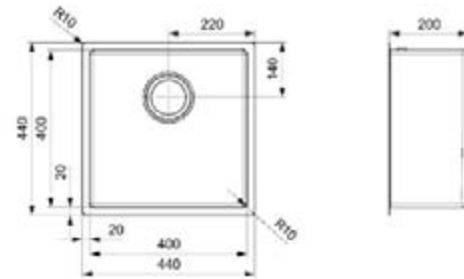

Material finish: polished inox
 Reversible sink

DAYTONA

Cabinet 600 mm
 Depth 175 mm
 Size bowl dimension 450 x 400 mm
 Total dimensions 1000 x 500 mm

Material finish: unpolished inox
 Reversible sink

LE MANS

GUN METAL

COPPER

GOLD

- 10 mm radius
- PVD-technology
- Depth of 200 mm

MIAMI
40X40 GUN METAL

Cabinet 450 mm
Depth 200 mm
Size bowl dimension 400 x 400 mm
Total dimensions 440 x 440 mm

10 mm radius | Colour matching taps and accessories available

MIAMI
50X40 GUN METAL

Cabinet 600 mm
Depth 200 mm
Size bowl dimension 500 x 400 mm
Total dimensions 540 x 440 mm

10 mm radius | Colour matching taps and accessories available

MIAMI
40X40 COPPER

Cabinet 450 mm
Depth 200 mm
Size bowl dimension 400 x 400 mm
Total dimensions 440 x 440 mm