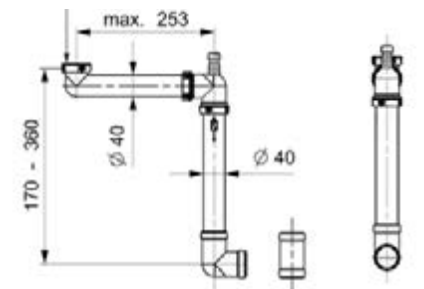

Red Dot award winner 2016
With dishwasher connection