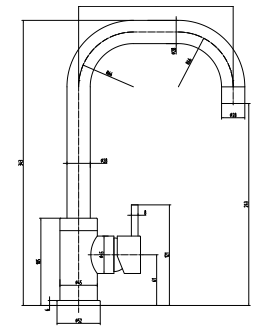

RION COPPER

PVD Brushed Copper
Colour matched to Miami sinks
0.5 - 6.0 bar

MURRAY CH

Chrome
0.2 - 5.0 bar