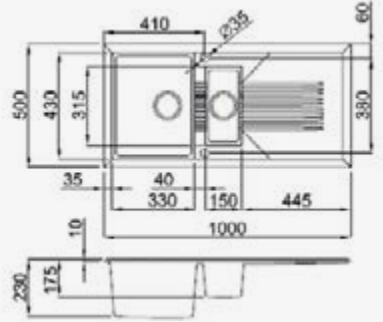

TEKNO

- 475
- Cabinet 600 mm
- Depth 230 + 175 mm
- Size bowl dimension 330 x 430 + 150 x 315 mm
- Total dimensions 1000 x 500 mm

Reversible sink