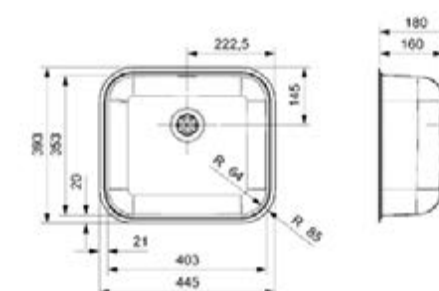

COLORADO
COMFORT L

Cabinet	450 mm
Depth	160 mm
Size bowl dimension	403 x 353 mm
Total dimensions	445 x 393 mm