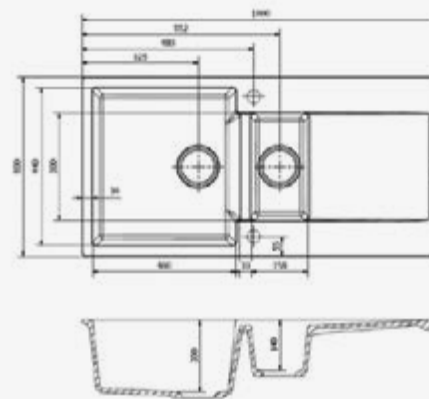

- PURE WHITE
- BLACK SILVERY

- GREY SILVERY

- Exclusive design
- Axigran
- Reversible sink