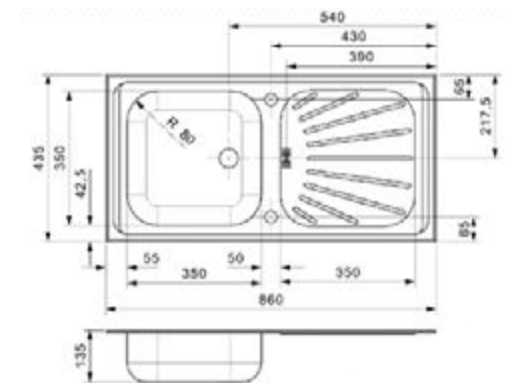

REGENT

30 LUX A
 Cabinet 800 mm
 Depth 170 + 170 mm
 Size bowl dimension 340 x 400 + 340 x 400 mm
 Total dimensions 1190 x 480 mm

Material finish: polished inox
 Also available as left hand drainer

JUMBO

Cabinet 900 mm
 Depth 230 mm
 Size bowl dimension 750 x 410 mm
 Total dimensions 860 x 510 mm

Material finish: polished inox
 Including tap hole

MINISTER REVERSIBLE

Cabinet 600 mm
 Depth 200 mm
 Size bowl dimension 520 x 420 mm
 Total dimensions 1000 x 500 mm

Material finish: polished inox
 Reversible sink

OUR SINKS ARE MADE
OF 80% RECYCLED STEEL

MORE THAN **40 YEARS**
OF EXPERIENCE

ALPHA

10

- Cabinet 500 mm
- Depth 135 mm
- Size bowl dimension 350 x 350 mm
- Total dimensions 860 x 435 mm

Material finish: matt inox
 Reversible sink

REGIDRAIN

- Cabinet 450 mm
- Depth 145 mm
- Size bowl dimension 340 x 400 mm
- Total dimensions 595 x 470 mm

Material finish: polished inox | Reversible sink
 Available with or without tap holes