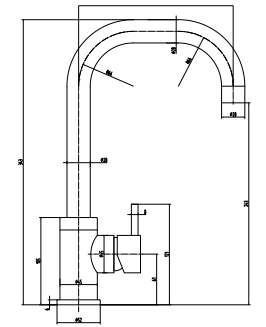

RION GUN METAL

PVD Gun Metal
Colour matched to Miami sinks
0.5 - 6.0 bar

OBION B

Black
0.2 - 6.0 bar