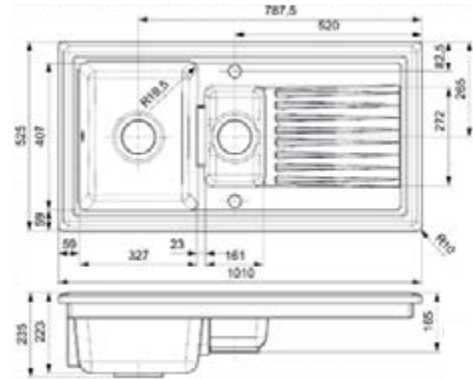

Reversible sink

RL401 CB

Cabinet 600 mm
 Depth 223 + 165 mm
 Size bowl dimension 327 x 407 + 161 + 272 mm
 Total dimensions 1010 x 525 mm

Reversible sink

RL504 CW

Cabinet 600 mm
 Depth 202 mm
 Size bowl dimension 443 x 383 mm
 Total dimensions 1000 x 500 mm