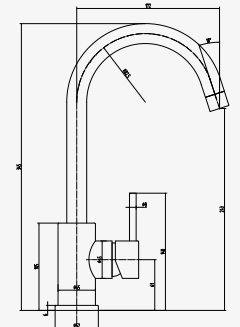

MINO BN

Brushed nickel
0.2 - 3.0 bar