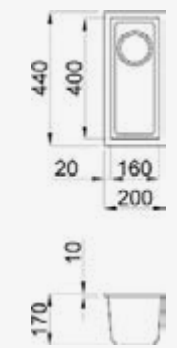

QUADRA

50
Cabinet 300 mm
Depth 170 mm
Size bowl dimension 160 x 400 mm
Total dimensions 200 x 440 mm

- BLACK METALTEK
- WHITE GRANITEK
- TITANIUM METALTEK
- CREAM GRANITEK