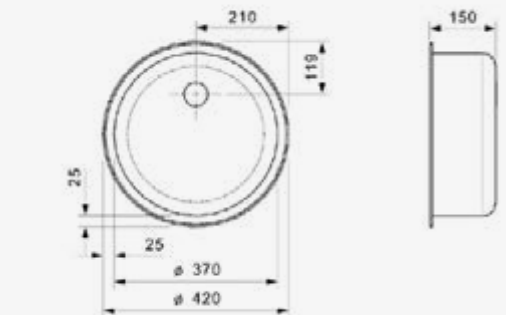

R18 370

OSP

Cabinet	450 mm
Depth	150 mm
Size bowl dimension	370 mm
Total dimensions	420 mm

Material finish: polished inox