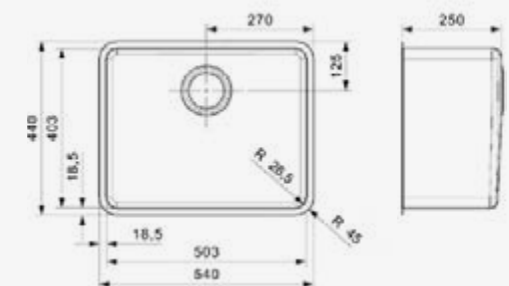

HOUSTON

34X40
 Cabinet 400 mm
 Depth 200 mm
 Size bowl dimension 340 x 400 mm
 Total dimensions 380 x 440 mm

Material finish: polished inox

HOUSTON

40X40
 Cabinet 500 mm
 Depth 200 mm
 Size bowl dimension 400 x 400 mm
 Total dimensions 440 x 440 mm

Material finish: polished inox

HOUSTON

50X40
 Cabinet 600 mm
 Depth 200 mm
 Size bowl dimension 500 x 400 mm
 Total dimensions 540 x 440 mm

Material finish: polished inox

- 15 mm radius
- Depth of 200 mm

KANSAS SINKS ARE **25 CM DEEP**

LOOK AT PAGE 93 FOR KANSAS COMMERCIAL RANGE SINKS

KANSAS

40X40

- Cabinet 450 mm
- Depth 250 mm
- Size bowl dimension 403 x 403 mm
- Total dimensions 440 x 440 mm

Material finish: polished inox

KANSAS

50X40

- Cabinet 600 mm
- Depth 250 mm
- Size bowl dimension 503 x 403 mm
- Total dimensions 540 x 440 mm

Material finish: polished inox

MODERN LIFESTYLE DESIGN

CLEAN LINES ZERO MM INNER RADIUS

ONTARIO

18 X 40

Cabinet	400 mm
Depth	190 mm
Size bowl dimension	183 x 403 mm
Total dimensions	220 x 440 mm

Material finish: polished inox