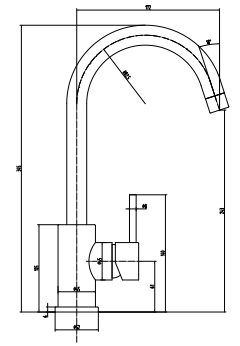

KALIX GOLD

PVD Brushed Gold
Colour matched to Miami sinks
0.5 - 6.0 bar