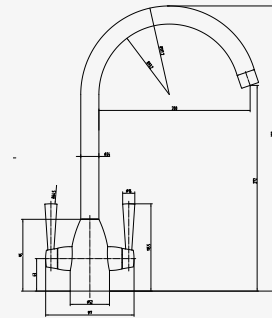

GENESIS CB

Chrome and black
0.2 - 6.0 bar