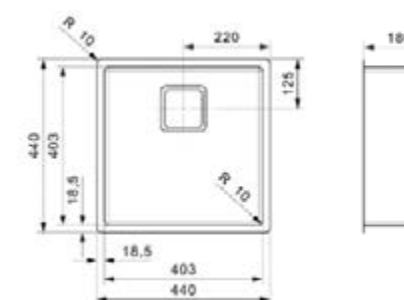

TEXAS

18X40
Cabinet 400 mm
Depth 145 mm
Size bowl dimension 183 x 403 mm
Total dimensions 220 x 440 mm

Material finish: matt inox

TEXAS

30X40
Cabinet 400 mm
Depth 180 mm
Size bowl dimension 303 x 403 mm
Total dimensions 340 x 440 mm

Material finish: matt inox

TEXAS

40X40
Cabinet 450 mm
Depth 180 mm
Size bowl dimension 403 x 403 mm
Total dimensions 440 x 440 mm

Material finish: matt inox

TEXAS

50X40
Cabinet 600 mm
Depth 200 mm
Size bowl dimension 503 x 403 mm
Total dimensions 540 x 440 mm

Material finish: matt inox

OHIO

18X40+50X40

Cabinet 800 mm
 Depth 145 + 200 mm
 Size bowl dimension 183 x 403 + 503 x 403 mm
 Total dimensions 753 x 440 mm

Material finish: matt inox

OHIO

40X40

Cabinet 450 mm
 Depth 180 mm
 Size bowl dimension 403 x 403 mm
 Total dimensions 440 x 440 mm