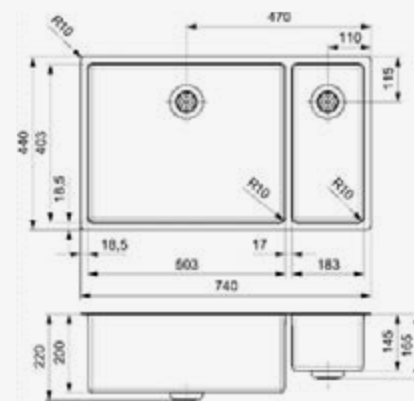

NEW YORK

40X40+40X40

Cabinet 900 mm
Depth 180 + 180 mm
Size bowl dimension 403 x 403 + 403 x 403 mm
Total dimensions 860 x 440 mm

Material finish: matt inox | 10 mm radius
With intergral strainer | Not suitable for waste disposal units

NEW YORK

18X40+50X40

Cabinet 800 mm
Depth 145 + 200 mm
Size bowl dimension 183 x 403 + 503 x 403 mm
Total dimensions 740 x 440 mm

Material finish: matt inox | 10 mm radius
With intergral strainer | Not suitable for waste disposal units

NEW YORK

50X40+18X40

Cabinet 800 mm
Depth 200 + 145 mm
Size bowl dimension 503 x 403 + 183 x 403 mm
Total dimensions 740 x 440 mm

Material finish: matt inox | 10 mm radius
With intergral strainer | Not suitable for waste disposal units