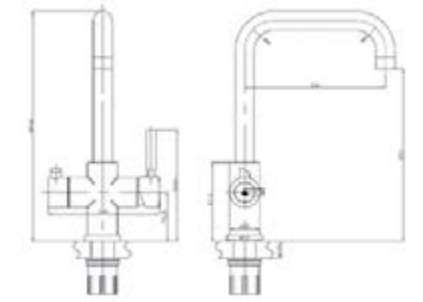

The Amanzi boiling water tap range by Reginox dispenses both standard hot & cold water as well as boiling hot water with temperature adjustable from 75 to 98 degrees Celcius. The boiling water is instantly dispensed via a child-safe spring lock action and runs through the centre of the tap ensuring the tap is always cold to the touch and provides the perfect safety feature for a busy working family. Delivering a completely safe flow of water from the spout without any of the dangerous ‘spitting’ that is sometimes associated with 3-in-1 taps. The Amanzi replaces the need for a kettle, enabling homeowners to save both space and money, it has a tank capacity of 2.4 litres and comes with a 5-year guarantee.

TECHNICAL DETAILS

TAP

- High quality 3-in-1 boiling water hot tap
- Standard hot & cold mixer on the right
- Insulated spout, ensuring it’s always cold to the touch
- Instant filtered boiling water when you want
- Child safe spring lock on the instant hot water lever
- 360 degrees swivel spout

TANK

- Touch screen digital interactive control
- Temperature adjustable from 75 to 98 degrees Celcius
- Easy clean, compact design

ADDITIONAL INFORMATION

- Replacement water filter required after 3-6 months
- Working pressure 1.0 - 3.0 bar