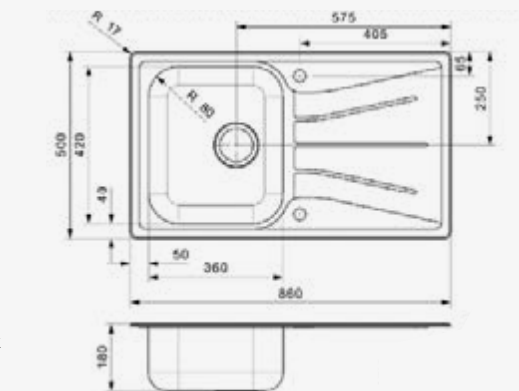

VERY EASY TO CLEAN AND
MAINTAIN DUE TO THE
LARGE RADIUS OF 64 MM ON
THE INTERNAL CORNERS

MADE OUT OF THE BEST STEEL

IB
40X40
Cabinet 450 mm
Depth 180 mm
Size bowl dimension 400 x 400 mm
Total dimensions 440 x 440 mm

Material finish: polished inox

IB
50X40
Cabinet 600 mm
Depth 200 mm
Size bowl dimension 500 x 400 mm
Total dimensions 540 x 440 mm

Material finish: polished inox

WE ALWAYS CHOOSE
HIGH-QUALITY MATERIALS
AND TECHNIQUES

DIPLOMAT

1.5 ECO

Cabinet 600 mm
 Depth 160 + 130 mm
 Size bowl dimension 360 x 420 + 160 x 300 mm
 Total dimensions 950 x 500 mm

Material finish: polished inox
 Reversible sink

DIPLOMAT

10 LUX

Cabinet 500 mm
 Depth 180 mm
 Size bowl dimension 360 x 420 mm
 Total dimensions 860 x 500 mm

Material finish: polished inox | Reversible sink
 Pop up waste included

DIPLOMAT

1.5 LUX

Cabinet 600 mm
 Depth 180 + 130 mm
 Size bowl dimension 360 x 420 + 160 x 300 mm
 Total dimensions 950 x 500 mm

Material finish: polished inox | Reversible sink
 Pop up waste included
 Stainless steel colander included