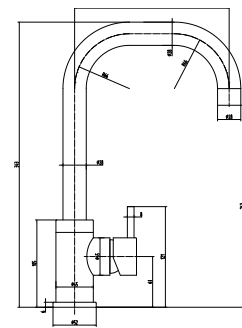

SAMARA CH

Chrome
0.2 - 6.0 bar