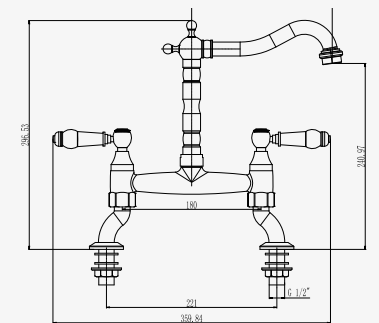

RION BN

Brushed nickel
0.5 - 6.0 bar