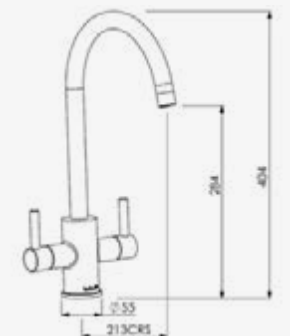

GENESIS CH

Chrome
0.2 - 6.0 bar

ELBE CH

Chrome with white ceramic handles
0.2 - 6.0 bar

GENESIS WH

Chrome with white ceramic handles
0.2 - 6.0 bar

GENESIS BH

Chrome with black ceramic handles
0.2 - 6.0 bar