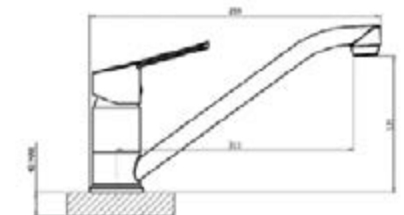

CHARENTE BN

Brushed nickel
0.2 - 6.0 bar

AURORA CH

Chrome and black
0.5 - 6.0 bar
Pull-out hose

DANIA CH

Chrome
0.1 - 6.0 bar

DOURO CH

Chrome
0.2 - 6.0 bar