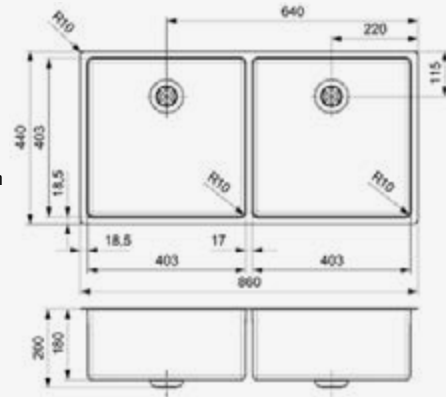

NEW YORK

34 X 40 + 18 X 40

Cabinet 600 mm
 Depth 180 + 145 mm
 Size bowl dimension 343 x 403 + 183 x 403 mm
 Total dimensions 580 x 440 mm

Material finish: matt inox | 10 mm radius
 With intergral strainer | Not suitable for
 waste disposal units

OUR SINKS ARE MADE OUT OF THE BEST STEEL

NEW YORK

34X40+34X40

Cabinet 800 mm
Depth 180 + 180 mm
Size bowl dimension 343 x 403 + 343 x 403 mm
Total dimensions 740 x 440 mm

Material finish: matt inox | 10 mm radius
With intergral strainer | Not suitable for waste disposal units

NEW YORK

40X40+40X40

Cabinet 900 mm
Depth 180 + 180 mm
Size bowl dimension 403 x 403 + 403 x 403 mm
Total dimensions 860 x 440 mm

Material finish: matt inox | 10 mm radius
With intergral strainer | Not suitable for waste disposal units