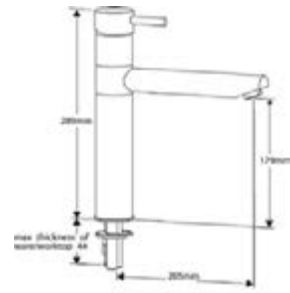

HUDSON BN

Brushed nickel
0.3 - 5.0 bar

HUDSON CB

Chrome and black
0.3 - 5.0 bar

KALIX GOLD

PVD Brushed Gold
Colour matched to Miami sinks
0.5 - 6.0 bar

HUDSON CH

Chrome
0.3 - 5.0 bar