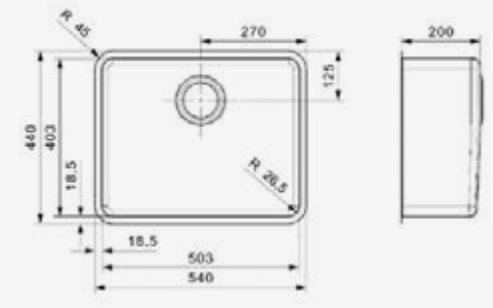

MIAMI
40X40 GOLD

Cabinet 450 mm
Depth 200 mm
Size bowl dimension 400 x 400 mm
Total dimensions 440 x 440 mm

10 mm radius | Colour matching taps and accessories available

MIAMI
50X40 GOLD

Cabinet 600 mm
Depth 200 mm
Size bowl dimension 500 x 400 mm
Total dimensions 540 x 440 mm

OHIO

50X40 ARCTIC WHITE

Cabinet 600 mm
Depth 200 mm
Size bowl dimension 503 x 403 mm
Total dimensions 540 x 440 mm

OHIO

40X40 ARCTIC WHITE

Cabinet 450 mm
Depth 180 mm
Size bowl dimension 403 x 403 mm
Total dimensions 440 x 440 mm

OHIO

50X40 ATOMIC GREY

Cabinet 600 mm
Depth 200 mm
Size bowl dimension 503 x 403 mm
Total dimensions 540 x 440 mm

OHIO

40X40 ATOMIC GREY

Cabinet 450 mm
Depth 180 mm
Size bowl dimension 403 x 403 mm
Total dimensions 440 x 440 mm