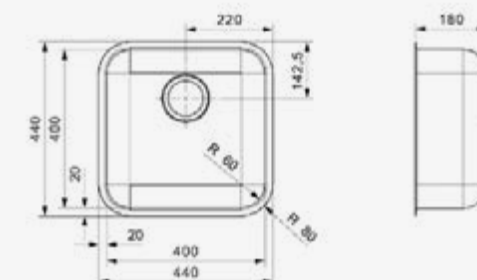

L18 390 OKG

Cabinet 450 mm
 Depth 160 mm
 Size bowl dimension 390 mm
 Total dimensions 440 mm

Material finish: polished inox

CENTURIO

L30

Cabinet 800 mm
 Depth 180 + 180 mm
 Size bowl dimension 360 x 420 + 360 x 420 mm
 Total dimensions 1150 x 490 mm

COLORADO
COMFORT L

Cabinet	450 mm
Depth	160 mm
Size bowl dimension	403 x 353 mm
Total dimensions	445 x 393 mm

Material finish: polished inox | With intergral strainer
Not suitable for waste disposal units

VERY EASY TO CLEAN AND
MAINTAIN DUE TO THE
LARGE RADIUS OF 64 MM ON
THE INTERNAL CORNERS

MADE OUT OF THE BEST STEEL

IB
40X40
Cabinet 450 mm
Depth 180 mm
Size bowl dimension 400 x 400 mm
Total dimensions 440 x 440 mm

Material finish: polished inox

IB
50X40
Cabinet 600 mm
Depth 200 mm
Size bowl dimension 500 x 400 mm
Total dimensions 540 x 440 mm

Material finish: polished inox

WE ALWAYS CHOOSE
HIGH-QUALITY MATERIALS
AND TECHNIQUES