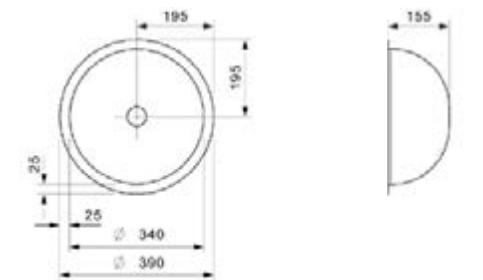

Material finish: polished inox

CARIBBEAN

SP H NOF

Cabinet	400 mm
Depth	155 mm
Size bowl dimension	340 mm
Total dimensions	390 mm

Material finish: polished inox
Without overflow

RIO

Cabinet	300 mm
Depth	125 mm
Size bowl dimension	250 mm
Total dimensions	290 mm

Material finish: polished inox

AMAZONE

Cabinet	400 mm
Depth	155 mm
Size bowl dimension	340 mm
Total dimensions	390 mm

Material finish: polished inox

AMAZONE

SP H NOF

Cabinet 400 mm
Depth 155 mm
Size bowl dimension 340 mm
Total dimensions 390 mm