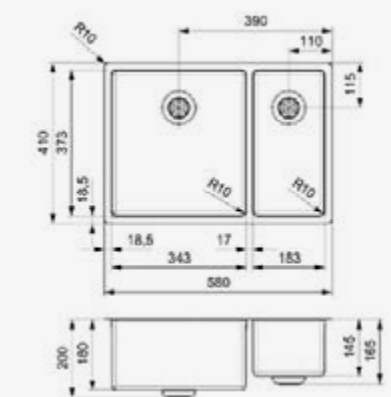

NEW JERSEY

50 X 37

Cabinet 600 mm
 Depth 200 mm
 Size bowl dimension 503 x 373 mm
 Total dimensions 540 x 410 mm

Material finish: matt inox | 10 mm radius
 With intergral strainer | Not suitable for waste disposal units

NEW JERSEY

18 X 37 + 34 X 37

Cabinet 600 mm
 Depth 145 + 180 mm
 Size bowl dimension 183 x 373 + 343 x 373 mm
 Total dimensions 580 x 410 mm

Material finish: matt inox | 10 mm radius
 With intergral strainer | Not suitable for waste disposal units

NEW JERSEY

34 X 37 + 18 X 37

Cabinet 600 mm
 Depth 180 + 145 mm
 Size bowl dimension 343 x 373 + 183 x 373 mm
 Total dimensions 580 x 410 mm

Material finish: matt inox | 10 mm radius
 With intergral strainer | Not suitable for waste disposal units