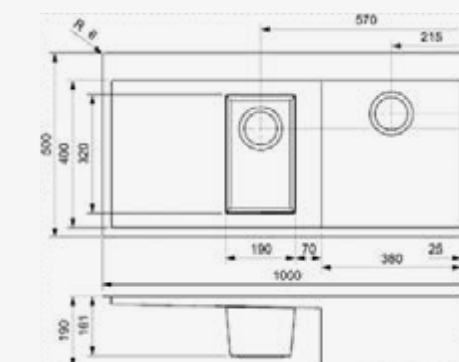

ONTARIO

50 X 40

Cabinet	600 mm
Depth	190 mm
Size bowl dimension	503 x 403 mm
Total dimensions	540 x 440 mm

Material finish: polished inox

ONTARIO

10 LHD

Cabinet	450 mm
Depth	190 mm
Size bowl dimension	405 x 400 mm
Total dimensions	860 x 500 mm

Material finish: polished inox | Pop up waste included | Available as left / right hand drainer

ONTARIO

1.5 LHD

Cabinet	800 mm
Depth	161 + 190 mm
Size bowl dimension	190 x 320 + 380 x 400 mm
Total dimensions	1000 x 500 mm

Material finish: polished inox | Pop up waste included | Available as left / right hand drainer

QUALITY IN THE KITCHEN

ALASKA

MBL
 Cabinet 600 mm
 Depth 190 + 130 mm
 Size bowl dimension 342 x 410 + 145 x 335 mm
 Total dimensions 577 x 470 mm

Material finish: polished inox

ALASKA

MBR
 Cabinet 600 mm
 Depth 130 + 190 mm
 Size bowl dimension 145 x 335 + 342 x 410 mm
 Total dimensions 577 x 470 mm

Material finish: polished inox

NEBRASKA

Cabinet 600 mm
 Depth 180 + 122 mm
 Size bowl dimension 340 x 400 + 160 x 300 mm
 Total dimensions 535 x 400 mm