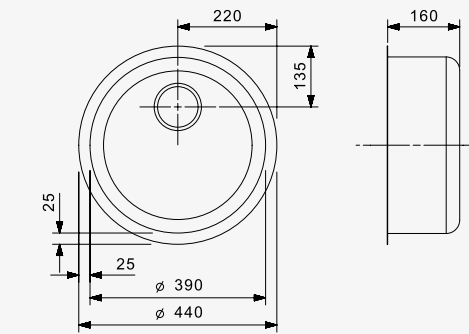

L18 390

KG H NOF

Cabinet	450 mm
Depth	160 mm
Size bowl dimension	390 mm
Total dimensions	440 mm

Material finish: polished inox
Without overflow