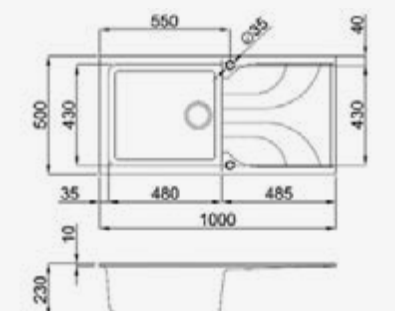

Reversible sink

● BLACK METALTEK

○ WHITE GRANITEK

● TITANIUM METALTEK

○ CREAM GRANITEK