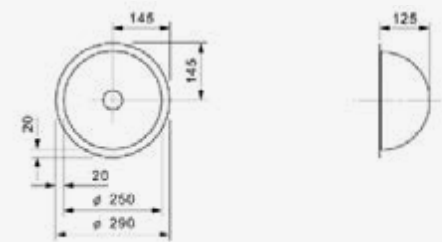

RIO

Cabinet	300 mm
Depth	125 mm
Size bowl dimension	250 mm
Total dimensions	290 mm

Material finish: polished inox