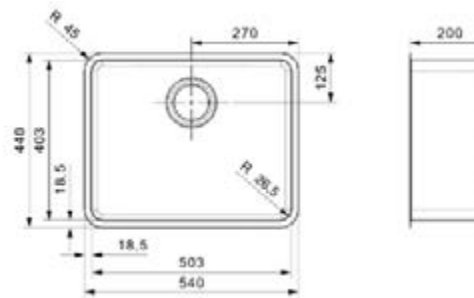

Material finish: matt inox

OHIO

18X40+50X40

Cabinet 800 mm
 Depth 145 + 200 mm
 Size bowl dimension 183 x 403 + 503 x 403 mm
 Total dimensions 753 x 440 mm

Material finish: matt inox

OHIO

40X40

Cabinet 450 mm
 Depth 180 mm
 Size bowl dimension 403 x 403 mm
 Total dimensions 440 x 440 mm

Material finish: matt inox

OHIO

50X40+18X40

Cabinet 800 mm
 Depth 200 + 145 mm
 Size bowl dimension 503 x 403 + 183 x 403 mm
 Total dimensions 753 x 440 mm

Material finish: matt inox

OHIO

50X40

Cabinet 600 mm
 Depth 200 mm
 Size bowl dimension 503 x 403 mm
 Total dimensions 540 x 440 mm

Material finish: matt inox

OHIO

40X40 TAPWING

Cabinet 450 mm
 Depth 180 mm
 Size bowl dimension 403 x 403 mm
 Total dimensions 440 x 510 mm

Material finish: matt inox
Not suitable for undermount fitting

OHIO

80X42

Cabinet 900 mm
 Depth 220 mm
 Size bowl dimension 803 x 423 mm
 Total dimensions 840 x 460 mm

Material finish: matt inox

OHIO

50X40 TAPWING

Cabinet 600 mm
 Depth 200 mm
 Size bowl dimension 503 x 403 mm
 Total dimensions 540 x 510 mm