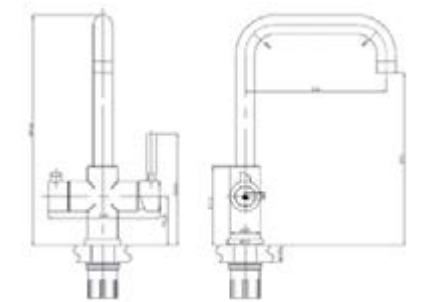

AMANZI BRUSHED COPPER

AMANZI GUN METAL

AMANZI VECHI

The Amanzi boiling water tap range by Reginox dispenses both standard hot & cold water as well as boiling hot water with temperature adjustable from 75 to 98 degrees Celcius. The boiling water is instantly dispensed via a child-safe spring lock action and runs through the centre of the tap ensuring the tap is always cold to the touch and provides the perfect safety feature for a busy working family. Delivering a completely safe flow of water from the spout without any of the dangerous ‘spitting’ that is sometimes associated with 3-in-1 taps. The Amanzi replaces the need for a kettle, enabling homeowners to save both space and money, it has a tank capacity of 2.4 litres and comes with a 5-year guarantee.