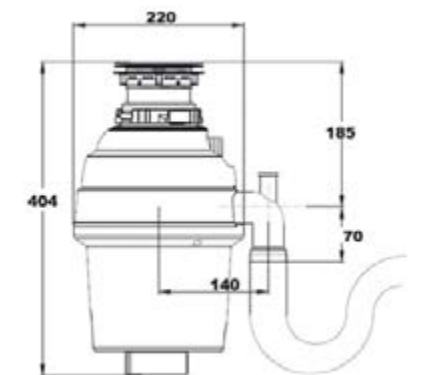

RD 70 A/S

- 2700 RPM - Jam busting speed
- Permanent magnetic motor
- Bio shield odour protection
- Torque master grinding system
- Removeable splash guard
- Deluxe sound shell
- 0.65 horse power
- 3 year warranty