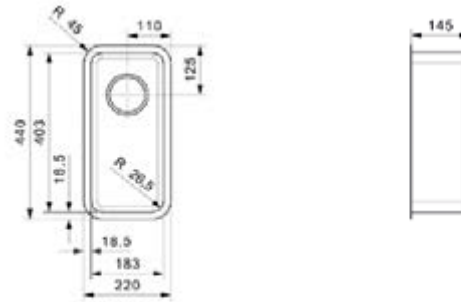

THE INNER RADIUS OF THESE SINKS IS 26.5 MM, THE BOTTOM RADIUS IS 15 MM.

UNFORGETTABLE OHIO

- 15 + 26.5 mm radius
- Easy to maintain

OHIO

18X40

Cabinet 400 mm
 Depth 145 mm
 Size bowl dimension 183 x 403 mm
 Total dimensions 220 x 440 mm

Material finish: matt inox

OHIO

18X40+50X40

Cabinet 800 mm
 Depth 145 + 200 mm
 Size bowl dimension 183 x 403 + 503 x 403 mm
 Total dimensions 753 x 440 mm

Material finish: matt inox

OHIO

40X40

Cabinet 450 mm
 Depth 180 mm
 Size bowl dimension 403 x 403 mm
 Total dimensions 440 x 440 mm

Material finish: matt inox

OHIO

50X40+18X40

Cabinet 800 mm
 Depth 200 + 145 mm
 Size bowl dimension 503 x 403 + 183 x 403 mm
 Total dimensions 753 x 440 mm

Material finish: matt inox

OHIO

50X40

Cabinet 600 mm
 Depth 200 mm
 Size bowl dimension 503 x 403 mm
 Total dimensions 540 x 440 mm