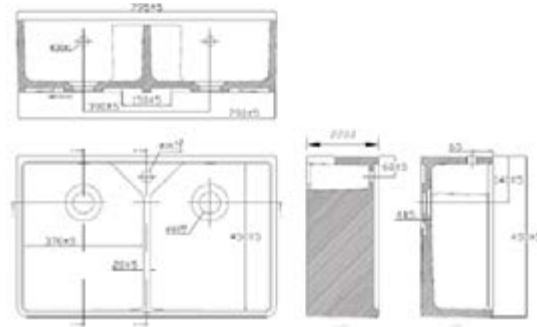

Available as main bowl left only

CERAMIC DRAINER

540 X 465 MM

Suitable for Tuscan, Mataro and Belfast sinks

DUBLIN

Cabinet 900 mm
 Depth 220 mm
 Size bowl dimension 370 x 450 + 370 x 450 mm
 Total dimensions 795 x 490 mm