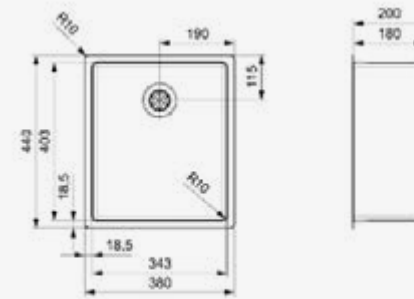

80X42

Cabinet 900 mm
 Depth 220 mm
 Size bowl dimension 803 x 423 mm
 Total dimensions 840 x 460 mm

Material finish: matt inox

OHIO

50X40 TAPWING

Cabinet 600 mm
 Depth 200 mm
 Size bowl dimension 503 x 403 mm
 Total dimensions 540 x 510 mm

- 10 mm radius
- Comfort plug

STYLISH AS NEW YORK

NEW YORK

18 X 40

Cabinet 400 mm
 Depth 145 mm
 Size bowl dimension 183 x 403 mm
 Total dimensions 220 x 440 mm

Material finish: matt inox | 10 mm radius
 With intergral strainer | Not suitable for
 waste disposal units

NEW YORK

50 X 40

Cabinet 600 mm
 Depth 200 mm
 Size bowl dimension 503 x 403 mm
 Total dimensions 540 x 440 mm

Material finish: matt inox | 10 mm radius
 With intergral strainer | Not suitable for
 waste disposal units

NEW YORK

34 X 40

Cabinet 400 mm
 Depth 180 mm
 Size bowl dimension 343 x 403 mm
 Total dimensions 380 x 440 mm

Material finish: matt inox | 10 mm radius
 With intergral strainer | Not suitable for
 waste disposal units