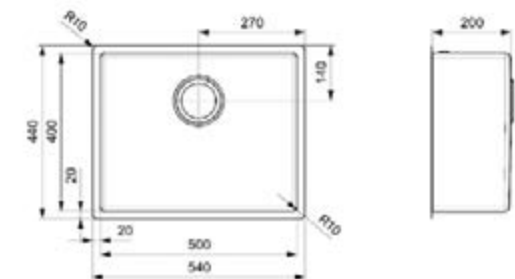

Material finish: polished inox
 Reversible sink

DAYTONA

Cabinet 600 mm
 Depth 175 mm
 Size bowl dimension 450 x 400 mm
 Total dimensions 1000 x 500 mm

Material finish: unpolished inox
 Reversible sink

LE MANS

GUN METAL

COPPER

GOLD

- 10 mm radius
- PVD-technology
- Depth of 200 mm

MIAMI
40X40 GUN METAL

Cabinet 450 mm
Depth 200 mm
Size bowl dimension 400 x 400 mm
Total dimensions 440 x 440 mm

10 mm radius | Colour matching taps and accessories available

MIAMI
50X40 GUN METAL

Cabinet 600 mm
Depth 200 mm
Size bowl dimension 500 x 400 mm
Total dimensions 540 x 440 mm

10 mm radius | Colour matching taps and accessories available

MIAMI
40X40 COPPER

Cabinet 450 mm
Depth 200 mm
Size bowl dimension 400 x 400 mm
Total dimensions 440 x 440 mm