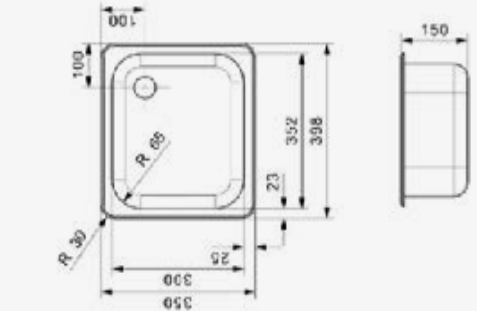

R18 3530

OSK

Cabinet 400 mm
Depth 150 mm
Size bowl dimension 300 x 352 mm
Total dimensions 350 x 398 mm

Material finish: polished inox