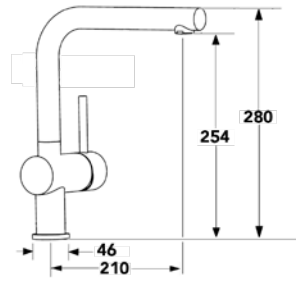

MOJAVE CH

Chrome
0.2 - 6.0 bar

RION COPPER

PVD Brushed Copper
Colour matched to Miami sinks
0.5 - 6.0 bar

MURRAY CH

Chrome
0.2 - 5.0 bar

RION GOLD

PVD Brushed Gold
Colour matched to Miami sinks
0.5 - 6.0 bar

NARVA CH

Chrome
0.1 - 6.0 bar

RION GUN METAL

PVD Gun Metal
Colour matched to Miami sinks
0.5 - 6.0 bar

OBION B

Black
0.2 - 6.0 bar

SEGURA CH

Chrome
0.2 - 6.0 bar

RION BN

Brushed nickel
0.5 - 6.0 bar

SAMARA CH

Chrome
0.2 - 6.0 bar