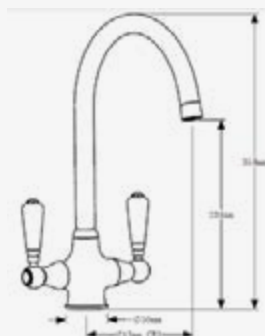

ELBE CH

Chrome with white ceramic handles
0.2 - 6.0 bar