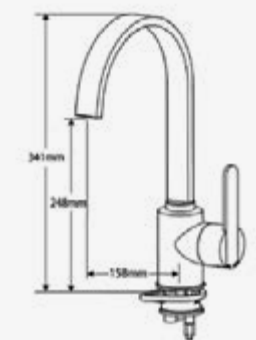

AMUR CB

Chrome and black
0.2 - 5.0 bar