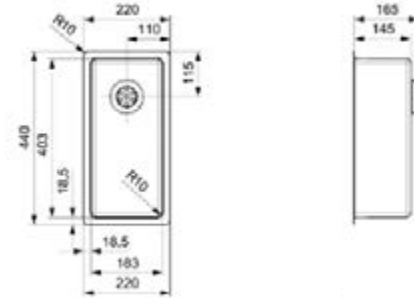

Material finish: matt inox

OHIO

50X40+18X40

Cabinet 800 mm
 Depth 200 + 145 mm
 Size bowl dimension 503 x 403 + 183 x 403 mm
 Total dimensions 753 x 440 mm

Material finish: matt inox

OHIO

50X40

Cabinet 600 mm
 Depth 200 mm
 Size bowl dimension 503 x 403 mm
 Total dimensions 540 x 440 mm

80X42

Cabinet 900 mm
 Depth 220 mm
 Size bowl dimension 803 x 423 mm
 Total dimensions 840 x 460 mm

Material finish: matt inox

OHIO

50X40 TAPWING

Cabinet 600 mm
 Depth 200 mm
 Size bowl dimension 503 x 403 mm
 Total dimensions 540 x 510 mm

- 10 mm radius
- Comfort plug

STYLISH AS NEW YORK

NEW YORK

18 X 40

Cabinet 400 mm
 Depth 145 mm
 Size bowl dimension 183 x 403 mm
 Total dimensions 220 x 440 mm

Material finish: matt inox | 10 mm radius
 With intergral strainer | Not suitable for
 waste disposal units

NEW YORK

50 X 40

Cabinet 600 mm
 Depth 200 mm
 Size bowl dimension 503 x 403 mm
 Total dimensions 540 x 440 mm

Material finish: matt inox | 10 mm radius
 With intergral strainer | Not suitable for
 waste disposal units