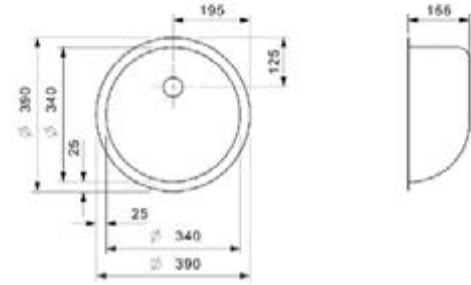

AMAZONE

SP H NOF

Cabinet 400 mm
Depth 155 mm
Size bowl dimension 340 mm
Total dimensions 390 mm

Material finish: polished inox
Without overflow