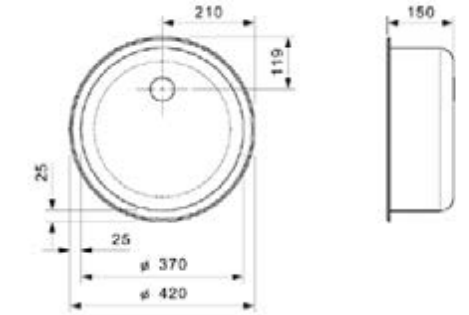

Material finish: polished inox
Without overflow

R18 370

SP H NOF

Cabinet	450 mm
Depth	150 mm
Size bowl dimension	370 mm
Total dimensions	420 mm

Material finish: polished inox
Without overflow

L18 3440

KG H NOF