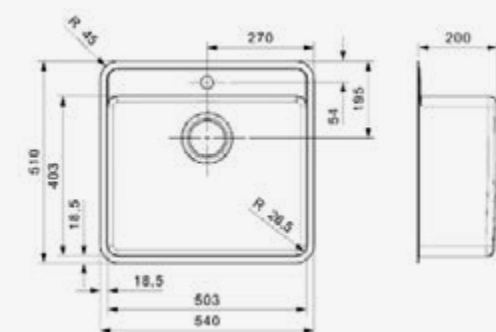

OHIO

50X40 TAPWING

Cabinet 600 mm
Depth 200 mm
Size bowl dimension 503 x 403 mm
Total dimensions 540 x 510 mm

Material finish: matt inox
Not suitable for undermount fitting