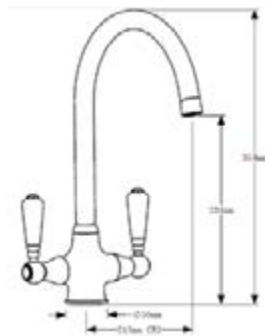

GENESIS BN

Brushed nickel
0.2 - 6.0 bar

DRAVE CH

Chrome
0.5 - 6.0 bar

GENESIS CB

Chrome and black
0.2 - 6.0 bar

ELBE BN

Brushed nickel with white ceramic handles
0.2 - 6.0 bar