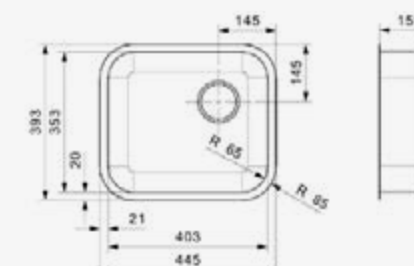

L18 390 OKG

Cabinet 450 mm
 Depth 160 mm
 Size bowl dimension 390 mm
 Total dimensions 440 mm

Material finish: polished inox

CENTURIO

L30

Cabinet 800 mm
 Depth 180 + 180 mm
 Size bowl dimension 360 x 420 + 360 x 420 mm
 Total dimensions 1150 x 490 mm

Material finish: polished inox
 Undrilled unless requested

L18 4035 OKG

Cabinet 450 mm
 Depth 150 mm
 Size bowl dimension 403 x 353 mm
 Total dimensions 445 x 393 mm

Material finish: polished inox

COLORADO COMFORT: WHERE PRACTICALITY MEETS **DIVERSITY**