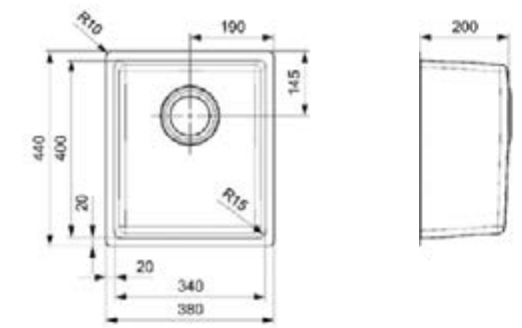

NEW JERSEY

34 X 37 + 18 X 37

Cabinet 600 mm
 Depth 180 + 145 mm
 Size bowl dimension 343 x 373 + 183 x 373 mm
 Total dimensions 580 x 410 mm

Material finish: matt inox | 10 mm radius
 With intergral strainer | Not suitable for waste disposal units

HOUSTON

34X40
 Cabinet 400 mm
 Depth 200 mm
 Size bowl dimension 340 x 400 mm
 Total dimensions 380 x 440 mm

Material finish: polished inox

HOUSTON

40X40
 Cabinet 500 mm
 Depth 200 mm
 Size bowl dimension 400 x 400 mm
 Total dimensions 440 x 440 mm