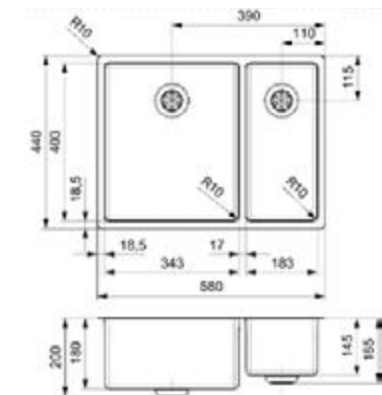

NEW YORK

18 X 40 + 34 X 40

Cabinet 600 mm
 Depth 145 + 180 mm
 Size bowl dimension 183 x 403 + 343 x 403 mm
 Total dimensions 580 x 440 mm

Material finish: matt inox | 10 mm radius
 With intergral strainer | Not suitable for
 waste disposal units

NEW YORK

40 X 40

Cabinet 450 mm
 Depth 180 mm
 Size bowl dimension 403 x 403 mm
 Total dimensions 440 x 440 mm

Material finish: matt inox | 10 mm radius
 With intergral strainer | Not suitable for
 waste disposal units

NEW YORK

34 X 40 + 18 X 40

Cabinet 600 mm
 Depth 180 + 145 mm
 Size bowl dimension 343 x 403 + 183 x 403 mm
 Total dimensions 580 x 440 mm

Material finish: matt inox | 10 mm radius
 With intergral strainer | Not suitable for
 waste disposal units