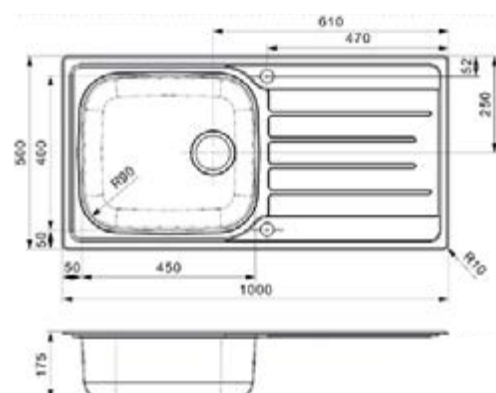

Cabinet 900 mm
 Depth 230 mm
 Size bowl dimension 750 x 410 mm
 Total dimensions 860 x 510 mm

Material finish: polished inox
 Including tap hole

MINISTER REVERSIBLE

Cabinet 600 mm
 Depth 200 mm
 Size bowl dimension 520 x 420 mm
 Total dimensions 1000 x 500 mm

R18 390 OKG

Cabinet 450 mm
 Depth 160 mm
 Size bowl dimension 390 mm
 Total dimensions 440 mm

Material finish: polished inox

GALICIA

LUX

Cabinet 450 mm
 Depth 160 mm
 Size bowl dimension 370 mm
 Total dimensions 855 x 445 mm

Material finish: polished inox
 Reversible sink

DAYTONA

Cabinet 600 mm
 Depth 175 mm
 Size bowl dimension 450 x 400 mm
 Total dimensions 1000 x 500 mm

Material finish: unpolished inox
 Reversible sink

LE MANS