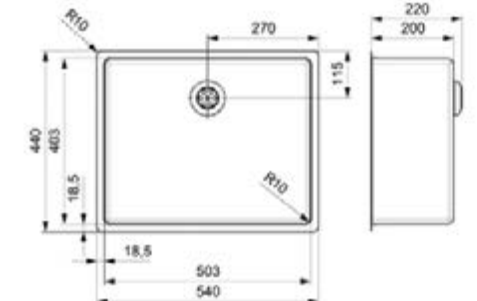

- 10 mm radius
- Comfort plug

STYLISH AS NEW YORK

NEW YORK

18 X 40

Cabinet 400 mm
 Depth 145 mm
 Size bowl dimension 183 x 403 mm
 Total dimensions 220 x 440 mm

Material finish: matt inox | 10 mm radius
 With intergral strainer | Not suitable for
 waste disposal units

NEW YORK

50 X 40

Cabinet 600 mm
 Depth 200 mm
 Size bowl dimension 503 x 403 mm
 Total dimensions 540 x 440 mm

Material finish: matt inox | 10 mm radius
 With intergral strainer | Not suitable for
 waste disposal units