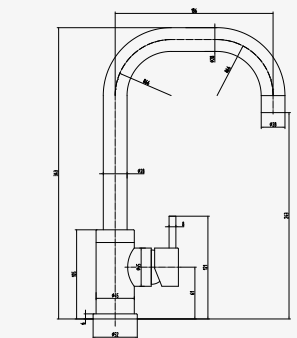

AURORA CH

Chrome and black
0.5 - 6.0 bar
Pull-out hose