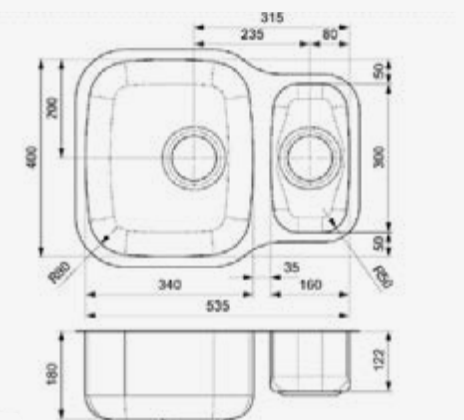

Material finish: polished inox | Pop up waste included | Available as left / right hand drainer

QUALITY IN THE KITCHEN

ALASKA

MBL
 Cabinet 600 mm
 Depth 190 + 130 mm
 Size bowl dimension 342 x 410 + 145 x 335 mm
 Total dimensions 577 x 470 mm

Material finish: polished inox

ALASKA

MBR
 Cabinet 600 mm
 Depth 130 + 190 mm
 Size bowl dimension 145 x 335 + 342 x 410 mm
 Total dimensions 577 x 470 mm

Material finish: polished inox

NEBRASKA

Cabinet 600 mm
 Depth 180 + 122 mm
 Size bowl dimension 340 x 400 + 160 x 300 mm
 Total dimensions 535 x 400 mm

Material finish: polished inox
 Reversible sink

CENTURIO

L10

Cabinet 500 mm
 Depth 180 mm
 Size bowl dimension 360 x 420 mm
 Total dimensions 850 x 490 mm

Undrilled unless requested
 Material finish: polished inox

L18 3016 OKG

Cabinet 400 mm
 Depth 122 mm
 Size bowl dimension 160 x 300 mm
 Total dimensions 185 x 325 mm

Material finish: polished inox

CENTURIO

L1.5

Cabinet 600 mm
 Depth 180 + 130 mm
 Size bowl dimension 360 x 420 + 160 x 300 mm
 Total dimensions 940 x 490 mm