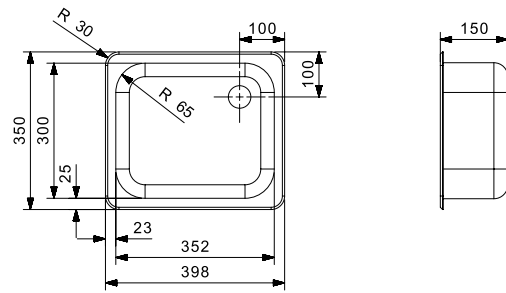

R18 3530

SP H NOF

Cabinet	400 mm
Depth	150 mm
Size bowl dimension	300 x 352 mm
Total dimensions	350 x 398 mm

Material finish: polished inox
Without overflow