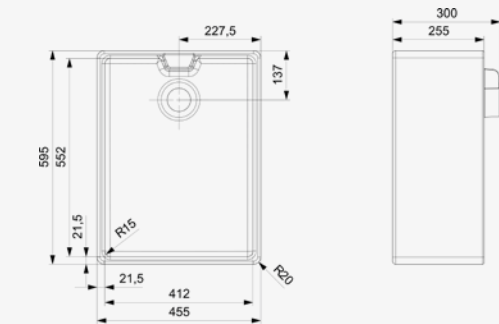

Reversible sink

RL401 CB

Cabinet 600 mm
 Depth 223 + 165 mm
 Size bowl dimension 327 x 407 + 161 + 272 mm
 Total dimensions 1010 x 525 mm

Reversible sink

RL504 CW

Cabinet 600 mm
 Depth 202 mm
 Size bowl dimension 443 x 383 mm
 Total dimensions 1000 x 500 mm

Reversible sink

RL404 CB

Cabinet 600 mm
 Depth 227 mm
 Size bowl dimension 447 x 408 mm
 Total dimensions 1015 x 525 mm

Reversible sink

BELFAST 90MM

Cabinet 600 mm
 Depth 250 mm
 Size bowl dimension 412 x 552 mm
 Total dimensions 455 x 595 mm

Not suitable for waste disposal unit

RL501 CW

Cabinet 800 mm
 Depth 200 + 145 mm
 Size bowl dimension 358 x 383 + 162 x 309 mm
 Total dimensions 1000 x 500 mm

Reversible sink

MATARO

Cabinet 600 mm
 Depth 178 mm
 Size bowl dimension 492 x 388 mm
 Total dimensions 545 x 440 mm