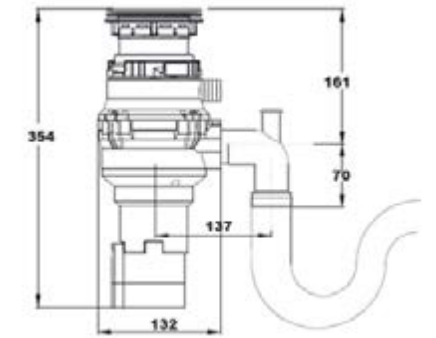

WASTE DISPOSAL UNITS

Introduced recently, the new range of waste disposal units from Reginox are manufactured by one of the worlds most recognised brands. Featuring high quality motors and premium component parts which set them apart from other leading brands, they are designed to be quiet, efficient and highly effective.

With such emphasis on excessive landfill issues and often reduced refuse collection schedules, a waste disposal unit can instantly help remove food waste and smells from leftovers as well as being kind on the environment by reducing the amount of methane gas and unwanted greenhouse emissions.

With four models to choose from and varying levels of specification, price points and all carrying the trusted Reginox brand this range is a welcome addition to our product portfolio.

WASTE DISPOSAL UNITS

RD 50

- 2600 RPM - Jam busting speed
- Permanent magnetic motor
- Bio shield odour protection
- Torque master grinding system
- Removeable splash guard
- Regular sound shell
- 0.5 horse power
- 1 year warranty