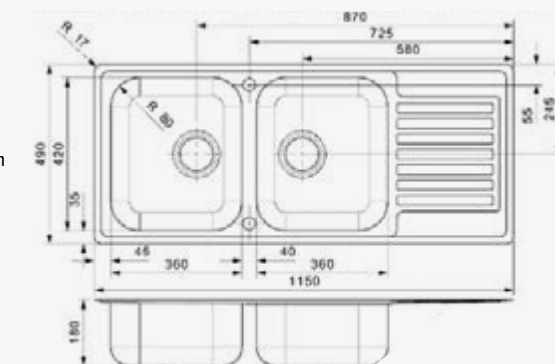

CENTURIO

L30

Cabinet 800 mm
Depth 180 + 180 mm
Size bowl dimension 360 x 420 + 360 x 420 mm
Total dimensions 1150 x 490 mm

Material finish: polished inox
Undrilled unless requested