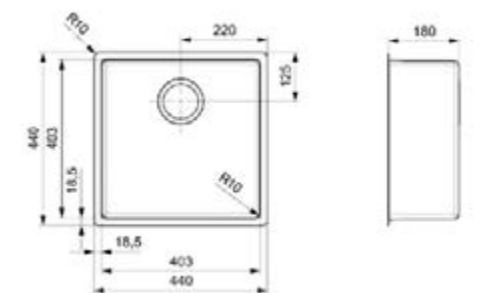

NEW YORK

40X40 OKG JET BLACK

Cabinet	450 mm
Depth	180 mm
Size bowl dimension	403 x 403 mm
Total dimensions	440 x 440 mm

10 mm radius

NEW YORK

50X40 OKG JET BLACK

Cabinet	600 mm
Depth	200 mm
Size bowl dimension	503 x 403 mm
Total dimensions	540 x 440 mm

10 mm radius