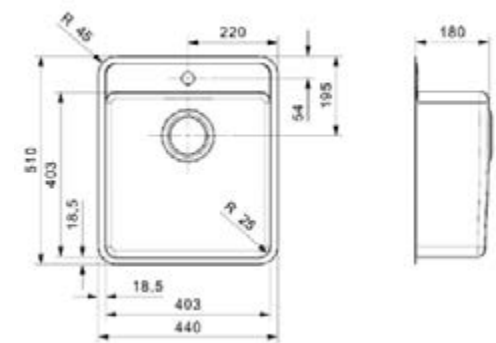

Material finish: matt inox

OHIO

18X40+50X40

Cabinet 800 mm
 Depth 145 + 200 mm
 Size bowl dimension 183 x 403 + 503 x 403 mm
 Total dimensions 753 x 440 mm

Material finish: matt inox

OHIO

40X40

Cabinet 450 mm
 Depth 180 mm
 Size bowl dimension 403 x 403 mm
 Total dimensions 440 x 440 mm

Material finish: matt inox

OHIO

50X40+18X40

Cabinet 800 mm
 Depth 200 + 145 mm
 Size bowl dimension 503 x 403 + 183 x 403 mm
 Total dimensions 753 x 440 mm

Material finish: matt inox

OHIO

50X40

Cabinet 600 mm
 Depth 200 mm
 Size bowl dimension 503 x 403 mm
 Total dimensions 540 x 440 mm

Material finish: matt inox

OHIO

40X40 TAPWING

Cabinet 450 mm
 Depth 180 mm
 Size bowl dimension 403 x 403 mm
 Total dimensions 440 x 510 mm

Material finish: matt inox
Not suitable for undermount fitting

OHIO

80X42

Cabinet 900 mm
 Depth 220 mm
 Size bowl dimension 803 x 423 mm
 Total dimensions 840 x 460 mm

Material finish: matt inox

OHIO

50X40 TAPWING

Cabinet 600 mm
 Depth 200 mm
 Size bowl dimension 503 x 403 mm
 Total dimensions 540 x 510 mm