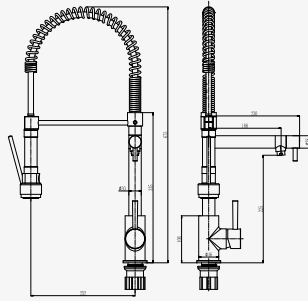

AMUR CH

Chrome
0.2 - 5.0 bar

BENI CH

Chrome
0.2 - 6.0 bar

ARIEGE CH

Chrome
0.2 - 6.0 bar

BROOKLYN CH

Chrome with black ceramic handles
0.2 - 6.0 bar

ASTORIA BN

Brushed nickel
0.4 - 5.0 bar

CAMAYA CH

Chrome
0.5 - 5.0 bar
Chef style pull-out hose

ASTORIA CH

Chrome
0.4 - 5.0 bar

CHARENTE BN

Brushed nickel
0.2 - 6.0 bar

AURORA CH

Chrome and black
0.5 - 6.0 bar
Pull-out hose

DANIA CH

Chrome
0.1 - 6.0 bar