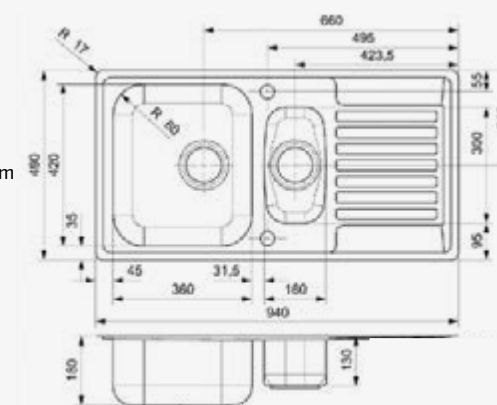

CENTURIO

L1.5

Cabinet 600 mm
Depth 180 + 130 mm
Size bowl dimension 360 x 420 + 160 x 300 mm
Total dimensions 940 x 490 mm

Material finish: polished inox
Reversible sink | Pop up waste included
Stainless steel colander included