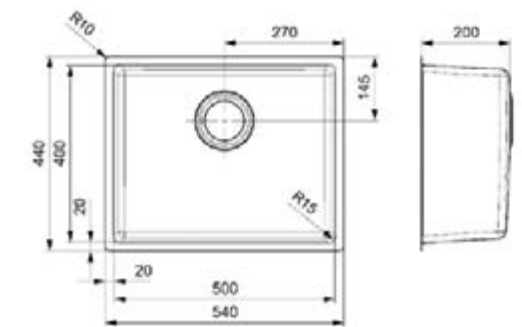

HOUSTON

34X40
 Cabinet 400 mm
 Depth 200 mm
 Size bowl dimension 340 x 400 mm
 Total dimensions 380 x 440 mm

Material finish: polished inox

HOUSTON

40X40
 Cabinet 500 mm
 Depth 200 mm
 Size bowl dimension 400 x 400 mm
 Total dimensions 440 x 440 mm

Material finish: polished inox

HOUSTON

50X40
 Cabinet 600 mm
 Depth 200 mm
 Size bowl dimension 500 x 400 mm
 Total dimensions 540 x 440 mm

Material finish: polished inox

- 15 mm radius
- Depth of 200 mm

KANSAS SINKS ARE **25 CM DEEP**

LOOK AT PAGE 93 FOR KANSAS COMMERCIAL RANGE SINKS

KANSAS

40X40

- Cabinet 450 mm
- Depth 250 mm
- Size bowl dimension 403 x 403 mm
- Total dimensions 440 x 440 mm

Material finish: polished inox

KANSAS

50X40

- Cabinet 600 mm
- Depth 250 mm
- Size bowl dimension 503 x 403 mm
- Total dimensions 540 x 440 mm

Material finish: polished inox

MODERN LIFESTYLE DESIGN

CLEAN LINES ZERO MM INNER RADIUS

ONTARIO

18 X 40

Cabinet	400 mm
Depth	190 mm
Size bowl dimension	183 x 403 mm
Total dimensions	220 x 440 mm

Material finish: polished inox