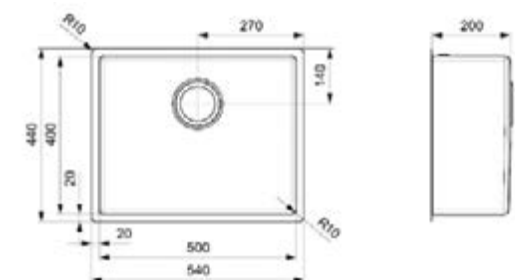

AVAILABLE IN
THREE COLOURS