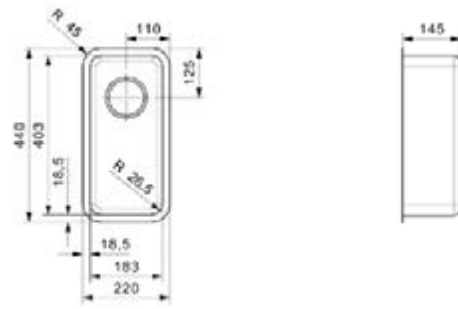

MIAMI
40X40 GOLD

Cabinet 450 mm
Depth 200 mm
Size bowl dimension 400 x 400 mm
Total dimensions 440 x 440 mm

10 mm radius | Colour matching taps and accessories available

MIAMI
50X40 GOLD

Cabinet 600 mm
Depth 200 mm
Size bowl dimension 500 x 400 mm
Total dimensions 540 x 440 mm

ARCTIC WHITE

ATOMIC GREY

MIDNIGHT SKY

- 15 + 26.5 mm radius
- Design overflow
- Easy to clean

OHIO

18X40 MIDNIGHT SKY

Cabinet 400 mm
Depth 145 mm
Size bowl dimension 183 x 403 mm
Total dimensions 220 x 440 mm

OHIO

50X40 ARCTIC WHITE

Cabinet 600 mm
Depth 200 mm
Size bowl dimension 503 x 403 mm
Total dimensions 540 x 440 mm

OHIO

40X40 ARCTIC WHITE

Cabinet 450 mm
Depth 180 mm
Size bowl dimension 403 x 403 mm
Total dimensions 440 x 440 mm