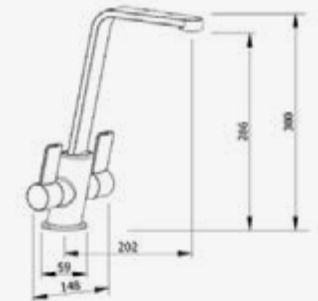

ALPINA CH

Chrome
0.2 - 6.0 bar