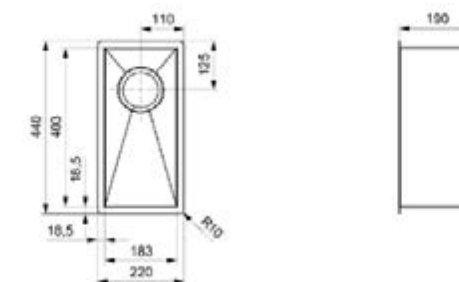

HOUSTON

34X40
 Cabinet 400 mm
 Depth 200 mm
 Size bowl dimension 340 x 400 mm
 Total dimensions 380 x 440 mm

Material finish: polished inox

HOUSTON

40X40
 Cabinet 500 mm
 Depth 200 mm
 Size bowl dimension 400 x 400 mm
 Total dimensions 440 x 440 mm

Material finish: polished inox

MODERN LIFESTYLE DESIGN

CLEAN LINES ZERO MM INNER RADIUS

ONTARIO

18 X 40

Cabinet	400 mm
Depth	190 mm
Size bowl dimension	183 x 403 mm
Total dimensions	220 x 440 mm

Material finish: polished inox

ONTARIO

50 X 40

Cabinet	600 mm
Depth	190 mm
Size bowl dimension	503 x 403 mm
Total dimensions	540 x 440 mm

Material finish: polished inox

ONTARIO

10 LHD

Cabinet	450 mm
Depth	190 mm
Size bowl dimension	405 x 400 mm
Total dimensions	860 x 500 mm

Material finish: polished inox | Pop up waste included | Available as left / right hand drainer

ONTARIO

1.5 LHD

Cabinet	800 mm
Depth	161 + 190 mm
Size bowl dimension	190 x 320 + 380 x 400 mm
Total dimensions	1000 x 500 mm