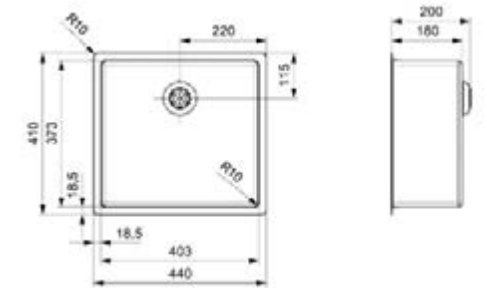

NEW YORK

18X40+50X40

Cabinet 800 mm
Depth 145 + 200 mm
Size bowl dimension 183 x 403 + 503 x 403 mm
Total dimensions 740 x 440 mm

Material finish: matt inox | 10 mm radius
With intergral strainer | Not suitable for waste disposal units

NEW YORK

50X40+18X40

Cabinet 800 mm
Depth 200 + 145 mm
Size bowl dimension 503 x 403 + 183 x 403 mm
Total dimensions 740 x 440 mm

Material finish: matt inox | 10 mm radius
With intergral strainer | Not suitable for waste disposal units

NEW JERSEY

40 X 37

Cabinet 450 mm
 Depth 180 mm
 Size bowl dimension 403 x 373 mm
 Total dimensions 440 x 410 mm

Material finish: matt inox | 10 mm radius
 With intergral strainer | Not suitable for waste disposal units

NEW JERSEY

50 X 37

Cabinet 600 mm
 Depth 200 mm
 Size bowl dimension 503 x 373 mm
 Total dimensions 540 x 410 mm

Material finish: matt inox | 10 mm radius
 With intergral strainer | Not suitable for waste disposal units