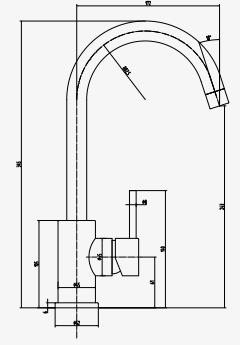

KALIX GUN METAL

PVD Gun Metal
Colour matched to Miami sinks
0.5 - 6.0 bar

INDUS CH

Chrome
0.5 - 6.0 bar