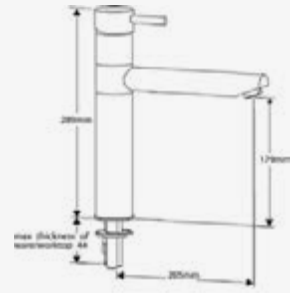

HUDSON BN

Brushed nickel
0.3 - 5.0 bar

HUDSON CB

Chrome and black
0.3 - 5.0 bar

KALIX GOLD

PVD Brushed Gold
Colour matched to Miami sinks
0.5 - 6.0 bar

HUDSON CH

Chrome
0.3 - 5.0 bar