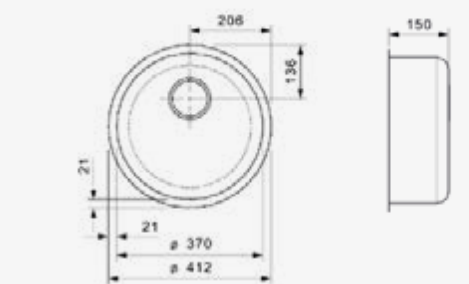

L18 370

OKG

Cabinet	450 mm
Depth	150 mm
Size bowl dimension	370 mm
Total dimensions	412 mm

Material finish: polished inox