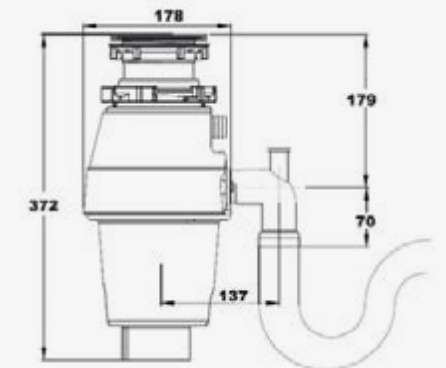

RD 60

- 2600 RPM - Jam busting speed
- Permanent magnetic motor
- Bio shield odour protection
- Torque master grinding system
- Removeable splash guard
- Deluxe sound shell
- 0.55 horse power
- 2 year warranty