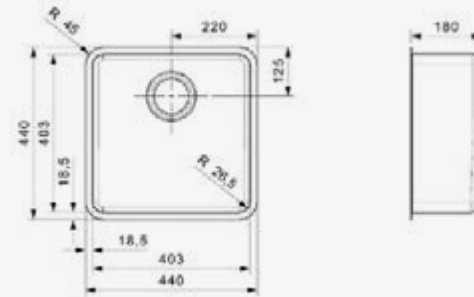

Material finish: matt inox

OHIO

18X40+50X40

Cabinet 800 mm
 Depth 145 + 200 mm
 Size bowl dimension 183 x 403 + 503 x 403 mm
 Total dimensions 753 x 440 mm

Material finish: matt inox

OHIO

40X40

Cabinet 450 mm
 Depth 180 mm
 Size bowl dimension 403 x 403 mm
 Total dimensions 440 x 440 mm

Material finish: matt inox

OHIO

50X40+18X40

Cabinet 800 mm
 Depth 200 + 145 mm
 Size bowl dimension 503 x 403 + 183 x 403 mm
 Total dimensions 753 x 440 mm

Material finish: matt inox

OHIO

50X40

Cabinet 600 mm
 Depth 200 mm
 Size bowl dimension 503 x 403 mm
 Total dimensions 540 x 440 mm