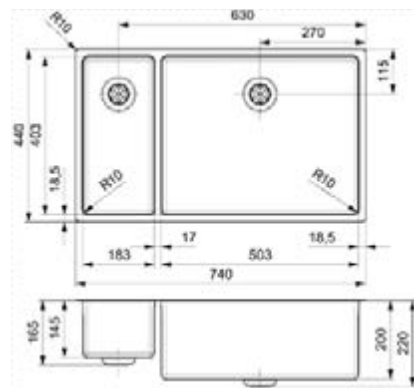

OUR SINKS ARE MADE OUT OF THE BEST STEEL

NEW YORK

34X40+34X40

Cabinet 800 mm
Depth 180 + 180 mm
Size bowl dimension 343 x 403 + 343 x 403 mm
Total dimensions 740 x 440 mm

Material finish: matt inox | 10 mm radius
With intergral strainer | Not suitable for waste disposal units

NEW YORK

40X40+40X40

Cabinet 900 mm
Depth 180 + 180 mm
Size bowl dimension 403 x 403 + 403 x 403 mm
Total dimensions 860 x 440 mm

Material finish: matt inox | 10 mm radius
With intergral strainer | Not suitable for waste disposal units

NEW YORK

18X40+50X40

Cabinet 800 mm
Depth 145 + 200 mm
Size bowl dimension 183 x 403 + 503 x 403 mm
Total dimensions 740 x 440 mm

Material finish: matt inox | 10 mm radius
With intergral strainer | Not suitable for waste disposal units