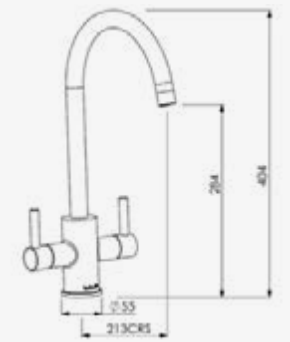

GENESIS BN

Brushed nickel
0.2 - 6.0 bar

DRAVE CH

Chrome
0.5 - 6.0 bar

GENESIS CB

Chrome and black
0.2 - 6.0 bar

ELBE BN

Brushed nickel with white ceramic handles
0.2 - 6.0 bar