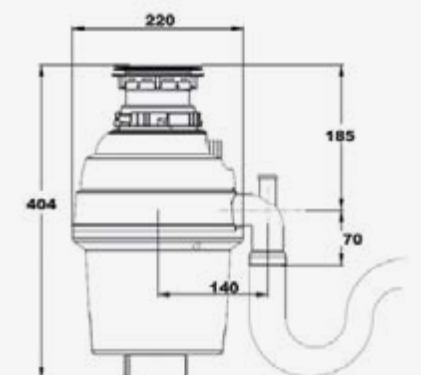

RD 100 I A/S

- 2700 RPM - Jam busting speed
- Permanent magnetic motor
- Bio shield odour protection
- Torque master grinding system
- Removeable splash guard
- Deluxe plus sound shell
- 0.75 horse power
- 3 year warranty