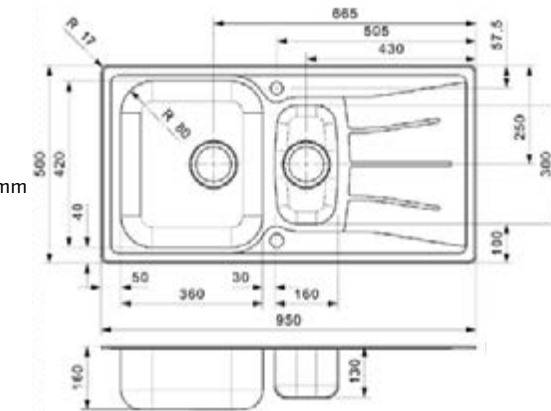

VERY EASY TO CLEAN AND
MAINTAIN DUE TO THE
LARGE RADIUS OF 64 MM ON
THE INTERNAL CORNERS

MADE OUT OF THE BEST STEEL

IB
40X40
Cabinet 450 mm
Depth 180 mm
Size bowl dimension 400 x 400 mm
Total dimensions 440 x 440 mm

Material finish: polished inox

IB
50X40
Cabinet 600 mm
Depth 200 mm
Size bowl dimension 500 x 400 mm
Total dimensions 540 x 440 mm

Material finish: polished inox

WE ALWAYS CHOOSE
HIGH-QUALITY MATERIALS
AND TECHNIQUES

DIPLOMAT

1.5 ECO

Cabinet 600 mm
 Depth 160 + 130 mm
 Size bowl dimension 360 x 420 + 160 x 300 mm
 Total dimensions 950 x 500 mm

Material finish: polished inox
 Reversible sink

DIPLOMAT

10 LUX

Cabinet 500 mm
 Depth 180 mm
 Size bowl dimension 360 x 420 mm
 Total dimensions 860 x 500 mm