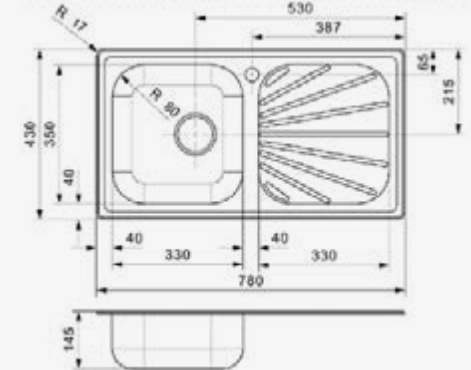

Material finish: polished inox

BETA

10 BAP

Cabinet 450 mm
Depth 145 mm
Size bowl dimension 330 x 350 mm
Total dimensions 780 x 430 mm

Material finish: polished inox
Without overflow | Undrilled unless requested