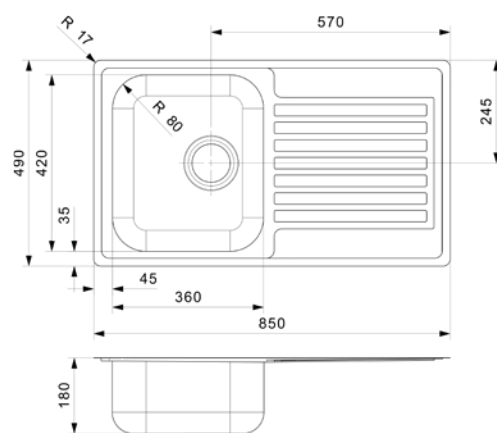

Material finish: polished inox | Pop up waste included | Available as left / right hand drainer

QUALITY IN THE KITCHEN

ALASKA

MBL
 Cabinet 600 mm
 Depth 190 + 130 mm
 Size bowl dimension 342 x 410 + 145 x 335 mm
 Total dimensions 577 x 470 mm

Material finish: polished inox

ALASKA

MBR
 Cabinet 600 mm
 Depth 130 + 190 mm
 Size bowl dimension 145 x 335 + 342 x 410 mm
 Total dimensions 577 x 470 mm

Material finish: polished inox

NEBRASKA

Cabinet 600 mm
 Depth 180 + 122 mm
 Size bowl dimension 340 x 400 + 160 x 300 mm
 Total dimensions 535 x 400 mm

Material finish: polished inox
 Reversible sink

CENTURIO

L10

Cabinet 500 mm
 Depth 180 mm
 Size bowl dimension 360 x 420 mm
 Total dimensions 850 x 490 mm

Undrilled unless requested
 Material finish: polished inox

L18 3016 OKG

Cabinet 400 mm
 Depth 122 mm
 Size bowl dimension 160 x 300 mm
 Total dimensions 185 x 325 mm

Material finish: polished inox

CENTURIO

L1.5

Cabinet 600 mm
 Depth 180 + 130 mm
 Size bowl dimension 360 x 420 + 160 x 300 mm
 Total dimensions 940 x 490 mm