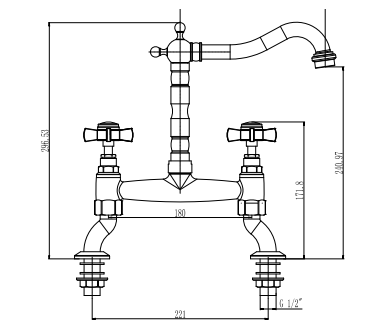

MOJAVE CH

Chrome
0.2 - 6.0 bar

RION COPPER

PVD Brushed Copper
Colour matched to Miami sinks
0.5 - 6.0 bar

MURRAY CH

Chrome
0.2 - 5.0 bar

RION GOLD

PVD Brushed Gold
Colour matched to Miami sinks
0.5 - 6.0 bar

NARVA CH

Chrome
0.1 - 6.0 bar

RION GUN METAL

PVD Gun Metal
Colour matched to Miami sinks
0.5 - 6.0 bar

OBION B

Black
0.2 - 6.0 bar

SEGURA CH

Chrome
0.2 - 6.0 bar

RION BN

Brushed nickel
0.5 - 6.0 bar

SAMARA CH

Chrome
0.2 - 6.0 bar