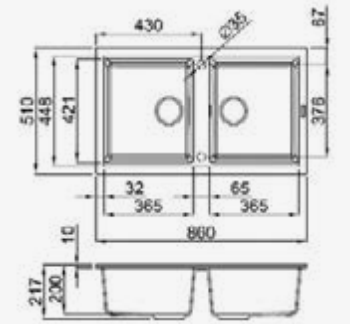

BEST

450

Cabinet 900 mm
Depth 200 + 200 mm
Size bowl dimension 365 x 421 + 365 x 421 mm
Total dimensions 860 x 510 mm