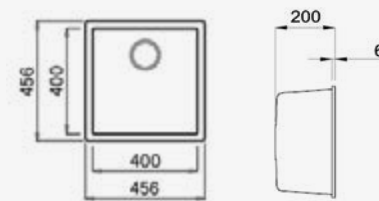

MULTA

102

Cabinet 500 mm
Depth 200 mm
Size bowl dimension 400 x 400 mm
Total dimensions 456 x 456 mm

● BLACK ○ WHITE ● LIGHT GREY

Material: Keratek+

EASY COLLECTION

Minimal in design, this compact bowl and half granite sink with its clean lines will suit any contemporary kitchen.