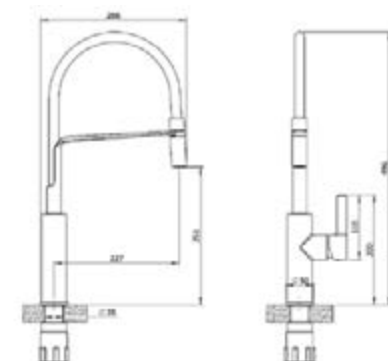

AURORA CH

Chrome and black
0.5 - 6.0 bar
Pull-out hose