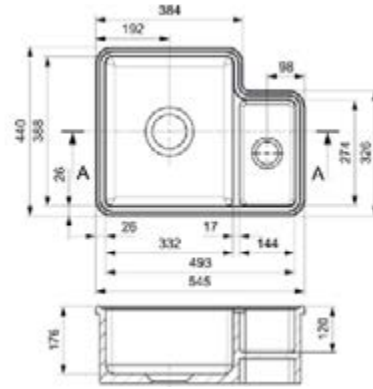

Not suitable for waste disposal unit

RL501 CW

Cabinet 800 mm
 Depth 200 + 145 mm
 Size bowl dimension 358 x 383 + 162 x 309 mm
 Total dimensions 1000 x 500 mm

Reversible sink

MATARO

Cabinet 600 mm
 Depth 178 mm
 Size bowl dimension 492 x 388 mm
 Total dimensions 545 x 440 mm

Not suitable for waste disposal unit

FOR MORE INFORMATION TAKE A LOOK AT
WWW.REGINOX.CO.UK

TUSCANY

Cabinet 600 mm
 Depth 176 + 120 mm
 Size bowl dimension 332 x 388 + 144 x 274 mm
 Total dimensions 545 x 440 mm

Available as main bowl left only

CERAMIC DRAINER

540 X 465 MM

Suitable for Tuscan, Mataro and Belfast sinks

DUBLIN

Cabinet 900 mm
 Depth 220 mm
 Size bowl dimension 370 x 450 + 370 x 450 mm
 Total dimensions 795 x 490 mm