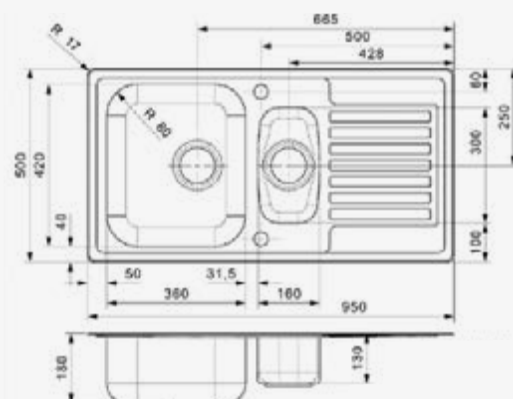

CENTURIO

R10
 Cabinet 500 mm
 Depth 180 mm
 Size bowl dimension 360 x 420 mm
 Total dimensions 860 x 500 mm

Material finish: polished inox
 Reversible sink | Pop up waste included

REGENT

10 LUX A
 Cabinet 450 mm
 Depth 170 mm
 Size bowl dimension 340 x 400 mm
 Total dimensions 805 x 480 mm

Material finish: polished inox
 Also available as left hand drainer

CENTURIO

R1.5
 Cabinet 600 mm
 Depth 180 + 130 mm
 Size bowl dimension 360 x 420 + 160 x 300 mm
 Total dimensions 950 x 500

Material finish: polished inox | Reversible sink
 Pop up waste included
 Stainless steel colander included

REGENT

30 LUX A
 Cabinet 800 mm
 Depth 170 + 170 mm
 Size bowl dimension 340 x 400 + 340 x 400 mm
 Total dimensions 1190 x 480 mm

Material finish: polished inox
 Also available as left hand drainer

JUMBO