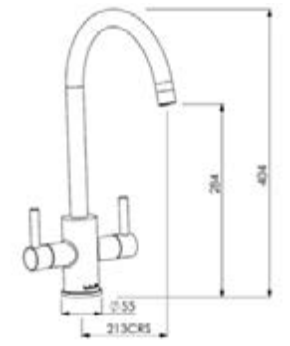

DRAVE CH

Chrome
0.5 - 6.0 bar