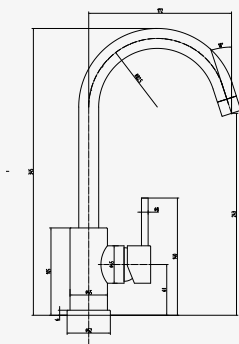

HUDSON CB

Chrome and black
0.3 - 5.0 bar

KALIX GOLD

PVD Brushed Gold
Colour matched to Miami sinks
0.5 - 6.0 bar

HUDSON CH

Chrome
0.3 - 5.0 bar

KALIX GUN METAL

PVD Gun Metal
Colour matched to Miami sinks
0.5 - 6.0 bar

INDUS CH

Chrome
0.5 - 6.0 bar

KUBINA CH

Chrome
0.2 - 6.0 bar

KALIX BN

Brushed nickel
0.5 - 6.0 bar

MINO BN

Brushed nickel
0.2 - 3.0 bar

KALIX COPPER

PVD Brushed Copper
Colour matched to Miami sinks
0.5 - 6.0 bar

MINO CH

Chrome
0.2 - 3.0 bar