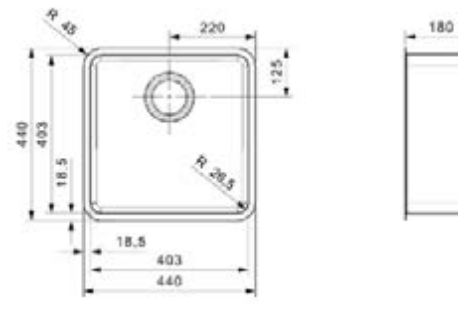

OHIO

50X40 ARCTIC WHITE

Cabinet 600 mm
Depth 200 mm
Size bowl dimension 503 x 403 mm
Total dimensions 540 x 440 mm

OHIO

40X40 ARCTIC WHITE

Cabinet 450 mm
Depth 180 mm
Size bowl dimension 403 x 403 mm
Total dimensions 440 x 440 mm

OHIO

50X40 ATOMIC GREY

Cabinet 600 mm
Depth 200 mm
Size bowl dimension 503 x 403 mm
Total dimensions 540 x 440 mm

OHIO

40X40 ATOMIC GREY

Cabinet 450 mm
Depth 180 mm
Size bowl dimension 403 x 403 mm
Total dimensions 440 x 440 mm

OHIO

40X40 MIDNIGHT SKY

Cabinet 450 mm
Depth 180 mm
Size bowl dimension 403 x 403 mm
Total dimensions 440 x 440 mm

HIGH-QUALITY
APPEARANCE

OHIO

50X40 MIDNIGHT SKY

Cabinet 600 mm
Depth 200 mm
Size bowl dimension 503 x 403 mm
Total dimensions 540 x 440 mm