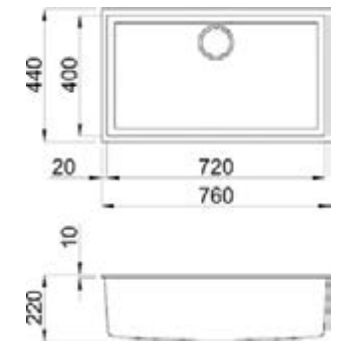

MULTA

105

Cabinet 600 mm
Depth 200 mm
Size bowl dimension 500 x 400 mm
Total dimensions 556 x 456 mm

● BLACK ○ WHITE ● LIGHT GREY

Material: Keratek+

MULTA

130

Cabinet 800 mm
Depth 200 mm
Size bowl dimension 700 x 400 mm
Total dimensions 756 x 456 mm

● BLACK ○ WHITE ● LIGHT GREY

Material: Keratek+

QUADRA COLLECTION

A minimalistic sink collection which, due to its simplicity, succeeds to highlight its modern and clean shapes.

QUADRA

130
 Cabinet 800 mm
 Depth 220 mm
 Size bowl dimension 720 x 400 mm
 Total dimensions 760 x 440 mm