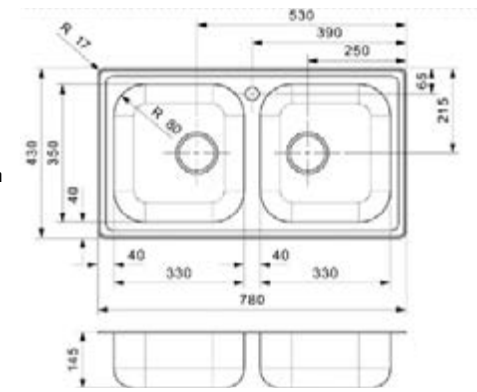

BETA

20 BAP

Cabinet 800 mm
Depth 145 + 145 mm
Size bowl dimension 330 x 350 + 330 x 350 mm
Total dimensions 780 x 430 mm

Material finish: polished inox
Without overflow | Undrilled unless requested