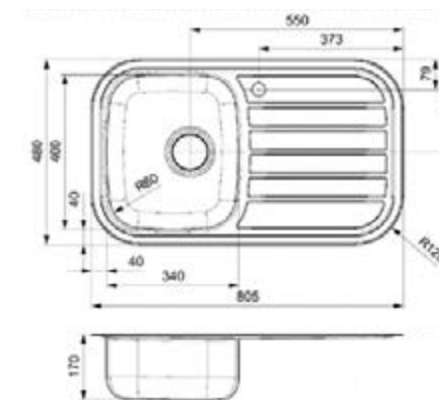

DIPLOMAT

20

Cabinet 800 mm
 Depth 180 + 180 mm
 Size bowl dimension 360 x 420 + 360 x 420 mm
 Total dimensions 860 x 500 mm

Material finish: polished inox
 Including tap hole | Overflow in right hand bowl

CENTURIO

R10
 Cabinet 500 mm
 Depth 180 mm
 Size bowl dimension 360 x 420 mm
 Total dimensions 860 x 500 mm

Material finish: polished inox
 Reversible sink | Pop up waste included

REGENT

10 LUX A
 Cabinet 450 mm
 Depth 170 mm
 Size bowl dimension 340 x 400 mm
 Total dimensions 805 x 480 mm

Material finish: polished inox
 Also available as left hand drainer

CENTURIO

R1.5
 Cabinet 600 mm
 Depth 180 + 130 mm
 Size bowl dimension 360 x 420 + 160 x 300 mm
 Total dimensions 950 x 500

Material finish: polished inox | Reversible sink
 Pop up waste included
 Stainless steel colander included

REGENT

30 LUX A
 Cabinet 800 mm
 Depth 170 + 170 mm
 Size bowl dimension 340 x 400 + 340 x 400 mm
 Total dimensions 1190 x 480 mm

Material finish: polished inox
 Also available as left hand drainer

JUMBO