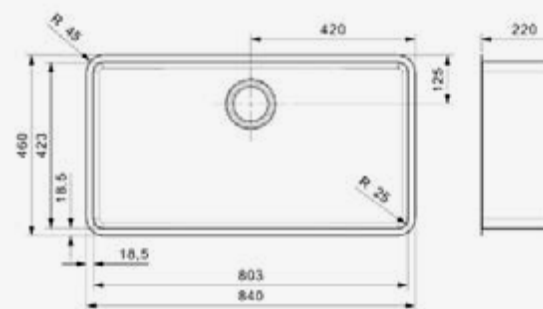

Material finish: matt inox

OHIO

18X40+50X40

Cabinet 800 mm
 Depth 145 + 200 mm
 Size bowl dimension 183 x 403 + 503 x 403 mm
 Total dimensions 753 x 440 mm

Material finish: matt inox

OHIO

40X40

Cabinet 450 mm
 Depth 180 mm
 Size bowl dimension 403 x 403 mm
 Total dimensions 440 x 440 mm

Material finish: matt inox

OHIO

50X40+18X40

Cabinet 800 mm
 Depth 200 + 145 mm
 Size bowl dimension 503 x 403 + 183 x 403 mm
 Total dimensions 753 x 440 mm

Material finish: matt inox

OHIO

50X40

Cabinet 600 mm
 Depth 200 mm
 Size bowl dimension 503 x 403 mm
 Total dimensions 540 x 440 mm

Material finish: matt inox

OHIO

40X40 TAPWING

Cabinet 450 mm
 Depth 180 mm
 Size bowl dimension 403 x 403 mm
 Total dimensions 440 x 510 mm

Material finish: matt inox
Not suitable for undermount fitting

OHIO

80X42

Cabinet 900 mm
 Depth 220 mm
 Size bowl dimension 803 x 423 mm
 Total dimensions 840 x 460 mm

Material finish: matt inox

OHIO

50X40 TAPWING

Cabinet 600 mm
 Depth 200 mm
 Size bowl dimension 503 x 403 mm
 Total dimensions 540 x 510 mm