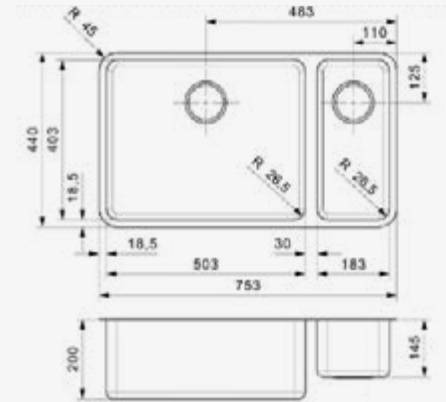

Material finish: matt inox

OHIO

18X40+50X40

Cabinet 800 mm
 Depth 145 + 200 mm
 Size bowl dimension 183 x 403 + 503 x 403 mm
 Total dimensions 753 x 440 mm

Material finish: matt inox

OHIO

40X40

Cabinet 450 mm
 Depth 180 mm
 Size bowl dimension 403 x 403 mm
 Total dimensions 440 x 440 mm

Material finish: matt inox

OHIO

50X40+18X40

Cabinet 800 mm
 Depth 200 + 145 mm
 Size bowl dimension 503 x 403 + 183 x 403 mm
 Total dimensions 753 x 440 mm

Material finish: matt inox

OHIO

50X40

Cabinet 600 mm
 Depth 200 mm
 Size bowl dimension 503 x 403 mm
 Total dimensions 540 x 440 mm

Material finish: matt inox

OHIO

40X40 TAPWING

Cabinet 450 mm
 Depth 180 mm
 Size bowl dimension 403 x 403 mm
 Total dimensions 440 x 510 mm

Material finish: matt inox
Not suitable for undermount fitting

OHIO

80X42

Cabinet 900 mm
 Depth 220 mm
 Size bowl dimension 803 x 423 mm
 Total dimensions 840 x 460 mm

Material finish: matt inox

OHIO

50X40 TAPWING

Cabinet 600 mm
 Depth 200 mm
 Size bowl dimension 503 x 403 mm
 Total dimensions 540 x 510 mm