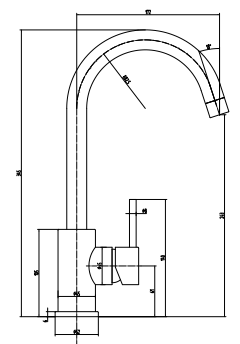

HUDSON CB

Chrome and black
0.3 - 5.0 bar

KALIX GOLD

PVD Brushed Gold
Colour matched to Miami sinks
0.5 - 6.0 bar

HUDSON CH

Chrome
0.3 - 5.0 bar

KALIX GUN METAL

PVD Gun Metal
Colour matched to Miami sinks
0.5 - 6.0 bar

INDUS CH

Chrome
0.5 - 6.0 bar

KUBINA CH

Chrome
0.2 - 6.0 bar

KALIX BN

Brushed nickel
0.5 - 6.0 bar

MINO BN

Brushed nickel
0.2 - 3.0 bar

KALIX COPPER

PVD Brushed Copper
Colour matched to Miami sinks
0.5 - 6.0 bar

MINO CH

Chrome
0.2 - 3.0 bar