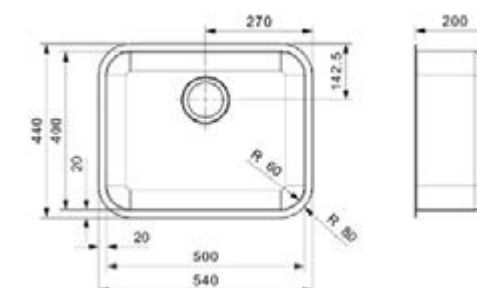

COLORADO
COMFORT L

Cabinet	450 mm
Depth	160 mm
Size bowl dimension	403 x 353 mm
Total dimensions	445 x 393 mm

Material finish: polished inox | With intergral strainer
Not suitable for waste disposal units

VERY EASY TO CLEAN AND
MAINTAIN DUE TO THE
LARGE RADIUS OF 64 MM ON
THE INTERNAL CORNERS

MADE OUT OF THE BEST STEEL

IB
40X40
Cabinet 450 mm
Depth 180 mm
Size bowl dimension 400 x 400 mm
Total dimensions 440 x 440 mm

Material finish: polished inox

IB
50X40
Cabinet 600 mm
Depth 200 mm
Size bowl dimension 500 x 400 mm
Total dimensions 540 x 440 mm

Material finish: polished inox

WE ALWAYS CHOOSE
HIGH-QUALITY MATERIALS
AND TECHNIQUES

DIPLOMAT

1.5 ECO

Cabinet 600 mm
 Depth 160 + 130 mm
 Size bowl dimension 360 x 420 + 160 x 300 mm
 Total dimensions 950 x 500 mm

Material finish: polished inox
 Reversible sink

DIPLOMAT

10 LUX

Cabinet 500 mm
 Depth 180 mm
 Size bowl dimension 360 x 420 mm
 Total dimensions 860 x 500 mm