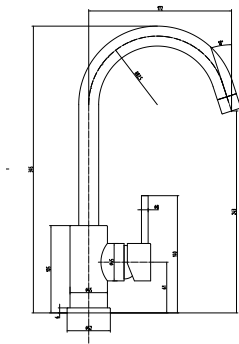

KALIX COPPER

PVD Brushed Copper
Colour matched to Miami sinks
0.5 - 6.0 bar

MINO CH

Chrome
0.2 - 3.0 bar