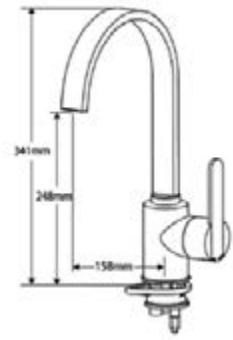

AMUR CH

Chrome
0.2 - 5.0 bar

BENI CH

Chrome
0.2 - 6.0 bar

ARIEGE CH

Chrome
0.2 - 6.0 bar

BROOKLYN CH

Chrome with black ceramic handles
0.2 - 6.0 bar

ASTORIA BN

Brushed nickel
0.4 - 5.0 bar

CAMAYA CH

Chrome
0.5 - 5.0 bar
Chef style pull-out hose

ASTORIA CH

Chrome
0.4 - 5.0 bar

CHARENTE BN

Brushed nickel
0.2 - 6.0 bar

AURORA CH

Chrome and black
0.5 - 6.0 bar
Pull-out hose

DANIA CH

Chrome
0.1 - 6.0 bar