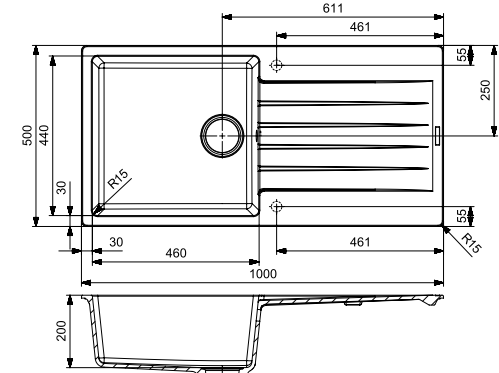

HARLEM 10

Cabinet size 600 mm
Depth 200 mm
Size bowl dimension 460 x 440 mm
Total dimensions 1000 x 500 mm

- PURE WHITE
- BLACK SILVERY

- GREY SILVERY
- CAFFE SILVERY

- Exclusive design
- Axigran
- Reversible sink