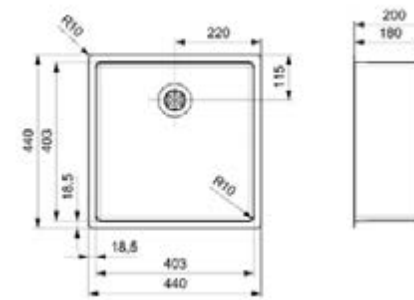

NEW YORK

50 X 40

Cabinet 600 mm
 Depth 200 mm
 Size bowl dimension 503 x 403 mm
 Total dimensions 540 x 440 mm

Material finish: matt inox | 10 mm radius
 With intergral strainer | Not suitable for
 waste disposal units

NEW YORK

34 X 40

Cabinet 400 mm
 Depth 180 mm
 Size bowl dimension 343 x 403 mm
 Total dimensions 380 x 440 mm

Material finish: matt inox | 10 mm radius
 With intergral strainer | Not suitable for
 waste disposal units

NEW YORK

18 X 40 + 34 X 40

Cabinet 600 mm
 Depth 145 + 180 mm
 Size bowl dimension 183 x 403 + 343 x 403 mm
 Total dimensions 580 x 440 mm

Material finish: matt inox | 10 mm radius
 With intergral strainer | Not suitable for
 waste disposal units

NEW YORK

40 X 40

Cabinet 450 mm
 Depth 180 mm
 Size bowl dimension 403 x 403 mm
 Total dimensions 440 x 440 mm

Material finish: matt inox | 10 mm radius
 With intergral strainer | Not suitable for
 waste disposal units