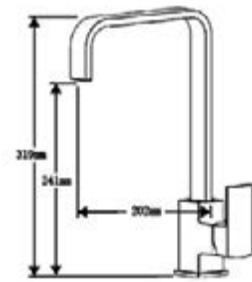

AMUR CH

Chrome
0.2 - 5.0 bar

BENI CH

Chrome
0.2 - 6.0 bar

ARIEGE CH

Chrome
0.2 - 6.0 bar

BROOKLYN CH

Chrome with black ceramic handles
0.2 - 6.0 bar

ASTORIA BN

Brushed nickel
0.4 - 5.0 bar

CAMAYA CH

Chrome
0.5 - 5.0 bar
Chef style pull-out hose

ASTORIA CH

Chrome
0.4 - 5.0 bar

CHARENTE BN

Brushed nickel
0.2 - 6.0 bar

AURORA CH

Chrome and black
0.5 - 6.0 bar
Pull-out hose

DANIA CH

Chrome
0.1 - 6.0 bar