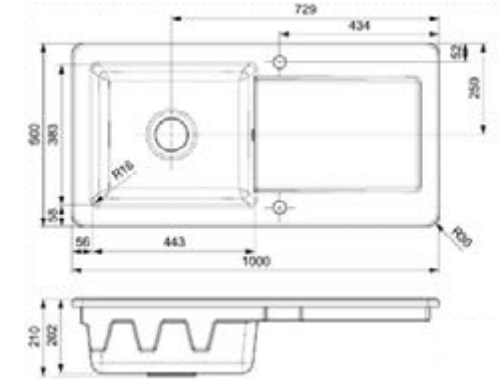

RL404 CB

Cabinet 600 mm
Depth 227 mm
Size bowl dimension 447 x 408 mm
Total dimensions 1015 x 525 mm

Reversible sink