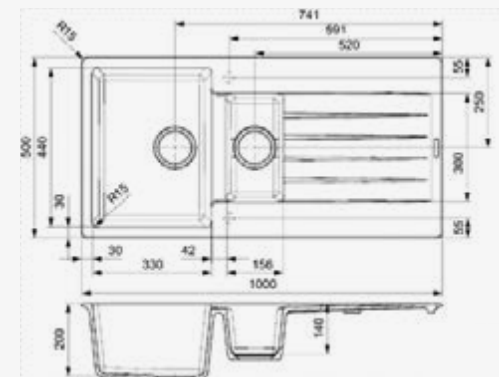

- Exclusive design
- Axigran
- Reversible sink