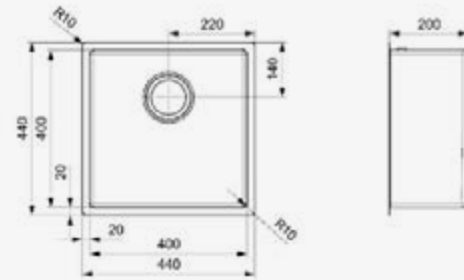

GUN METAL

COPPER

GOLD

- 10 mm radius
- PVD-technology
- Depth of 200 mm

MIAMI
40X40 GUN METAL

Cabinet 450 mm
Depth 200 mm
Size bowl dimension 400 x 400 mm
Total dimensions 440 x 440 mm

10 mm radius | Colour matching taps and accessories available

MIAMI
50X40 GUN METAL

Cabinet 600 mm
Depth 200 mm
Size bowl dimension 500 x 400 mm
Total dimensions 540 x 440 mm

10 mm radius | Colour matching taps and accessories available

MIAMI
40X40 COPPER

Cabinet 450 mm
Depth 200 mm
Size bowl dimension 400 x 400 mm
Total dimensions 440 x 440 mm

10 mm radius | Colour matching taps and accessories available

MIAMI
50X40 COPPER

Cabinet 600 mm
Depth 200 mm
Size bowl dimension 500 x 400 mm
Total dimensions 540 x 440 mm

10 mm radius | Colour matching taps and accessories available

MIAMI
40X40 GOLD

Cabinet 450 mm
Depth 200 mm
Size bowl dimension 400 x 400 mm
Total dimensions 440 x 440 mm

10 mm radius | Colour matching taps and accessories available

MIAMI
50X40 GOLD

Cabinet 600 mm
Depth 200 mm
Size bowl dimension 500 x 400 mm
Total dimensions 540 x 440 mm