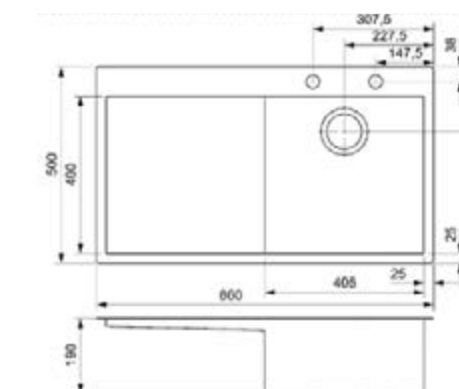

Material finish: polished inox

MODERN LIFESTYLE DESIGN

CLEAN LINES ZERO MM INNER RADIUS

ONTARIO

18 X 40

Cabinet	400 mm
Depth	190 mm
Size bowl dimension	183 x 403 mm
Total dimensions	220 x 440 mm

Material finish: polished inox

ONTARIO

50 X 40

Cabinet	600 mm
Depth	190 mm
Size bowl dimension	503 x 403 mm
Total dimensions	540 x 440 mm

Material finish: polished inox

ONTARIO

10 LHD

Cabinet	450 mm
Depth	190 mm
Size bowl dimension	405 x 400 mm
Total dimensions	860 x 500 mm

Material finish: polished inox | Pop up waste included | Available as left / right hand drainer

ONTARIO

1.5 LHD

Cabinet	800 mm
Depth	161 + 190 mm
Size bowl dimension	190 x 320 + 380 x 400 mm
Total dimensions	1000 x 500 mm

Material finish: polished inox | Pop up waste included | Available as left / right hand drainer

QUALITY IN THE KITCHEN

ALASKA

MBL
 Cabinet 600 mm
 Depth 190 + 130 mm
 Size bowl dimension 342 x 410 + 145 x 335 mm
 Total dimensions 577 x 470 mm