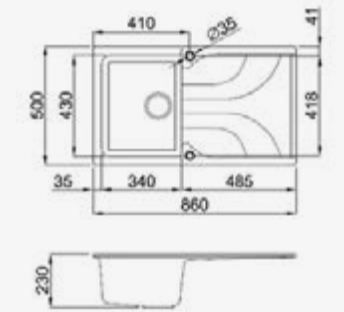

Reversible sink

● BLACK METALTEK

○ WHITE GRANITEK

● TITANIUM METALTEK

○ CREAM GRANITEK