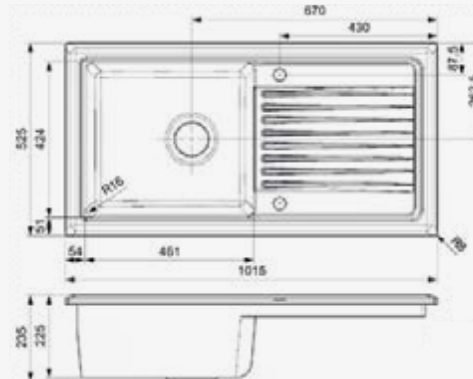

Reversible sink

RL404 CB

Cabinet 600 mm
 Depth 227 mm
 Size bowl dimension 447 x 408 mm
 Total dimensions 1015 x 525 mm

Reversible sink

BELFAST 90MM

Cabinet 600 mm
 Depth 250 mm
 Size bowl dimension 412 x 552 mm
 Total dimensions 455 x 595 mm