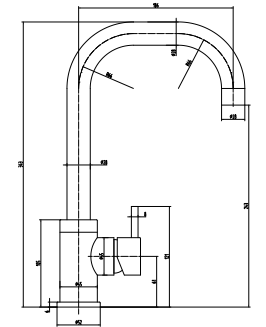

KALIX BN

Brushed nickel
0.5 - 6.0 bar