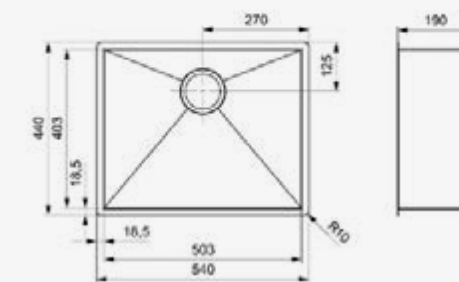

HOUSTON

34X40
 Cabinet 400 mm
 Depth 200 mm
 Size bowl dimension 340 x 400 mm
 Total dimensions 380 x 440 mm

Material finish: polished inox

HOUSTON

40X40
 Cabinet 500 mm
 Depth 200 mm
 Size bowl dimension 400 x 400 mm
 Total dimensions 440 x 440 mm

LOOK AT PAGE 93 FOR KANSAS COMMERCIAL RANGE SINKS

KANSAS

40X40

- Cabinet 450 mm
- Depth 250 mm
- Size bowl dimension 403 x 403 mm
- Total dimensions 440 x 440 mm

Material finish: polished inox

KANSAS

50X40

- Cabinet 600 mm
- Depth 250 mm
- Size bowl dimension 503 x 403 mm
- Total dimensions 540 x 440 mm

Material finish: polished inox

MODERN LIFESTYLE DESIGN

CLEAN LINES ZERO MM INNER RADIUS

ONTARIO

18 X 40

Cabinet	400 mm
Depth	190 mm
Size bowl dimension	183 x 403 mm
Total dimensions	220 x 440 mm

Material finish: polished inox

ONTARIO

50 X 40

Cabinet	600 mm
Depth	190 mm
Size bowl dimension	503 x 403 mm
Total dimensions	540 x 440 mm

Material finish: polished inox

ONTARIO

10 LHD

Cabinet	450 mm
Depth	190 mm
Size bowl dimension	405 x 400 mm
Total dimensions	860 x 500 mm