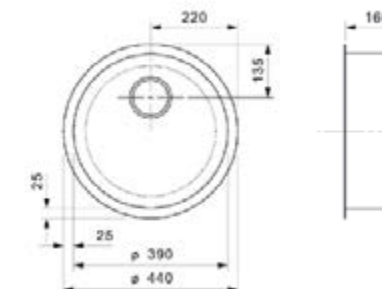

L18 3016 OKG

Cabinet 400 mm
 Depth 122 mm
 Size bowl dimension 160 x 300 mm
 Total dimensions 185 x 325 mm

Material finish: polished inox

CENTURIO

L1.5

Cabinet 600 mm
 Depth 180 + 130 mm
 Size bowl dimension 360 x 420 + 160 x 300 mm
 Total dimensions 940 x 490 mm

Material finish: polished inox

CENTURIO

L20

Cabinet 800 mm
 Depth 180 + 180 mm
 Size bowl dimension 360 x 420 + 360 x 420 mm
 Total dimensions 850 x 490 mm

Material finish: polished inox
 Undrilled unless requested
 Overflow in one bowl only

L18 390 OKG

Cabinet 450 mm
 Depth 160 mm
 Size bowl dimension 390 mm
 Total dimensions 440 mm

Material finish: polished inox

CENTURIO

L30

Cabinet 800 mm
 Depth 180 + 180 mm
 Size bowl dimension 360 x 420 + 360 x 420 mm
 Total dimensions 1150 x 490 mm