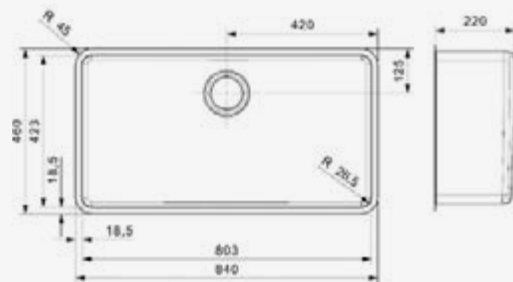

OHIO

40X40 MIDNIGHT SKY

Cabinet 450 mm
Depth 180 mm
Size bowl dimension 403 x 403 mm
Total dimensions 440 x 440 mm

HIGH-QUALITY
APPEARANCE

OHIO

50X40 MIDNIGHT SKY

Cabinet 600 mm
Depth 200 mm
Size bowl dimension 503 x 403 mm
Total dimensions 540 x 440 mm

OHIO

40X40 MIDNIGHT SKY TAPWING

Cabinet 450 mm
Depth 180 mm
Size bowl dimension 403 x 403 mm
Total dimensions 440 x 510 mm

OHIO

50X40 MIDNIGHT SKY TAPWING

Cabinet 600 mm
Depth 200 mm
Size bowl dimension 503 x 403 mm
Total dimensions 540 x 510 mm

OHIO

80X42 MIDNIGHT SKY

Cabinet 900 mm
Depth 220 mm
Size bowl dimension 803 x 423 mm
Total dimensions 840 x 460 mm

STYLISH **BLACK**

The stylish and luxurious New York sinks are now available in black! These designer sinks have a super sleek and modern design, and are deep-drawn without any welded or folded seams. The Jet-Black range is fully finished in a deep black colour, including the basket strainer plug and overflow. With an inner- and bottom radius of 10 mm this Jet-Black range will fit easily in every kitchen. The sinks are available in the dimensions: 40x40 cm and 50x40 cm and can be installed undermount, integrated or semi-integrated.