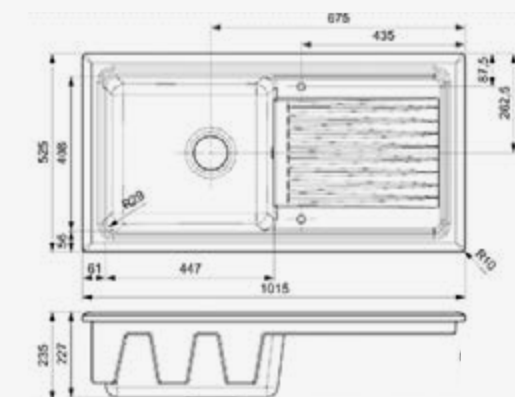

RL304 CW

Cabinet	600 mm
Depth	227 mm
Size bowl dimension	447 x 408 mm
Total dimensions	1015 x 525 mm

Reversible sink