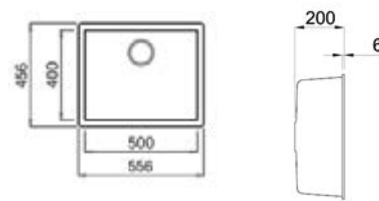

MULTA

105

Cabinet 600 mm
Depth 200 mm
Size bowl dimension 500 x 400 mm
Total dimensions 556 x 456 mm