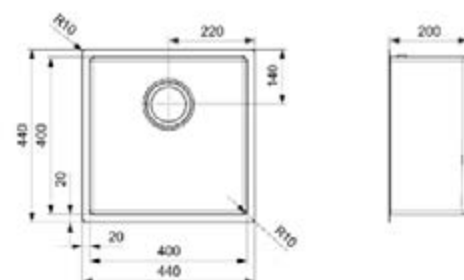

MIAMI
50X40 GUN METAL

Cabinet 600 mm
Depth 200 mm
Size bowl dimension 500 x 400 mm
Total dimensions 540 x 440 mm

10 mm radius | Colour matching taps and accessories available

MIAMI
40X40 COPPER

Cabinet 450 mm
Depth 200 mm
Size bowl dimension 400 x 400 mm
Total dimensions 440 x 440 mm

10 mm radius | Colour matching taps and accessories available

MIAMI
50X40 COPPER

Cabinet 600 mm
Depth 200 mm
Size bowl dimension 500 x 400 mm
Total dimensions 540 x 440 mm

10 mm radius | Colour matching taps and accessories available

MIAMI
40X40 GOLD

Cabinet 450 mm
Depth 200 mm
Size bowl dimension 400 x 400 mm
Total dimensions 440 x 440 mm

10 mm radius | Colour matching taps and accessories available

MIAMI
50X40 GOLD

Cabinet 600 mm
Depth 200 mm
Size bowl dimension 500 x 400 mm
Total dimensions 540 x 440 mm