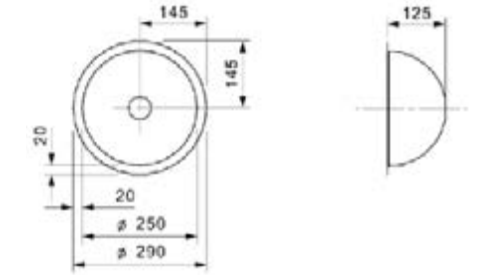

WIDE RANGE
OF VARIETY

RIO

SP H NOF

Cabinet	300 mm
Depth	125 mm
Size bowl dimension	250 mm
Total dimensions	290 mm

Material finish: polished inox
Without overflow

CARIBBEAN

Cabinet	400 mm
Depth	155 mm
Size bowl dimension	340 mm
Total dimensions	390 mm