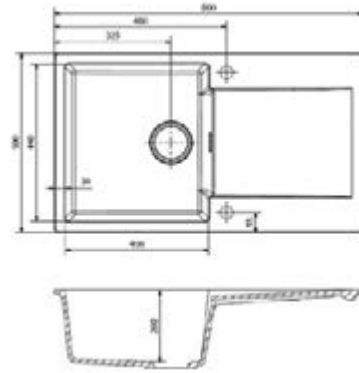

WHICH COLOURS ARE AVAILABLE?

PURE WHITE

BLACK SILVERY

GREY SILVERY

CAFFÈ SILVERY

THE POWER
OF **GRANITE**

AMSTERDAM 10

Cabinet 600 mm
 Depth 200 mm
 Size bowl dimension 400 x 440 mm
 Total dimensions 860 x 500 mm