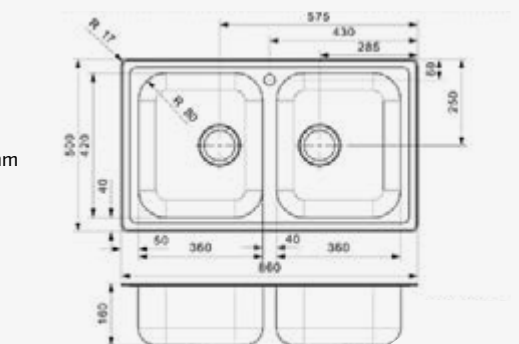

DIPLOMAT

20

Cabinet 800 mm
Depth 180 + 180 mm
Size bowl dimension 360 x 420 + 360 x 420 mm
Total dimensions 860 x 500 mm

Material finish: polished inox
Including tap hole | Overflow in right hand bowl