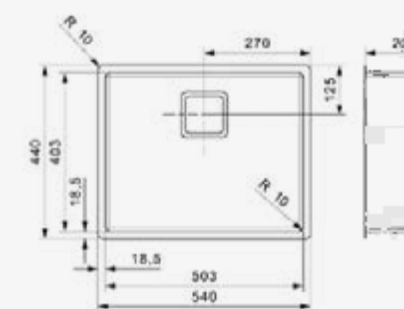

THE LUXURIOUS LOOK OF **TEXAS**

The Texas range is one of our most luxurious ranges. With a square strainer, subtle overflow and satin finish this range is perfect for any modern kitchen. The overall sleekness of the Texas range is accentuated by the small 10 mm radiuses both vertically and horizontally making this a hygienic, easy to clean sink. The sink is suitable for undermount, integrated and semi-integrated installation.

TEXAS

18X40
Cabinet 400 mm
Depth 145 mm
Size bowl dimension 183 x 403 mm
Total dimensions 220 x 440 mm

Material finish: matt inox

TEXAS

30X40
Cabinet 400 mm
Depth 180 mm
Size bowl dimension 303 x 403 mm
Total dimensions 340 x 440 mm

Material finish: matt inox

TEXAS

40X40
Cabinet 450 mm
Depth 180 mm
Size bowl dimension 403 x 403 mm
Total dimensions 440 x 440 mm

Material finish: matt inox

TEXAS

50X40
Cabinet 600 mm
Depth 200 mm
Size bowl dimension 503 x 403 mm
Total dimensions 540 x 440 mm

Material finish: matt inox