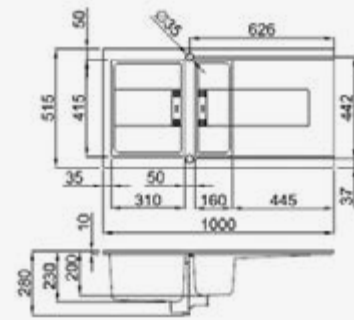

SMART

475

Cabinet 600 mm
Depth 230 + 200 mm
Size bowl dimension 310 x 415 + 160 x 415 mm
Total dimensions 1000 x 515 mm