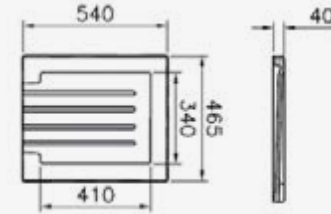

Available as main bowl left only

CERAMIC DRAINER

540 X 465 MM

Suitable for Tuscan, Mataro and Belfast sinks

DUBLIN

Cabinet 900 mm
 Depth 220 mm
 Size bowl dimension 370 x 450 + 370 x 450 mm
 Total dimensions 795 x 490 mm