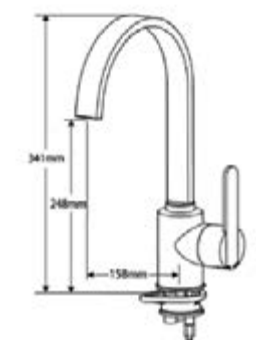

**KITCHEN
TAPS**

Our kitchen taps are carefully selected to fully complement our different sink styles. We source our taps from hand selected partners, most of our taps carry the Reginox brand. They are well engineered and carry excellent guarantees and back up service. The ideal combination of style, compatibility, quality and performance.

ALPINA BN MID SKY

Brushed nickel and black
0.2 - 6.0 bar

ALPINA CB

Chrome and black
0.2 - 6.0 bar

ALPINA CH

Chrome
0.2 - 6.0 bar

AMUR BN

Brushed nickel
0.2 - 5.0 bar

AMUR CB

Chrome and black
0.2 - 5.0 bar