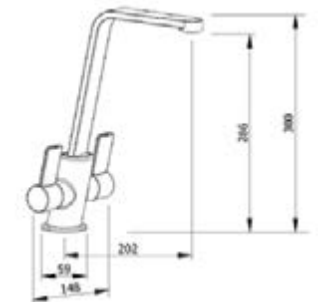

AMUR BN

Brushed nickel
0.2 - 5.0 bar