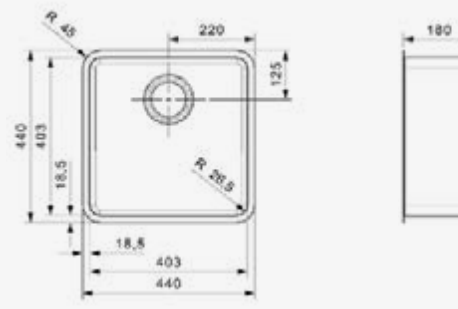

OHIO

50X40 ARCTIC WHITE

Cabinet 600 mm
Depth 200 mm
Size bowl dimension 503 x 403 mm
Total dimensions 540 x 440 mm

OHIO

40X40 ARCTIC WHITE

Cabinet 450 mm
Depth 180 mm
Size bowl dimension 403 x 403 mm
Total dimensions 440 x 440 mm

OHIO

50X40 ATOMIC GREY

Cabinet 600 mm
Depth 200 mm
Size bowl dimension 503 x 403 mm
Total dimensions 540 x 440 mm

OHIO

40X40 ATOMIC GREY

Cabinet 450 mm
Depth 180 mm
Size bowl dimension 403 x 403 mm
Total dimensions 440 x 440 mm

OHIO

40X40 MIDNIGHT SKY

Cabinet 450 mm
Depth 180 mm
Size bowl dimension 403 x 403 mm
Total dimensions 440 x 440 mm

HIGH-QUALITY
APPEARANCE

OHIO

50X40 MIDNIGHT SKY

Cabinet 600 mm
Depth 200 mm
Size bowl dimension 503 x 403 mm
Total dimensions 540 x 440 mm