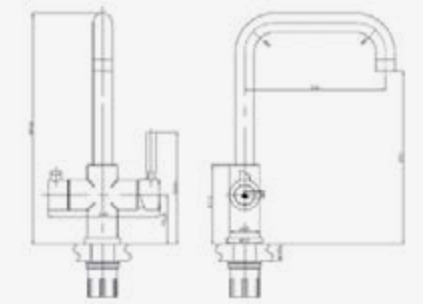

AMANZI BRUSHED COPPER

AMANZI GUN METAL

AMANZI VECHI

The Amanzi boiling water tap range by Reginox dispenses both standard hot & cold water as well as boiling hot water with temperature adjustable from 75 to 98 degrees Celcius. The boiling water is instantly dispensed via a child-safe spring lock action and runs through the centre of the tap ensuring the tap is always cold to the touch and provides the perfect safety feature for a busy working family. Delivering a completely safe flow of water from the spout without any of the dangerous ‘spitting’ that is sometimes associated with 3-in-1 taps. The Amanzi replaces the need for a kettle, enabling homeowners to save both space and money, it has a tank capacity of 2.4 litres and comes with a 5-year guarantee.