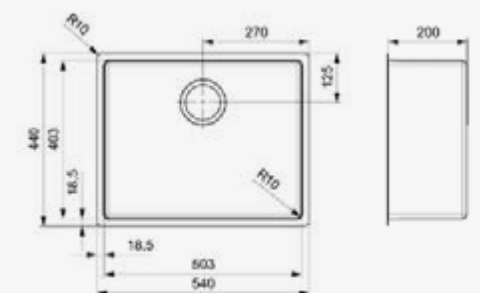

STYLISH **BLACK**

The stylish and luxurious New York sinks are now available in black! These designer sinks have a super sleek and modern design, and are deep-drawn without any welded or folded seams. The Jet-Black range is fully finished in a deep black colour, including the basket strainer plug and overflow. With an inner- and bottom radius of 10 mm this Jet-Black range will fit easily in every kitchen. The sinks are available in the dimensions: 40x40 cm and 50x40 cm and can be installed undermount, integrated or semi-integrated.

NEW YORK

40X40 OKG JET BLACK

Cabinet	450 mm
Depth	180 mm
Size bowl dimension	403 x 403 mm
Total dimensions	440 x 440 mm

10 mm radius

NEW YORK

50X40 OKG JET BLACK

Cabinet	600 mm
Depth	200 mm
Size bowl dimension	503 x 403 mm
Total dimensions	540 x 440 mm

10 mm radius