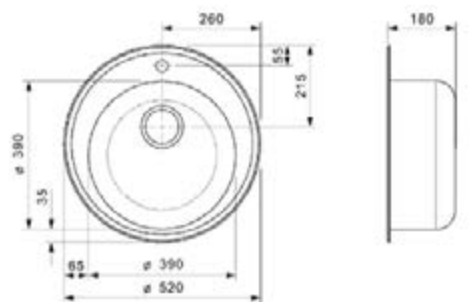

MOSCOW

Cabinet	450 mm
Depth	180 mm
Size bowl dimension	390 mm
Total dimensions	520 mm

Material finish: polished inox

R18 370

OSP

Cabinet	450 mm
Depth	150 mm
Size bowl dimension	370 mm
Total dimensions	420 mm