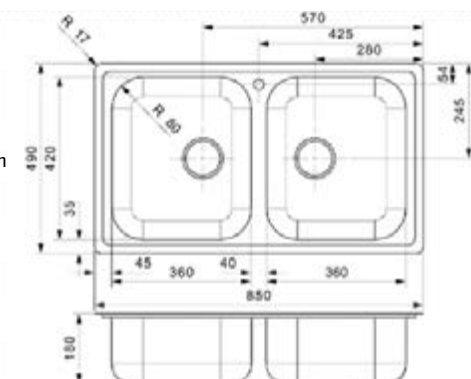

L18 3016 OKG

Cabinet 400 mm
 Depth 122 mm
 Size bowl dimension 160 x 300 mm
 Total dimensions 185 x 325 mm

Material finish: polished inox

CENTURIO

L1.5

Cabinet 600 mm
 Depth 180 + 130 mm
 Size bowl dimension 360 x 420 + 160 x 300 mm
 Total dimensions 940 x 490 mm

Material finish: polished inox

CENTURIO

L20

Cabinet 800 mm
 Depth 180 + 180 mm
 Size bowl dimension 360 x 420 + 360 x 420 mm
 Total dimensions 850 x 490 mm

Material finish: polished inox
 Undrilled unless requested
 Overflow in one bowl only

L18 390 OKG

Cabinet 450 mm
 Depth 160 mm
 Size bowl dimension 390 mm
 Total dimensions 440 mm

Material finish: polished inox

CENTURIO

L30

Cabinet 800 mm
 Depth 180 + 180 mm
 Size bowl dimension 360 x 420 + 360 x 420 mm
 Total dimensions 1150 x 490 mm