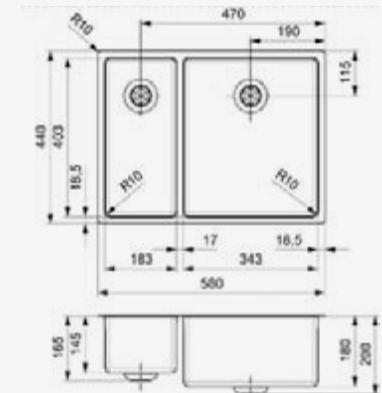

NEW YORK

50 X 40

Cabinet 600 mm
 Depth 200 mm
 Size bowl dimension 503 x 403 mm
 Total dimensions 540 x 440 mm

Material finish: matt inox | 10 mm radius
 With intergral strainer | Not suitable for
 waste disposal units

NEW YORK

34 X 40

Cabinet 400 mm
 Depth 180 mm
 Size bowl dimension 343 x 403 mm
 Total dimensions 380 x 440 mm

Material finish: matt inox | 10 mm radius
 With intergral strainer | Not suitable for
 waste disposal units

NEW YORK

18 X 40 + 34 X 40

Cabinet 600 mm
 Depth 145 + 180 mm
 Size bowl dimension 183 x 403 + 343 x 403 mm
 Total dimensions 580 x 440 mm

Material finish: matt inox | 10 mm radius
 With intergral strainer | Not suitable for
 waste disposal units