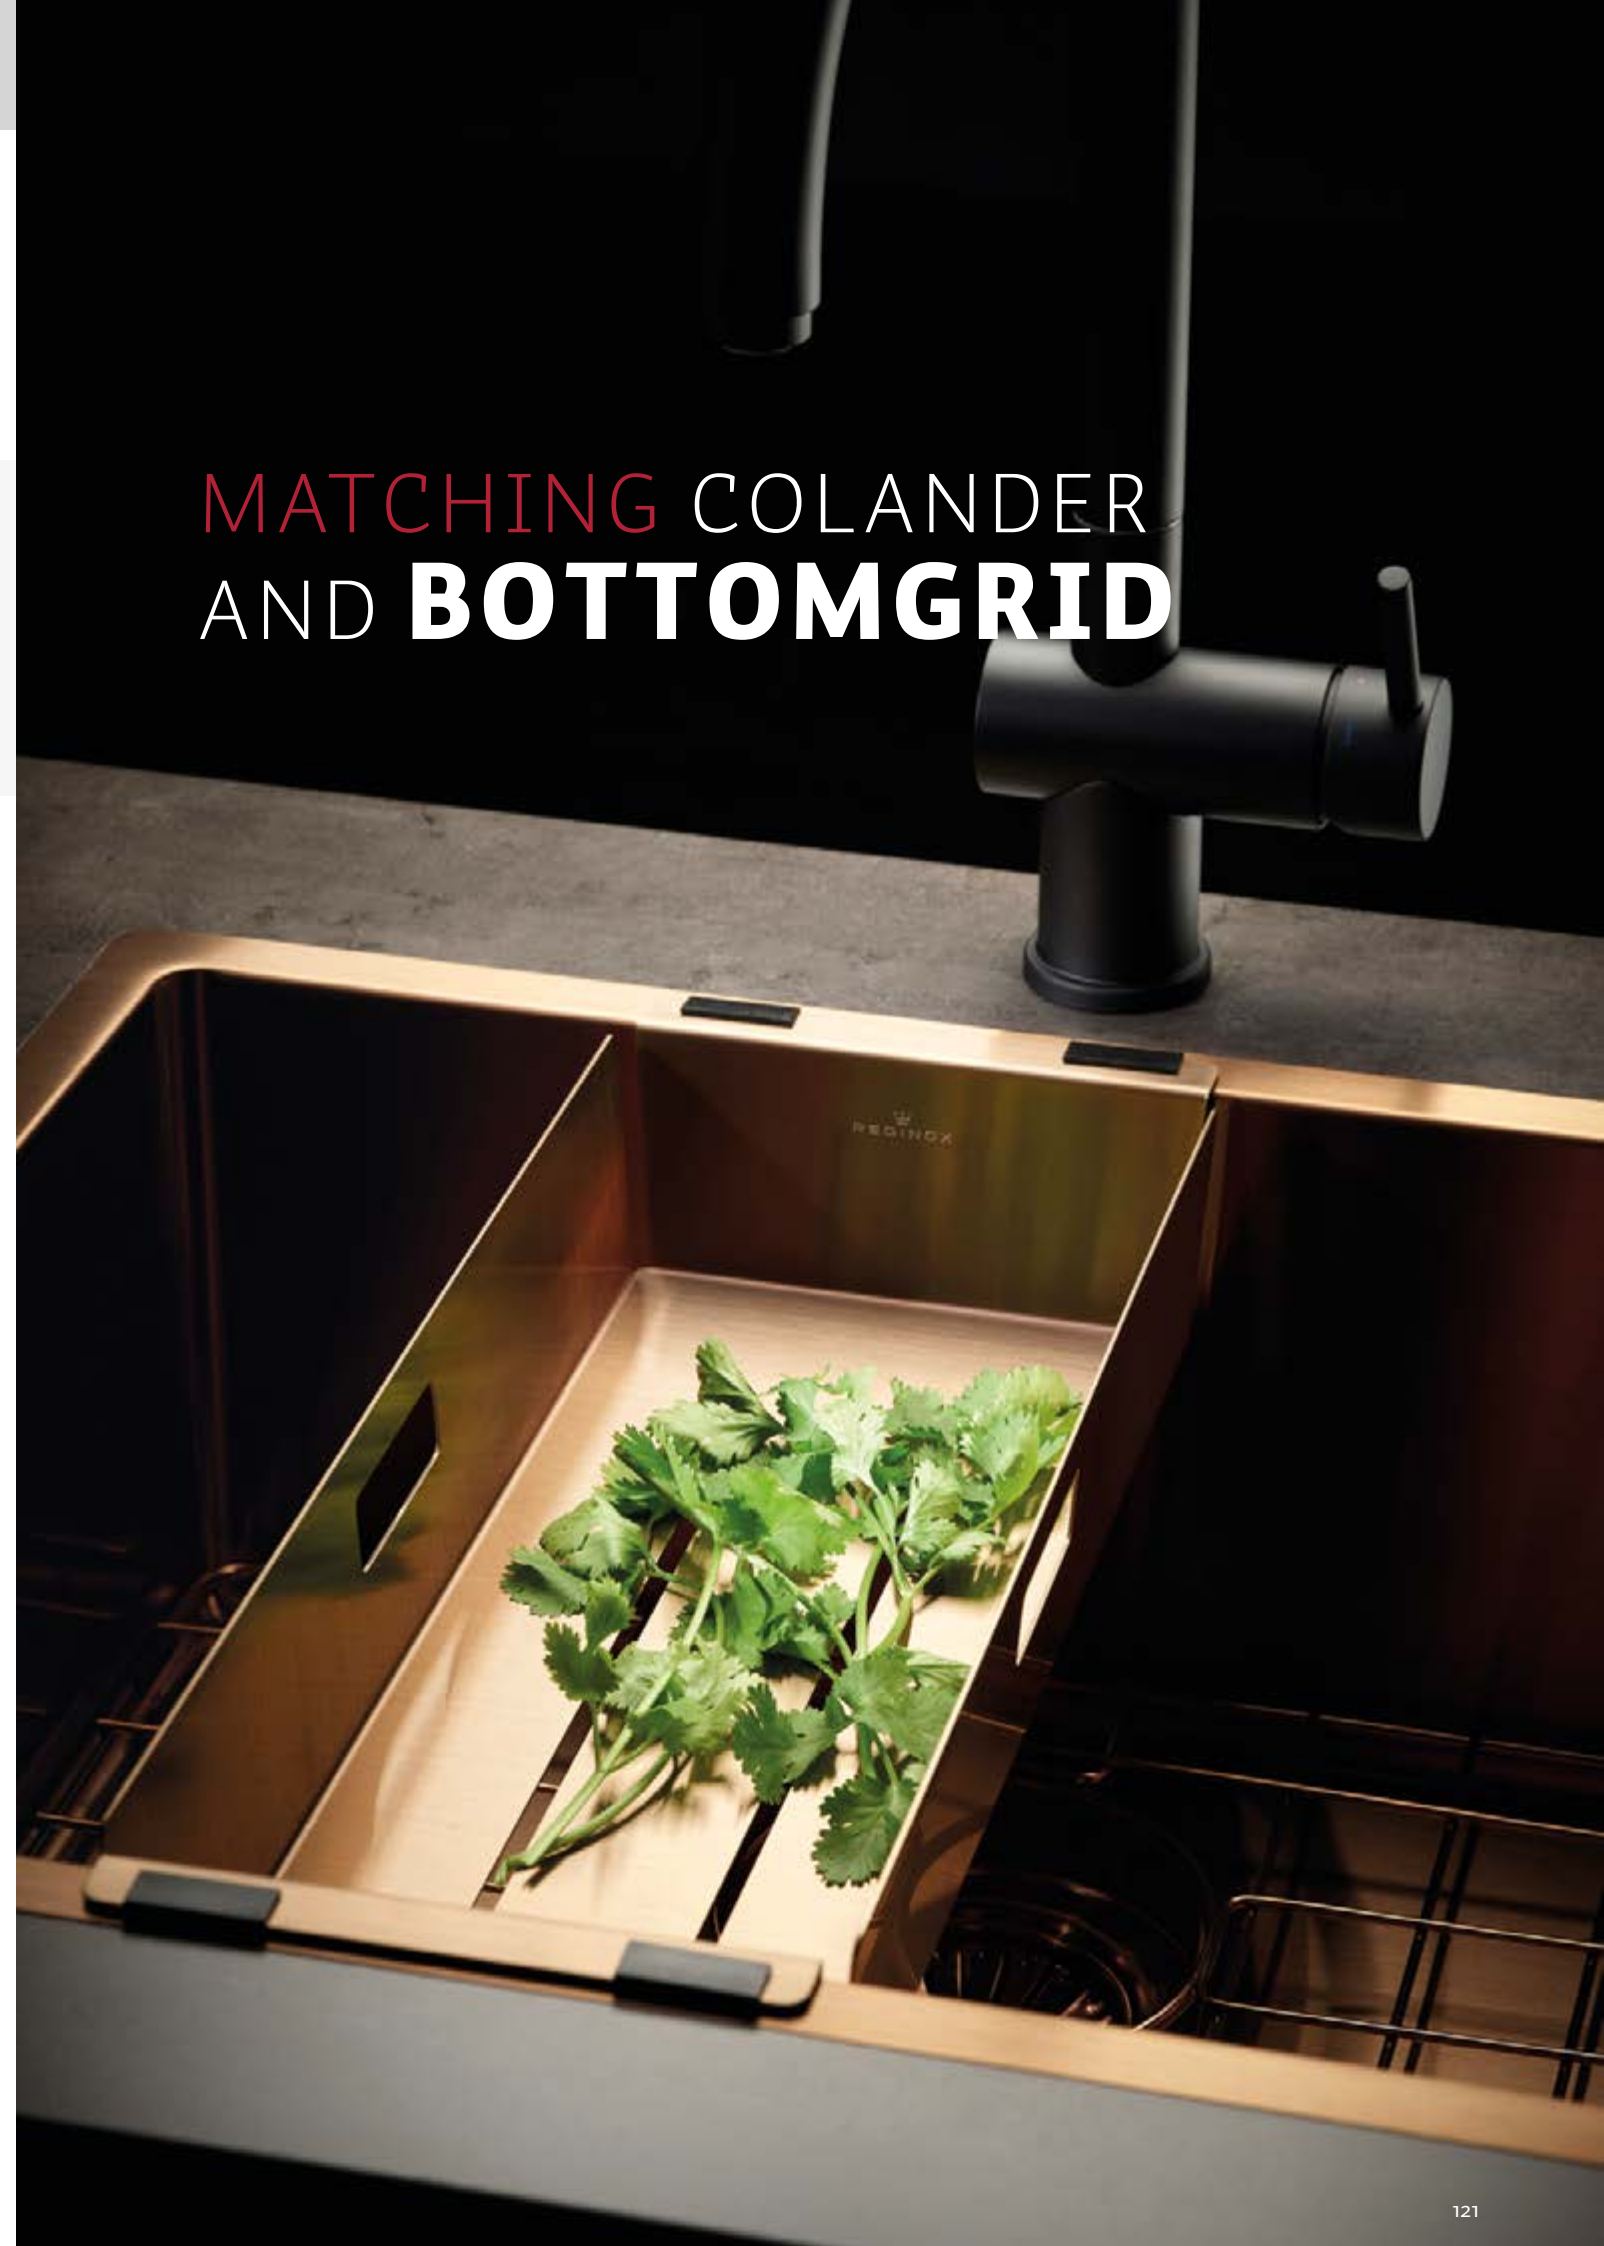

POP UP

M1785 Centurio L10, R10, Diplomat 10 Lux, 10 Eco
GPUW 01 Quadra 50,100, 105, 130, 150, Easy 150, Ego 400, 480, 475, Tekno 480, 475

SOAP DISPENSER

PS 100 All Reginox products
GSD 01 All Reginox products
GSD 02 All Reginox products

CLEAN AND CARE

INOX CARE All Reginox stainless steel sinks
TOTAL CLEAN All Elleci granite sinks
ANTISCALE All Elleci granite sinks
ENAMEL RUBBER All Regi-Ceramic sinks

MATCHING COLANDER AND **BOTTOMGRID**