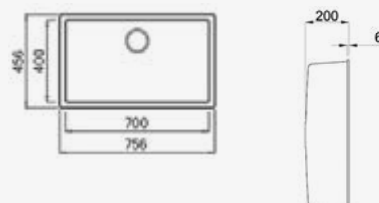

MULTA

105

Cabinet 600 mm
Depth 200 mm
Size bowl dimension 500 x 400 mm
Total dimensions 556 x 456 mm

● BLACK ○ WHITE ● LIGHT GREY

Material: Keratek+

MULTA

130

Cabinet 800 mm
Depth 200 mm
Size bowl dimension 700 x 400 mm
Total dimensions 756 x 456 mm