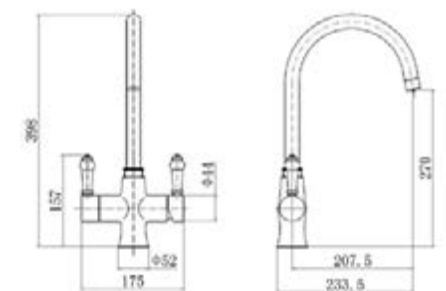

The Amanzi boiling water tap range by Reginox dispenses both standard hot & cold water as well as boiling hot water with temperature adjustable from 75 to 98 degrees Celcius. The boiling water is instantly dispensed via a child-safe spring lock action and runs through the centre of the tap ensuring the tap is always cold to the touch and provides the perfect safety feature for a busy working family. Delivering a completely safe flow of water from the spout without any of the dangerous ‘spitting’ that is sometimes associated with 3-in-1 taps. The Amanzi replaces the need for a kettle, enabling homeowners to save both space and money, it has a tank capacity of 2.4 litres and comes with a 5-year guarantee.

TECHNICAL DETAILS

TAP

- High quality 3-in-1 boiling water hot tap
- Standard hot & cold mixer on the right
- Insulated spout, ensuring it’s always cold to the touch
- Instant filtered boiling water when you want
- Child safe spring lock on the instant hot water lever
- 360 degrees swivel spout

TANK

- Touch screen digital interactive control
- Temperature adjustable from 75 to 98 degrees Celcius
- Easy clean, compact design

ADDITIONAL INFORMATION

- Replacement water filter required after 3-6 months
- Working pressure 1.0 - 3.0 bar