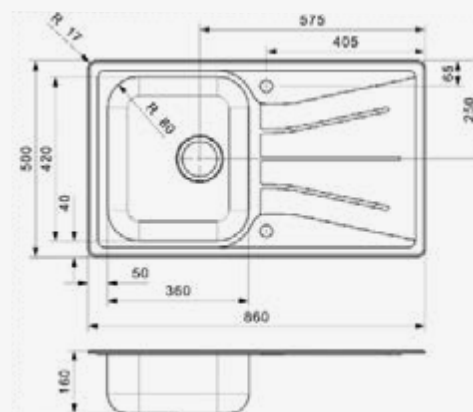

VERY EASY TO CLEAN AND
MAINTAIN DUE TO THE
LARGE RADIUS OF 64 MM ON
THE INTERNAL CORNERS

MADE OUT OF THE BEST STEEL

IB
40X40
Cabinet 450 mm
Depth 180 mm
Size bowl dimension 400 x 400 mm
Total dimensions 440 x 440 mm

Material finish: polished inox

IB
50X40
Cabinet 600 mm
Depth 200 mm
Size bowl dimension 500 x 400 mm
Total dimensions 540 x 440 mm

Material finish: polished inox

WE ALWAYS CHOOSE
HIGH-QUALITY MATERIALS
AND TECHNIQUES

EVERY SINK IS PRODUCED WITH PRECISION AND CARE

DIPLOMAT

10 ECO

Cabinet 500 mm
 Depth 160 mm
 Size bowl dimension 360 x 420 mm
 Total dimensions 860 x 500 mm

Material finish: polished inox
 Reversible sink

CENTURIO

R10
 Cabinet 500 mm
 Depth 180 mm
 Size bowl dimension 360 x 420 mm
 Total dimensions 860 x 500 mm

Material finish: polished inox
 Reversible sink | Pop up waste included

REGENT

10 LUX A
 Cabinet 450 mm
 Depth 170 mm
 Size bowl dimension 340 x 400 mm
 Total dimensions 805 x 480 mm