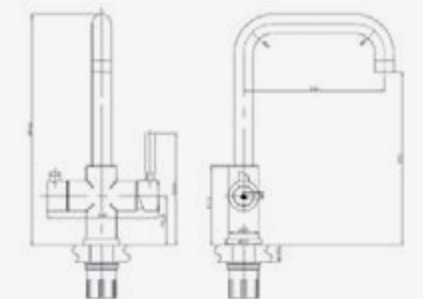

AMANZI BRUSHED COPPER

AMANZI GUN METAL

AMANZI VECHI

The Amanzi boiling water tap range by Reginox dispenses both standard hot & cold water as well as boiling hot water with temperature adjustable from 75 to 98 degrees Celcius. The boiling water is instantly dispensed via a child-safe spring lock action and runs through the centre of the tap ensuring the tap is always cold to the touch and provides the perfect safety feature for a busy working family. Delivering a completely safe flow of water from the spout without any of the dangerous ‘spitting’ that is sometimes associated with 3-in-1 taps. The Amanzi replaces the need for a kettle, enabling homeowners to save both space and money, it has a tank capacity of 2.4 litres and comes with a 5-year guarantee.