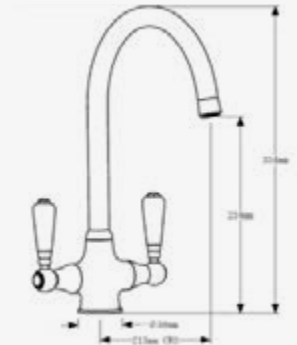

BROOKLYN CH

Chrome with black ceramic handles
0.2 - 6.0 bar

ASTORIA BN

Brushed nickel
0.4 - 5.0 bar