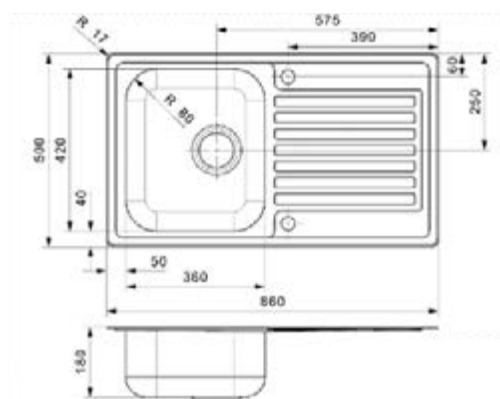

Material finish: polished inox

IB
50X40
Cabinet 600 mm
Depth 200 mm
Size bowl dimension 500 x 400 mm
Total dimensions 540 x 440 mm

Material finish: polished inox

WE ALWAYS CHOOSE
HIGH-QUALITY MATERIALS
AND TECHNIQUES

EVERY SINK IS PRODUCED WITH PRECISION AND CARE

DIPLOMAT

10 ECO

Cabinet 500 mm
 Depth 160 mm
 Size bowl dimension 360 x 420 mm
 Total dimensions 860 x 500 mm

Material finish: polished inox
 Reversible sink

DIPLOMAT

20

Cabinet 800 mm
 Depth 180 + 180 mm
 Size bowl dimension 360 x 420 + 360 x 420 mm
 Total dimensions 860 x 500 mm

Material finish: polished inox
 Including tap hole | Overflow in right hand bowl

CENTURIO

R10
 Cabinet 500 mm
 Depth 180 mm
 Size bowl dimension 360 x 420 mm
 Total dimensions 860 x 500 mm

Material finish: polished inox
 Reversible sink | Pop up waste included

REGENT

10 LUX A
 Cabinet 450 mm
 Depth 170 mm
 Size bowl dimension 340 x 400 mm
 Total dimensions 805 x 480 mm