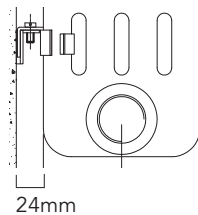

Pipe centres from wall:

- 2 column = 56mm
- 3 column = 74mm
- 4 column = 93mm
- 5 column = 112mm
- 6 column = 131mm

Build your radiator using our online radiator builder

It is vital to know the correct heat output you need to keep your room warm, use our **online heat output calculator** to get a guide to your requirements which you can then check with your installer.

Once you know your outputs use our **online radiator builder** to select the best solution for your room. It will take you through the process quickly and easily and allows you to save your ideas to your own Wish List.

Please go to our website www.theradiatorcompany.co.uk