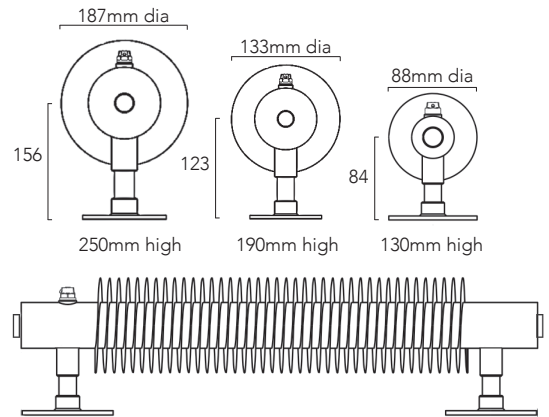

Halo shown on page 56-57

High quality Italian design & manufacture.
Steel; 87mm, 133mm, 155mm 180mm & 187mm fins
CE approved & certified to BS EN442

Matt White RAL 9016 as standard, 188 RAL colours plus 2 Special Finishes;
Metallic Silver & Matt Black
Please call **01342 302250** for a RAL chart

Made to Order sizes & colours: Up to 7 weeks for white
Up to 7 weeks for colours, 9 weeks for chrome

SAVE £30 WHEN YOU BUY OUR IDEAL TRV KIT WITH ANY DESIGNER ORDER* QUOTE **PROMOV1** AT TIME OF ORDER

Available in White or Chrome

Halo Horizontal	Pipe centres left to right	Pipe centres from wall
Halo 130mm	width + valves	minimum of 65mm
Halo 190mm	width + valves	minimum of 90mm
Halo 250mm	width + valves	minimum of 120mm

Made to order options - Horizontal White & Colours

Height (mm)	Width (mm)	Model	Watts Δt 50°C	BTU's Δt 50°C	Matt White Ex VAT	Matt White Inc VAT	Colour & Finishes Ex VAT	Colour & Finishes Inc VAT
DELIVERY TIMES			UP TO 7 WEEKS		UP TO 7 WEEKS			
130	1000	HALO1310	269	918	£391.00	£469.20	£489.00	£586.80
	1500	HALO1315	413	1409	£477.00	£572.40	£596.00	£715.20
	2000	HALO1320	557	1900	£582.00	£698.40	£728.00	£873.60
190	1000	HALO1910	401	1368	£570.00	£684.00	£713.00	£855.60
	1500	HALO1915	616	2102	£683.00	£819.60	£854.00	£1,024.80
	2000	HALO1920	831	2835	£803.00	£963.60	£1,004.00	£1,204.80
250	1000	HALO2510	993	3388	£612.00	£734.40	£765.00	£918.00
	1500	HALO2515	1490	5084	£919.00	£1,102.80	£1,149.00	£1,378.80
	2000	HALO2520	1969	6718	£1,225.00	£1,470.00	£1,531.00	£1,837.20

Made to order options - Horizontal Chrome