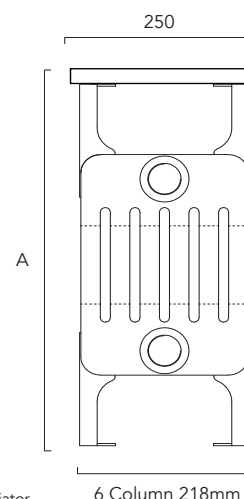

Ancona® Bench Seat Vertical page 27 NEW

High quality Italian design and manufacture
Steel multi column supplied with a wooden seat
CE approved & certified to BS EN442

White RAL 9016 as standard, 188 RAL colours and 32 Special Finishes
Please call **01342 302250** for a RAL or Special Finish chart

Made to Order: Up to 5 weeks White & Colours

SAVE UP TO £36 WHEN YOU BUY OUR VINTAGE TRV KIT WITH ANY ANCONA® ORDER* QUOTING **PROMOV2** AT TIME OF ORDER

Chrome only