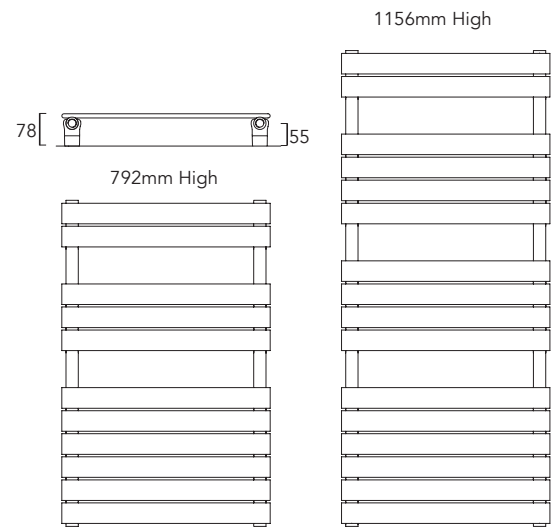

Stock options White RAL 9016

Height (mm)	Width (mm)	Model	Watts Δt 50°C	Btu's Δt 50°C	White Ex VAT	White Inc VAT	Colours Ex VAT	Colours Inc VAT
DELIVERY TIMES					48-72 HOURS		UP TO 5 WEEKS	
792	506	PIATR7950	412	1406	£229.00	£274.80	£286.00	£343.20
	606	PIATR7960	483	1648	£234.00	£280.80	£293.00	£351.60
1156	506	PIATR1150	558	1904	£280.00	£336.00	£350.00	£420.00
	606	PIATR1160	658	2245	£286.00	£343.20	£358.00	£429.60
1520	506	PIATR1550	718	2450	£320.00	£384.00	£400.00	£480.00
	606	PIATR1560	848	2893	£328.00	£393.60	£410.00	£492.00