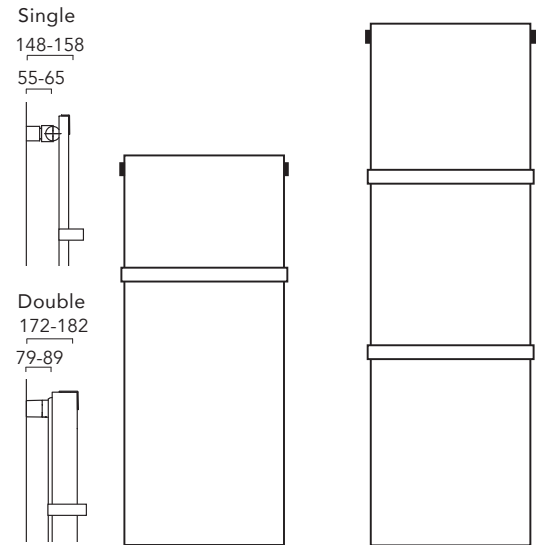

Please note: vertical models 1553mm have 1 chrome towel bar, 1853mm & 2053mm have 2 chrome bars.

Made to order options - Single white & colours

Height (mm)	Width (mm)	Model	Watts Δt 50°C	Btu's Δt 50°C	White Ex VAT	White Inc VAT	Colours Ex VAT	Colours Inc VAT
DELIVERY TIMES					UP TO 5 WEEKS		UP TO 5 WEEKS	
1553	381	RELBASV1538	699	2385	£899.00	£1,078.80	£1,124.00	£1,348.80
	517	RELBASV1551	984	3357	£983.00	£1,179.60	£1,229.00	£1,474.80
	653	RELBASV1565	1269	4330	£1,051.00	£1,261.20	£1,314.00	£1,576.80
1853	381	RELBASV1838	837	2856	£1,233.00	£1,479.60	£1,541.00	£1,849.20

Made to order options - Double white & colours

Height (mm)	Width (mm)	Model	Watts Δt 50°C	Btu's Δt 50°C	White Ex VAT	White Inc VAT	Colours Ex VAT	Colours Inc VAT
DELIVERY TIMES					UP TO 5 WEEKS		UP TO 5 WEEKS	
1553	381	RELBADV1538	1017	3470	£1,108.00	£1,329.60	£1,385.00	£1,662.00
	517	RELBADV1551	1431	4883	£1,187.00	£1,424.40	£1,484.00	£1,780.80
	653	RELBADV1565	1591	5428	£1,262.00	£1,514.40	£1,578.00	£1,893.60
1853	381	RELBADV1838	1050	3583	£1,450.00	£1,740.00	£1,813.00	£2,175.60

Made to order options - Single Polished Stainless Steel

Height (mm)	Width (mm)	Model	Watts Δt 50°C	Btu's Δt 50°C	Polished Stainless Steel Ex VAT	Polished Stainless Steel Inc VAT
DELIVERY TIMES					UP TO 8 WEEKS	
1553	381	RELBASV1538	489	1668	£1,988.00	£2,385.60
	517	RELBASV1551	689	2351	£2,100.00	£2,520.00
	653	RELBASV1565	888	3030	£2,178.00	£2,613.60
1853	381	RELBASV1838	586	1999	£2,584.00	£3,100.80
	517	RELBASV1851	825	2815	£2,778.00	£3,333.60
	653	RELBASV1865	1063	3627	£2,933.00	£3,519.60

Made to order options - Double Polished Stainless Steel

Height (mm)	Width (mm)	Model	Watts Δt 50°C	Btu's Δt 50°C	Polished Stainless Steel Ex VAT	Polished Stainless Steel Inc VAT
DELIVERY TIMES					UP TO 8 WEEKS	
1553	381	RELBADV1538	712	2429	£2,638.00	£3,165.60
	517	RELBADV1551	1002	3419	£2,721.00	£3,265.20
	653	RELBADV1565	1114	3801	£2,884.00	£3,460.80
1853	381	RELBADV1838	735	2508	£3,332.00	£3,998.40
	517	RELBADV1851	1034	3528	£3,577.00	£4,292.40
	653	RELBADV1865	1272	4340	£3,735.00	£4,482.00

*Saving based on the value of individual items when bought separately. Order any of our selected valves & matching pipe covers at the same time as your radiator; PROMOV3W (white), PROMOV3C (chrome).