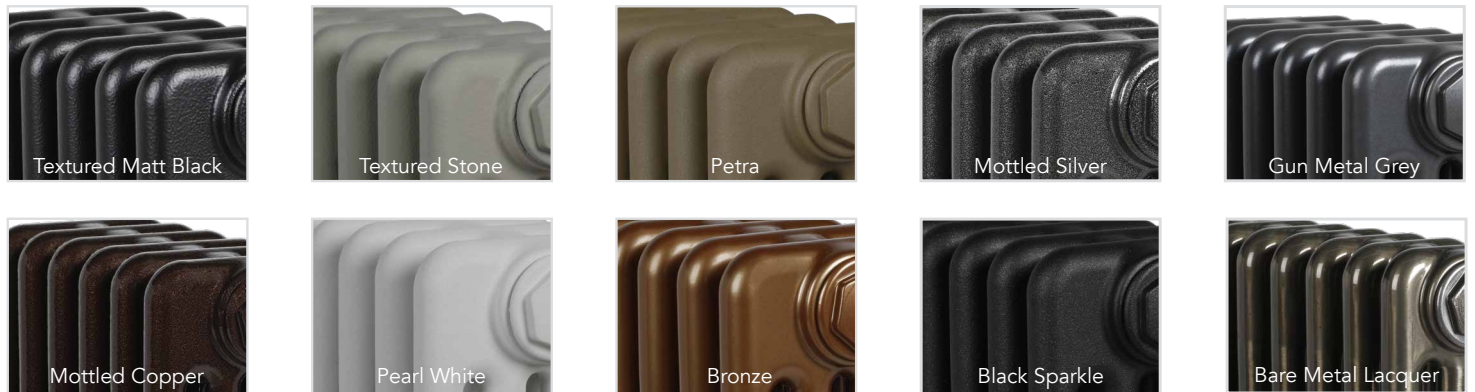

Special Finishes & Bare Metal Lacquer

Choose from colours including metallics, mottled, textured effects as well as a bare metal lacquer, for a Special Finish chart please call our Customer Service team on 01342 302250.

Please specify your chosen RAL number and colour or special finish at time of order.

Galvanised Finishes

We have developed a range of truly unique, stunning and "on trend" finishes in classic Antique Copper, Antique Brass and a more contemporary Satin Nickel. We take individual sections of Ancona®, hand polish every part of the section, then using the hot dip galvanising process (similar to chroming) we create the finish. 5 stages in total are needed with a final hand brushing and lacquer. The result, is distinctive and hardwearing, with each radiator completely unique due to the amount of hand finishing.