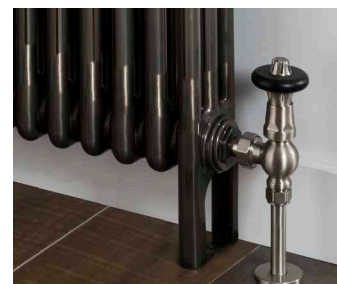

Bare metal lacquer welded feet pipe centres

Pipe centres from wall:

- 2 column = 56mm
- 3 column = 74mm
- 4 column = 93mm
- 5 column = 112mm
- 6 column = 131mm

*PPANCOWF

Anconas® with welded feet are supplied with the correct number of feet (see above); additional welded feet cannot be ordered.