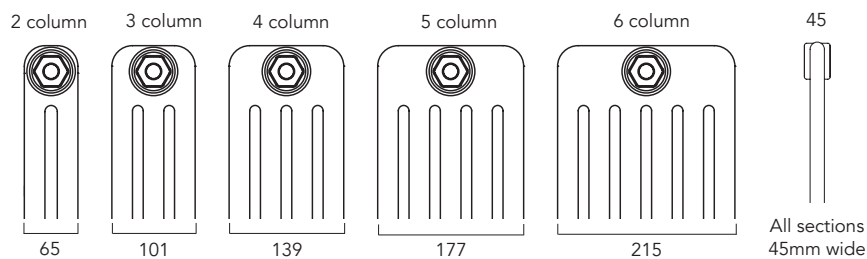

1. 1 Calculate the heat output you need for your room, using our online **Heat Output Calculator** or check with your installer, remember you may need more than one radiator to heat your room.
2. 2 Use the tables below and right to find the best size to suit your space and heat output you need; if you cannot get the right size and output combination from a 2 column radiator try an alternative height or column (depth) option, see page 138 for more details on how to size your radiator.
3. 3 Choose the style of mounting option you want; standard wall brackets are included in the radiator price (universal wall brackets for lacquer finishes). If selecting cast feet or welded feet there is an additional cost, see pricing tables on page 143.
4. 4 Choose your colour from a choice of 188 RAL colours and 33 special finishes including bare metal lacquer. For galvanised finishes please see pages 144-145.

All prices and outputs are given per section in the tables below. Price per section includes plugs, bushes, diverter, wall brackets and wall ties. Alternative mounting options must be selected separately, these will include the air vent and appropriate number of wall ties.

Made To Order Anconas® are supplied factory assembled up to a maximum of 40 sections. For radiators outside these parameters there is an additional joining charge please consult Customer Services to discuss alternative requirements.

Pipe Centres for all White & Colour Anconas with Cast Feet, Welded Feet or Wall Brackets are;	
Pipe centres left to right = number of sections x 45mm plus 24mm (12mm each) for bushes plus valves.	
Pipe centres from wall (based on adjustable wall ties)	2 Column = 64mm to 74mm 3 Column = 82mm to 92mm 4 Column = 102mm to 112mm 5 Column = 120mm to 130mm 6 Column = 140mm to 150mm

Sections

2 Column - 65mm Deep

Height (mm)	Width (mm)	Model	Watts Δt 50°C	Btu's Δt 50°C	White Ex VAT	White Inc VAT	Colours & Lacquer Ex VAT	Colours & Lacquer Inc VAT	DELIVERY TIMES		
									UP TO 4 WEEKS	4-6 WEEKS	
195	45	ANCO2C19	14	48	£17.34	£20.81	£21.68	£26.02			
300	45	ANCO2C30	23	78	£18.31	£21.97	£22.89	£27.47			
350	45	ANCO2C35	26	89	£18.84	£22.61	£23.55	£28.26			
365	45	ANCO2C36	27	92	£18.92	£22.70	£23.65	£28.38			
400	45	ANCO2C40	30	102	£19.07	£22.88	£23.84	£28.61			
450	45	ANCO2C45	33	113	£19.57	£23.48	£24.46	£29.35			
500	45	ANCO2C50	36	123	£19.72	£23.66	£24.65	£29.58			
550	45	ANCO2C55	39	133	£19.93	£23.92	£24.91	£29.89			
565	45	ANCO2C56	40	136	£19.99	£23.99	£24.99	£29.99			
600	45	ANCO2C60	43	147	£20.11	£24.13	£25.14	£30.17			
650	45	ANCO2C65	46	157	£20.16	£24.19	£25.20	£30.24			
665	45	ANCO2C66	47	160	£20.53	£24.64	£25.66	£30.79			
685	45	ANCO2C68	48	164	£20.78	£24.94	£25.98	£31.18			
750	45	ANCO2C75	52	177	£20.90	£25.08	£26.13	£31.36			
765	45	ANCO2C76	53	181	£22.35	£26.82	£27.94	£33.53			
865	45	ANCO2C86	60	205	£23.34	£28.01	£29.18	£35.02			
885	45	ANCO2C88	61	208	£23.48	£28.18	£29.35	£35.22			
900	45	ANCO2C90	62	212	£23.71	£28.45	£29.64	£35.57			
1000	45	ANCO2C10	69	235	£24.59	£29.51	£30.74	£36.89			
1200	45	ANCO2C12	82	280	£28.73	£34.48	£35.91	£43.09			
1500	45	ANCO2C15	103	351	£34.63	£41.56	£43.29	£51.95			
1800	45	ANCO2C18	124	423	£41.91	£50.29	£52.39	£62.87			
2000	45	ANCO2C20	139	474	£47.55	£57.06	£59.44	£71.33			
2200	45	ANCO2C22	154	525	£52.07	£62.48	£65.09	£78.11			
2500	45	ANCO2C25	177	604	£59.60	£71.52	£74.50	£89.40			

3 Column - 101mm Deep