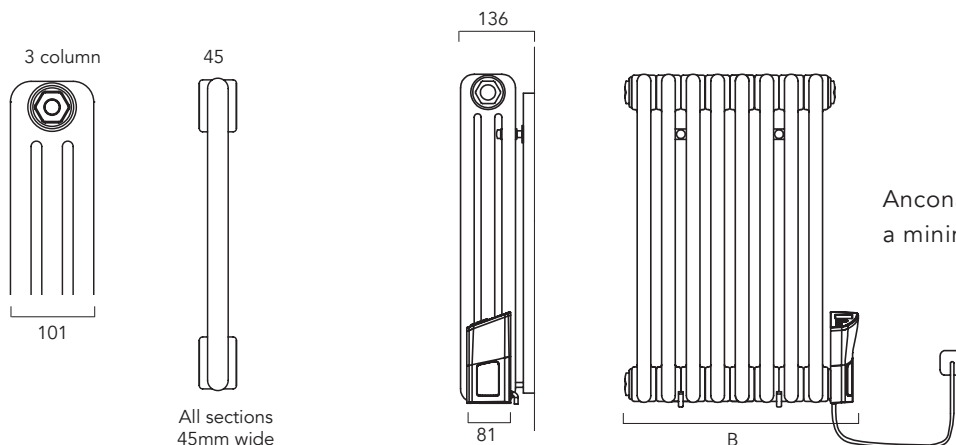

Ancona® Electric shown on page 29 NEW

High quality Italian design & manufacture
Steel Multi Column 3 column with wall brackets only
CE approved, Eco Design
10 year guarantee on the radiator
2 year guarantee on the element

White RAL 9016

Made to Order: Up to 5 weeks

The Ancona electric ranges combine the classic Ancona design with the flexibility of a fully controllable electric element. Offering 8 function modes, the Ancona Electric can be set to operate when you wish, on a daily basis or you can select one of the three pre-set programmes. The Open Window function detects an open external door or window and will turn the radiator off if it which is allowing heat to escape so saving energy and money.

Ancona® Electric

Height (mm)	Width B (mm)	Sections	Model	Watts Δt 50°C	White Ex VAT	White Inc VAT
DELIVERY TIMES				UP TO 5 WEEKS		
600	428	8	ANCO3C6036EW	400	£553.00	£663.60
	608	12	ANCO3C6054EW	600	£605.00	£726.00
	698	14	ANCO3C6063EW	800	£634.00	£760.80
	833	17	ANCO3C6076EW	1000	£676.00	£811.20
	968	20	ANCO3C6090EW	1200	£719.00	£862.80
	1103	23	ANCO3C6010EW	1500	£759.00	£910.80
	1373	29	ANCO3C6013EW	2000	£836.00	£1,003.20

- IP 44
- 8 operating modes: weekly program, 3 integrated pre-set timed programs, pilot-wire facility, comfort, night and antifreeze.
- Window open function
- Comfort, Night and Antifreeze
- 2 Year Guarantee on the element