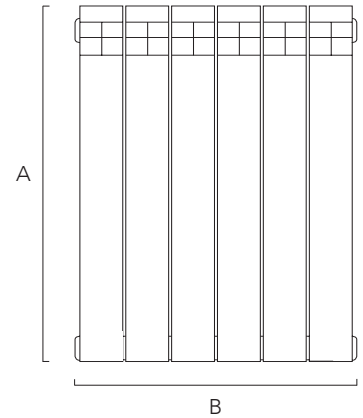

Widths include measurement for bushes
Quoted prices include plugs, bushes, air vent and wall brackets.

1646mm High

Height (mm)	Width (mm)	Sections	Model	Watts Δt 50°C	Btu's Δt 50°C	White Ex VAT	White Inc VAT	Colour Ex VAT	Colour Inc VAT	Special Finish Ex VAT	Special Finish Inc VAT
DELIVERY TIMES						48-72 HOURS		UP TO 3 WEEKS		UP TO 3 WEEKS	
1646	260	3	VOXS16X3	813	2774	£299.82	£359.78	£458.70	£550.44	£541.29	£649.55
	340	4	VOXS16X4	1084	3699	£399.76	£479.71	£611.60	£733.92	£721.72	£866.06
	420	5	VOXS16X5	1355	4623	£499.70	£599.64	£764.50	£917.40	£902.15	£1,082.58
	500	6	VOXS16X6	1626	5548	£599.64	£719.57	£917.40	£1,100.88	£1,082.58	£1,299.10
	580	7	VOXS16X7	1897	6473	£699.58	£839.50	£1,070.30	£1,284.36	£1,263.01	£1,515.61
	660	8	VOXS16X8	2168	7397	£799.52	£959.42	£1,223.20	£1,467.84	£1,443.44	£1,732.13
	740	9	VOXS16X9	2439	8322	£899.46	£1,079.35	£1,376.10	£1,651.32	£1,623.87	£1,948.64
	820	10	VOXS16X10	2710	9247	£999.40	£1,199.28	£1,529.00	£1,834.80	£1,804.30	£2,165.16

1846mm High

Height (mm)	Width (mm)	Sections	Model	Watts Δt 50°C	Btu's Δt 50°C	White Ex VAT	White Inc VAT	Colour Ex VAT	Colour Inc VAT	Special Finish Ex VAT	Special Finish Inc VAT
DELIVERY TIMES						48-72 HOURS		UP TO 3 WEEKS		UP TO 3 WEEKS	
1846	260	3	VOXS18X3	891	3040	£326.82	£392.18	£500.07	£600.08	£590.07	£708.08
	340	4	VOXS18X4	1188	4053	£435.76	£522.91	£666.76	£800.11	£786.76	£944.11
	420	5	VOXS18X5	1485	5067	£544.70	£653.64	£833.45	£1,000.14	£983.45	£1,180.14
	500	6	VOXS18X6	1782	6080	£653.64	£784.37	£1,000.14	£1,200.17	£1,180.14	£1,416.17
	580	7	VOXS18X7	2079	7094	£762.58	£915.10	£1,166.83	£1,400.20	£1,376.83	£1,652.20
	660	8	VOXS18X8	2376	8107	£871.52	£1,045.82	£1,333.52	£1,600.22	£1,573.52	£1,888.22
	740	9	VOXS18X9	2673	9120	£980.46	£1,176.55	£1,500.21	£1,800.25	£1,770.21	£2,124.25
	820	10	VOXS18X10	2970	10134	£1,089.40	£1,307.28	£1,666.90	£2,000.28	£1,966.90	£2,360.28

Pipe centres left to right	Pipe centres from wall	Depth from wall
width + valves	67mm to 71mm	114mm to 118mm

Stock options by section RAL 9010

Outputs & price given per section, see page 174 for help on sizing your radiator or visit www.theradiatorcompany.co.uk where you will find our radiator builder.

Height (mm)	Width (mm)	Model	Watts Δt 50°C	Btu's Δt 50°C	White Ex VAT	White Inc VAT	Colour Ex VAT	Colour Inc VAT	Special Finish Ex VAT	Special Finish Inc VAT	
DELIVERY TIMES						48-72 HOURS		UP TO 3 WEEKS		UP TO 3 WEEKS	
440	80	VOX44	95	324	£31.42	£37.70	£47.99	£57.59	£56.63	£67.96	
590		VOX59	127	433	£31.98	£38.38	£48.87	£58.64	£57.66	£69.19	
690		VOX69	146	498	£33.14	£39.77	£50.62	£60.74	£59.73	£71.68	
1646		VOX16	271	925	£99.94	£119.93	£152.90	£183.48	£180.43	£216.52	
1846		VOX18	297	1013	£108.94	£130.73	£166.69	£200.03	£196.69	£236.03	

Pipe centres left to right	Pipe centres from wall	Depth from wall
number of sections x 80mm + 20mm bushes + valves	67mm to 71mm	114mm to 118mm

Note: Supplied pre-assembled in up to 20 sections (1600mm), wider radiators must be joined on site.

1646mm & 1846mm supplied pre-assembled in up to 10 sections (800mm), wider radiators must be joined on site.