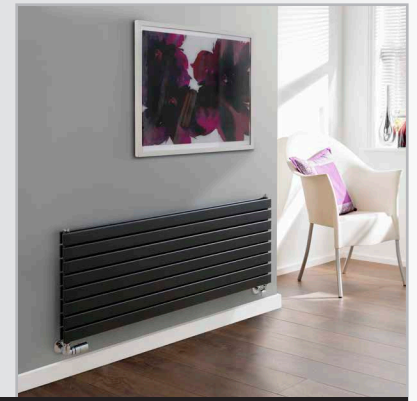

Piano horizontal shown on pages 48-49

High quality Italian design & manufacture.
Steel; 50mm flat tubes with 30mm collectors
CE approved & certified to BS EN442

White RAL 9016 as standard, 188 RAL colours plus 32 Special Finishes
Please call **01342 302250** for a RAL or Special Finish chart

Stock White RAL 9016: 48-72 Hours

Made to Order sizes & colours: Up to 5 weeks

SAVE £30 WHEN YOU BUY OUR IDEAL TRV KIT WITH ANY DESIGNER ORDER*
QUOTE **PROMOV1** AT TIME OF ORDER

Available in White or Chrome

Pipe centres left to right	Pipe centres from wall	Depth from wall
width - 50mm	55mm	78mm

Pipe centres left to right	Pipe centres from wall	Depth from wall
width - 50mm	74mm to 84mm	97mm to 107mm

Stock options White RAL 9016 - Single Horizontal

Height (mm)	Width (mm)	Model	Watts Δt 50°C	Btu's Δt 50°C	White Ex VAT	White Inc VAT	Colours Ex VAT	Colours Inc VAT
DELIVERY TIMES					48-72 HOURS		UP TO 5 WEEKS	
344	920	PIANSH349206	357	1218	£309.00	£370.80	£386.00	£463.20
400	520	PIANSH405207	234	798	£300.00	£360.00	£375.00	£450.00
	920	PIANSH409207	414	1413	£320.00	£384.00	£400.00	£480.00
	1220	PIANSH401207	549	1873	£359.00	£430.80	£449.00	£538.80
512	920	PIANSH519209	525	1791	£351.00	£421.20	£439.00	£526.80
	1220	PIANSH511209	696	2375	£397.00	£476.40	£496.00	£595.20
624	920	PIANSH629211	634	2163	£383.00	£459.60	£479.00	£574.80
	1220	PIANSH621211	841	2869	£435.00	£522.00	£544.00	£652.80
	1520	PIANSH621511	1048	3576	£487.00	£584.40	£609.00	£730.80

Stock options White RAL 9016 - Double Horizontal

Height (mm)	Width (mm)	Model	Watts Δt 50°C	Btu's Δt 50°C	White Ex VAT	White Inc VAT	Colours Ex VAT	Colours Inc VAT
DELIVERY TIMES					48-72 HOURS		UP TO 5 WEEKS	
344	920	PIANDH349206	557	1900	£526.00	£631.20	£658.00	£789.60
400	520	PIANDH405207	357	1218	£510.00	£612.00	£638.00	£765.60
	920	PIANDH409207	632	2156	£552.00	£662.40	£690.00	£828.00
	1220	PIANDH401207	838	2859	£597.00	£716.40	£746.00	£895.20
512	920	PIANDH519209	777	2651	£597.00	£716.40	£746.00	£895.20
	1220	PIANDH511209	1031	3518	£656.00	£787.20	£820.00	£984.00
624	920	PIANDH629211	916	3125	£651.00	£781.20	£814.00	£976.80
	1220	PIANDH621211	1214	4142	£720.00	£864.00	£900.00	£1,080.00
	1520	PIANDH621511	1513	5162	£793.00	£951.60	£991.00	£1,189.20

Made to order options - Single Horizontal