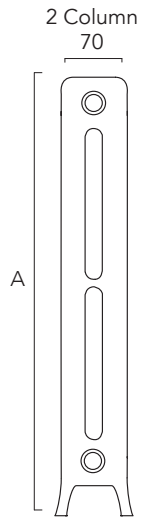

Please specify your finish at time of order, lead times vary for different finishes so please see information on delivery.

Telford	Pipe centres left to right	Pipe centres from wall
2 Column	60 x number of sections + 30mm bushes + valves	85mm to 105mm
4 Column	60 x number of sections + 30mm bushes + valves	130mm to 150mm
6 Column	60 x number of sections + 30mm bushes + valves	175mm to 195mm

Telford Sectional options please see opposite for floor mounting options, wall brackets are available on request, please call customer services on 01342 302250 for more information and prices

Build your radiator to fit your requirements using individual sections shown below, visit page 186 to help you size your radiator. If you require more than 40 sections please contact our Customer Services team on 01342 302250.

2 Column

Height A (mm)	Width B (mm)	Model	Watts Δt 50°C	Btu's Δt 50°C	Primer Ex VAT	Primer Inc VAT	RAL Colour Ex VAT	RAL Colour Inc VAT	Special Finishes Ex VAT	Special Finishes Inc VAT	Lacquer Ex VAT	Lacquer Inc VAT	Polished Ex VAT	Polished Inc VAT
DELIVERY TIMES					48-72 HOURS		UP TO 3 WEEKS		UP TO 3 WEEKS		UP TO 4 WEEKS		UP TO 5 WEEKS	
430	60	TELF2C43	43	147	£19.15	£22.98	£33.56	£40.27	£48.21	£57.85	£62.87	£75.44	£117.60	£141.12
580	60	TELF2C58	54	184	£20.53	£24.64	£35.95	£43.14	£51.08	£61.30	£65.03	£78.04	£121.84	£146.21
680	60	TELF2C68	63	215	£26.96	£32.35	£47.24	£56.69	£60.67	£72.80	£72.82	£87.38	£131.72	£158.06
980	60	TELF2C98	86	293	£34.77	£41.72	£60.92	£73.10	£73.12	£87.74	£89.06	£106.87	£151.40	£181.68