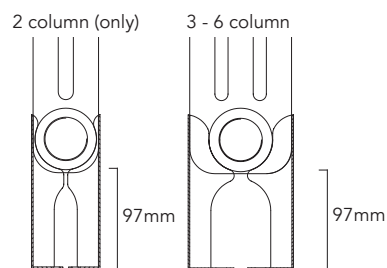

Ancona® Made to Order - Floor Mounting Options

Once you have chosen your radiator size you can choose to have your Ancona® floor mounted by selecting either Welded or Cast feet (fittings are available to order with a corresponding radiator only).

Please note; Welded feet and Cast Feet are an additional cost to your radiator price.

The correct number of wall ties will be supplied with each order; prices for extra cast feet and wall ties are available on request, please call **01342 302250**.

Please specify your preferred floor mounting option & kit number at time of order.

Technical & pipe centre information of each mounting option is shown below.

Cast feet kit prices

Note: please remember to add 100mm to the height of the Ancona® section you have chosen if you are using cast feet.

Section & Column Range	No. of Feet	Model	White Ex VAT	White Inc VAT	Colour Ex VAT	Colour Inc VAT
DELIVERY TIMES			UP TO 4 WEEKS		UP TO 4 WEEKS	
2-20 Sections / 2-6 Columns	2	PPANCOCFKIT2	£44.00	£52.80	£55.00	£66.00
21-30 Sections / 2-6 Columns	3	PPANCOCFKIT3	£66.00	£79.20	£83.00	£99.60
31-40 Sections / 2-6 Columns	4	PPANCOCFKIT4	£88.00	£105.60	£110.00	£132.00

Cast Feet pipe centres

Pipe centres from wall:

- 2 column = 64mm - 74mm
- 3 column = 82mm - 92mm
- 4 column = 102mm - 112mm
- 5 column = 120mm - 130mm
- 6 column = 140mm - 150mm

Wall tie; adjusts from 32 to 42mm

Please note: cast feet are not available for bare metal lacquer finishes

*PPANCOCFK

Welded feet kit prices

Note: Please remember to add 97mm to the height of the Ancona® section you have chosen if you are using welded feet.