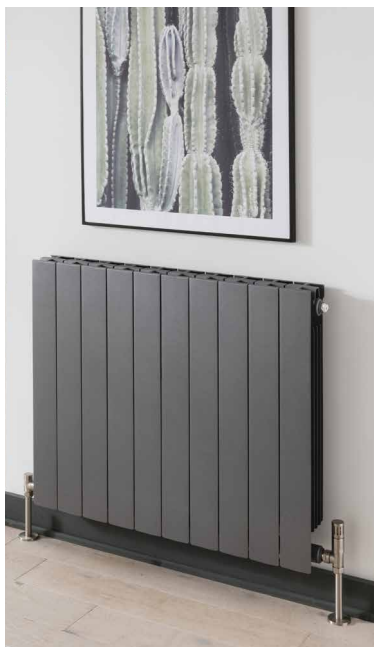

Radiators

Steel Multi Column

	Product	Technical	
	Ancona® Stock	6-15	128-137
	Ancona® Made to Order	16-25	138-145
NEW	Ancona® Bench Seat	26-27	146-147
	Ancona® Curved	28	148
NEW	Ancona® Electric	29	149

Contemporary Designer

	Product	Technical	
	Torré	32-33	150
NEW	Iseo	34-35	151
NEW	Niro	36-37	152
NEW	Odolo	38-39	153
NEW	Canto	40	154
NEW	Ellipsis Stainless Steel	41	155
	Ellipsis	42-43	156-159
	Sitar	44-45	160-163
	Sax	46-47	164-165
	Piano	48-49	166-167
	Water Lily	50	168
	Immagina	51	169
	Athena	52-53	170
	Relax	54-55	172-173
	Halo	56-57	171

Sectional Aluminium

	Product	Technical	
	Vip	60-61	176-177
	Oscar	62-63	178-179
	Ottimo	64-65	180-181
	Vox	66-67	182-183
	Mix	68-69	184-185

Traditional Cast Iron

	Product	Technical	
NEW	Uxbridge	72-73	187
	Aston	74-75	188
	Ledbury	76-77	189
	Telford	78-79	190-191
	Linton	80-81	192
	Trieste	82-83	193
FB	Farrow & Ball® Finishes	84-85	194-195

®Registered trademark of Farrow & Ball Holdings Limited

©Ancona is a registered trademark of IRSAP UK Limited