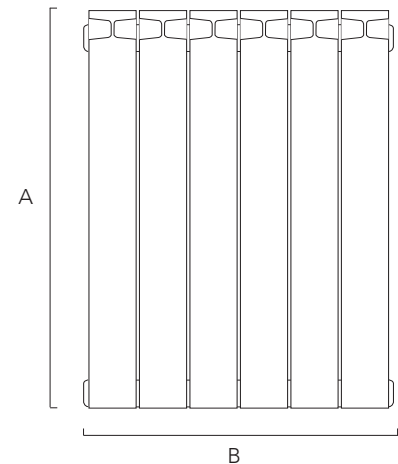

Pipe centres left to right	Pipe centres from wall	Depth from wall
width + valves	67mm to 71mm	114mm to 118mm

*Saving based on the value of individual items when bought separately. Order any of our selected valves & matching pipe covers at the same time as your radiator; PROMOV1W (white), PROMOV1C (chrome).