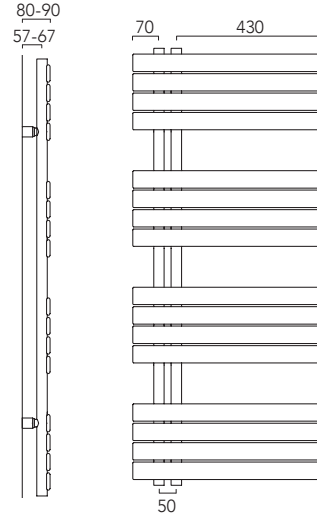

Sitar Lato shown on page 97

High quality Italian design & manufacture.
Steel; 23mm cross tubes
CE approved & certified to BS EN442

White RAL 9016 as standard, 188 RAL Colours and 32 Special Finishes
Please call **01342 302250** for a RAL or Special Finish chart

Stock White RAL 9016: 48-72 Hours
Made to Order sizes & colours: Up to 5 weeks

Stock options White RAL 9016

Height (mm)	Width (mm)	Model	Watts Δt 50°C	Btu's Δt 50°C	White Ex VAT	White Inc VAT	Colours Ex VAT	Colours Inc VAT
DELIVERY TIMES					48-72 HOURS		UP TO 5 WEEKS	
832	500	SITLAT8350	373	1273	£250.00	£300.00	£313.00	£375.60
	600	SITLAT8360	443	1512	£258.00	£309.60	£323.00	£387.60
1348	500	SITLAT1350	593	2023	£307.00	£368.40	£384.00	£460.80
	600	SITLAT1360	693	2365	£317.00	£380.40	£396.00	£475.20

Made to order options

Height (mm)	Width (mm)	Model	Watts Δt 50°C	Btu's Δt 50°C	White Ex VAT	White Inc VAT	Colours Ex VAT	Colours Inc VAT
DELIVERY TIMES					UP TO 5 WEEKS		UP TO 5 WEEKS	
832	700	SITLAT8370	515	1757	£273.00	£327.60	£341.00	£409.20
1348	700	SITLAT1370	794	2709	£336.00	£403.20	£420.00	£504.00
1778	500	SITLAT1750	754	2573	£366.00	£439.20	£458.00	£549.60
	600	SITLAT1760	883	3013	£382.00	£458.40	£478.00	£573.60
	700	SITLAT1770	1014	3460	£404.00	£484.80	£505.00	£606.00

*Saving based on the value of individual items when bought separately. Order any of our selected valves & matching pipe covers at the same time as your radiator; PROMOV3W (white), PROMOV3C (chrome).