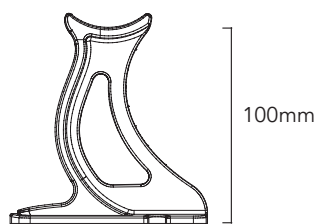

Ancona® Made to Order - Floor Mounting Options

Once you have chosen your radiator size you can choose to have your Ancona® floor mounted by selecting either Welded or Cast feet (fittings are available to order with a corresponding radiator only).

Please note; Welded feet and Cast Feet are an additional cost to your radiator price.

The correct number of wall ties will be supplied with each order; prices for extra cast feet and wall ties are available on request, please call **01342 302250**.

Please specify your preferred floor mounting option & kit number at time of order.

Technical & pipe centre information of each mounting option is shown below.

Cast feet kit prices

Note: please remember to add 100mm to the height of the Ancona® section you have chosen if you are using cast feet.

Section & Column Range	No. of Feet	Model	White Ex VAT	White Inc VAT	Colour Ex VAT	Colour Inc VAT
DELIVERY TIMES			UP TO 4 WEEKS		UP TO 4 WEEKS	
2-20 Sections / 2-6 Columns	2	PPANCOCFKIT2	£44.00	£52.80	£55.00	£66.00
21-30 Sections / 2-6 Columns	3	PPANCOCFKIT3	£66.00	£79.20	£83.00	£99.60
31-40 Sections / 2-6 Columns	4	PPANCOCFKIT4	£88.00	£105.60	£110.00	£132.00