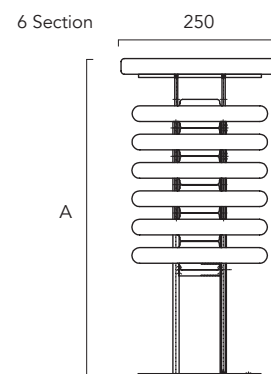

All prices shown include wooden seat.

Please note: Bench seats over 1650mm wide will be supplied with 3 feet.

Pipe centres = width (B) - 67mm

*Saving based on the value of individual items when bought separately. Order any of our selected valves and matching pipe covers at the same time as your radiator.