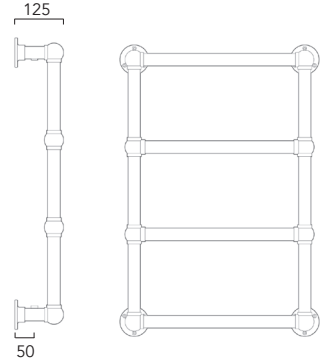

Antique Bronze

Antique Copper

Bright Nickel

*Saving based on the value of individual items when bought separately. Order any of our selected valves & matching pipe covers at the same time as your radiator; PROMOV3W (white), PROMOV3C (chrome).