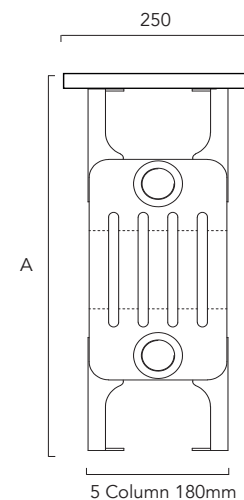

Ancona® Bench Seat Vertical page 27 NEW

High quality Italian design and manufacture
Steel multi column supplied with a wooden seat
CE approved & certified to BS EN442

White RAL 9016 as standard, 188 RAL colours and 32 Special Finishes
Please call **01342 302250** for a RAL or Special Finish chart

Made to Order: Up to 5 weeks White & Colours

SAVE UP TO £36 WHEN YOU BUY OUR VINTAGE TRV KIT WITH ANY ANCONA® ORDER* QUOTING **PROMOV2** AT TIME OF ORDER

Chrome only