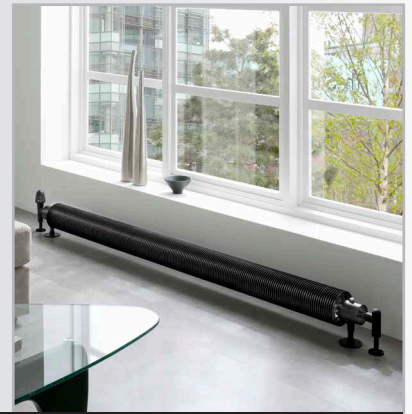

Halo shown on page 56-57

High quality Italian design & manufacture.
Steel; 87mm, 133mm, 155mm 180mm & 187mm fins
CE approved & certified to BS EN442

Matt White RAL 9016 as standard, 188 RAL colours plus 2 Special Finishes;
Metallic Silver & Matt Black
Please call **01342 302250** for a RAL chart

Made to Order sizes & colours: Up to 7 weeks for white
Up to 7 weeks for colours, 9 weeks for chrome

SAVE £30 WHEN YOU BUY OUR IDEAL TRV KIT WITH ANY DESIGNER ORDER* QUOTE **PROMOV1** AT TIME OF ORDER

Available in White or Chrome

Halo Horizontal	Pipe centres left to right	Pipe centres from wall
Halo 130mm	width + valves	minimum of 65mm
Halo 190mm	width + valves	minimum of 90mm
Halo 250mm	width + valves	minimum of 120mm

Made to order options - Horizontal White & Colours

Height (mm)	Width (mm)	Model	Watts Δt 50°C	BTU's Δt 50°C	Matt White Ex VAT	Matt White Inc VAT	Colour & Finishes Ex VAT	Colour & Finishes Inc VAT
DELIVERY TIMES			UP TO 7 WEEKS		UP TO 7 WEEKS			
130	1000	HALO1310	269	918	£391.00	£469.20	£489.00	£586.80
	1500	HALO1315	413	1409	£477.00	£572.40	£596.00	£715.20
	2000	HALO1320	557	1900	£582.00	£698.40	£728.00	£873.60
190	1000	HALO1910	401	1368	£570.00	£684.00	£713.00	£855.60
	1500	HALO1915	616	2102	£683.00	£819.60	£854.00	£1,024.80
	2000	HALO1920	831	2835	£803.00	£963.60	£1,004.00	£1,204.80
250	1000	HALO2510	993	3388	£612.00	£734.40	£765.00	£918.00
	1500	HALO2515	1490	5084	£919.00	£1,102.80	£1,149.00	£1,378.80
	2000	HALO2520	1969	6718	£1,225.00	£1,470.00	£1,531.00	£1,837.20

Made to order options - Horizontal Chrome

Height (mm)	Width (mm)	Model	Watts Δt 50°C	BTU's Δt 50°C	Chrome Ex VAT	Chrome Inc VAT
DELIVERY TIMES			UP TO 9 WEEKS			
190	1000	HALO1910C	353	1204	£738.00	£885.60
	1500	HALO1915C	542	1849	£898.00	£1,077.60
	2000	HALO1920C	731	2494	£1,104.00	£1,324.80
250	1000	HALO2510C	874	2982	£894.00	£1,072.80
	1500	HALO2515C	1311	4473	£1,339.00	£1,606.80
	2000	HALO2520C	1733	5913	£1,787.00	£2,144.40