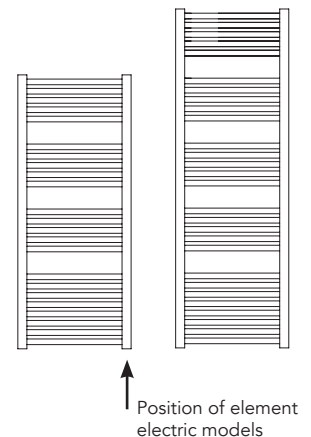

The Lupin Electric range is available in white & chrome and supplied with a fully controllable electric element. Offering 8 function modes, they can be set to operate when you wish, on a daily basis or you can select one of the three pre-set programmes. The Open Window function detects an open external door or window and will turn the radiator off if it which is allowing heat to escape so saving energy and money.

- Boost mode (2h at max power)
- Timer mode (configure different temperatures value for each hour and day of the week),
- Comfort mode (desired user temperature),
- Night mode, Pilot-wire mode, Antifreeze mode, Holiday mode
- Adaptive Start Control, open windows, ON/OFF button and a security lock for children.

*Saving based on the value of individual items when bought separately. Order any of our selected valves & matching pipe covers at the same time as your radiator; PROMOV3W (white), PROMOV3C (chrome).