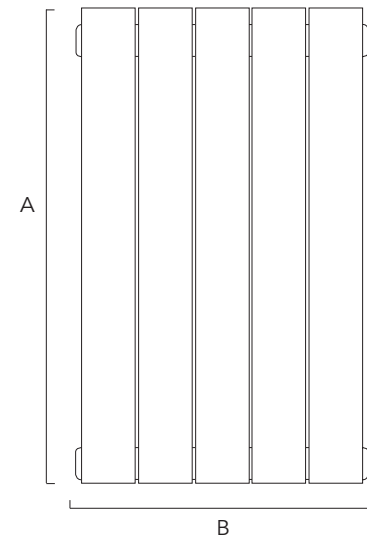

VIP69X5 - 690mm x 420mm