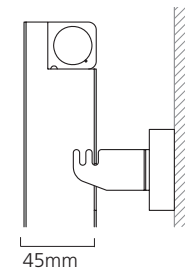

Pipe centres left to right	Pipe centres from wall	Depth from wall
width + valves	65mm	96mm

Stock options White RAL 9016 - Horizontal

Height (mm)	Width (mm)	Model	Watts Δt 50°C	Btu's Δt 50°C	White Ex VAT	White Inc VAT	Colour Ex VAT	Colour Inc VAT
DELIVERY TIMES					48-72 HOURS		UP TO 3 WEEKS	
500	956	TORR509508H	877	2992	£553.00	£663.60	£691.00	£829.20
	1196	TORR501110H	1097	3743	£690.00	£828.00	£863.00	£1,035.60
	1436	TORR501412H	1316	4490	£831.00	£997.20	£1,039.00	£1,246.80
600	956	TORR609508H	1007	3436	£583.00	£699.60	£729.00	£874.80
	1196	TORR601110H	1259	4296	£731.00	£877.20	£914.00	£1,096.80
	1436	TORR601412H	1510	5152	£878.00	£1,053.60	£1,098.00	£1,317.60