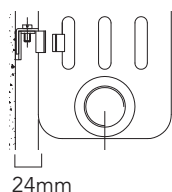

Universal wall brackets (included in radiator price)

Supplied as standard with all lacquer stock Ancona's®