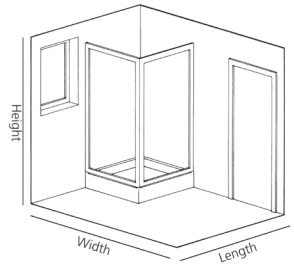

EN442

Our radiators are produced & outputs measured according to the European standard EN442. This standard uses delta t50 to provide a consistent and comparative output measurement. Some installers may still use the old delta T60 as a measure of output, to convert use the following correction factors; $\Delta T50$ to $\Delta T60$ multiply by 1.267, $\Delta T60$ to $\Delta T50$ multiply by 0.781

How can I find out what heat outputs I need?

Your installer should be able to confirm the exact requirements for each of your rooms, but you can also visit our website (www.theradiatorcompany.co.uk) and use our online heat calculator or use the following simple calculation as a guide;

1. Find the volume of your room in cubic feet = height x width x length (To convert cubic meters into cubic feet multiply the total figure by 35.31).
2. Multiply the volume by 6 to find the Btu requirement. If you need to know the Watts equivalent, divide your Btu by 3.412.

For example:

A bathroom 6'x8' with 8' ceilings = a volume of 384 cubic feet multiply by 6 = 2304 Btu's

You may need more than 1 radiator in order to ensure an even distribution of heat in a large room, if so divide the required output by the total number of radiators you could sensibly place in the room.

e.g. a lounge 14' x 18' x 8' ceilings = 12096 Btu's.

Two radiators would require an output of = 6048 Btu's each, 3 radiators = 4032 Btu's each

Do different designs affect output?

By altering the size, shape or number of tubes or columns in a radiator you can adjust the output achieved, as this adds or subtracts surface area, the main contributor to heat output. For example the multiple column of our Ancona® range provide huge flexibility in achieving the right output in a limited space.