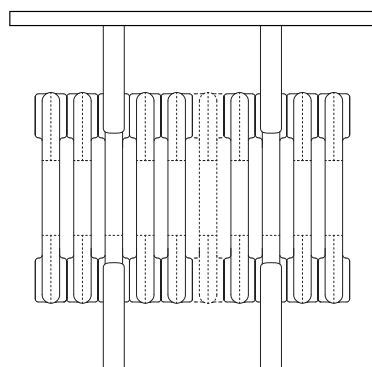

All prices shown include wooden seat.

Please note: Bench seats 1284mm wide and over will be supplied with 4 feet.

Pipe centres = width of radiator (B) + valves