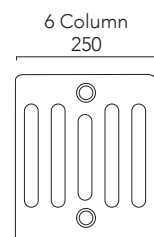

6 Column

Height A (mm)	Width B (mm)	Model	Watts Δt 50°C	Btu's Δt 50°C	Primer Ex VAT	Primer Inc VAT	RAL Colour Ex VAT	RAL Colour Inc VAT	Special Finishes Ex VAT	Special Finishes Inc VAT	Lacquer Ex VAT	Lacquer Inc VAT	Polished Ex VAT	Polished Inc VAT
DELIVERY TIMES					48-72 HOURS		UP TO 3 WEEKS		UP TO 3 WEEKS		UP TO 4 WEEKS		UP TO 5 WEEKS	
280	60	TELF6C28	72	246	£33.50	£40.20	£58.71	£70.45	£70.44	£84.53	£84.54	£101.45	£143.70	£172.44