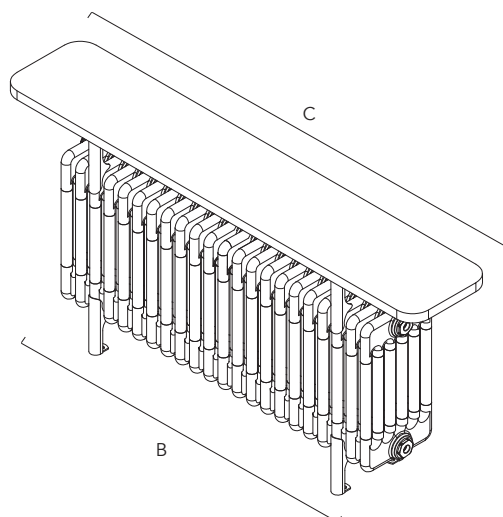

All prices shown include wooden seat.

Please note: Bench seats 1284mm wide and over will be supplied with 4 feet.

Pipe centres = width of radiator (B) + valves