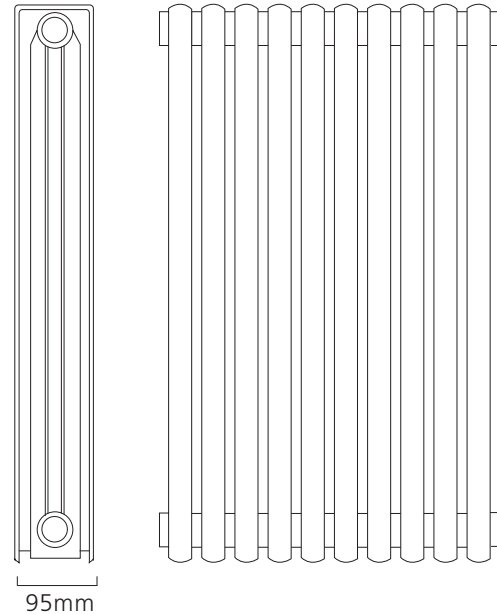

SAVE £30 WHEN YOU BUY OUR IDEAL TRV KIT WITH ANY DESIGNER ORDER* QUOTE **PROMOV1** AT TIME OF ORDER

Available in White or Chrome

Stock options White RAL 9010 - Horizontal

Height (mm)	Width (mm)	Model	Watts Δt 50°C	Btu's Δt 50°C	White Ex VAT	White Inc VAT	Colour Ex VAT	Colour Inc VAT
DELIVERY TIMES					48-72 HOURS		UP TO 3 WEEKS	
568	420	CANT564208H	488	1665	£179.00	£214.80	£271.00	£325.20
	620	CANT566212H	732	2498	£261.00	£313.20	£349.00	£418.80
	820	CANT568216H	976	3330	£345.00	£414.00	£428.00	£513.60
	1020	CANT561020H	1220	4163	£427.00	£512.40	£525.00	£630.00
668	420	CANT664208H	552	1883	£182.00	£218.40	£275.00	£330.00
	620	CANT666212H	828	2825	£268.00	£321.60	£356.00	£427.20
	820	CANT668216H	1104	3767	£353.00	£423.60	£447.00	£536.40
	1020	CANT661020H	1380	4709	£438.00	£525.60	£557.00	£668.40