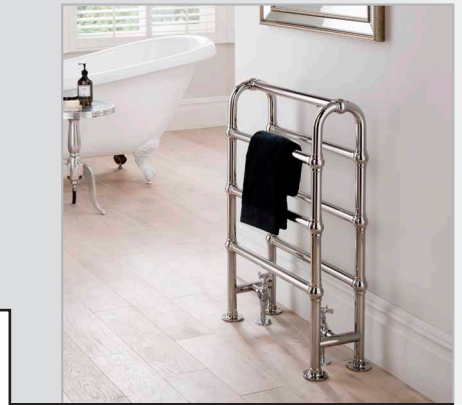

Lingfield shown on page 112

Brass tubed floor standing design, suitable for a direct system
CE approved & certified to BS EN442

Chrome (main image)
Antique Bronze
Antique Copper
Bright Nickel

Stock Chrome: 48-72 Hours

Made to Order: Up to 5 weeks Bright Nickel, 7 weeks Antique Bronze / Copper

Pipe centres left to right	Pipe centres from wall	Maximum depth from wall
width - 147mm - valves	118mm	235mm

Cylinder Valve Kit

SAVE £40 WHEN YOU BUY OUR **CYLINDER KIT** WITH ANY TOWEL RAIL ORDER* QUOTE **PROMOV3** AT TIME OF ORDER

Available in White or Chrome

Stock options Chrome

Height (mm)	Width (mm)	Model	Watts Δt 50°C	Btu's Δt 50°C	Chrome Ex VAT	Chrome Inc VAT
DELIVERY TIMES					48-72 HOURS	
850	600	LING8560	439	1498	£1,886.00	£2,263.20

Made to order options

Height (mm)	Width (mm)	Model	Watts Δt 50°C	Btu's Δt 50°C	Bright Nickel Ex VAT	Bright Nickel Inc VAT	Antique Bronze Ex VAT	Antique Bronze Inc VAT	Antique Copper Ex VAT	Antique Copper Inc VAT
DELIVERY TIMES					UP TO 5 WEEKS		UP TO 7 WEEKS		UP TO 7 WEEKS	
850	600	LING8560	439	1498	£2,077.00	£2,492.40	£2,355.00	£2,826.00	£2,355.00	£2,826.00