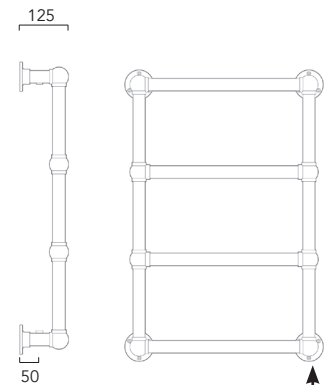

Position of element for electric models