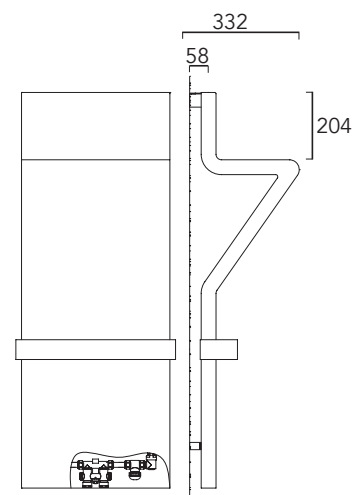

*Saving based on the value of individual items when bought separately. Order any of our selected valves & matching pipe covers at the same time as your radiator; PROMOV3W (white), PROMOV3C (chrome).

Echo shown on page 95 NEW ELECTRIC

Steel; Side loading towel rail, 50mm x 10mm flat tubes
Can be installed left or right handed
CE approved & certified to BS EN442

White RAL 9016 as standard, 188 RAL Colours and 32 Special Finishes
Please call **01342 302250** for a RAL or Special Finish chart

Stock White RAL 9016: 48-72 Hours

Made to Order sizes & colours: Up to 7 weeks White & White Electric,
Up to 8 weeks Colours