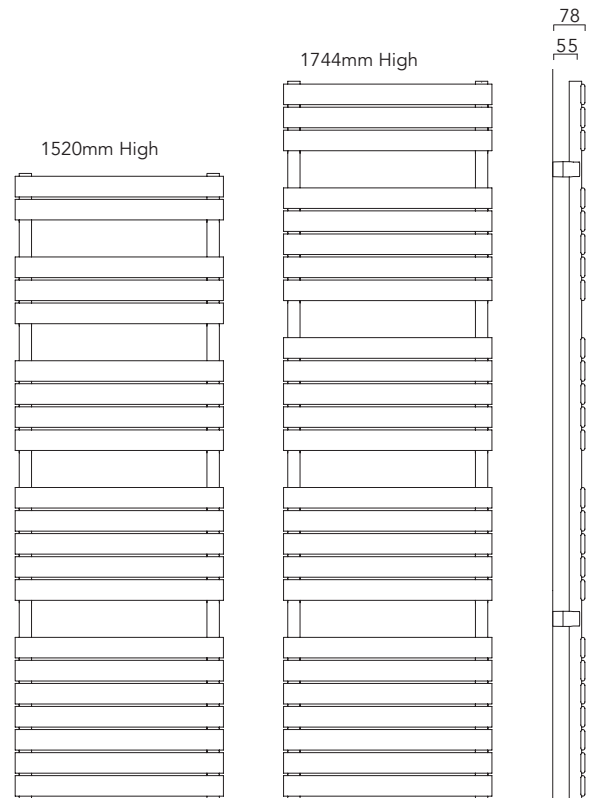

Made to order options

Height (mm)	Width (mm)	Model	Watts Δt 50°C	Btu's Δt 50°C	White Ex VAT	White Inc VAT	Colours Ex VAT	Colours Inc VAT
DELIVERY TIMES					UP TO 5 WEEKS		UP TO 5 WEEKS	
792	456	PIATR7945	377	1286	£227.00	£272.40	£284.00	£340.80
	556	PIATR7955	447	1525	£230.00	£276.00	£288.00	£345.60
	756	PIATR7975	588	2006	£239.00	£286.80	£299.00	£358.80
1156	456	PIATR1145	507	1730	£277.00	£332.40	£346.00	£415.20
	556	PIATR1155	608	2074	£282.00	£338.40	£353.00	£423.60
	756	PIATR1175	808	2757	£296.00	£355.20	£370.00	£444.00
1520	456	PIATR1545	654	2231	£317.00	£380.40	£396.00	£475.20
	556	PIATR1555	783	2672	£324.00	£388.80	£405.00	£486.00
	756	PIATR1575	1043	3559	£341.00	£409.20	£426.00	£511.20
1744	456	PIATR1745	766	2614	£347.00	£416.40	£434.00	£520.80
	506	PIATR1750	839	2863	£351.00	£421.20	£439.00	£526.80
	556	PIATR1755	912	3112	£355.00	£426.00	£444.00	£532.80
	606	PIATR1760	986	3364	£358.00	£429.60	£448.00	£537.60
	756	PIATR1775	1206	4115	£374.00	£448.80	£468.00	£561.60