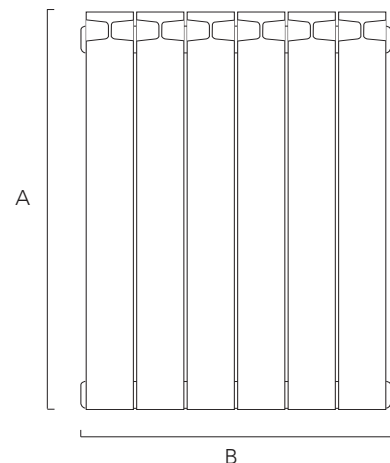

Height (mm)	Width (mm)	Sections	Model	Watts Δt 50°C	Btu's Δt 50°C	White Ex VAT	White Inc VAT	Colour Ex VAT	Colour Inc VAT	Special Finish Ex VAT	Special Finish Inc VAT
DELIVERY TIMES						48-72 HOURS		UP TO 3 WEEKS		UP TO 3 WEEKS	
690	420	5	MIXS69X5	710	2423	£165.70	£198.84	£253.10	£303.72	£298.65	£358.38
	500	6	MIXS69X6	852	2907	£198.84	£238.61	£303.72	£364.46	£358.38	£430.06
	580	7	MIXS69X7	994	3392	£231.98	£278.38	£354.34	£425.21	£418.11	£501.73
	660	8	MIXS69X8	1136	3876	£265.12	£318.14	£404.96	£485.95	£477.84	£573.41
	740	9	MIXS69X9	1278	4361	£298.26	£357.91	£455.58	£546.70	£537.57	£645.08
	820	10	MIXS69X10	1420	4845	£331.40	£397.68	£506.20	£607.44	£597.30	£716.76
	900	11	MIXS69X11	1562	5330	£364.54	£437.45	£556.82	£668.18	£657.03	£788.44
	980	12	MIXS69X12	1704	5814	£397.68	£477.22	£607.44	£728.93	£716.76	£860.11
	1060	13	MIXS69X13	1846	6299	£430.82	£516.98	£658.06	£789.67	£776.49	£931.79
	1140	14	MIXS69X14	1988	6783	£463.96	£556.75	£708.68	£850.42	£836.22	£1,003.46
	1220	15	MIXS69X15	2130	7268	£497.10	£596.52	£759.30	£911.16	£895.95	£1,075.14
	1300	16	MIXS69X16	2272	7752	£530.24	£636.29	£809.92	£971.90	£955.68	£1,146.82
	1380	17	MIXS69X17	2414	8237	£563.38	£676.06	£860.54	£1,032.65	£1,015.41	£1,218.49
	1460	18	MIXS69X18	2556	8721	£596.52	£715.82	£911.16	£1,093.39	£1,075.14	£1,290.17
	1540	19	MIXS69X19	2698	9206	£629.66	£755.59	£961.78	£1,154.14	£1,134.87	£1,361.84
	1620	20	MIXS69X20	2840	9690	£662.80	£795.36	£1,012.40	£1,214.88	£1,194.60	£1,433.52