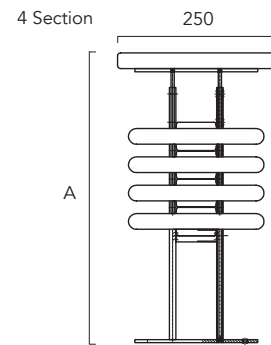

All prices shown include wooden seat.

Please note: Bench seats over 1650mm wide will be supplied with 3 feet.

Pipe centres = width (B) - 67mm

*Saving based on the value of individual items when bought separately. Order any of our selected valves and matching pipe covers at the same time as your radiator.