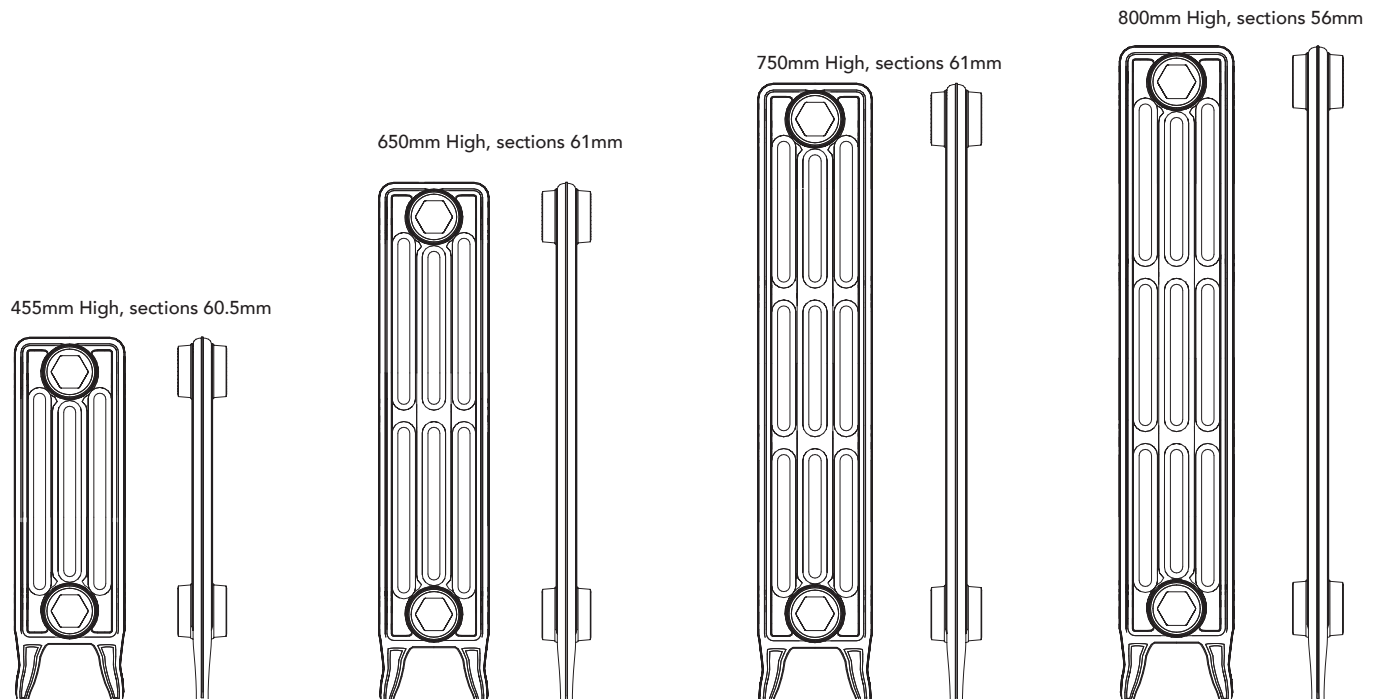

Please specify your finish at time of order, lead times vary for different finishes so please see top of this page for more information on delivery.

Uxbridge	Pipe centres left to right	Pipe centres from wall
455mm High	60.5 x number of sections + 32mm bushes + valves	105mm-119mm
650mm, 750mm High	61 x number of sections + 32mm bushes + valves	105mm-119mm
800mm High	56 x number of sections + 32mm bushes + valves	105mm-119mm