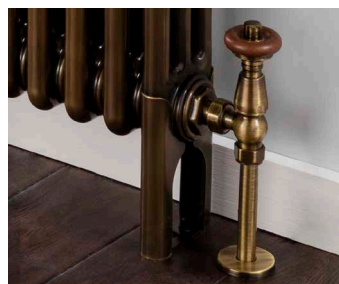

White & colour welded feet pipe centres

Pipe centres from wall:

- 2 column = 64mm - 74mm
- 3 column = 82mm - 92mm
- 4 column = 102mm - 112mm
- 5 column = 120mm - 130mm
- 6 column = 140mm - 150mm

*PPANCOWF