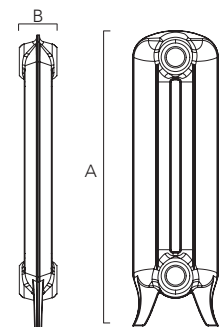

Please specify your finish at time of order, delivery time is 4 weeks for Burnished 5 weeks for Polished.