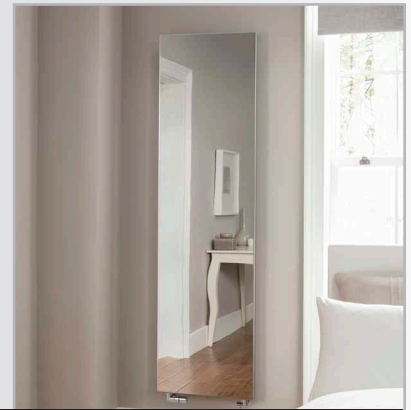

Relax vertical shown on page 55

High quality Italian design & manufacture.

Steel; Slimline round tube on tube radiator cloaked in a steel cover
CE approved & certified to BS EN442

White RAL 9016 as standard, 25 RAL colours plus 32 Special Finishes
Please call **01342 302250** for a RAL or Special Finish chart

Stock White RAL 9016: 48-72 Hours

Made to Order sizes & colours: Up to 5 weeks for white & colours
Up to 8 weeks for Polished Stainless Steel

Relax vertical	Pipe centres left to right	Pipe centres from wall	Depth from wall
Single vertical	width - 109mm	55mm	88mm

SAVE £30 WHEN YOU BUY OUR IDEAL TRV KIT WITH ANY DESIGNER ORDER*
QUOTE **PROMOV1** AT TIME OF ORDER

Available in White or Chrome

Stock options White RAL 9016 - Single Vertical

Height (mm)	Width (mm)	Model	Watts Δt 50°C	Btu's Δt 50°C	White Ex VAT	White Inc VAT	Colours Ex VAT	Colours Inc VAT
DELIVERY TIMES					48-72 HOURS		UP TO 5 WEEKS	
1853	517	RELASV1851	1178	4019	£839.00	£1,006.80	£1,049.00	£1,258.80
	653	RELASV1865	1519	5183	£915.00	£1,098.00	£1,144.00	£1,372.80

Made to order options - Inox Single Vertical

Height (mm)	Width (mm)	Model	Watts Δt 50°C	Btu's Δt 50°C	Polished Stainless Steel Ex VAT	Polished Stainless Steel Inc VAT
DELIVERY TIMES					UP TO 8 WEEKS	
1553	381	REINSV1538	489	1668	£1,705.00	£2,046.00
	517	REINSV1551	689	2351	£1,818.00	£2,181.60
	653	REINSV1565	888	3030	£1,895.00	£2,274.00
1853	381	REINSV1838	586	1999	£2,017.00	£2,420.40
	517	REINSV1851	825	2815	£2,211.00	£2,653.20
	653	REINSV1865	1063	3627	£2,365.00	£2,838.00
2053	381	REINSV2038	650	2218	£2,130.00	£2,556.00
	517	REINSV2051	915	3122	£2,365.00	£2,838.00
	653	REINSV2065	1180	4026	£2,523.00	£3,027.60

Made to order options - Single Vertical

Height (mm)	Width (mm)	Model	Watts Δt 50°C	Btu's Δt 50°C	White Ex VAT	White Inc VAT	Colours Ex VAT	Colours Inc VAT
DELIVERY TIMES					UP TO 5 WEEKS		UP TO 5 WEEKS	
1553	381	RELASV1538	699	2385	£613.00	£735.60	£766.00	£919.20
	517	RELASV1551	984	3357	£699.00	£838.80	£874.00	£1,048.80
	653	RELASV1565	1269	4330	£767.00	£920.40	£959.00	£1,150.80
1853	381	RELASV1838	837	2856	£668.00	£801.60	£835.00	£1,002.00

Relax vertical	Pipe centres left to right	Pipe centres from wall	Depth from wall
Double vertical	width - 109mm	79mm - 89mm	112mm - 122mm

Stock options White RAL 9016 - Double Vertical

Height (mm)	Width (mm)	Model	Watts Δt 50°C	Btu's Δt 50°C	White Ex VAT	White Inc VAT	Colours Ex VAT	Colours Inc VAT
DELIVERY TIMES					48-72 HOURS		UP TO 5 WEEKS	
1853	517	RELADV1851	1477	5040	£1,055.00	£1,266.00	£1,319.00	£1,582.80
	653	RELADV1865	1817	6200	£1,294.00	£1,552.80	£1,618.00	£1,941.60

Made to order options - Double Vertical

Height (mm)	Width (mm)	Model	Watts Δt 50°C	Btu's Δt 50°C	White Ex VAT	White Inc VAT	Colours Ex VAT	Colours Inc VAT
DELIVERY TIMES					UP TO 5 WEEKS		UP TO 5 WEEKS	
1553	381	RELADV1538	1017	3470	£824.00	£988.80	£1,030.00	£1,236.00
	517	RELADV1551	1431	4883	£904.00	£1,084.80	£1,130.00	£1,356.00
	653	RELADV1565	1591	5428	£980.00	£1,176.00	£1,225.00	£1,470.00
1853	381	RELADV1838	1050	3583	£883.00	£1,059.60	£1,104.00	£1,324.80

Made to order options - Inox Double Vertical

Height (mm)	Width (mm)	Model	Watts Δt 50°C	Btu's Δt 50°C	Polished Stainless Steel Ex VAT	Polished Stainless Steel Inc VAT
DELIVERY TIMES					UP TO 8 WEEKS	
1553	381	REINDV1538	712	2429	£2,355.00	£2,826.00
	517	REINDV1551	1002	3419	£2,437.00	£2,924.40
	653	REINDV1565	1114	3801	£2,600.00	£3,120.00
1853	381	REINDV1838	735	2508	£2,765.00	£3,318.00
	517	REINDV1851	1034	3528	£3,009.00	£3,610.80
	653	REINDV1865	1272	4340	£3,169.00	£3,802.80
2053	381	REINDV2038	778	2655	£2,928.00	£3,513.60
	517	REINDV2051	1095	3736	£3,220.00	£3,864.00
	653	REINDV2065	1397	4767	£3,416.00	£4,099.20