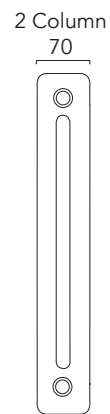

Telford shown on pages 78-79

Cast Iron; Mounting options include cast feet, footed ends or wall brackets
CE approved & certified to BS EN442

Supplied in a standard primer, ready to be painted in your desired finish
26 RAL colours, 31 special finishes, Polished and a Lacquer finish.
Please call 01342 302250 for a RAL or Special Finish chart

Stock Primer: 48-72 Hours. RAL colours & special finishes: up to 3 weeks,
Lacquer: up to 4 weeks. Polished: up to 5 weeks.
Please add 10 working days for orders of more than 10 radiators

SAVE UP TO £36 WHEN YOU BUY OUR VINTAGE TRV KIT WITH ANY CAST IRON ORDER*
QUOTING PROMOV2 AT TIME OF ORDER
Chrome only

Telford Sectional options with footed end sections

Build your radiator to fit your requirements using individual sections shown below, visit page 186 to help you size your radiator. If you require more than 40 sections please contact our Customer Services team on 01342 302250.

2 Column

Height A (mm)	Width B (mm)	Model	Watts Δt 50°C	Btu's Δt 50°C	Primer Ex VAT	Primer Inc VAT	RAL Colour Ex VAT	RAL Colour Inc VAT	Special Finishes Ex VAT	Special Finishes Inc VAT	Lacquer Ex VAT	Lacquer Inc VAT	Polished Ex VAT	Polished Inc VAT
DELIVERY TIMES					48-72 HOURS		UP TO 3 WEEKS		UP TO 3 WEEKS		UP TO 4 WEEKS		UP TO 5 WEEKS	
485	60	TELF2C43FS	43	147	£19.15	£22.98	£33.56	£40.27	£48.21	£57.85	£62.87	£75.44	£117.60	£141.12
635	60	TELF2C58FS	54	184	£20.53	£24.64	£35.95	£43.14	£51.08	£61.30	£65.03	£78.04	£121.84	£146.21
735	60	TELF2C68FS	63	215	£26.96	£32.35	£47.24	£56.69	£60.67	£72.80	£72.82	£87.38	£131.72	£158.06
1035	60	TELF2C98FS	86	293	£34.77	£41.72	£60.92	£73.10	£73.12	£87.74	£89.06	£106.87	£151.40	£181.68

Please specify your finish at time of order, lead times vary for different finishes so please see information on delivery.