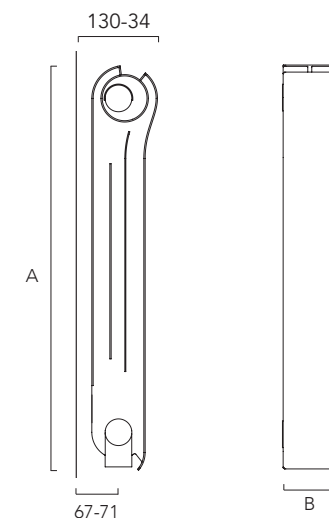

Stock options by section

Outputs & price given per section, see page 174 for help on sizing your radiator or visit www.theradiatorcompany.co.uk where you will find our radiator builder.

Height (mm)	Width (mm)	Model	Watts Δt 50c	Btu's Δt 50c	White Ex VAT	White Inc VAT	Colour Ex VAT	Colour Inc VAT	Special Finish Ex VAT	Special Finish Inc VAT	
DELIVERY TIMES						48-72 HOURS		UP TO 3 WEEKS		UP TO 3 WEEKS	
598	80	OTTI59	102	348	£35.18	£42.22	£53.81	£64.57	£63.50	£76.20	
698		OTTI69	119	406	£36.45	£43.74	£55.76	£66.91	£65.79	£78.95	
1480		OTTI14	235	802	£105.70	£126.84	£169.11	£202.93	£199.54	£239.45	
1880		OTTI18	286	976	£114.53	£137.44	£175.23	£210.28	£206.78	£248.14	

Note: 598mm & 698mm supplied pre-assembled in up to 20 sections (1600mm), wider radiators must be joined on site. 1480mm and 1880mm supplied pre-assembled in up to 10 sections (800mm), wider radiators must be joined on site.

Pipe centres left to right	Pipe centres from wall	Depth from wall
598mm / 698mm High (Sectional)		
number of sections x 80mm + 20mm bushes + valves	67mm to 71mm	127mm to 131mm
1480mm / 1880mm High (Sectional)		
number of sections x 80mm + 20mm bushes + valves	67mm to 71mm	130mm to 134mm