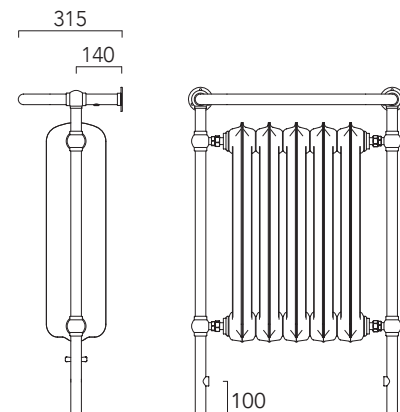

*Saving based on the value of individual items when bought separately. Order any of our selected valves & matching pipe covers at the same time as your radiator; PROMOV3W (white), PROMOV3C (chrome).