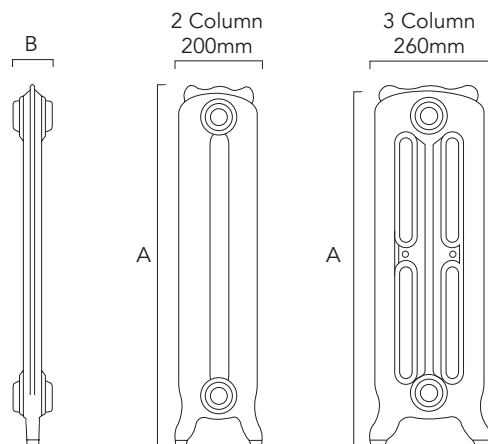

3 Column

Height A (mm)	Width B (mm)	Model	Watts Δt 50°C	Btu's Δt 50°C	Primer Ex VAT	Primer Inc VAT	RAL Colour Ex VAT	RAL Colour Inc VAT	Special Finishes Ex VAT	Special Finishes Inc VAT	Lacquer Ex VAT	Lacquer Inc VAT	Burnished Ex VAT	Burnished Inc VAT
DELIVERY TIMES					48-72 HOURS		UP TO 3 WEEKS		UP TO 3 WEEKS		UP TO 4 WEEKS		UP TO 5 WEEKS	
768	78	NTRIE3C76	189	645	£92.31	£110.77	£137.76	£165.31	£151.53	£181.84	£181.83	£218.20	£200.01	£240.01
961	78	NTRIE3C96	221	754	£122.24	£146.69	£181.46	£217.75	£199.62	£239.54	£239.54	£287.45	£263.48	£316.18

The Trieste is a free standing radiator and is supplied with footed end sections only.