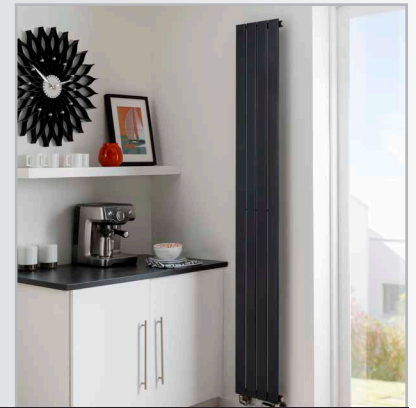

Water Lily shown on page 50

NEW SIZES

High quality Italian design & manufacture.
Steel; 70mm flat tubes with 30mm collectors
Underneath (B2) connections as standard
CE approved & certified to BS EN442

White RAL 9016 as standard, 188 RAL colours plus 32 Special Finishes
Please call **01342 302250** for a RAL or Special Finish chart

Stock White RAL 9016: 48-72 Hours

Made to Order sizes & colours: Up to 5 weeks

SAVE £30 WHEN YOU BUY OUR **IDEAL TRV KIT** WITH ANY DESIGNER ORDER*
QUOTE **PROMOV1** AT TIME OF ORDER

Available in White or Chrome

Water Lily	Pipe centres left to right	Pipe centres from wall	Depth from wall
Water Lily Single	width - 84mm	55mm - 65mm	79mm - 89mm
Water Lily Double	width - 84mm	67mm - 77mm	91mm - 101mm

Please note: underneath connections only

Stock options White RAL 9016 - Single Vertical

Height (mm)	Width (mm)	Model	Watts Δt 50°C	Btu's Δt 50°C	White Ex VAT	White Inc VAT	Colours Ex VAT	Colours Inc VAT
DELIVERY TIMES					48-72 HOURS		UP TO 5 WEEKS	
1820	160	WATES181602	305	1041	£216.00	£259.20	£270.00	£324.00
	236	WATES182303	457	1559	£252.00	£302.40	£315.00	£378.00
	312	WATES183104	609	2078	£279.00	£334.80	£349.00	£418.80
	388	WATES183805	762	2600	£324.00	£388.80	£405.00	£486.00
	464	WATES184606	914	3119	£369.00	£442.80	£461.00	£553.20
2020	160	WATES201602	337	1150	£372.00	£446.40	£465.00	£558.00
	236	WATES202303	505	1723	£414.00	£496.80	£518.00	£621.60
	312	WATES203104	674	2300	£453.00	£543.60	£566.00	£679.20
	388	WATES203805	842	2873	£503.00	£603.60	£629.00	£754.80
	464	WATES204606	1010	3446	£552.00	£662.40	£690.00	£828.00

79-89
55-65