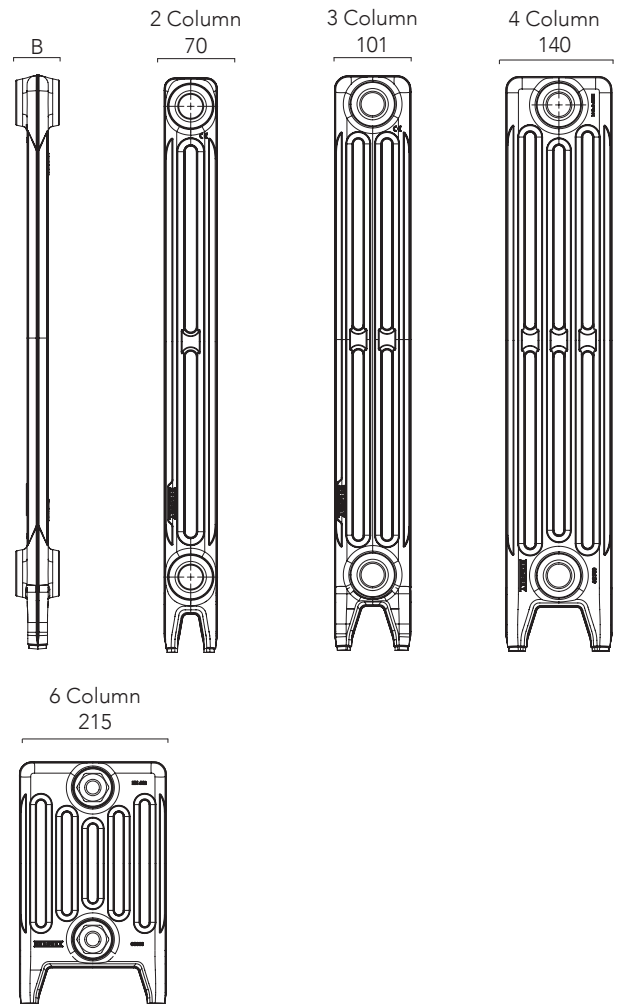

Aston	Pipe centres left to right	Pipe centres from wall
2 Column	58.5 x number of sections + 25mm bushes + valves	68mm to 83mm
3 Column	58.5 x number of sections + 25mm bushes + valves	84mm to 99mm
4 Column	58.5 x number of sections + 25mm bushes + valves	103mm to 118mm
6 Column	58.5 x number of sections + 25mm bushes + valves	140mm to 155mm