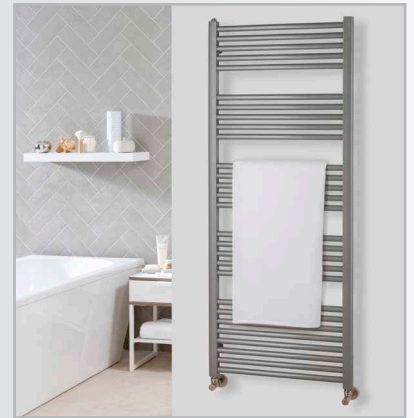

Lupin Towel Rail pages 106-107

High quality Italian design & manufacture

Steel; 25mm straight cross tubes with 40mm 'D' shaped collectors
CE approved & certified to BS EN442

White RAL 9016 as standard, 25 RAL colours plus 32 Special Finishes + Chrome
Please call **01342 302250** for a RAL or Special Finish chart

Stock White RAL 9016 & Chrome: 48-72 Hours

Made to Order sizes & colours: Up to 5 weeks for hydronic
Up to 6 weeks for White electric, 8 weeks for Chrome electric

SAVE £40 WHEN YOU BUY OUR CYLINDER KIT WITH ANY TOWEL RAIL ORDER*
QUOTE **PROMOV3** AT TIME OF ORDER

Available in White or Chrome

Pipe centres left to right	Pipe centres from wall	Depth from wall
width - 44mm	57mm to 67mm	72mm to 82mm

Stock options White RAL 9016

Height (mm)	Width (mm)	Model	Watts Δt 50°C	Btu's Δt 50°C	White Ex VAT	White Inc VAT	Colours Ex VAT	Colours Inc VAT
DELIVERY TIMES					48-72 HOURS		UP TO 3 WEEKS	
718	400	LUPI7140	296	1010	£98.00	£117.60	£175.00	£210.00
	500	LUPI7150	351	1198	£101.00	£121.20	£187.00	£224.40
	600	LUPI7160	406	1385	£108.00	£129.60	£213.00	£255.60
1210	400	LUPI1240	472	1610	£130.00	£156.00	£206.00	£247.20
	500	LUPI1250	556	1897	£143.00	£171.60	£234.00	£280.80
	600	LUPI1260	641	2187	£149.00	£178.80	£276.00	£331.20
1497	400	LUPI1440	578	1972	£145.00	£174.00	£250.00	£300.00
	500	LUPI1450	681	2324	£154.00	£184.80	£284.00	£340.80
	600	LUPI1460	784	2675	£162.00	£194.40	£326.00	£391.20
1866	400	LUPI1840	722	2463	£159.00	£190.80	£300.00	£360.00
	500	LUPI1850	851	2904	£163.00	£195.60	£327.00	£392.40
	600	LUPI1860	979	3340	£174.00	£208.80	£359.00	£430.80

25 RAL colours are shown on page 215

Stock options Chrome

Height (mm)	Width (mm)	Model	Watts Δt 50°C	Btu's Δt 50°C	Chrome Ex VAT	Chrome Inc VAT
DELIVERY TIMES					48-72 HOURS	
718	400	LUPI7140C	183	624	£274.00	£328.80
	500	LUPI7150C	218	744	£276.00	£331.20
	600	LUPI7160C	252	860	£282.00	£338.40
1210	400	LUPI1240C	292	996	£368.00	£441.60
	500	LUPI1250C	345	1177	£369.00	£442.80
	600	LUPI1260C	397	1355	£386.00	£463.20
1497	400	LUPI1440C	358	1221	£401.00	£481.20
	500	LUPI1450C	422	1440	£407.00	£488.40
	600	LUPI1460C	486	1658	£421.00	£505.20
1866	400	LUPI1840C	448	1529	£435.00	£522.00
	500	LUPI1850C	527	1798	£441.00	£529.20
	600	LUPI1860C	607	2071	£458.00	£549.60

Made to order options - White electric

Made to order options - Chrome electric

Height (mm)	Width (mm)	Model	Watts Δt 50°C	White Ex VAT	White Inc VAT
DELIVERY TIMES			UP TO 6 WEEKS		
718	400	LUPI7140EW	300	£243.00	£291.60
	500	LUPI7150EW	400	£246.00	£295.20
	600	LUPI7160EW	400	£253.00	£303.60
1210	400	LUPI1240EW	400	£274.00	£328.80
	500	LUPI1250EW	600	£286.00	£343.20
	600	LUPI1260EW	600	£292.00	£350.40
1497	400	LUPI1440EW	600	£288.00	£345.60
	500	LUPI1450EW	800	£297.00	£356.40
	600	LUPI1460EW	800	£304.00	£364.80
1866	400	LUPI1840EW	800	£301.00	£361.20
	500	LUPI1850EW	1000	£305.00	£366.00
	600	LUPI1860EW	1000	£316.00	£379.20

Height (mm)	Width (mm)	Model	Watts Δt 50°C	Chrome Ex VAT	Chrome Inc VAT
DELIVERY TIMES			UP TO 8 WEEKS		
718	400	LUPI7140EC	200	£411.00	£493.20
	500	LUPI7150EC	300	£413.00	£495.60
	600	LUPI7160EC	300	£419.00	£502.80
1210	400	LUPI1240EC	300	£500.00	£600.00
	500	LUPI1250EC	400	£501.00	£601.20
	600	LUPI1260EC	400	£518.00	£621.60
1497	400	LUPI1440EC	400	£532.00	£638.40
	500	LUPI1450EC	400	£538.00	£645.60
	600	LUPI1460EC	600	£551.00	£661.20
1866	400	LUPI1840EC	400	£564.00	£676.80
	500	LUPI1850EC	600	£570.00	£684.00
	600	LUPI1860EC	800	£586.00	£703.20

↑ 57-67