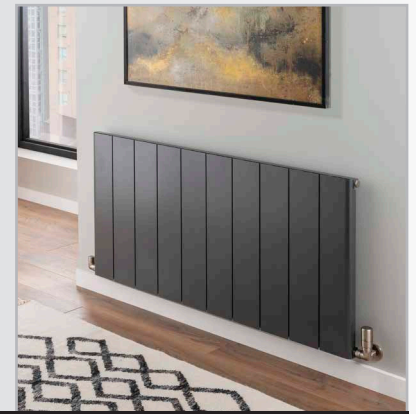

Torré shown on pages 32-33

High quality Italian design & manufacture.
Ultra slimline extruded Aluminium profile with a curved edge
CE approved & certified to BS EN442

White RAL 9016 as standard, 25 RAL colours plus 32 Special Finishes
Please call **01342 302250** for a RAL or Special Finish chart

Stock White RAL 9016: 48-72 Hours

Colours & Finishes: Up to 3 weeks (please allow an extra 10 working days for orders of over 10 radiators)

SAVE £30 WHEN YOU BUY OUR IDEAL TRV KIT WITH ANY DESIGNER ORDER*
QUOTE **PROMOV1** AT TIME OF ORDER
Available in White or Chrome

Pipe centres left to right	Pipe centres from wall	Depth from wall
width + valves	65mm	96mm

Stock options White RAL 9016 - Horizontal

Height (mm)	Width (mm)	Model	Watts Δt 50°C	Btu's Δt 50°C	White Ex VAT	White Inc VAT	Colour Ex VAT	Colour Inc VAT
DELIVERY TIMES					48-72 HOURS		UP TO 3 WEEKS	
500	956	TORR509508H	877	2992	£553.00	£663.60	£691.00	£829.20
	1196	TORR501110H	1097	3743	£690.00	£828.00	£863.00	£1,035.60
	1436	TORR501412H	1316	4490	£831.00	£997.20	£1,039.00	£1,246.80
600	956	TORR609508H	1007	3436	£583.00	£699.60	£729.00	£874.80
	1196	TORR601110H	1259	4296	£731.00	£877.20	£914.00	£1,096.80
	1436	TORR601412H	1510	5152	£878.00	£1,053.60	£1,098.00	£1,317.60