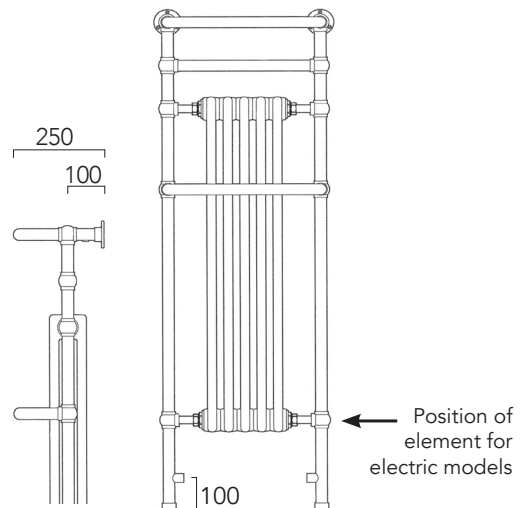

Chalfont Floor Standing page 111

Brass tubes with a steel sectional radiator
CE approved & certified to BS EN442

Chrome with White Steel Radiator (main image)
Antique Bronze with Ivory Steel Radiator (shown below)
Antique Copper with Ivory Steel Radiator (shown below)
Bright Nickel with White Steel Radiator (shown below)

Stock Chrome: 48-72 Hours.

Made to Order: Up to 5 weeks Bright Nickel & Chrome Electric,
Up to 7 weeks Antique Bronze / Copper

SAVE £40 WHEN YOU BUY OUR **CYLINDER KIT** WITH ANY TOWEL RAIL ORDER*
QUOTE **PROMOV3** AT TIME OF ORDER

Available in White or Chrome

Pipe centres left to right	Pipe centres from wall	Maximum depth from wall
width - 157mm - valves	100mm	250mm

Stock options Chrome

Height (mm)	Width (mm)	Model	Watts Δt 50°C	Btu's Δt 50°C	Chrome Ex VAT	Chrome Inc. VAT
DELIVERY TIMES					48-72 HOURS	
938	675	CHAL9367	554	1890	£1,293.00	£1,551.60
1500	500	CHAL1550	738	2518	£1,418.00	£1,701.60

Made to order options

Height (mm)	Width (mm)	Model	Watts Δt 50°C	Btu's Δt 50°C	Bright Nickel Ex VAT	Bright Nickel Inc VAT	Antique Bronze Ex VAT	Antique Bronze Inc VAT	Antique Copper Ex VAT	Antique Copper Inc VAT
DELIVERY TIMES					UP TO 5 WEEKS		UP TO 7 WEEKS		UP TO 7 WEEKS	
938	675	CHAL9367	554	1890	£1,409.00	£1,690.80	£1,901.00	£2,281.20	£1,916.00	£2,299.20
1500	500	CHAL1550	738	2518	£1,566.00	£1,879.20	£1,943.00	£2,331.60	£1,994.00	£2,392.80

*Saving based on the value of individual items when bought separately. Order any of our selected valves & matching pipe covers at the same time as your radiator; PROMOV3W (white), PROMOV3C (chrome).

Made to order options - Electric

Height (mm)	Width (mm)	Model	Watts Δt 50°C	Chrome Ex VAT	Chrome Inc VAT
DELIVERY TIMES					
UP TO 5 WEEKS					
938	675	CHAL9367EC	400	£1,431.00	£1,717.20