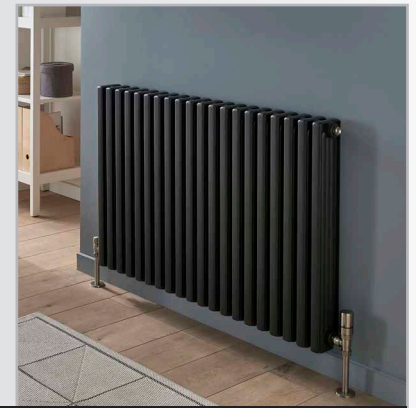

Canto shown on page 40 NEW

High quality Italian design & manufacture.
95mm sections Aluminium radiator
CE approved & certified to BS EN442

White RAL 9010 as standard, 25 RAL colours plus 32 Special Finishes
Please call **01342 302250** for a RAL or Special Finish chart

Stock White RAL 9010: 48-72 Hours

Colours & Finishes: Up to 3 weeks (please allow an extra 10 working days for orders of over 10 radiators)

Pipe centres left to right	Pipe centres from wall	Depth from wall
width + valves	70mm	120mm

SAVE £30 WHEN YOU BUY OUR IDEAL TRV KIT WITH ANY DESIGNER ORDER* QUOTE **PROMOV1** AT TIME OF ORDER

Available in White or Chrome

Stock options White RAL 9010 - Horizontal

Height (mm)	Width (mm)	Model	Watts Δt 50°C	Btu's Δt 50°C	White Ex VAT	White Inc VAT	Colour Ex VAT	Colour Inc VAT
DELIVERY TIMES					48-72 HOURS		UP TO 3 WEEKS	
568	420	CANT564208H	488	1665	£179.00	£214.80	£271.00	£325.20
	620	CANT566212H	732	2498	£261.00	£313.20	£349.00	£418.80
	820	CANT568216H	976	3330	£345.00	£414.00	£428.00	£513.60
	1020	CANT561020H	1220	4163	£427.00	£512.40	£525.00	£630.00
668	420	CANT664208H	552	1883	£182.00	£218.40	£275.00	£330.00
	620	CANT666212H	828	2825	£268.00	£321.60	£356.00	£427.20
	820	CANT668216H	1104	3767	£353.00	£423.60	£447.00	£536.40
	1020	CANT661020H	1380	4709	£438.00	£525.60	£557.00	£668.40