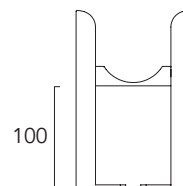

100

Pipe centres from wall:
2 column = 64mm - 74mm
3 column = 82mm - 92mm
4 column = 102mm - 112mm

Note: Please remember to add 100mm to the height of the Ancona section you have chosen if you are using slip on welded feet.