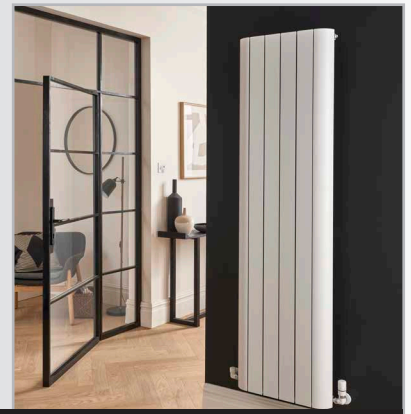

Iseo shown on pages 34-35 NEW

High quality Italian design & manufacture.
85mm extruded Aluminium tubes with a curved edge
CE approved & certified to BS EN442

White RAL 9016 as standard, 25 RAL colours plus 32 Special Finishes
Please call **01342 302250** for a RAL or Special Finish chart

Stock White RAL 9016: 48-72 Hours

Colours & Finishes: Up to 3 weeks (please allow an extra 10 working days for orders of over 10 radiators)

Pipe centres left to right	Pipe centres from wall	Depth from wall
width + valves	36mm - 46mm	111mm - 121mm

SAVE £30 WHEN YOU BUY OUR **IDEAL TRV KIT** WITH ANY DESIGNER ORDER* QUOTE **PROMOV1** AT TIME OF ORDER

Available in White or Chrome

Stock options White RAL 9016 - Horizontal

Height (mm)	Width (mm)	Model	Watts Δt 50°C	Btu's Δt 50°C	White Ex VAT	White Inc VAT	Colour Ex VAT	Colour Inc VAT
DELIVERY TIMES					48-72 HOURS		UP TO 3 WEEKS	
500	845	ISEOH508410	928	3166	£534.00	£640.80	£668.00	£801.60
	1015	ISEOH501012	1114	3801	£641.00	£769.20	£801.00	£961.20
	1185	ISEOH501114	1299	4432	£748.00	£897.60	£935.00	£1,122.00