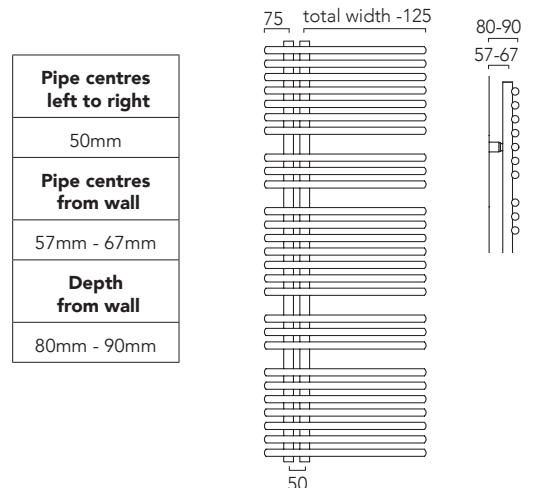

SAVE £40 WHEN YOU BUY OUR **CYLINDER KIT** WITH ANY TOWEL RAIL ORDER*
QUOTE **PROMOV3** AT TIME OF ORDER

Available in White or Chrome