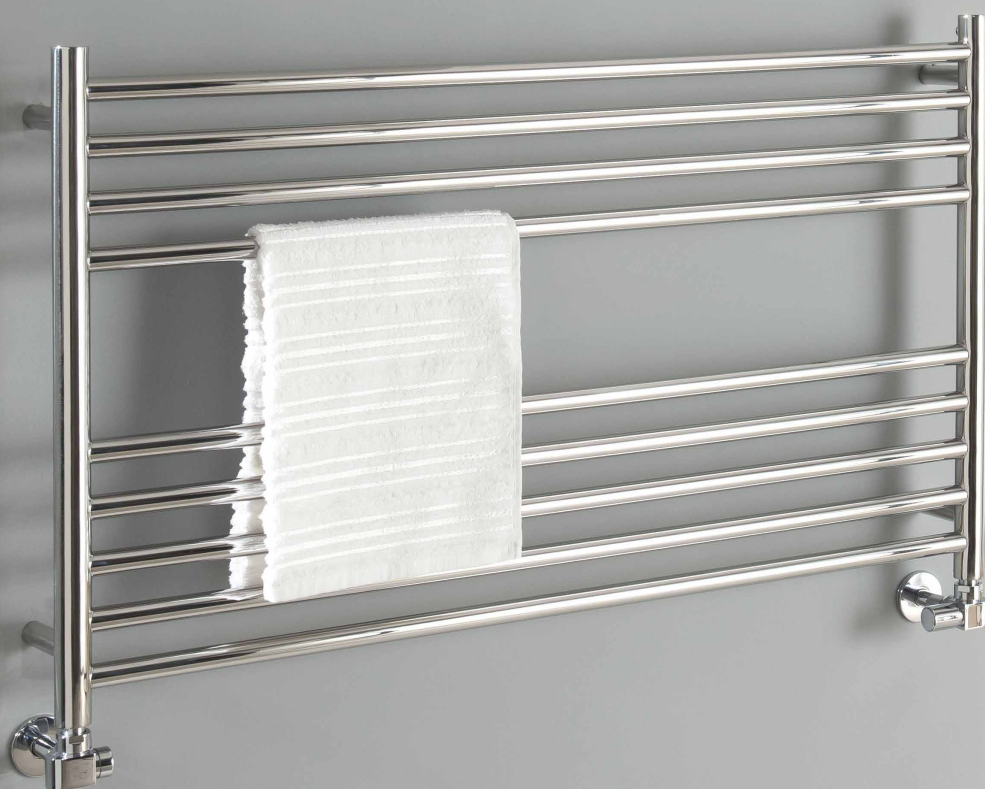

Dual Fuel options see pages 114-115

600mm x 1000mm with Chrome 3 Style Corner valves