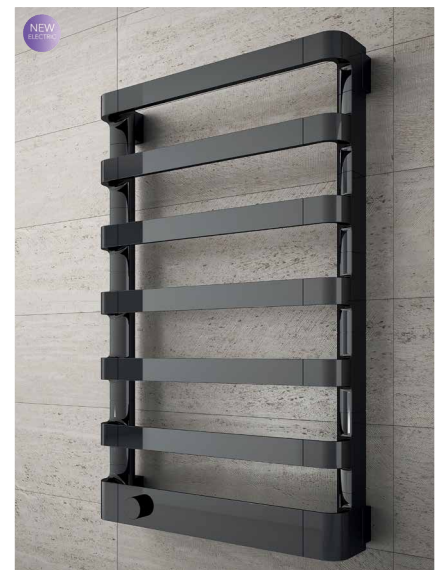

Made to order options - Chrome & Black Chrome

Height (mm)	Width (mm)	Model	Watts Δt 50°C	Btu's Δt 50°C	Chrome Ex VAT	Chrome Inc VAT	Black Chrome Ex VAT	Black Chrome Inc. VAT

DELIVERY TIMES					UP TO 5 WEEKS		UP TO 7 WEEKS	
760	500	STEP7650	227	775	£1,462.00	£1,754.40	£1,750.00	£2,100.00
	600	STEP7660	256	873	£1,505.00	£1,806.00	£1,793.00	£2,151.60
1240	500	STEP1250	356	1215	£2,065.00	£2,478.00	£2,485.00	£2,982.00
	600	STEP1260	403	1375	£2,135.00	£2,562.00	£2,557.00	£3,068.40
1720	500	STEP1750	490	1672	£2,675.00	£3,210.00	£3,218.00	£3,861.60
	600	STEP1760	551	1880	£2,766.00	£3,319.20	£3,321.00	£3,985.20

Made to order options - Electric

Height (mm)	Width (mm)	Model	Watts Δt 50°C	White Pearl Ex VAT	White Pearl Inc VAT	Chrome Ex VAT	Chrome Inc VAT	Black Chrome Ex VAT	Black Chrome Inc. VAT

DELIVERY TIMES				UP TO 5 WEEKS		UP TO 7 WEEKS		UP TO 7 WEEKS	
775	500	STEP7750E	250	£1,628.00	£1,953.60	£2,344.00	£2,812.80	£2,487.00	£2,984.40
1255	500	STEP1250E	450	£2,105.00	£2,526.00	£3,222.00	£3,866.40	£3,433.00	£4,119.60
1735	500	STEP1750E	650	£2,593.00	£3,111.60	£4,111.00	£4,933.20	£4,391.00	£5,269.20

The Step Electric has a number of functions that gives you complete control. You can set a desired temperature in adjustments from 7°C to 31°C, there is a boost facility delivers maximum power for 2 hours. It also has infra red capabilities for weekly programming, comfort and night time modes, via remote control.