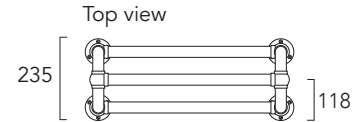

Lingfield shown on page 112

Brass tubed floor standing design, suitable for a direct system
CE approved & certified to BS EN442

Chrome (main image)
Antique Bronze
Antique Copper
Bright Nickel

Stock Chrome: 48-72 Hours

Made to Order: Up to 5 weeks Bright Nickel, 7 weeks Antique Bronze / Copper

Pipe centres left to right	Pipe centres from wall	Maximum depth from wall
width - 147mm - valves	118mm	235mm

SAVE £40 WHEN YOU BUY OUR **CYLINDER KIT** WITH ANY TOWEL RAIL ORDER* QUOTE **PROMOV3** AT TIME OF ORDER

Available in White or Chrome

Stock options Chrome

Height (mm)	Width (mm)	Model	Watts Δt 50°C	Btu's Δt 50°C	Chrome Ex VAT	Chrome Inc VAT
DELIVERY TIMES					48-72 HOURS	
850	600	LING8560	439	1498	£1,886.00	£2,263.20

Made to order options

Height (mm)	Width (mm)	Model	Watts Δt 50°C	Btu's Δt 50°C	Bright Nickel Ex VAT	Bright Nickel Inc VAT	Antique Bronze Ex VAT	Antique Bronze Inc VAT	Antique Copper Ex VAT	Antique Copper Inc VAT
DELIVERY TIMES					UP TO 5 WEEKS		UP TO 7 WEEKS		UP TO 7 WEEKS	
850	600	LING8560	439	1498	£2,077.00	£2,492.40	£2,355.00	£2,826.00	£2,355.00	£2,826.00

*Saving based on the value of individual items when bought separately. Order any of our selected valves & matching pipe covers at the same time as your radiator; PROMOV3W (white), PROMOV3C (chrome).

Linton Towel Rail shown on page 113

Steel tubes with a cast iron radiator
CE approved & certified to BS EN442

Chrome with White RAL 9016 cast iron sections

Made to Order : Up to 5 weeks

Pipe centres left to right	Pipe centres from wall	Depth from wall
width - 122mm (+/- 2mm)- valves	140mm	315mm

SAVE £40 WHEN YOU BUY OUR **CYLINDER KIT** WITH ANY TOWEL RAIL ORDER* QUOTE **PROMOV3** AT TIME OF ORDER

Available in White or Chrome

Made to order options