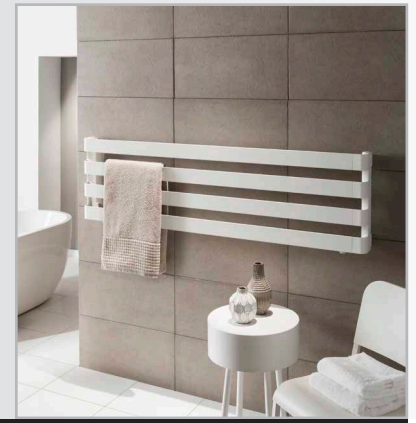

BDO Step shown on page 88

reddot award 2014
winner

High quality Italian design & manufacture

Aluminium; horizontal towel rail

10 year guarantee, CE approved & certified to BS EN442

White Pearl, Chrome & Black Chrome

Made to Order:

Up to 5 weeks: White Pearl & Chrome, 7 weeks: Black Chrome

SAVE £40 WHEN YOU BUY OUR **CYLINDER KIT** WITH ANY TOWEL RAIL ORDER*
QUOTE **PROMOV3** AT TIME OF ORDER

Available in White or Chrome

Pipe centres left to right	Pipe centres from wall	Depth from wall
width - 224mm	60mm - 67mm	107mm - 114mm

Made to order options - White Pearl

Height (mm)	Width (mm)	Model	Watts Δt 50°C	Btu's Δt 50°C	White Pearl Ex VAT	White Pearl Inc VAT
DELIVERY TIMES			UP TO 5 WEEKS			
310	1500	STEBDO3115WP	466	1590	£1,108.00	£1,329.60
	1800	STEBDO3118WP	559	1907	£1,133.00	£1,359.60
430	1500	STEBDO4315WP	624	2129	£1,322.00	£1,586.40
	1800	STEBDO4318WP	749	2556	£1,496.00	£1,795.20

107-114

60-67