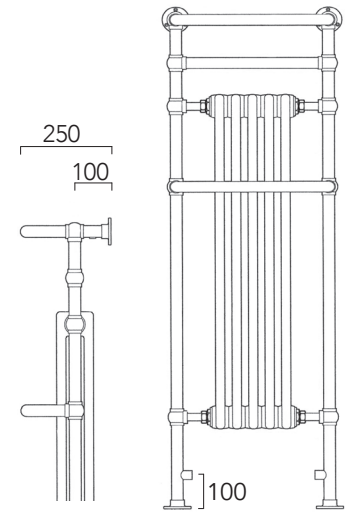

Antique Bronze

Antique Copper

Bright Nickel

*Saving based on the value of individual items when bought separately. Order any of our selected valves & matching pipe covers at the same time as your radiator; PROMOV3W (white), PROMOV3C (chrome).