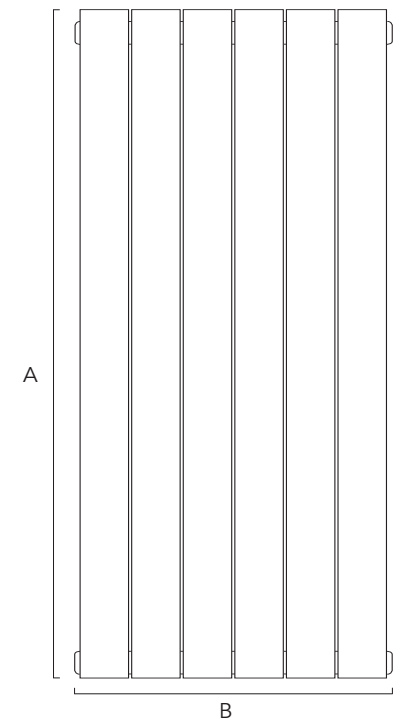

OSCA10X6 - 1046mm x 500mm

1446mm High

Height (mm)	Width (mm)	Sections	Model	Watts Δt 50°C	Btu's Δt 50°C	DELIVERY TIMES		Colour Ex VAT	Colour Inc VAT	Special Finish Ex VAT	Special Finish Inc VAT
						48-72 HOURS	UP TO 3 WEEKS				
1446	260	3	OSCAS14X3	735	2508	£258.06	£309.67	£394.20	£473.04	£465.18	£558.22
	340	4	OSCAS14X4	980	3344	£344.08	£412.90	£525.60	£630.72	£620.24	£744.29
	420	5	OSCAS14X5	1225	4180	£430.10	£516.12	£657.00	£788.40	£775.30	£930.36
	500	6	OSCAS14X6	1470	5016	£516.12	£619.34	£788.40	£946.08	£930.36	£1,116.43
	580	7	OSCAS14X7	1715	5852	£602.14	£722.57	£919.80	£1,103.76	£1,085.42	£1,302.50
	660	8	OSCAS14X8	1960	6688	£688.16	£825.79	£1,051.20	£1,261.44	£1,240.48	£1,488.58
	740	9	OSCAS14X9	2205	7523	£774.18	£929.02	£1,182.60	£1,419.12	£1,395.54	£1,674.65
820	10	OSCAS14X10	2450	8359	£860.20	£1,032.24	£1,314.00	£1,576.80	£1,550.60	£1,860.72	