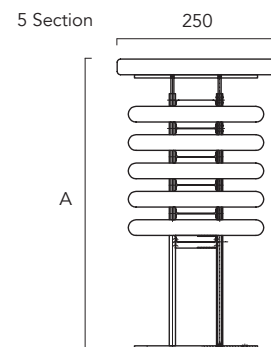

All prices shown include wooden seat.

Please note: Bench seats over 1650mm wide will be supplied with 3 feet.

Pipe centres = width (B) - 67mm

*Saving based on the value of individual items when bought separately. Order any of our selected valves and matching pipe covers at the same time as your radiator.