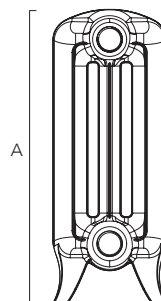

3 Column

Height A (mm)	Width B (mm)	Model	Watts Δt 50°C	Btu's Δt 50°C	Antique Brass Ex VAT	Antique Brass Inc VAT	Galvanic Copper Ex VAT	Galvanic Copper Inc VAT
DELIVERY TIMES					UP TO 4 WEEKS		UP TO 5 WEEKS	
621	82	LINT3C621	118	403	£204.00	£244.80	£225.00	£270.00
721	82	LINT3C721	144	491	£236.00	£283.20	£266.00	£319.20
921	82	LINT3C921	186	635	£278.00	£333.60	£327.00	£392.40