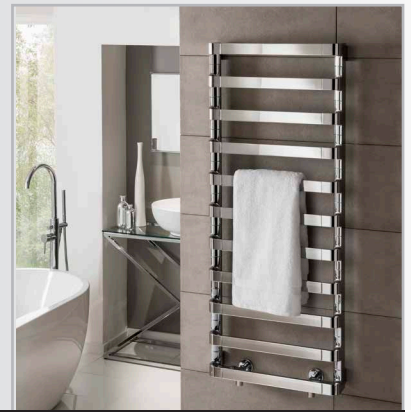

Step shown on page 89

reddot award 2014 winner

High quality Italian design & manufacture
Aluminium; vertical ladder rail. Hydronic & Electric models
10 year guarantee, CE approved & certified to BS EN442

White Pearl, Chrome & Black Chrome

Made to Order:

Up to 5 weeks: White Pearl & Chrome, 7 weeks: Black Chrome

Up to 5 weeks for White Pearl electric, 7 weeks for Chrome & Black Chrome

SAVE £40 WHEN YOU BUY OUR CYLINDER KIT WITH ANY TOWEL RAIL ORDER* QUOTE **PROMOV3** AT TIME OF ORDER

Available in White or Chrome

Pipe centres left to right	Pipe centres from wall	Depth from wall
width - 224mm	60mm - 67mm	107mm - 114mm

Made to order options - White Pearl

Height (mm)	Width (mm)	Model	Watts Δt 50°C	Btu's Δt 50°C	White Pearl Ex VAT	White Pearl Inc VAT

DELIVERY TIMES					UP TO 5 WEEKS	
760	500	STEP7650WP	324	1105	£1,353.00	£1,623.60
	600	STEP7660WP	365	1245	£1,370.00	£1,644.00
1240	500	STEP1250WP	509	1737	£1,860.00	£2,232.00
	600	STEP1260WP	576	1965	£1,877.00	£2,252.40
1720	500	STEP1750WP	700	2388	£2,354.00	£2,824.80
	600	STEP1760WP	787	2685	£2,392.00	£2,870.40

107-114 [ ] 60-67