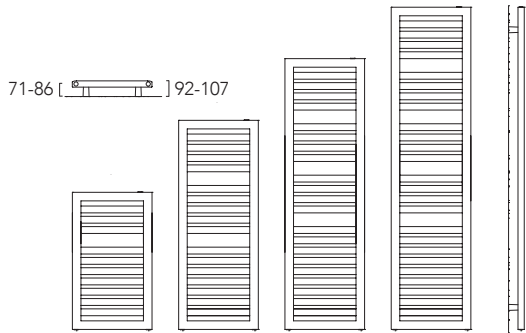

Pulsar shown on page 100

High quality Italian design & manufacture.
Steel; frame style, elliptical cross tubes
CE approved & certified to BS EN442

White RAL 9016 as standard, 188 RAL Colours and 32 Special Finishes
Please call **01342 302250** for a RAL or Special Finish chart

Stock White RAL 9016: 48-72 Hours

Made to Order sizes & colours: Up to 5 weeks

Pipe centres left to right	Pipe centres from wall	Depth from wall
width - 44mm	71mm - 86mm	92mm - 107mm

Stock options White RAL 9016

Height (mm)	Width (mm)	Model	Watts Δt 50°C	Btu's Δt 50°C	White Ex VAT	White Inc VAT	Colours Ex VAT	Colours Inc VAT
DELIVERY TIMES					48-72 HOURS		UP TO 5 WEEKS	
1224	500	PULS1250	604	2061	£345.00	£414.00	£431.00	£517.20
	600	PULS1260	710	2423	£357.00	£428.40	£446.00	£535.20

SAVE £40 WHEN YOU BUY OUR CYLINDER KIT WITH ANY TOWEL RAIL ORDER* QUOTE **PROMOV3** AT TIME OF ORDER

Available in White or Chrome

Made to order options - White & colours

Height (mm)	Width (mm)	Model	Watts Δt 50°C	Btu's Δt 50°C	White Ex VAT	White Inc VAT	Colours Ex VAT	Colours Inc VAT
DELIVERY TIMES					UP TO 5 WEEKS		UP TO 5 WEEKS	
804	450	PULS8045	374	1276	£278.00	£333.60	£348.00	£417.60
	500	PULS8050	409	1396	£282.00	£338.40	£353.00	£423.60
	600	PULS8060	479	1634	£291.00	£349.20	£364.00	£436.80
1224	450	PULS1245	551	1880	£338.00	£405.60	£423.00	£507.60
	600	PULS1245	551	1880	£338.00	£405.60	£423.00	£507.60
1584	450	PULS1545	684	2334	£417.00	£500.40	£521.00	£625.20
	500	PULS1550	753	2569	£436.00	£523.20	£545.00	£654.00
	600	PULS1560	892	3044	£447.00	£536.40	£559.00	£670.80
1884	450	PULS1845	825	2815	£490.00	£588.00	£613.00	£735.60
	500	PULS1850	903	3081	£509.00	£610.80	£636.00	£763.20
	600	PULS1860	1058	3610	£526.00	£631.20	£658.00	£789.60

*Saving based on the value of individual items when bought separately. Order any of our selected valves & matching pipe covers at the same time as your radiator; PROMOV3W (white), PROMOV3C (chrome).

BDO Sitar shown on page 101

High quality Italian design & manufacture
Steel; 23mm cross tubes
CE approved & certified to BS EN442

White RAL 9016 as standard, 188 RAL Colours and 32 Special Finishes
Please call **01342 302250** for a RAL or Special Finish chart

Stock White RAL 9016: 48-72 Hours

Made to Order sizes & colours: Up to 5 weeks

Stock options White RAL 9016

Height (mm)	Width (mm)	Model	Watts Δt 50°C	Btu's Δt 50°C	White Ex VAT	White Inc VAT	Colours Ex VAT	Colours Inc VAT
DELIVERY TIMES					48-72 HOURS		UP TO 5 WEEKS	
373	1220	SITBDO3712	517	1764	£331.00	£397.20	£414.00	£496.80
	1520	SITBDO3715	647	2208	£398.00	£477.60	£498.00	£597.60
543	1220	SITBDO5412	776	2648	£414.00	£496.80	£518.00	£621.60
	1520	SITBDO5415	967	3299	£462.00	£554.40	£578.00	£693.60

Made to order options

Height (mm)	Width (mm)	Model	Watts Δt 50°C	Btu's Δt 50°C	White Ex VAT	White Inc VAT	Colours Ex VAT	Colours Inc VAT
DELIVERY TIMES					UP TO 5 WEEKS		UP TO 5 WEEKS	
373	520	SITBDO3752	240	819	£230.00	£276.00	£288.00	£345.60
543	520	SITBDO5452	360	1228	£265.00	£318.00	£331.00	£397.20
985	520	SITBDO9852	646	2204	£364.00	£436.80	£455.00	£546.00
	1220	SITBDO9812	1383	4719	£563.00	£675.60	£704.00	£844.80
	1520	SITBDO9815	1716	5855	£621.00	£745.20	£776.00	£931.20