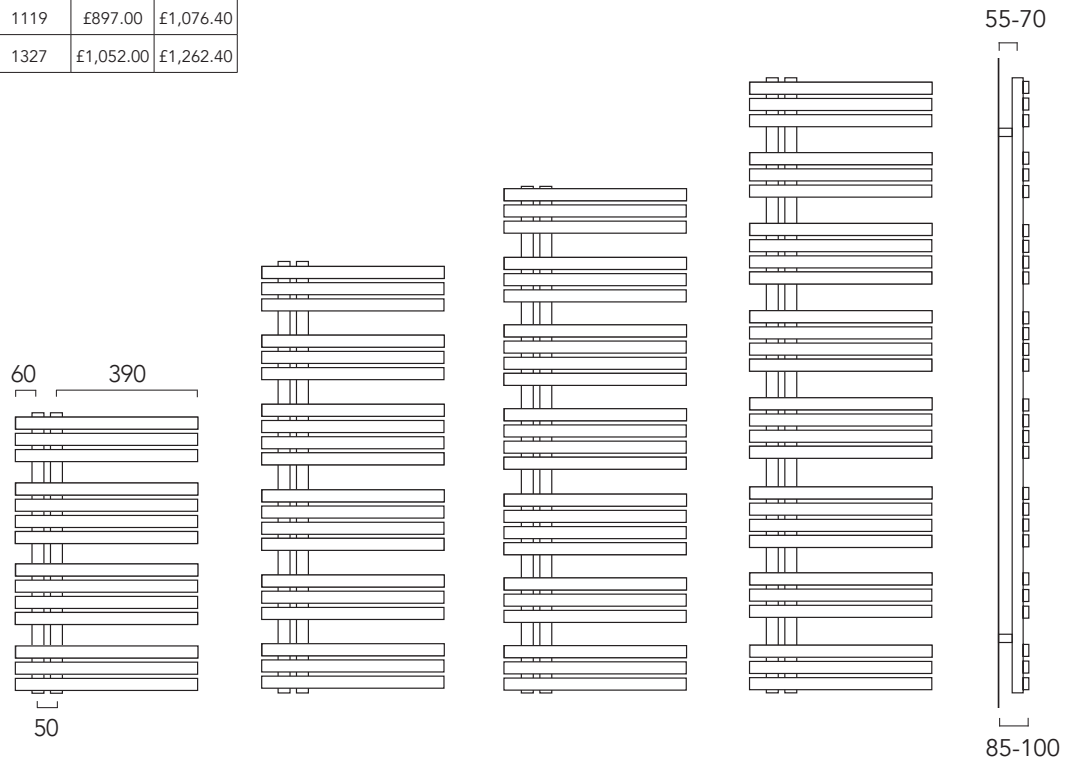

*Saving based on the value of individual items when bought separately. Order any of our selected valves & matching pipe covers at the same time as your radiator; PROMOV3W (white), PROMOV3C (chrome).

Chalfont Floor Standing page 111