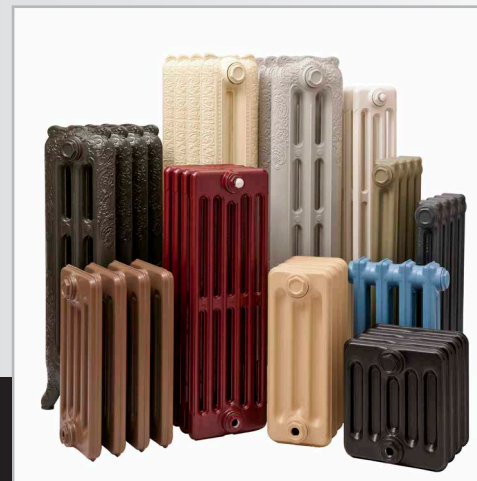

25 RAL colours available for your Aluminium radiator to be painted in see page 215 for full range

Cast Iron

Our cast iron range includes a choice of ornate and plain school house designs. Available in a choice of finishes including painted polished and burnished cast iron radiators can be specified by section so you can choose the right size for your space.