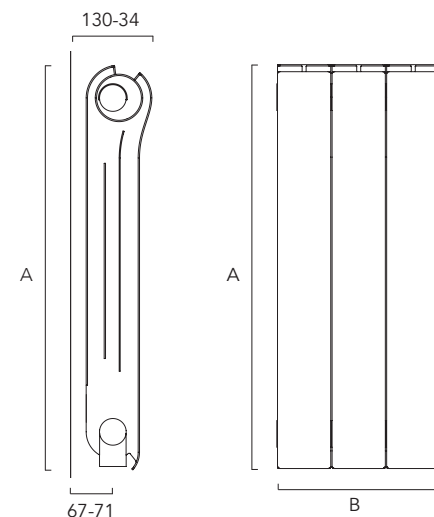

Widths include measurement for bushes

Quoted prices include plugs, bushes, air vent and wall brackets.

1480mm / 1880mm High (Quick Selection)

Pipe centres left to right	Pipe centres from wall	Depth from wall
width + valves	67mm to 71mm	130mm to 134mm

1880mm High

Height (mm)	Width (mm)	Sections	Model	Watts Δt 50c	BTU's Δt 50c	White Ex VAT	White Inc VAT	Colour Ex VAT	Colour Inc VAT	Special Finish Ex VAT	Special Finish Inc VAT
DELIVERY TIMES						48-72 HOURS		UP TO 3 WEEKS		UP TO 3 WEEKS	
1880	260	3	OTTS18X3	858	2927	£343.59	£412.31	£525.69	£630.83	£620.34	£744.41
	340	4	OTTS18X4	1144	3903	£458.12	£549.74	£700.92	£841.10	£827.12	£992.54
	420	5	OTTS18X5	1430	4879	£572.65	£687.18	£876.15	£1,051.38	£1,033.90	£1,240.68
	500	6	OTTS18X6	1716	5855	£687.18	£824.62	£1,051.38	£1,261.66	£1,240.68	£1,488.82
	580	7	OTTS18X7	2002	6831	£801.71	£962.05	£1,226.61	£1,471.93	£1,447.46	£1,736.95
	660	8	OTTS18X8	2288	7807	£916.24	£1,099.49	£1,401.84	£1,682.21	£1,654.24	£1,985.09
	740	9	OTTS18X9	2574	8782	£1,030.77	£1,236.92	£1,577.07	£1,892.48	£1,861.02	£2,233.22
820	10	OTTS18X10	2860	9758	£1,145.30	£1,374.36	£1,752.30	£2,102.76	£2,067.80	£2,481.36