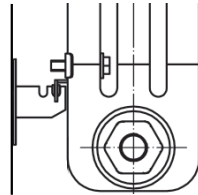

Pipe centres from wall:

- 2 column = 64mm - 74mm
- 3 column = 82mm - 92mm
- 4 column = 102mm - 112mm
- 5 column = 120mm - 130mm
- 6 column = 140mm - 150mm

Wall tie; adjusts from 32 to 42mm

*PPANCOWNB

Bare metal lacquer universal wall brackets (suitable for stud walls)