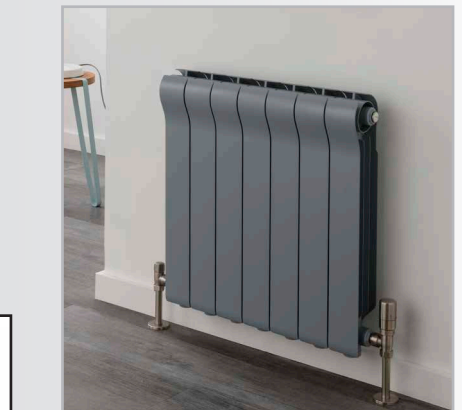

Ottimo shown on pages 64-65

High quality Italian design & manufacture.
Sectional Aluminium
CE approved & certified to BS EN442

White RAL 9016 as standard, 25 RAL colours plus 32 Special Finishes
Please call **01342 302250** for a RAL or Special Finish chart

Stock White RAL 9016: 48-72 Hours

Colours & Finishes: Up to 3 weeks (please allow up to 5 weeks for orders of more than 10 radiators in colours or special finishes)

Choose from our assembled stock options or build your own size by individual section, visit www.theradiatorcompany.co.uk to use our radiator builder.

SAVE £30 WHEN YOU BUY OUR IDEAL TRV KIT WITH ANY ALUMINIUM ORDER*
QUOTE **PROMOV1** AT TIME OF ORDER

Available in White or Chrome

Assembled stock options RAL 9016

598mm High

Height (mm)	Width (mm)	Sections	Model	Watts Δt 50c	BTU's Δt 50c	White Ex VAT	White Inc VAT	Colour Ex VAT	Colour Inc VAT	Special Finish Ex VAT	Special Finish Inc VAT
DELIVERY TIMES						48-72 HOURS		UP TO 3 WEEKS		UP TO 3 WEEKS	
598	420	5	OTTS59X5	510	1740	£175.90	£211.08	£269.05	£322.86	£317.50	£381.00
	500	6	OTTS59X6	612	2088	£211.08	£253.30	£322.86	£387.43	£381.00	£457.20
	580	7	OTTS59X7	714	2436	£246.26	£295.51	£376.67	£452.00	£444.50	£533.40
	660	8	OTTS59X8	816	2784	£281.44	£337.73	£430.48	£516.58	£508.00	£609.60
	740	9	OTTS59X9	918	3132	£316.62	£379.94	£484.29	£581.15	£571.50	£685.80
	820	10	OTTS59X10	1020	3480	£351.80	£422.16	£538.10	£645.72	£635.00	£762.00
	900	11	OTTS59X11	1122	3828	£386.98	£464.38	£591.91	£710.29	£698.50	£838.20
	980	12	OTTS59X12	1224	4176	£422.16	£506.59	£645.72	£774.86	£762.00	£914.40
	1060	13	OTTS59X13	1326	4524	£457.34	£548.81	£699.53	£839.44	£825.50	£990.60
	1140	14	OTTS59X14	1428	4872	£492.52	£591.02	£753.34	£904.01	£889.00	£1,066.80
	1220	15	OTTS59X15	1530	5220	£527.70	£633.24	£807.15	£968.58	£952.50	£1,143.00
	1300	16	OTTS59X16	1632	5568	£562.88	£675.46	£860.96	£1,033.15	£1,016.00	£1,219.20
	1380	17	OTTS59X17	1734	5916	£598.06	£717.67	£914.77	£1,097.72	£1,079.50	£1,295.40
1460	18	OTTS59X18	1836	6264	£633.24	£759.89	£968.58	£1,162.30	£1,143.00	£1,371.60	
1540	19	OTTS59X19	1938	6612	£668.42	£802.10	£1,022.39	£1,226.87	£1,206.50	£1,447.80	
1620	20	OTTS59X20	2040	6960	£703.60	£844.32	£1,076.20	£1,291.44	£1,270.00	£1,524.00	

Widths include measurement for bushes
Quoted prices include plugs, bushes, air vent and wall brackets.

598mm / 698mm High (Quick Selection)

Pipe centres left to right	Pipe centres from wall	Depth from wall
width + valves	67mm to 71mm	127mm to 131mm

698mm High