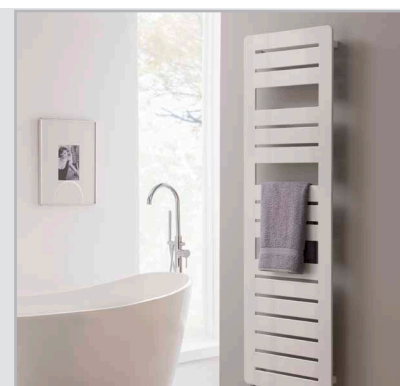

SAVE £40 WHEN YOU BUY OUR **CYLINDER KIT** WITH ANY TOWEL RAIL ORDER* QUOTE **PROMOV3** AT TIME OF ORDER

Available in White or Chrome

67-75
45-53