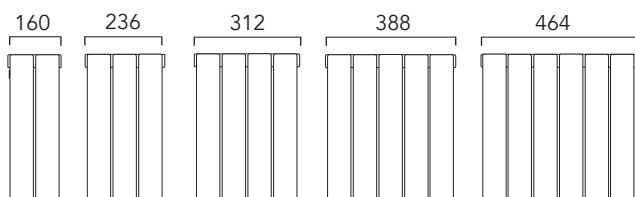

*Saving based on the value of individual items when bought separately. Order any of our selected valves & matching pipe covers at the same time as your radiator; PROMOV1W (white), PROMOV1C (chrome).