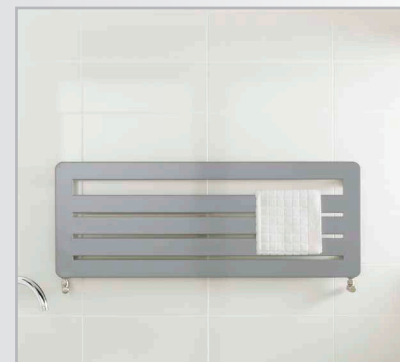

Steel; Slimline horizontal towel rail
CE approved & certified to BS EN442

White RAL 9016 as standard, 188 RAL Colours and 32 Special Finishes
Please call **01342 302250** for a RAL or Special Finish chart

Stock White RAL 9016: 48-72 Hours

Made to Order sizes & colours: Up to 7 weeks for White
Up to 8 weeks for colours

Stock options White RAL 9016

Height (mm)	Width (mm)	Model	Watts Δt 50°C	Btu's Δt 50°C	White Ex VAT	White Inc VAT	Colour Ex VAT	Colour Inc VAT
DELIVERY TIMES					48-72 HOURS		UP TO 8 WEEKS	
370	1200	ATHEBDO3712	444	1515	£459.00	£550.80	£574.00	£688.80
455	1200	ATHEBDO4512	539	1839	£488.00	£585.60	£610.00	£732.00
	1500	ATHEBDO4515	647	2208	£528.00	£633.60	£660.00	£792.00
540	1200	ATHEBDO5412	617	2105	£516.00	£619.20	£645.00	£774.00
	1500	ATHEBDO5415	736	2511	£560.00	£672.00	£700.00	£840.00

Made to order options

Height (mm)	Width (mm)	Model	Watts Δt 50°C	Btu's Δt 50°C	White Ex VAT	White Inc VAT	Colour Ex VAT	Colour Inc VAT
DELIVERY TIMES					UP TO 7 WEEKS		UP TO 8 WEEKS	
370	1000	ATHEBDO3710	355	1211	£434.00	£520.80	£543.00	£651.60
	1500	ATHEBDO3715	534	1822	£495.00	£594.00	£619.00	£742.80
455	1000	ATHEBDO4510	431	1471	£461.00	£553.20	£576.00	£691.20
540	1000	ATHEBDO5410	498	1699	£485.00	£582.00	£606.00	£727.20

*Saving based on the value of individual items when bought separately. Order any of our selected valves & matching pipe covers at the same time as your radiator; PROMOV3W (white), PROMOV3C (chrome).

SAVE £40 WHEN YOU BUY OUR **CYLINDER KIT** WITH ANY TOWEL RAIL ORDER* QUOTE **PROMOV3** AT TIME OF ORDER

Available in White or Chrome

Pipe centres left to right	Pipe centres from wall	Depth from wall
width - 70mm	45mm to 53mm	67mm to 75mm

67-75
45-53