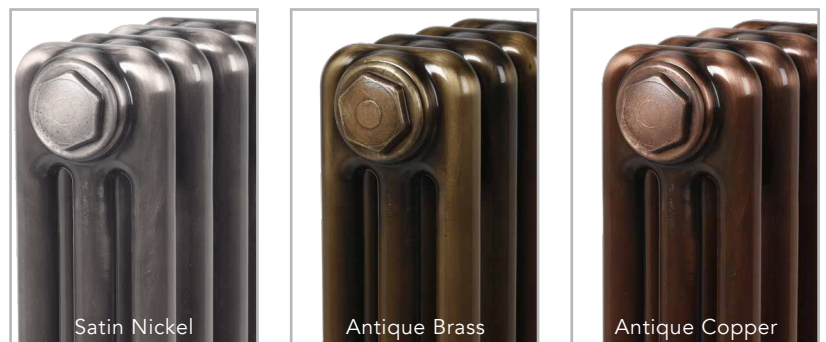

Please note: galvanised Ancona's are available with welded feet only in set sizes, see pages 144-145

Helpful notes & advice;

Please call us on 01342 302250 if you need any further information or help with specifying your Ancona®.

Ancona® sections are 45mm wide, therefore the total radiator length is; "no. of Sections x 45mm + 24mm for bushes + valves"

When considering the height of your radiator remember that your mounting option will affect the overall height of your radiator. Made To Order Anconas® are supplied factory assembled up to a maximum of 40 sections. For radiators outside these parameters there is an additional joining charge please consult Customer Services to discuss alternative requirements.

® Ancona is a registered trademark of IRSAP UK Limited