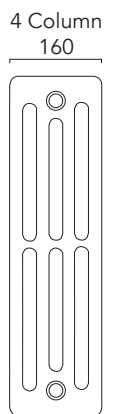

Telford shown on pages 78-79

Cast Iron; Mounting options include cast feet, footed ends or wall brackets
CE approved & certified to BS EN442

Supplied in a standard primer, ready to be painted in your desired finish
26 RAL colours, 31 special finishes, Polished and a Lacquer finish.
Please call 01342 302250 for a RAL or Special Finish chart

Stock Primer: 48-72 Hours. RAL colours & special finishes: up to 3 weeks,
Lacquer: up to 4 weeks. Polished: up to 5 weeks.
Please add 10 working days for orders of more than 10 radiators

SAVE UP TO £36 WHEN YOU BUY OUR VINTAGE TRV KIT WITH ANY CAST IRON ORDER*
QUOTING PROMOV2 AT TIME OF ORDER
Chrome only

Telford Sectional options with footed end sections

Build your radiator to fit your requirements using individual sections shown below, visit page 186 to help you size your radiator. If you require more than 40 sections please contact our Customer Services team on 01342 302250.

2 Column

Height A (mm)	Width B (mm)	Model	Watts Δt 50°C	Btu's Δt 50°C	Primer Ex VAT	Primer Inc VAT	RAL Colour Ex VAT	RAL Colour Inc VAT	Special Finishes Ex VAT	Special Finishes Inc VAT	Lacquer Ex VAT	Lacquer Inc VAT	Polished Ex VAT	Polished Inc VAT
DELIVERY TIMES					48-72 HOURS		UP TO 3 WEEKS		UP TO 3 WEEKS		UP TO 4 WEEKS		UP TO 5 WEEKS	
485	60	TELF2C43FS	43	147	£19.15	£22.98	£33.56	£40.27	£48.21	£57.85	£62.87	£75.44	£117.60	£141.12
635	60	TELF2C58FS	54	184	£20.53	£24.64	£35.95	£43.14	£51.08	£61.30	£65.03	£78.04	£121.84	£146.21
735	60	TELF2C68FS	63	215	£26.96	£32.35	£47.24	£56.69	£60.67	£72.80	£72.82	£87.38	£131.72	£158.06
1035	60	TELF2C98FS	86	293	£34.77	£41.72	£60.92	£73.10	£73.12	£87.74	£89.06	£106.87	£151.40	£181.68

Please specify your finish at time of order, lead times vary for different finishes so please see information on delivery.