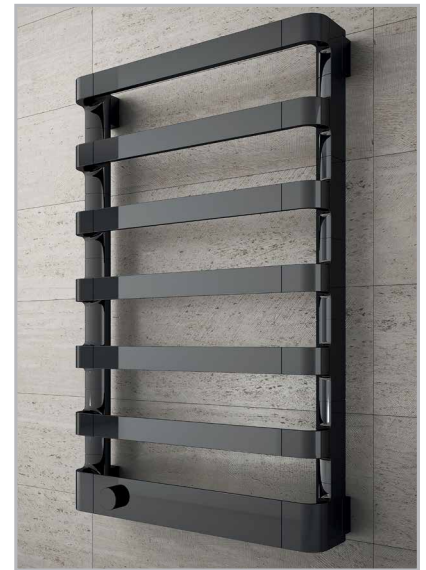

Towel Rails stock and made to order

Electric and Dual Fuel Towel Rails

Electric

Fully electric self contained units that are powered by mains electricity, they can be supplied with a variety of elements, some that have complete temperature and timing options built in, some that are basic on off options that can be controlled by an additional control panel. These standalone towel rails allow you to install a towel rail with out the need for any new pipe work and they can be used independently of your heating system.

Purple 'electric' symbol denotes which towel rails have fully electric models.