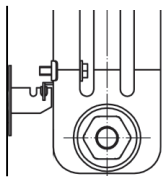

Pipe centres from wall:
2 column = 64mm - 74mm
3 column = 82mm - 92mm
4 column = 102mm - 112mm

Wall ties

adjust from 32 to 42mm

Optional Cast feet kit prices (includes wall ties)

Section & Column Range	No. of Feet	Model	White Ex VAT	White Inc VAT	Feature Finishes Ex VAT	Feature Finishes Inc VAT
DELIVERY TIMES			48-72 HOURS		UP TO 3 WEEKS	
2-20 Sections / 2-4 Columns	2	PPANCSCFKIT2	£44.00	£52.80	£59.00	£70.80
21-30 Sections / 2-4 Columns	3	PPANCSCFKIT3	£66.00	£79.20	£89.00	£106.80
31-40 Sections / 2-4 Columns	4	PPANCSCFKIT4	£88.00	£105.60	£119.00	£142.80