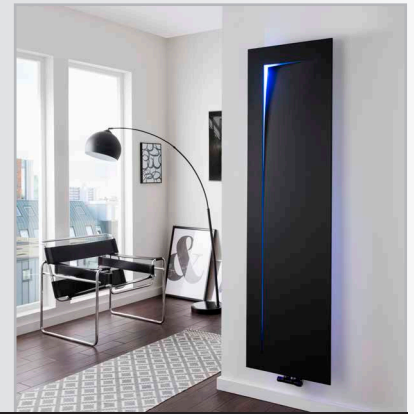

Immagina shown on page 51

High quality Italian design & manufacture.
Steel; optional built in colour changing LED lights with a remote control
Supplied with a 12v transformer
CE approved & certified to BS EN442

White RAL 9016 as standard, 188 RAL colours plus 32 Special Finishes
Please call **01342 302250** for a RAL or Special Finish chart

Made to Order sizes & colours: Up to 5 weeks

SAVE £30 WHEN YOU BUY OUR IDEAL TRV KIT WITH ANY DESIGNER ORDER* QUOTE **PROMOV1** AT TIME OF ORDER
Available in White or Chrome

Pipe centres left to right	Pipe centres from wall	Depth from wall
50mm	57mm - 67mm	115mm - 125mm

Made to order options - Immagina without LED

Height (mm)	Width (mm)	Model	Watts Δt 50°C	Btu's Δt 50°C	White Ex VAT	White Inc VAT	Colours Ex VAT	Colours Inc VAT
DELIVERY TIMES					UP TO 5 WEEKS		UP TO 5 WEEKS	
1800	500	IMMA1850	769	2624	£2,365.00	£2,838.00	£2,956.00	£3,547.20
2000	600	IMMA2060	1009	3443	£2,759.00	£3,310.80	£3,449.00	£4,138.80

115-125