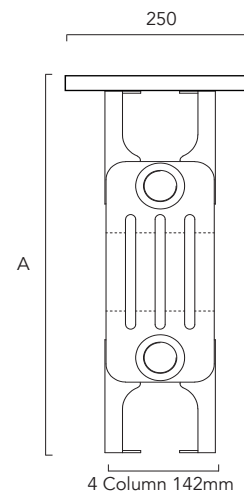

Ancona® Bench Seat Vertical page 27 NEW

High quality Italian design and manufacture
Steel multi column supplied with a wooden seat
CE approved & certified to BS EN442

White RAL 9016 as standard, 188 RAL colours and 32 Special Finishes
Please call **01342 302250** for a RAL or Special Finish chart

Made to Order: Up to 5 weeks White & Colours

SAVE UP TO £36 WHEN YOU BUY OUR VINTAGE TRV KIT WITH ANY ANCONA® ORDER* QUOTING **PROMOV2** AT TIME OF ORDER

Chrome only