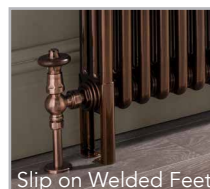

Mounting Options

Ancona® stock (excluding lacquer) can be mounted in one of 3 ways;

- Slip-on Welded Feet; for a contemporary look
- Cast Feet; for a classic look
- Wall Brackets to position your steel multi column at any height

Stock Bare Metal Lacquer radiators can be wall or floor mounted with universal brackets or slip on welded feet, please see pages 136-137 for more information.