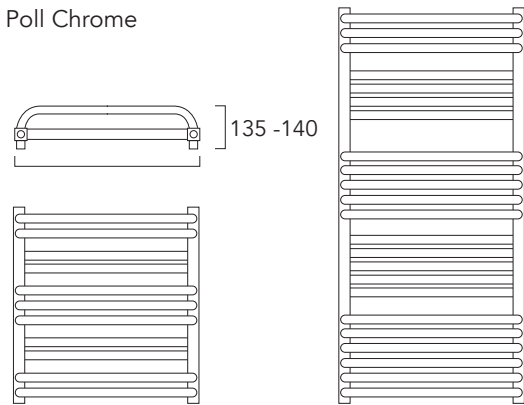

Poll Chrome

The Poll Chrome is different to the Poll as it does not have a top and bottom collector; this is so it can be finished in a deep and lustrous chrome.

Made to order options - White Electric

Height (mm)	Width (mm)	Model	Watts Δt 50°C	White Ex VAT	White Inc VAT
DELIVERY TIMES			UP TO 7 WEEKS		
780	500	POLL7850EW	400	£260.00	£312.00
	600	POLL7860EW	400	£276.00	£331.20
1180	500	POLL1150EW	600	£328.00	£393.60
	600	POLL1160EW	800	£352.00	£422.40
1580	500	POLL1550EW	800	£385.00	£462.00
	600	POLL1560EW	1000	£432.00	£518.40

Made to order options - Chrome Electric

Height (mm)	Width (mm)	Model	Watts Δt 50°C	Chrome Ex VAT	Chrome Inc VAT
DELIVERY TIMES			UP TO 9 WEEKS		
780	500	POLL7850EC	300	£707.00	£848.40
	600	POLL7860EC	300	£754.00	£904.80
1180	500	POLL1150EC	400	£862.00	£1,034.40
	600	POLL1160EC	600	£925.00	£1,110.00
1580	500	POLL1550EC	600	£1,093.00	£1,311.60
	600	POLL1560EC	800	£1,146.00	£1,375.20

Poll Electric models supplied with a MOA Element

- 5 heat settings from 30°C to 60°C regulating the internal radiator temperature, denoted by 5 LEDs.
- No Timer.
- Compatible with external Timer as remembers settings when turned off
- 55mm diameter clock shaped face.
- 4x Buttons: Temperature +/-, Dryer, Power.
- Frost & overheating protection.
- Straight cable, no plug. IPx5. Class 1.
- Guarantee - 2 years.

*Saving based on the value of individual items when bought separately. Order any of our selected valves & matching pipe covers at the same time as your radiator; PROMOV3W (white), PROMOV3C (chrome).