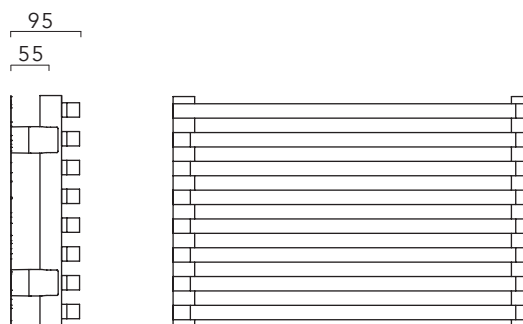

Single

Stock options White RAL 9016 - Double Horizontal

Height (mm)	Width (mm)	Model	Watts Δt 50°C	Btu's Δt 50°C	White Ex VAT	White Inc VAT	Colours Ex VAT	Colours Inc VAT
DELIVERY TIMES					48-72 HOURS		UP TO 5 WEEKS	
520	1200	SAXDH521213	1272	4340	£827.00	£992.40	£1,034.00	£1,240.80
600	900	SAXDH609015	1066	3637	£841.00	£1,009.20	£1,051.00	£1,261.20
	1200	SAXDH601215	1422	4852	£884.00	£1,060.80	£1,105.00	£1,326.00

Pipe centres left to right	Pipe centres from wall	Depth from wall
width - 30mm	76mm to 82mm	116mm to 122mm

Made to order options - Double Horizontal

Height (mm)	Width (mm)	Model	Watts Δt 50°C	Btu's Δt 50°C	White Ex VAT	White Inc VAT	Colours Ex VAT	Colours Inc VAT
DELIVERY TIMES					UP TO 5 WEEKS		UP TO 5 WEEKS	
400	900	SAXDH409010	777	2651	£689.00	£826.80	£861.00	£1,033.20
	1200	SAXDH401210	1036	3535	£718.00	£861.60	£898.00	£1,077.60
	1500	SAXDH401510	1295	4419	£747.00	£896.40	£934.00	£1,120.80
	1800	SAXDH401810	1554	5302	£800.00	£960.00	£1,000.00	£1,200.00
520	900	SAXDH529013	954	3255	£789.00	£946.80	£986.00	£1,183.20
	1500	SAXDH521513	1591	5428	£865.00	£1,038.00	£1,081.00	£1,297.20
	1800	SAXDH521813	1909	6514	£926.00	£1,111.20	£1,158.00	£1,389.60
600	1500	SAXDH601515	1777	6063	£926.00	£1,111.20	£1,158.00	£1,389.60
	1800	SAXDH601815	2133	7278	£991.00	£1,189.20	£1,239.00	£1,486.80