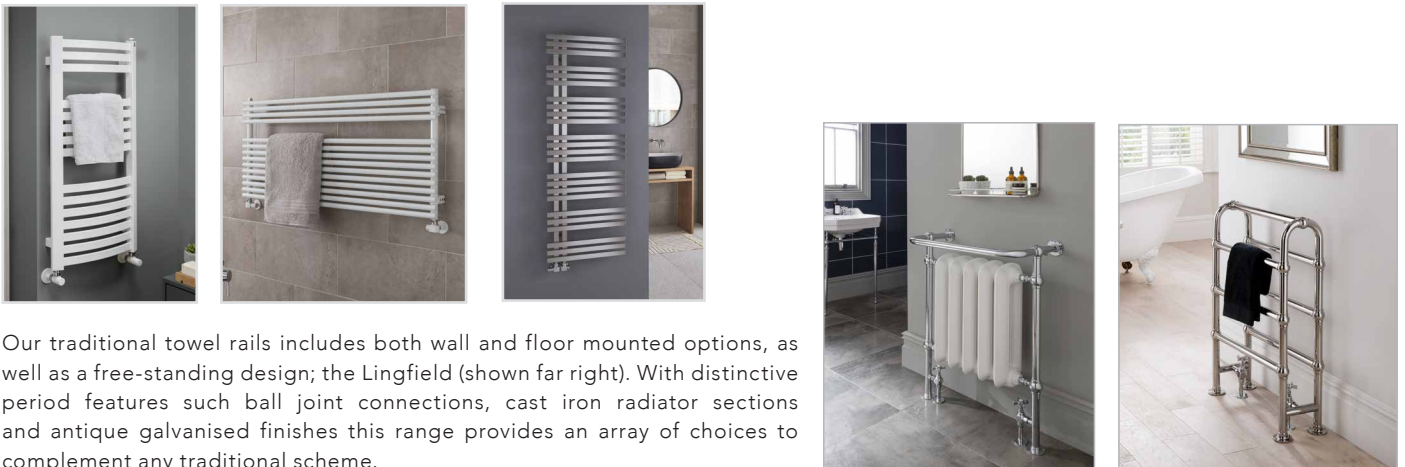

Design

Prices from £117.00

As Italy's leading manufacturer with over 50 years experience we offer the widest choice of stylish high quality towel rails with guarantees ranging from 5 to 20 years.

Choice

An extensive choice of styles from standard vertical formats to horizontal and side loading towel rails. We offer a wide variety of tube styles including round, flat, oval and rectangular in a range of materials; mild steel, stainless steel and brass for the more traditional style.

Our traditional towel rails includes both wall and floor mounted options, as well as a free-standing design; the Lingfield (shown far right). With distinctive period features such ball joint connections, cast iron radiator sections and antique galvanised finishes this range provides an array of choices to complement any traditional scheme.