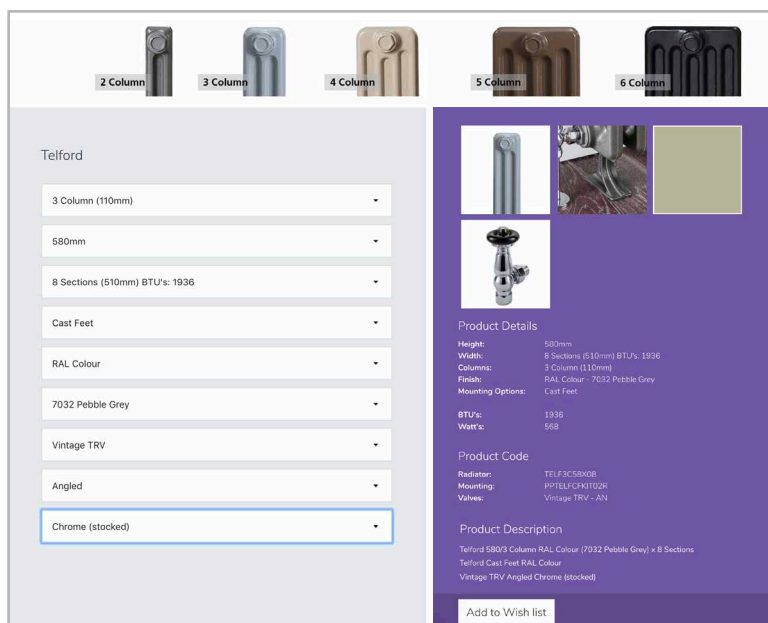

Once you know your outputs you can also use the brochure to specify your radiator by following these steps (or call our Customer Services team on 01342 302250 who will help you size your radiator)

- Note the space you have in mind for the radiator(s) you need; vertical or horizontal, length, height & depth
- Select a column option and height that fits your space; Calculate the number of sections you need by dividing the required BTU (Watt) output with the output per section; e.g 1913 BTUs divided by 328' = 6 sections, based on 4 column, 580mm high sections (always round up to the next whole number of sections)
- If using that section size doesn't work in the space available, try a different column option or if possible a different height
- Once you have calculated the best number and size of section, select the best mounting option and kit; footed end section, cast feet or wall brackets. For the Telford you have the option of footed ends, cast feet or wall brackets. Ledbury is available with footed ends as standard, wall brackets are available on request. Uxbridge, Aston, Trieste and Linton ranges are only available with footed ends.
- Your cast iron radiator can be painted in a selection of the most popular colours from the RAL range, special finishes, in a polished or burnished finished (Trieste) or a lacquered finish. Please specify your chosen colour at time of order. Please note: as a result of the casting process, cast iron radiators have a rough surface finish with small imperfections which will show after the painting process.
- Work out the price of your radiator; e.g *Telford 4 column, 580 high, 6 section, RAL 7044 - Silk Grey = £86.35 x 6 = £518.10 + Cast feet Kit (2) = £91.20 - Total = £609.30*
- Place your order with your local Merchant using the sectional model code x No. of sections needed, noting the mounting option and the name and number of colour you have chosen; e.g *TELF4C58 x 6 sections, RAL 7044 Silk Grey with cast feet*
- If you have chosen a colour make sure you list the colour number and name

All prices and outputs are given per section in the tables on pages 187-193. Price per section includes plugs, bushes and diverter. Mounting options must be selected separately, these will include the air vent and appropriate number of wall ties.