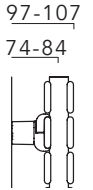

Stock options White RAL 9016 - Single Horizontal

Height (mm)	Width (mm)	Model	Watts Δt 50°C	Btu's Δt 50°C	White Ex VAT	White Inc VAT	Colours Ex VAT	Colours Inc VAT
DELIVERY TIMES					48-72 HOURS		UP TO 5 WEEKS	
344	920	PIANSH349206	357	1218	£309.00	£370.80	£386.00	£463.20
400	520	PIANSH405207	234	798	£300.00	£360.00	£375.00	£450.00
	920	PIANSH409207	414	1413	£320.00	£384.00	£400.00	£480.00
	1220	PIANSH401207	549	1873	£359.00	£430.80	£449.00	£538.80
512	920	PIANSH519209	525	1791	£351.00	£421.20	£439.00	£526.80
	1220	PIANSH511209	696	2375	£397.00	£476.40	£496.00	£595.20
624	920	PIANSH629211	634	2163	£383.00	£459.60	£479.00	£574.80
	1220	PIANSH621211	841	2869	£435.00	£522.00	£544.00	£652.80
	1520	PIANSH621511	1048	3576	£487.00	£584.40	£609.00	£730.80

Stock options White RAL 9016 - Double Horizontal

Height (mm)	Width (mm)	Model	Watts Δt 50°C	Btu's Δt 50°C	White Ex VAT	White Inc VAT	Colours Ex VAT	Colours Inc VAT
DELIVERY TIMES					48-72 HOURS		UP TO 5 WEEKS	
344	920	PIANDH349206	557	1900	£526.00	£631.20	£658.00	£789.60
400	520	PIANDH405207	357	1218	£510.00	£612.00	£638.00	£765.60
	920	PIANDH409207	632	2156	£552.00	£662.40	£690.00	£828.00
	1220	PIANDH401207	838	2859	£597.00	£716.40	£746.00	£895.20
512	920	PIANDH519209	777	2651	£597.00	£716.40	£746.00	£895.20
	1220	PIANDH511209	1031	3518	£656.00	£787.20	£820.00	£984.00
624	920	PIANDH629211	916	3125	£651.00	£781.20	£814.00	£976.80
	1220	PIANDH621211	1214	4142	£720.00	£864.00	£900.00	£1,080.00
	1520	PIANDH621511	1513	5162	£793.00	£951.60	£991.00	£1,189.20

Made to order options - Single Horizontal