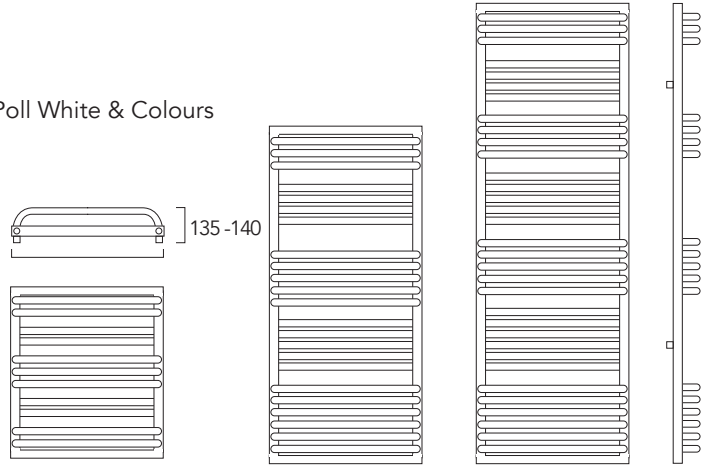

Poll White & Colours

Poll Chrome	Pipe centres left to right	Pipe centres from wall
Poll Chrome	width - 30mm	57mm to 65mm

Stock options Chrome

Height (mm)	Width (mm)	Model	Watts Δt 50°C	Btu's Δt 50°C	Chrome Ex VAT	Chrome Inc VAT
DELIVERY TIMES			48-72 HOURS			
530	450	POLL5345C	149	508	£450.00	£540.00
	600	POLL5360C	190	648	£486.00	£583.20
780	500	POLL7850C	388	1324	£708.00	£849.60
	600	POLL7860C	452	1542	£763.00	£915.60
1055	450	POLL1045C	335	1143	£720.00	£864.00
	700	POLL1070C	486	1658	£843.00	£1,011.60
1180	500	POLL1150C	631	2153	£880.00	£1,056.00
	600	POLL1160C	725	2474	£946.00	£1,135.20