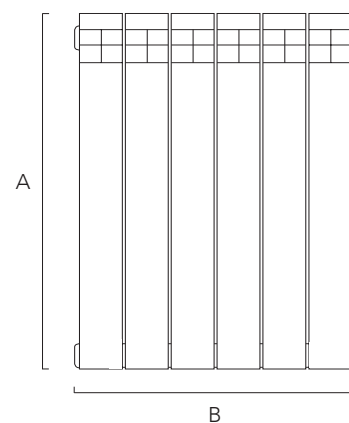

Pipe centres left to right	Pipe centres from wall	Depth from wall
width + valves	67mm to 71mm	114mm to 118mm

*Saving based on the value of individual items when bought separately. Order any of our selected valves & matching pipe covers at the same time as your radiator; PROMOV1W (white), PROMOV1C (chrome).