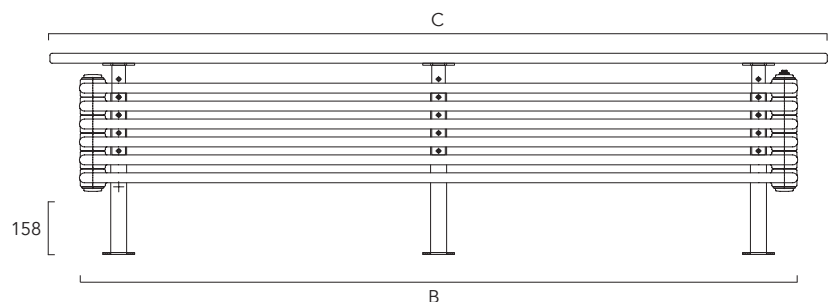

All prices shown include wooden seat.

Please note: Bench seats over 1650mm wide will be supplied with 3 feet.

Pipe centres = width (B) - 67mm