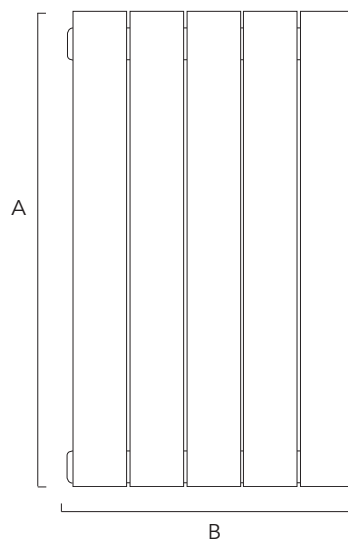

Widths include measurement for bushes

Quoted prices include plugs, bushes, air vent and wall brackets but excludes end panels.

Optional end panels available please specify at time of order, see page 175 for prices.

Pipe centres left to right	Pipe centres from wall	Depth from wall
width + valves	67mm-71mm	114mm-118mm

VIP69X5 - 690mm x 420mm

790mm High

Height (mm)	Width (mm)	Sections	Model	Watts Δt 50°C	Btu's Δt 50°C	White Ex VAT	White Inc VAT	Colour Ex VAT	Colour Inc VAT	Special Finish Ex VAT	Special Finish Inc VAT
DELIVERY TIMES						48-72 HOURS		UP TO 3 WEEKS		UP TO 3 WEEKS	
790	420	5	VIPS79X5	805	2747	£188.35	£226.02	£287.85	£345.42	£339.70	£407.64
	500	6	VIPS79X6	966	3296	£226.02	£271.22	£345.42	£414.50	£407.64	£489.17
	580	7	VIPS79X7	1127	3845	£263.69	£316.43	£402.99	£483.59	£475.58	£570.70
	660	8	VIPS79X8	1288	4395	£301.36	£361.63	£460.56	£552.67	£543.52	£652.22
	740	9	VIPS79X9	1449	4944	£339.03	£406.84	£518.13	£621.76	£611.46	£733.75
	820	10	VIPS79X10	1610	5493	£376.70	£452.04	£575.70	£690.84	£679.40	£815.28
	900	11	VIPS79X11	1771	6043	£414.37	£497.24	£633.27	£759.92	£747.34	£896.81
	980	12	VIPS79X12	1932	6592	£452.04	£542.45	£690.84	£829.01	£815.28	£978.34
	1060	13	VIPS79X13	2093	7141	£489.71	£587.65	£748.41	£898.09	£883.22	£1,059.86
	1140	14	VIPS79X14	2254	7691	£527.38	£632.86	£805.98	£967.18	£951.16	£1,141.39
	1220	15	VIPS79X15	2415	8240	£565.05	£678.06	£863.55	£1,036.26	£1,019.10	£1,222.92
	1300	16	VIPS79X16	2576	8789	£602.72	£723.26	£921.12	£1,105.34	£1,087.04	£1,304.45
	1380	17	VIPS79X17	2737	9339	£640.39	£768.47	£978.69	£1,174.43	£1,154.98	£1,385.98
	1460	18	VIPS79X18	2898	9888	£678.06	£813.67	£1,036.26	£1,243.51	£1,222.92	£1,467.50
	1540	19	VIPS79X19	3059	10437	£715.73	£858.88	£1,093.83	£1,312.60	£1,290.86	£1,549.03
1620	20	VIPS79X20	3220	10987	£753.40	£904.08	£1,151.40	£1,381.68	£1,358.80	£1,630.56	

Stock options by section RAL 9010

Outputs & price given per section, see page 174 for help on sizing your radiator or visit www.theradiatorcompany.co.uk where you will find our radiator builder.

Height (mm)	Width (mm)	Model	Watts Δt 50°C	Btu's Δt 50°C	White Ex VAT	White Inc VAT	Colour Ex VAT	Colour Inc VAT	Special Finish Ex VAT	Special Finish Inc VAT	
DELIVERY TIMES						48-72 HOURS		UP TO 3 WEEKS			
440	80	VIP44	94	321	£31.42	£37.70	£47.99	£57.59	£56.63	£67.96	
590		VIP59	123	420	£31.98	£38.38	£48.87	£58.64	£57.66	£69.19	
690		VIP69	142	485	£33.14	£39.77	£50.62	£60.74	£59.73	£71.68	
790		VIP79	161	549	£37.67	£45.20	£57.57	£69.08	£67.94	£81.53	

Pipe centres left to right	Pipe centres from wall	Depth from wall
no. of sections x 80mm + 20mm bushes + valves	67mm-71mm	114mm-118mm

Note: Supplied pre-assembled in up to 20 sections (1600mm), wider radiators must be joined on site.

Optional end panels available for the Vip range see page 175 for more information and pricing