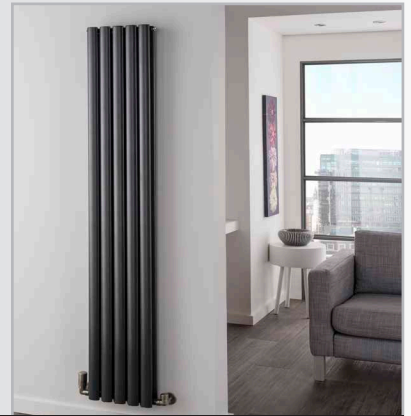

Ellipsis double vertical shown on pages 42-43

High quality Italian design & manufacture.
Steel; 25mm x 50mm oval tubes
CE approved & certified to BS EN442

White RAL 9016 as standard, 188 RAL colours plus 32 Special Finishes
Please call **01342 302250** for a RAL or Special Finish chart

Stock White RAL 9016: 48-72 Hours
Made to Order sizes & colours: Up to 5 weeks

SAVE £30 WHEN YOU BUY OUR IDEAL TRV KIT WITH ANY DESIGNER ORDER* QUOTE **PROMOV1** AT TIME OF ORDER

Available in White or Chrome

Pipe centres left to right	Pipe centres from wall	Depth from wall
width + valves	80mm-90mm	120mm-130mm

Stock options White RAL 9016 - Double Vertical

Height (mm)	Width (mm)	Model	Watts Δt 50°C	Btu's Δt 50°C	White Ex VAT	White Inc VAT	Colour Ex VAT	Colour Inc VAT
DELIVERY TIMES					48-72 HOURS		UP TO 5 WEEKS	
1820	300	ELLIDV183005	950	3241	£455.00	£546.00	£569.00	£682.80
	420	ELLIDV184207	1331	4541	£530.00	£636.00	£663.00	£795.60
	480	ELLIDV184808	1521	5190	£600.00	£720.00	£750.00	£900.00
	600	ELLIDV186010	1901	6486	£740.00	£888.00	£925.00	£1,110.00

Made to order options - Double Vertical