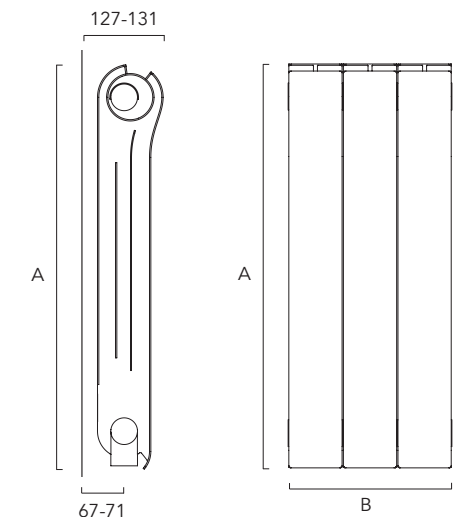

*Saving based on the value of individual items when bought separately. Order any of our selected valves & matching pipe covers at the same time as your radiator; PROMOV1W (white), PROMOV1C (chrome).