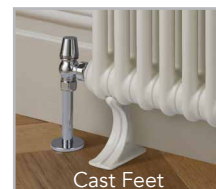

Mounting Options

Ancona® stock (excluding lacquer) can be mounted in one of 3 ways;

- Slip-on Welded Feet; for a contemporary look
- Cast Feet; for a classic look
- Wall Brackets to position your steel multi column at any height

Stock Bare Metal Lacquer radiators can be wall or floor mounted with universal brackets or slip on welded feet, please see pages 136-137 for more information.