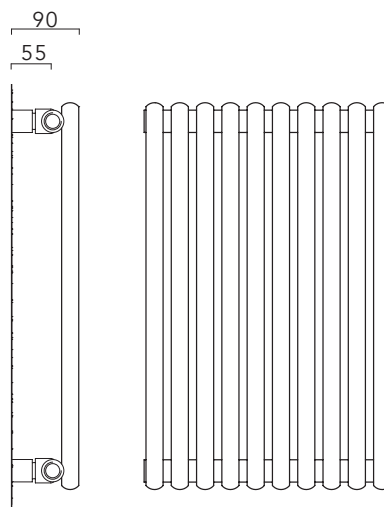

Single

Underneath Connections	Ex VAT	Inc VAT
B2CONN	£108.00	£129.60
Underneath Connections are made to order only, stock lines are BOE.		
Underneath Connections pipe centres = width - 62mm		

Made to order options - Single Vertical

Height (mm)	Width (mm)	Model	Watts Δt 50°C	Btu's Δt 50°C	White Ex VAT	White Inc VAT	Colours Ex VAT	Colours Inc VAT
DELIVERY TIMES					UP TO 5 WEEKS		UP TO 5 WEEKS	
520	300	SITASV523009	235	802	£238.00	£285.60	£298.00	£357.60
	402	SITASV524012	313	1068	£263.00	£315.60	£329.00	£394.80
	504	SITASV525015	392	1338	£289.00	£346.80	£361.00	£433.20
	606	SITASV526018	470	1604	£313.00	£375.60	£391.00	£469.20
	708	SITASV527021	548	1870	£337.00	£404.40	£421.00	£505.20
650	300	SITASV653009	284	969	£244.00	£292.80	£305.00	£366.00
	606	SITASV656018	569	1941	£322.00	£386.40	£403.00	£483.60
	708	SITASV657021	664	2266	£347.00	£416.40	£434.00	£520.80
750	300	SITASV753009	322	1099	£251.00	£301.20	£314.00	£376.80
	402	SITASV754012	430	1467	£276.00	£331.20	£345.00	£414.00
	504	SITASV755015	537	1832	£307.00	£368.40	£384.00	£460.80
	606	SITASV756018	644	2197	£338.00	£405.60	£423.00	£507.60
920	708	SITASV757021	752	2566	£362.00	£434.40	£453.00	£543.60
	232	SITASV922307	300	1024	£237.00	£284.40	£296.00	£355.20
	300	SITASV923009	385	1314	£256.00	£307.20	£320.00	£384.00
402	SITASV924012	514	1754	£284.00	£340.80	£355.00	£426.00	

Height (mm)	Width (mm)	Model	Watts Δt 50°C	Btu's Δt 50°C	White Ex VAT	White Inc VAT	Colours Ex VAT	Colours Inc VAT
DELIVERY TIMES					UP TO 5 WEEKS		UP TO 5 WEEKS	
920	504	SITASV925015	642	2191	£313.00	£375.60	£391.00	£469.20
	606	SITASV926018	770	2627	£348.00	£417.60	£435.00	£522.00
	708	SITASV927021	899	3067	£372.00	£446.40	£465.00	£558.00
	810	SITASV928124	1027	3504	£398.00	£477.60	£498.00	£597.60
1220	232	SITASV122307	384	1310	£245.00	£294.00	£306.00	£367.20
	300	SITASV123009	494	1686	£266.00	£319.20	£333.00	£399.60
	708	SITASV127021	1153	3934	£394.00	£472.80	£493.00	£591.60
1520	810	SITASV128124	1318	4497	£424.00	£508.80	£530.00	£636.00
	708	SITASV157021	1401	4780	£416.00	£499.20	£520.00	£624.00
1820	810	SITASV158124	1601	5463	£449.00	£538.80	£561.00	£673.20
	810	SITASV188124	1882	6421	£470.00	£564.00	£588.00	£705.60
2020	232	SITASV202307	603	2057	£265.00	£318.00	£331.00	£397.20
	300	SITASV203009	775	2644	£291.00	£349.20	£364.00	£436.80
	708	SITASV207021	1808	6169	£447.00	£536.40	£559.00	£670.80
	810	SITASV208124	2066	7049	£487.00	£584.40	£609.00	£730.80

*Saving based on the value of individual items when bought separately. Order any of our selected valves & matching pipe covers at the same time as your radiator; PROMOV1W (white), PROMOV1C (chrome).