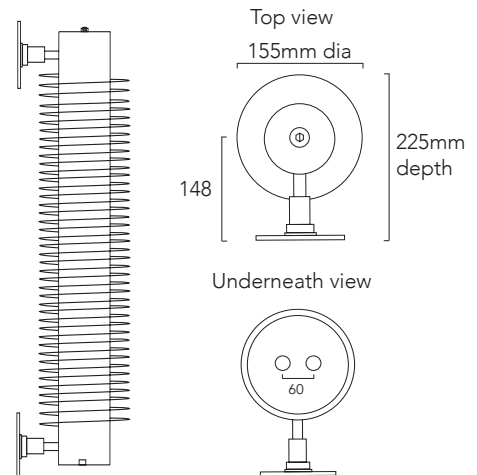

Made to order options - Vertical White & Colours

Height (mm)	Width (mm)	Model	Watts Δt 50°C	BTU's Δt 50°C	Matt White Ex VAT	Matt White Inc VAT	Colour & Finishes Ex VAT	Colour & Finishes Inc VAT
DELIVERY TIMES			UP TO 5 WEEKS		UP TO 7 WEEKS			
1500	155	HALOV1515	865	2951	£845.00	£1,014.00	£1,056.00	£1,267.20
1800	155	HALOV1815	1040	3548	£1,013.00	£1,215.60	£1,266.00	£1,519.20
2000	155	HALOV2015	1153	3934	£1,130.00	£1,356.00	£1,413.00	£1,695.60