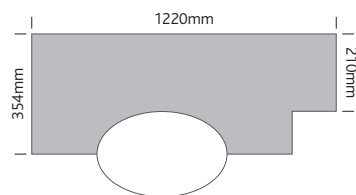

Pricing Your Corian® Solid Surface Worktop

Example	
Corian® worktop	£684
354 x 30 x 1220mm	
(Based on 535mm price @ £57 per 100mm)	
Corian® Semi-counter top basin - white (SCB)	£940
Cut-back (SSVT-1CB)	£195
Total	£1819

- In order to quote correctly for a worktop incorporating a Corian® basin, 535mm worktop prices must be used

MIROSTONE® WORKTOPS

Continuous Mirostone® Worktops

Chamfered Edge

20mm Continuous Mirostone® Worktops

MWFT	20 x 210	£34 per 100mm
MWFT	20 x 354	£34 per 100mm
MWFT	20 x 535	£57 per 100mm

Sharks Nose Edge

20mm Continuous Mirostone® Worktops

MWFT SN	20 x 220	£34 per 100mm
MWFT SN	20 x 364	£34 per 100mm
MWFT SN	20 x 545	£57 per 100mm

- All Mirostone® solid surfaces are available in 20mm thicknesses
- Prices rounded up to the nearest 100mm
- Please state exact length required
- Please state whether you require a 'Chamfered' or 'Sharks Nose' edge finish
- Minimum worktop charge is 500mm