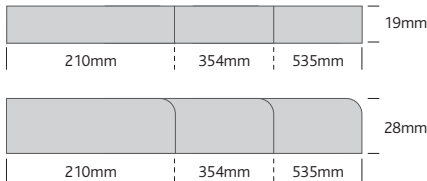

CORIAN® SOLID SURFACE WORKTOPS

Continuous Corian® Worktops

12mm Continuous Corian® Worktops

SSFT	12 x 210	£33 per 100mm
SSFT	12 x 354	£33 per 100mm
SSFT	12 x 535	£56 per 100mm

30mm Continuous Corian® Worktops

SSVT	30 x 210	£34 per 100mm
SSVT	30 x 354	£34 per 100mm
SSVT	30 x 535	£57 per 100mm

- All Corian® solid surfaces are available in either 12mm or 30mm thicknesses (30mm worktops made using 12mm Corian® and 18mm ply wood core)
- Prices rounded up to the nearest 100mm
- Please state exact length required.
- Please state whether you require a 'Pencil' or 'Square' edge finish
- Minimum worktop charge 500mm

LAMINATE WORKTOPS

Continuous Laminate Worktops

19mm Continuous Wood Effect Laminate Worktops

SWTF	19 x 210	£13 per 100mm
WTF	19 x 354	£15 per 100mm
WTE	19 x 535	£19 per 100mm

28mm Continuous Laminate Worktops

SFTF	28 x 210	£13 per 100mm
FTF	28 x 354	£15 per 100mm
VTE	28 x 535	£19 per 100mm

- Supplied edged at both ends
- Prices rounded up to the nearest 100mm
- Please state exact length required
- Maximum length 3000mm
- 19mm Wood Effect Laminate worktops are only available in Oregon, Carbon Marine, Oiled Oak and Sherwood
- Minimum worktop charge 500mm

Corian® Worktop Configurations

SSVT-FJ	Fabricated Joint	£195
SSVT-1CB	Cut-Back	£195

- When joining 2 worktops in an L-Shape, a fabricated joint must be used.

Corian® Upstands

50mm Corian® Upstand

POUS50	Plant On	£14 per 100mm
FUS50	Fabricated	£28 per 100mm

100mm Corian® Upstand

POUS100	Plant On	£27 per 100mm
FUS100	Fabricated	£39 per 100mm

Pricing Your Corian® Solid Surface Worktop

Example	
Corian® worktop	£684
354 x 30 x 1220mm	
(Based on 535mm price @ £57 per 100mm)	
Corian® Semi-counter top basin - white (SCB)	£940
Cut-back (SSVT-1CB)	£195
Total	£1819