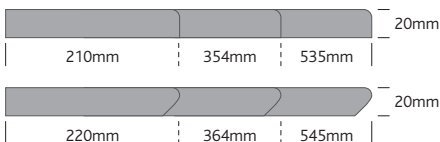

Mirostone® Plant On Upstands

MPOUS50	20 x 50	£14 per 100mm
MPOUS100	20 x 100	£27 per 100mm

Mirostone® Worktop Configurations

MS-FJ	Fabricated Joint	£195
MS-1CB	Cut-Back	£195

- When joining 2 worktops in an L-Shape, a fabricated joint must be used.