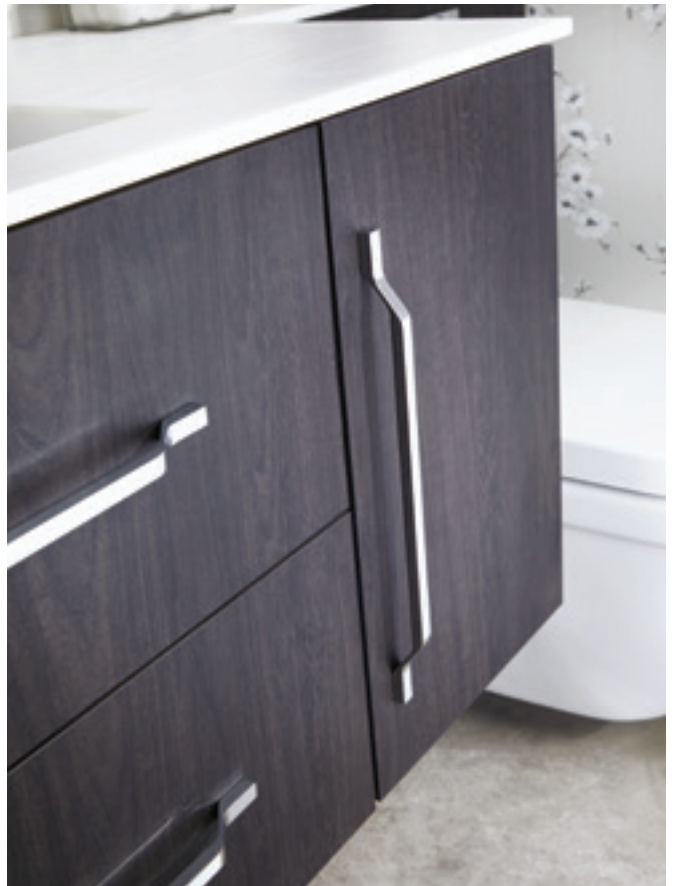

Open Shelf Unit

COS200RD	200 x 323 x 482	£137
COS300RD	300 x 323 x 482	£147
COS400RD	400 x 323 x 482	£160

COS200R	200 x 505 x 482	£137
COS300R	300 x 505 x 482	£147
COS400R	400 x 505 x 482	£160

- 664mm overall height if installed with plinth