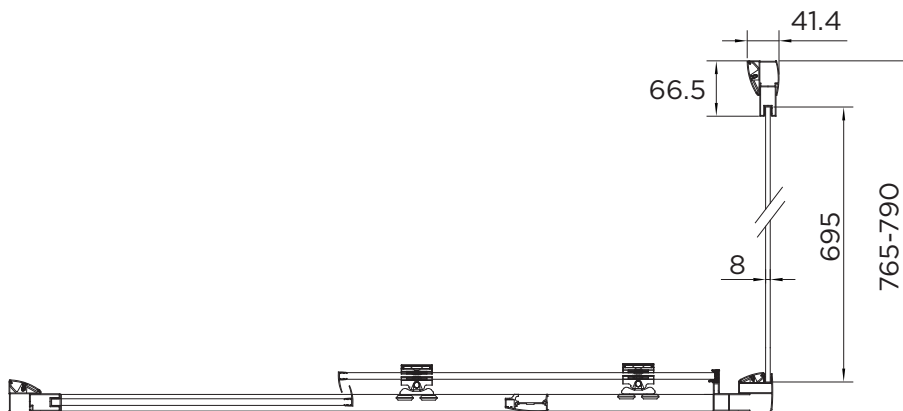

SPECIFICATION

venturi 8 SIDE PANEL

RANGE	VENTURI 8
PRODUCT	SIDE PANEL
CODE	AQ8222S
SIZE	800
PROFILE COLOUR	SILVER
GLASS THICKNESS	8mm
GLASS FINISH	CLEAR
GLASS TREATMENT	CLEAN & CLEAR™
HEIGHT	1900
ADJUSTMENT	765-790
ADJUSTMENT WITH SIDE PANEL	N/A
OPTIONAL SIDE PANEL	N/A
APERTURE	N/A
GUARANTEE	LIFETIME
CE	EN14428
GLASS BS EN	EN12150-1T
PROFILE MATERIAL	ALUMINUM/6463#
HANDLE MATERIAL	N/A
ROLLER MATERIAL	N/A
QUICK RELEASE ROLLERS	N/A
FIXED PANEL SIZE	695
MOVING PANEL SIZE	N/A
PRODUCT HAND	UNIVERSAL
PRODUCT WEIGHT	30KG
PACKAGED DIMENSIONS	1980x803x75
BARCODE	5031978044029

All measurements in mm and are nominal