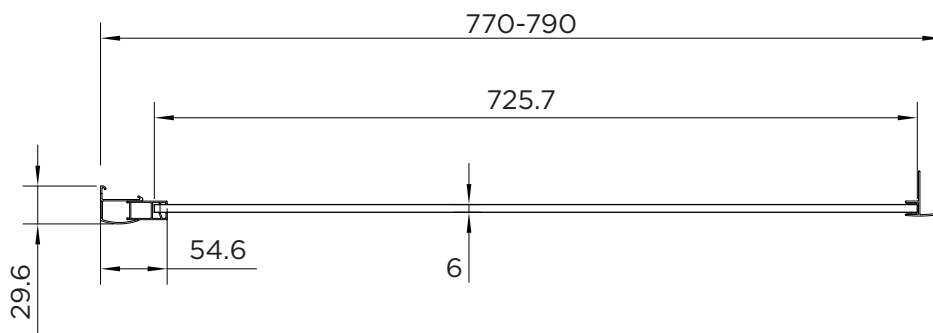

SPECIFICATION

venturi 6 SIDE PANEL

RANGE	VENTURI 6
PRODUCT	SIDE PANEL
CODE	AQ9329S
SIZE	800
PROFILE COLOUR	SILVER
GLASS THICKNESS	6mm
GLASS FINISH	CLEAR
GLASS TREATMENT	CLEAN & CLEAR™
HEIGHT	1900
ADJUSTMENT	770-790
APERTURE	N/A
GUARANTEE	LIFETIME
GLASS BS EN	EN12150-1T
CE	YES/EN14428
PROFILE MATERIAL	ALUMINUM/6463#
HANDLE MATERIAL	N/A
QUICK RELEASE ROLLERS	N/A
FIXED PANEL SIZE	725.7
MOVING PANEL SIZE	N/A
PRODUCT HAND	UNIVERSAL
PRODUCT WEIGHT	25KG
PACKAGED DIMENSIONS	1980x810x63
BARCODE	5031978044500

All measurements in mm and are nominal