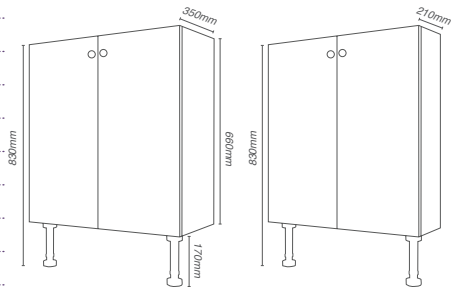

Cabinet Size	Carcass Code	Fascia Code	Colour	Carcass Price	Fascia Price	Total Price
500W Base Cabinet	CA-22-50	DO-22-251 (x2)	White Gloss	£275.00	£82.00	£357.00
500W Base Cabinet Slimline	CASL-22-50	DO-22-251 (x2)	White Gloss	£265.00	£82.00	£347.00
500W Base Cabinet	CA-22-50	DO-22-252 (x2)	Matt Cashmere	£275.00	£82.00	£357.00
500W Base Cabinet Slimline	CASL-22-50	DO-22-252 (x2)	Matt Cashmere	£265.00	£82.00	£347.00
500W Base Cabinet	CA-22-50	DO-22-253 (x2)	Matt Stone Grey	£275.00	£82.00	£357.00
500W Base Cabinet Slimline	CASL-22-50	DO-22-253 (x2)	Matt Stone Grey	£265.00	£82.00	£347.00
500W Base Cabinet	CA-22-50	DO-22-254 (x2)	Matt Dust Grey	£275.00	£82.00	£357.00
500W Base Cabinet Slimline	CASL-22-50	DO-22-254 (x2)	Matt Dust Grey	£265.00	£82.00	£347.00
600W Base Cabinet	CA-22-60	DO-22-301 (x2)	White Gloss	£285.00	£94.00	£379.00
600W Base Cabinet Slimline	CASL-22-60	DO-22-301 (x2)	White Gloss	£275.00	£94.00	£369.00
600W Base Cabinet	CA-22-60	DO-22-302 (x2)	Matt Cashmere	£285.00	£94.00	£379.00
600W Base Cabinet Slimline	CASL-22-60	DO-22-302 (x2)	Matt Cashmere	£275.00	£94.00	£369.00
600W Base Cabinet	CA-22-60	DO-22-303 (x2)	Matt Stone Grey	£285.00	£94.00	£379.00
600W Base Cabinet Slimline	CASL-22-60	DO-22-303 (x2)	Matt Stone Grey	£275.00	£94.00	£369.00
600W Base Cabinet	CA-22-60	DO-22-304 (x2)	Matt Dust Grey	£285.00	£94.00	£379.00
600W Base Cabinet Slimline	CASL-22-60	DO-22-304 (x2)	Matt Dust Grey	£275.00	£94.00	£369.00