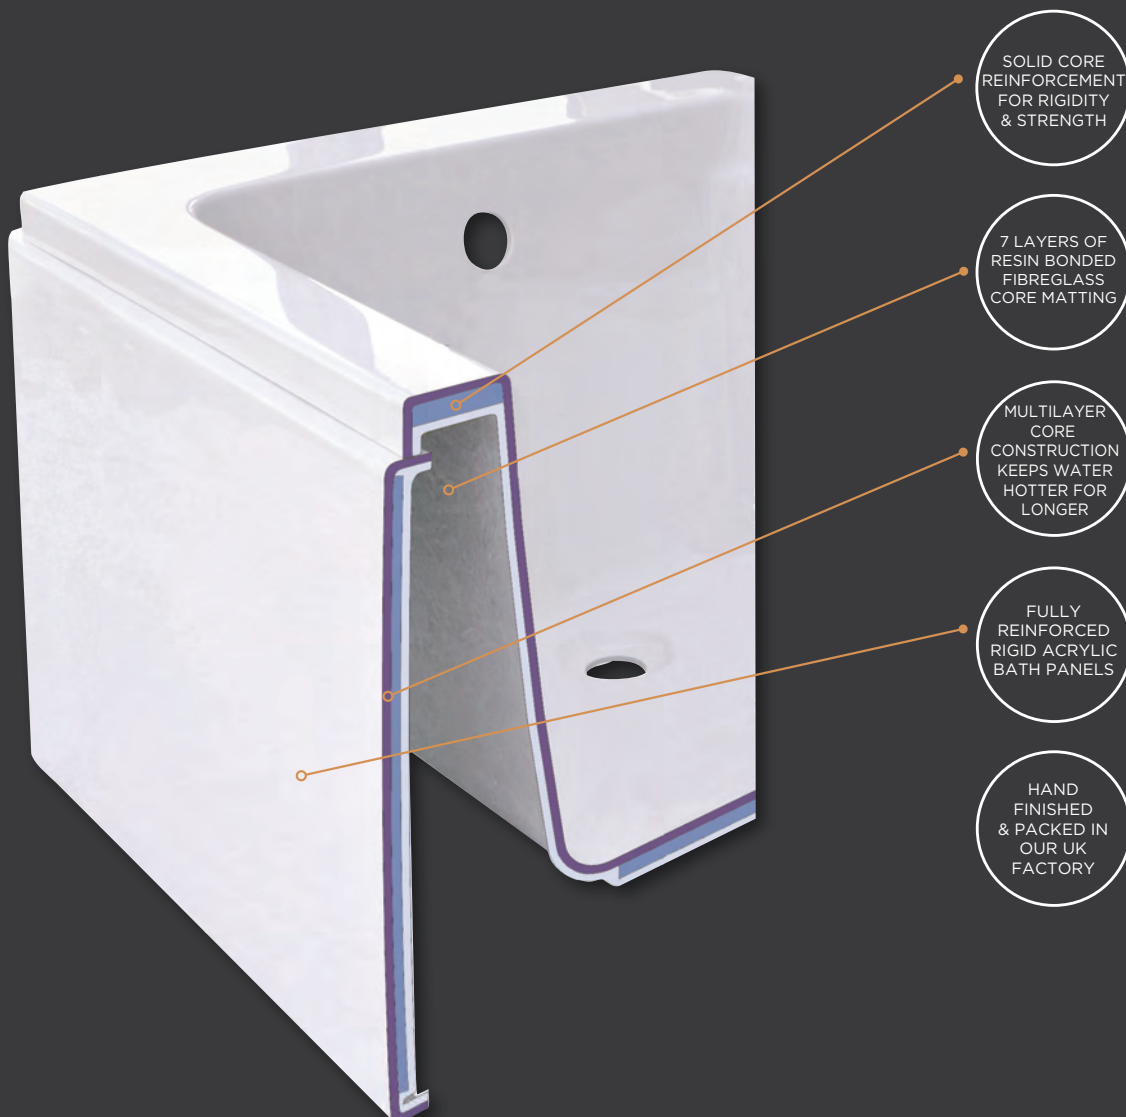

WHY CHOOSE PURACAST?

Puracast baths are the ultimate premium bath.

Hand finished in the UK to the most exacting of standards, they are rigid, durable, strong and with a reassuring substantial weight, are perfect for all bathrooms, regardless of bath style chosen.

The versatility of the materials used, the advanced manufacturing process and the quality of our craftsmanship means that Puracast baths can be designed in beautiful sculptural shapes that suit the contemporary bathroom.

Made from a generous 5mm of acrylic, the baths are reinforced with 7 layers of hand applied fibreglass core matting and resin bonding. Plus the timber framed bath rims and bath bases are fully encapsulated in fibreglass matting and resin bonding providing extra rigidity, meaning the bath will not 'flex' when you step in.

PURACAST BATHS

BATHS OF STRENGTH & BEAUTY