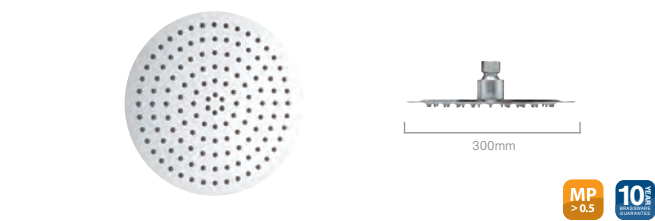

ACCESSORIES / SHOWER HEADS

SLIMLINE
STAINLESS
STEEL

Slimline polished round 200mm shower head K1075

£88.00

Slimline polished square 200mm shower head K1074

£99.00

Slimline polished round 250mm shower head K1075A

£161.00

Slimline polished square 250mm shower head K1074A

£162.00

Slimline polished round 300mm shower head K1075B

£220.00

Slimline polished square 300mm shower head K1074B

£220.00

Slimline polished round 350mm shower head K1075C