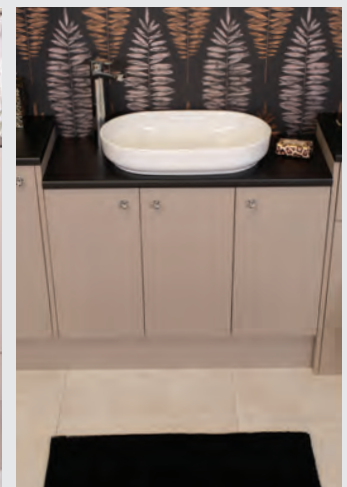

DOORS MATT STONE GREY
WORKTOP BLACK TEXTURED
HANDLES DK1