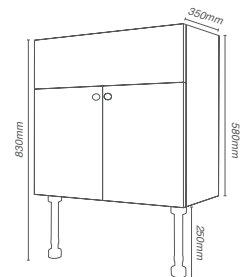

Basin Cabinets 580mm(H)

Cabinet Size	Carcass Code	Fascia Code	Colour	Carcass Price	Fascia Price	Total Price
500W Basin Cabinet	CA-11-50	DO-11-501	White Gloss	£275.00	£95.00	£370.00
500W Basin Cabinet	CA-11-50	DO-11-502	Matt Cashmere	£275.00	£95.00	£370.00
500W Basin Cabinet	CA-11-50	DO-11-503	Matt Stone Grey	£275.00	£95.00	£370.00
500W Basin Cabinet	CA-11-50	DO-11-504	Matt Dust Grey	£275.00	£95.00	£370.00
600W Basin Cabinet	CA-11-60	DO-11-601	White Gloss	£285.00	£95.00	£380.00
600W Basin Cabinet	CA-11-60	DO-11-602	Matt Cashmere	£285.00	£95.00	£380.00
600W Basin Cabinet	CA-11-60	DO-11-603	Matt Stone Grey	£285.00	£95.00	£380.00
600W Basin Cabinet	CA-11-60	DO-11-604	Matt Dust Grey	£285.00	£95.00	£380.00