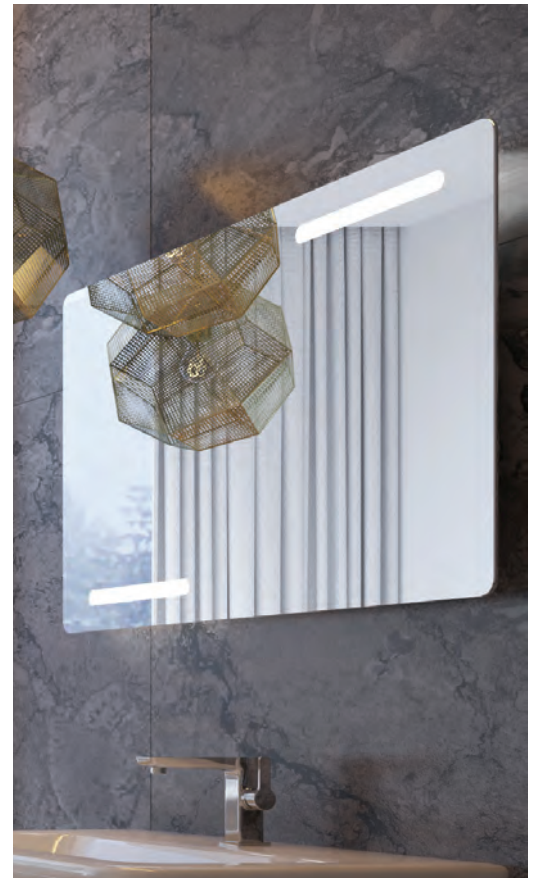

TOTAL £688.00

For all furniture options see P.246

Mirrors

600

GR60BLM
600mm Illuminated mirror with switch
£299.00

800

GR80BLM
800mm Illuminated mirror with switch
£329.00

1000

GR100BLM
1000mm Illuminated mirror with switch
£355.00

1200

GR120BLM
1200mm Mirror with magnifying mirror
£429.00

GRACE ADDITIONS

GRACE ADDITIONS

NEW
PRODUCT

Grace Freestanding Bath

The stunning Grace bath offers practicality combined with beautiful curves to enhance any bathroom, whether contemporary or classic in style.