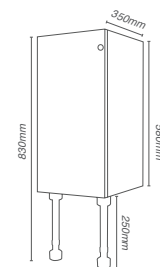

Base Cabinets Single Door 580mm(H)

Cabinet Size	Carcass Code	Fascia Code	Colour	Carcass Price	Fascia Price	Total Price
250W Base Cabinet	CA-11-25	DO-11-251	White Gloss	£195.00	£41.00	£236.00
250W Base Cabinet	CA-11-25	DO-11-252	Matt Cashmere	£195.00	£41.00	£236.00
250W Base Cabinet	CA-11-25	DO-11-253	Matt Stone Grey	£195.00	£41.00	£236.00
250W Base Cabinet	CA-11-25	DO-11-254	Matt Dust Grey	£195.00	£41.00	£236.00
300W Base Cabinet	CA-11-30	DO-11-301	White Gloss	£210.00	£47.00	£257.00
300W Base Cabinet	CA-11-30	DO-11-302	Matt Cashmere	£210.00	£47.00	£257.00
300W Base Cabinet	CA-11-30	DO-11-303	Matt Stone Grey	£210.00	£47.00	£257.00
300W Base Cabinet	CA-11-30	DO-11-304	Matt Dust Grey	£210.00	£47.00	£257.00