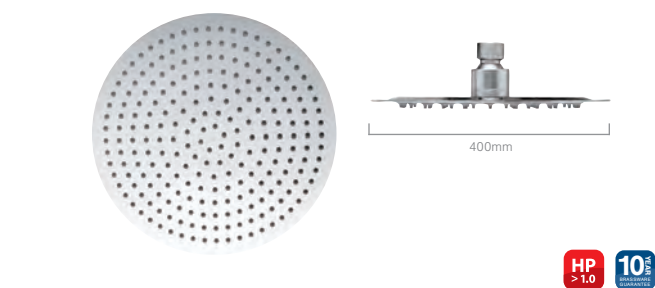

Slimline polished round 400mm shower head K1075D

£330.00

SHOWERING ACCESSORIES