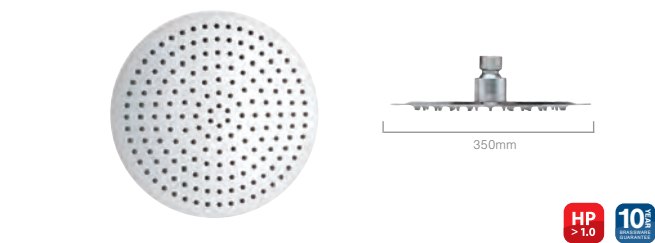

£161.00

Slimline polished square 250mm shower head K1074A

£162.00

Slimline polished round 300mm shower head K1075B

£220.00

Slimline polished square 300mm shower head K1074B

£220.00

Slimline polished round 350mm shower head K1075C