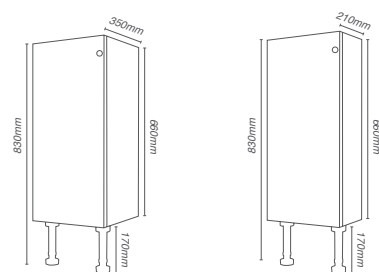

Cabinet Size	Carcass Code	Fascia Code	Colour	Carcass Price	Fascia Price	Total Price
250W Base Cabinet	CA-22-25	DO-22-251	White Gloss	£195.00	£41.00	£236.00
250W Base Cabinet Slimline	CASL-22-25	DO-22-251	White Gloss	£190.00	£41.00	£231.00
250W Base Cabinet	CA-22-25	DO-22-252	Matt Cashmere	£195.00	£41.00	£236.00
250W Base Cabinet Slimline	CASL-22-25	DO-22-252	Matt Cashmere	£190.00	£41.00	£231.00
250W Base Cabinet	CA-22-25	DO-22-253	Matt Stone Grey	£195.00	£41.00	£236.00
250W Base Cabinet Slimline	CASL-22-25	DO-22-253	Matt Stone Grey	£190.00	£41.00	£231.00
250W Base Cabinet	CA-22-25	DO-22-254	Matt Dust Grey	£195.00	£41.00	£236.00
250W Base Cabinet Slimline	CASL-22-25	DO-22-254	Matt Dust Grey	£190.00	£41.00	£231.00
300W Base Cabinet	CA-22-30	DO-22-301	White Gloss	£210.00	£47.00	£257.00
300W Base Cabinet Slimline	CASL-22-30	DO-22-301	White Gloss	£200.00	£47.00	£247.00
300W Base Cabinet	CA-22-30	DO-22-302	Matt Cashmere	£210.00	£47.00	£257.00
300W Base Cabinet Slimline	CASL-22-30	DO-22-302	Matt Cashmere	£200.00	£47.00	£247.00
300W Base Cabinet	CA-22-30	DO-22-303	Matt Stone Grey	£210.00	£47.00	£257.00
300W Base Cabinet Slimline	CASL-22-30	DO-22-303	Matt Stone Grey	£200.00	£47.00	£247.00
300W Base Cabinet	CA-22-30	DO-22-304	Matt Dust Grey	£210.00	£47.00	£257.00
300W Base Cabinet Slimline	CASL-22-30	DO-22-304	Matt Dust Grey	£200.00	£47.00	£247.00