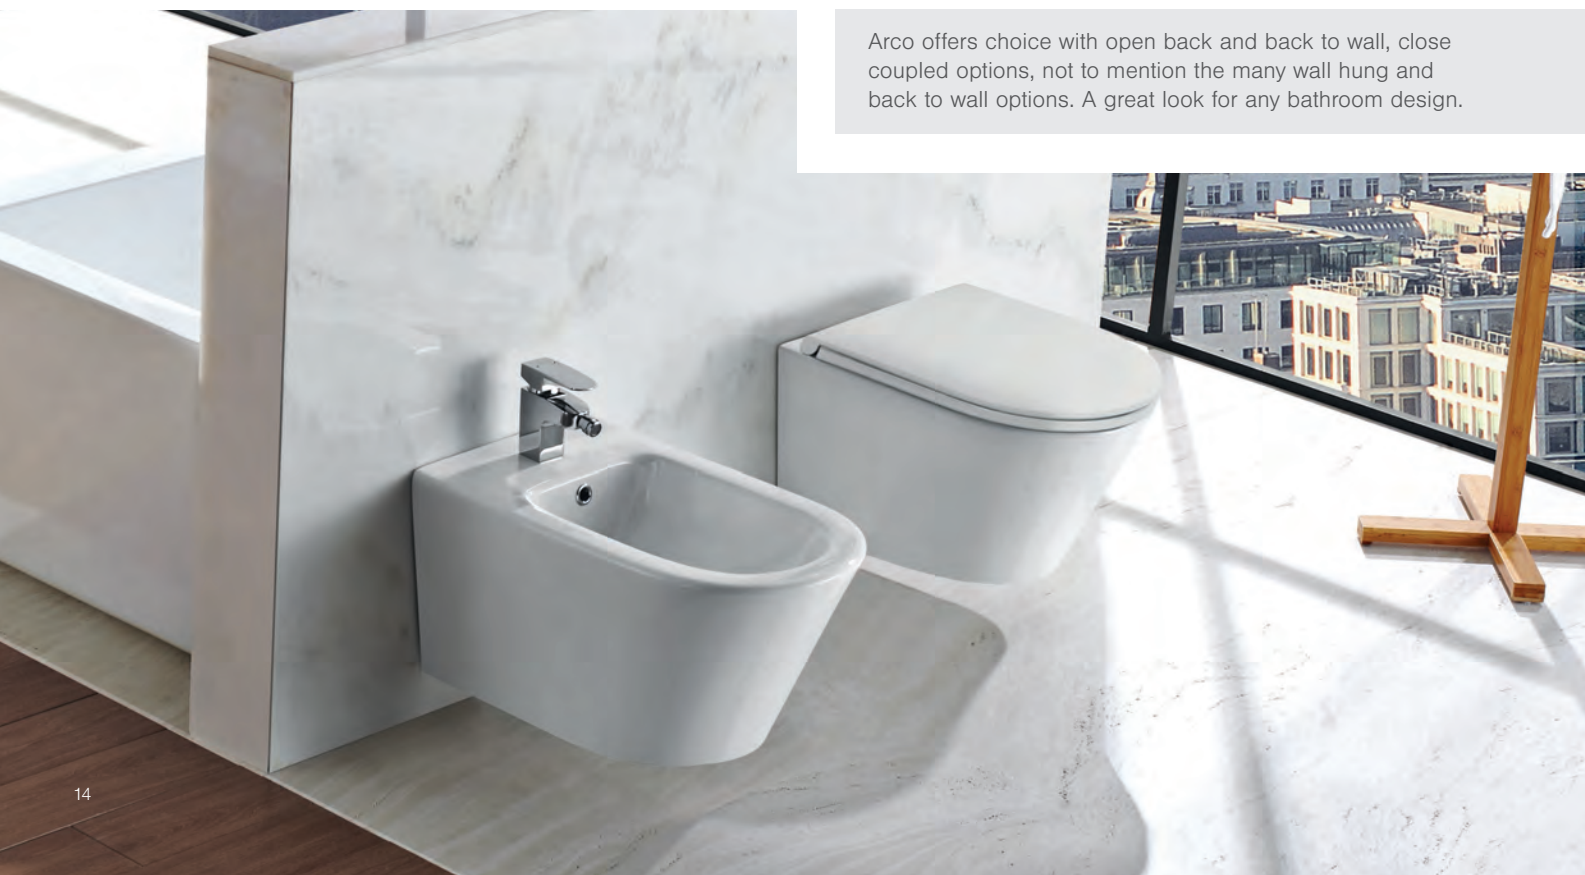

Arco offers choice with open back and back to wall, close coupled options, not to mention the many wall hung and back to wall options. A great look for any bathroom design.