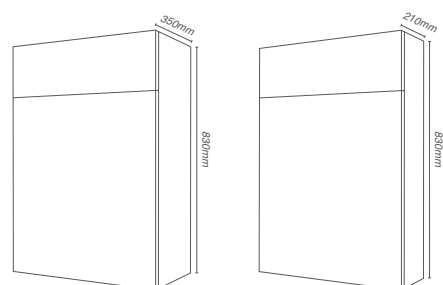

WC Cabinets 830mm(H)

Cabinet Size	Carcass Code	Fascia Code	Colour	Carcass Price	Fascia Price	Total Price
500W WC Cabinet	CA-33-50	WC-33-501	White Gloss	£230.00	£95.00	£325.00
500W WC Cabinet Slimline	CASL-33-50	WC-33-501	White Gloss	£220.00	£95.00	£315.00
500W WC Cabinet	CA-33-50	WC-33-502	Matt Cashmere	£230.00	£95.00	£325.00
500W WC Cabinet Slimline	CASL-33-50	WC-33-502	Matt Cashmere	£220.00	£95.00	£315.00
500W WC Cabinet	CA-33-50	WC-33-503	Matt Stone Grey	£230.00	£95.00	£325.00
500W WC Cabinet Slimline	CASL-33-50	WC-33-503	Matt Stone Grey	£220.00	£95.00	£315.00
500W WC Cabinet	CA-33-50	WC-33-504	Matt Dust Grey	£230.00	£95.00	£325.00
500W WC Cabinet Slimline	CASL-33-50	WC-33-504	Matt Dust Grey	£220.00	£95.00	£315.00
600W WC Cabinet	CA-33-60	WC-33-601	White Gloss	£240.00	£105.00	£345.00
600W WC Cabinet Slimline	CASL-33-60	WC-33-601	White Gloss	£230.00	£105.00	£335.00
600W WC Cabinet	CA-33-60	WC-33-602	Matt Cashmere	£240.00	£105.00	£345.00
600W WC Cabinet Slimline	CASL-33-60	WC-33-602	Matt Cashmere	£230.00	£105.00	£335.00
600W WC Cabinet	CA-33-60	WC-33-603	Matt Stone Grey	£240.00	£105.00	£345.00
600W WC Cabinet Slimline	CASL-33-60	WC-33-603	Matt Stone Grey	£230.00	£105.00	£335.00
600W WC Cabinet	CA-33-60	WC-33-604	Matt Dust Grey	£240.00	£105.00	£345.00
600W WC Cabinet Slimline	CASL-33-60	WC-33-604	Matt Dust Grey	£230.00	£105.00	£335.00