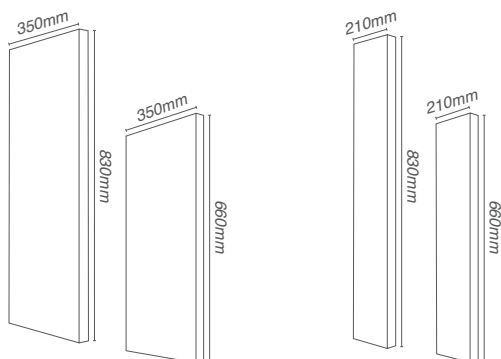

Filler and End Panels 18mm(D)

Panel Size	Code	Colour	Price
350x830mm End Panel/Filler	EP1001	White Gloss	£66.00
350x830mm End Panel/Filler	EP1002	Matt Cashmere	£66.00
350x830mm End Panel/Filler	EP1003	Matt Stone Grey	£66.00
350x830mm End Panel/Filler	EP1004	Matt Dust Grey	£66.00
350x660mm End Panel/Filler	EP2001	White Gloss	£65.00
350x660mm End Panel/Filler	EP2002	Matt Cashmere	£65.00
350x660mm End Panel/Filler	EP2003	Matt Stone Grey	£65.00
350x660mm End Panel/Filler	EP2004	Matt Dust Grey	£65.00
210x830mm End Panel/Filler	EP3001	White Gloss	£64.00
210x830mm End Panel/Filler	EP3002	Matt Cashmere	£64.00
210x830mm End Panel/Filler	EP3003	Matt Stone Grey	£64.00
210x830mm End Panel/Filler	EP3004	Matt Dust Grey	£64.00
210x660mm End Panel/Filler	EP4001	White Gloss	£63.00
210x660mm End Panel/Filler	EP4002	Matt Cashmere	£63.00
210x660mm End Panel/Filler	EP4003	Matt Stone Grey	£63.00
210x660mm End Panel/Filler	EP4004	Matt Dust Grey	£63.00