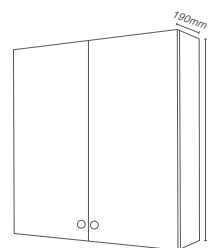

Wall Cabinets Two Door 660mm(H)

Cabinet Size	Carcass Code	Fascia Code	Colour	Carcass Price	Fascia Price	Total Price
500W Wall Cabinet	CA-44-50	DO-22-251 (x2)	White Gloss	£265.00	£82.00	£347.00
500W Wall Cabinet	CA-44-50	DO-22-252 (x2)	Matt Cashmere	£265.00	£82.00	£347.00
500W Wall Cabinet	CA-44-50	DO-22-253 (x2)	Matt Stone Grey	£265.00	£82.00	£347.00
500W Wall Cabinet	CA-44-50	DO-22-254 (x2)	Matt Dust Grey	£265.00	£82.00	£347.00
600W Wall Cabinet	CA-44-60	DO-22-301 (x2)	White Gloss	£275.00	£94.00	£369.00
600W Wall Cabinet	CA-44-60	DO-22-302 (x2)	Matt Cashmere	£275.00	£94.00	£369.00
600W Wall Cabinet	CA-44-60	DO-22-303 (x2)	Matt Stone Grey	£275.00	£94.00	£369.00
600W Wall Cabinet	CA-44-60	DO-22-304 (x2)	Matt Dust Grey	£275.00	£94.00	£369.00