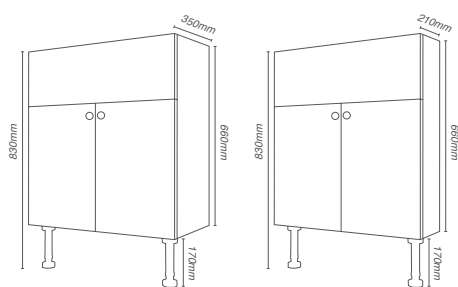

Cabinet Size	Carcass Code	Fascia Code	Colour	Carcass Price	Fascia Price	Total Price
500W Basin Cabinet	CA-22-50	DO-22-501	White Gloss	£275.00	£95.00	£370.00
500W Basin Cabinet Slimline	CASL-22-50	DO-22-501	White Gloss	£265.00	£95.00	£360.00
500W Basin Cabinet	CA-22-50	DO-22-502	Matt Cashmere	£275.00	£95.00	£370.00
500W Basin Cabinet Slimline	CASL-22-50	DO-22-502	Matt Cashmere	£265.00	£95.00	£360.00
500W Basin Cabinet	CA-22-50	DO-22-503	Matt Stone Grey	£275.00	£95.00	£370.00
500W Basin Cabinet Slimline	CASL-22-50	DO-22-503	Matt Stone Grey	£265.00	£95.00	£360.00
500W Basin Cabinet	CA-22-50	DO-22-504	Matt Dust Grey	£275.00	£95.00	£370.00
500W Basin Cabinet Slimline	CASL-22-50	DO-22-504	Matt Dust Grey	£265.00	£95.00	£360.00
600W Basin Cabinet	CA-22-60	DO-22-601	White Gloss	£285.00	£95.00	£380.00
600W Basin Cabinet Slimline	CASL-22-60	DO-22-601	White Gloss	£275.00	£95.00	£370.00
600W Basin Cabinet	CA-22-60	DO-22-602	Matt Cashmere	£285.00	£95.00	£380.00
600W Basin Cabinet Slimline	CASL-22-60	DO-22-602	Matt Cashmere	£275.00	£95.00	£370.00
600W Basin Cabinet	CA-22-60	DO-22-603	Matt Stone Grey	£285.00	£95.00	£380.00
600W Basin Cabinet Slimline	CASL-22-60	DO-22-603	Matt Stone Grey	£275.00	£95.00	£370.00
600W Basin Cabinet	CA-22-60	DO-22-604	Matt Dust Grey	£285.00	£95.00	£380.00
600W Basin Cabinet Slimline	CASL-22-60	DO-22-604	Matt Dust Grey	£275.00	£95.00	£370.00