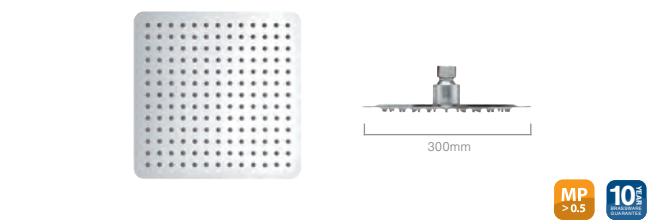

£161.00

Slimline polished square 250mm shower head K1074A

£162.00

Slimline polished round 300mm shower head K1075B

£220.00

Slimline polished square 300mm shower head K1074B

£220.00

Slimline polished round 350mm shower head K1075C