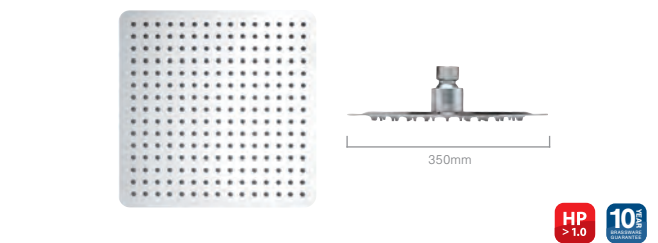

Slimline polished square 350mm shower head K1074C

£272.00