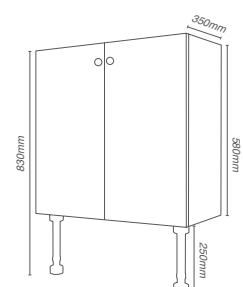

Base Cabinets Two Door 580mm(H)

Cabinet Size	Carcass Code	Fascia Code	Colour	Carcass Price	Fascia Price	Total Price
500W Base Cabinet	CA-11-50	DO-11-251 (x2)	White Gloss	£275.00	£82.00	£357.00
500W Base Cabinet	CA-11-50	DO-11-252 (x2)	Matt Cashmere	£275.00	£82.00	£357.00
500W Base Cabinet	CA-11-50	DO-11-253 (x2)	Matt Stone Grey	£275.00	£82.00	£357.00
500W Base Cabinet	CA-11-50	DO-11-254 (x2)	Matt Dust Grey	£275.00	£82.00	£357.00
600W Base Cabinet	CA-11-60	DO-11-301 (x2)	White Gloss	£285.00	£94.00	£379.00
600W Base Cabinet	CA-11-60	DO-11-302 (x2)	Matt Cashmere	£285.00	£94.00	£379.00
600W Base Cabinet	CA-11-60	DO-11-303 (x2)	Matt Stone Grey	£285.00	£94.00	£379.00
600W Base Cabinet	CA-11-60	DO-11-304 (x2)	Matt Dust Grey	£285.00	£94.00	£379.00