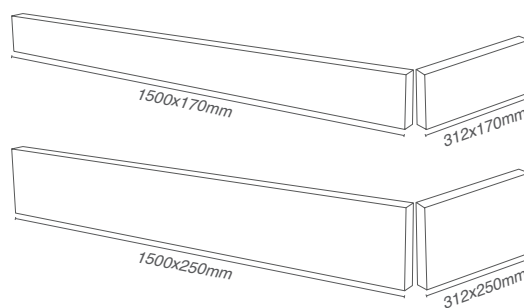

DEUCO XPRESS Plinths/Fillers

Panel Size	Code	Colour	Price
1500x170mm Plinth	PL17151	White Gloss	£62.00
1500x170mm Plinth	PL17152	Matt Cashmere	£62.00
1500x170mm Plinth	PL17153	Matt Stone Grey	£62.00
1500x170mm Plinth	PL17154	Matt Dust Grey	£62.00
312x170mm Plinth Return	PLR171	White Gloss	£41.00
312x170mm Plinth Return	PLR172	Matt Cashmere	£41.00
312x170mm Plinth Return	PLR173	Matt Stone Grey	£41.00
312x170mm Plinth Return	PLR174	Matt Dust Grey	£41.00
1500x250mm Plinth	PL25151	White Gloss	£62.00
1500x250mm Plinth	PL25152	Matt Cashmere	£62.00
1500x250mm Plinth	PL25153	Matt Stone Grey	£62.00
1500x250mm Plinth	PL25154	Matt Dust Grey	£62.00
312x250mm Plinth Return	PLR251	White Gloss	£41.00
312x250mm Plinth Return	PLR252	Matt Cashmere	£41.00
312x250mm Plinth Return	PLR253	Matt Stone Grey	£41.00
312x250mm Plinth Return	PLR254	Matt Dust Grey	£41.00