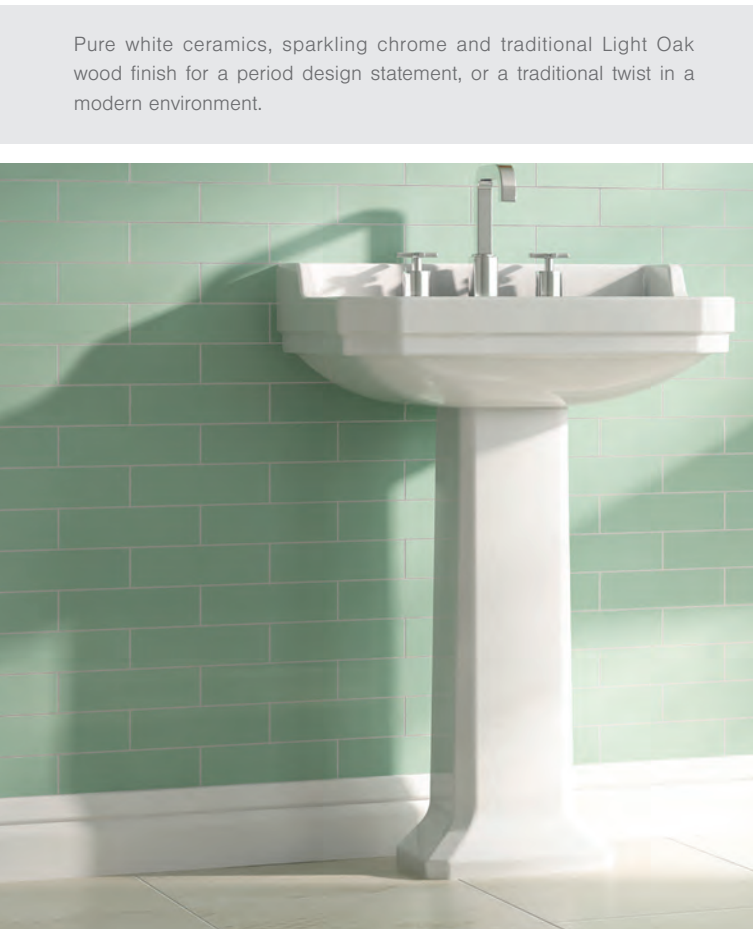

Pure white ceramics, sparkling chrome and traditional Light Oak wood finish for a period design statement, or a traditional twist in a modern environment.