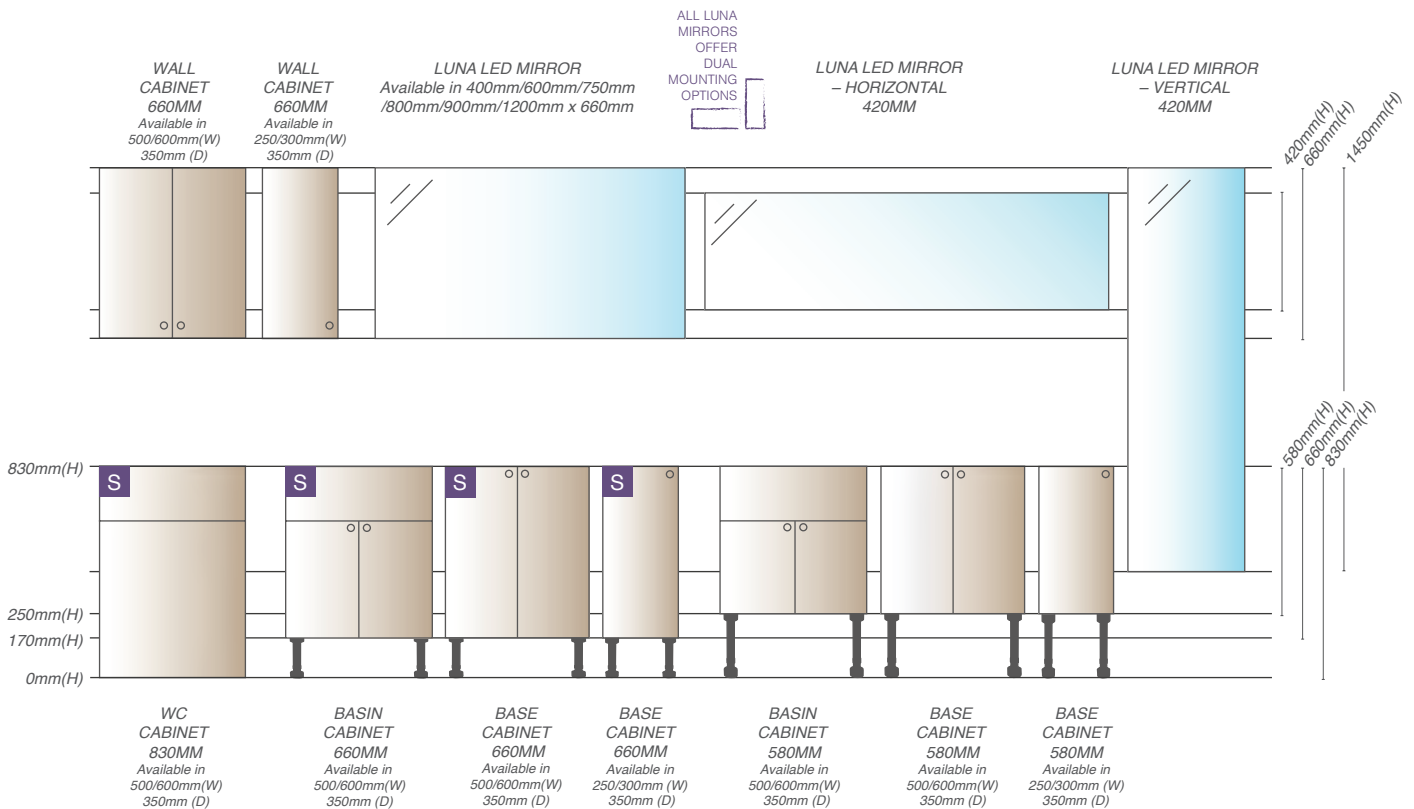

Attention to design
With a mix of contemporary design and classic styling, alongside a carefully selected colour range, Deuco Xpress furniture will look stylish in any setting.

UNIT DIMENSIONS

S Available in Slimline 210mm (D)