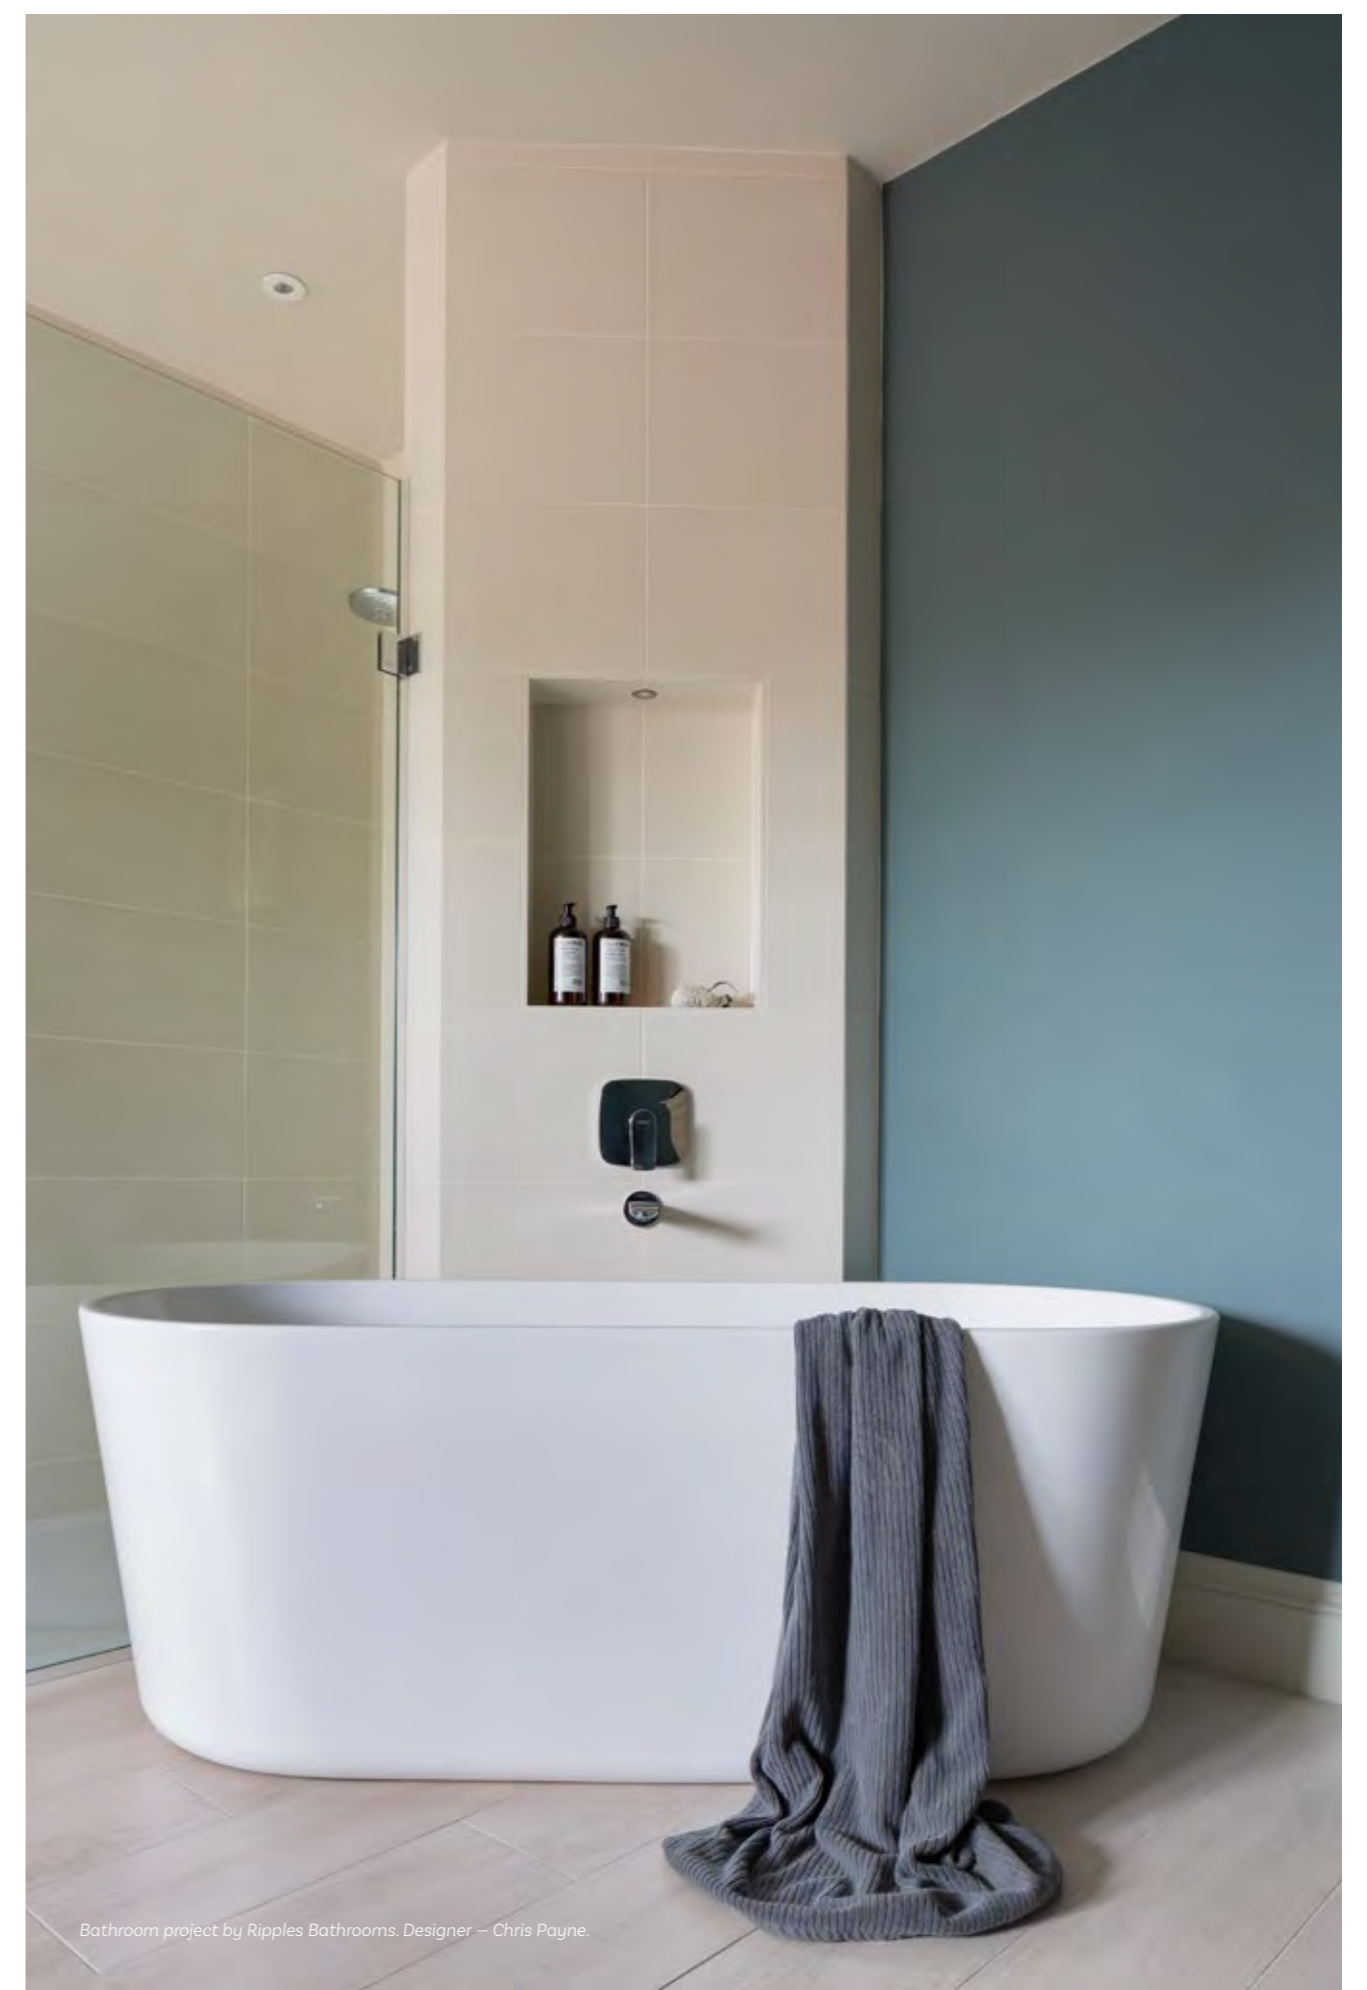

£ 498.00 *Inc. VAT*

Code BAB135

Height	Length	Width
160mm	525mm	380mm

CONTEMPORARY

Acrymite®

03

Our unique range of contemporary acrylic baths are manufactured using our exclusive Acrymite® system. Each bath is made using reinforced acrylic panels, joined seamlessly for a one-piece look, and because we only cover the join any 'wear and tear' scuffs and marks can be easily removed.